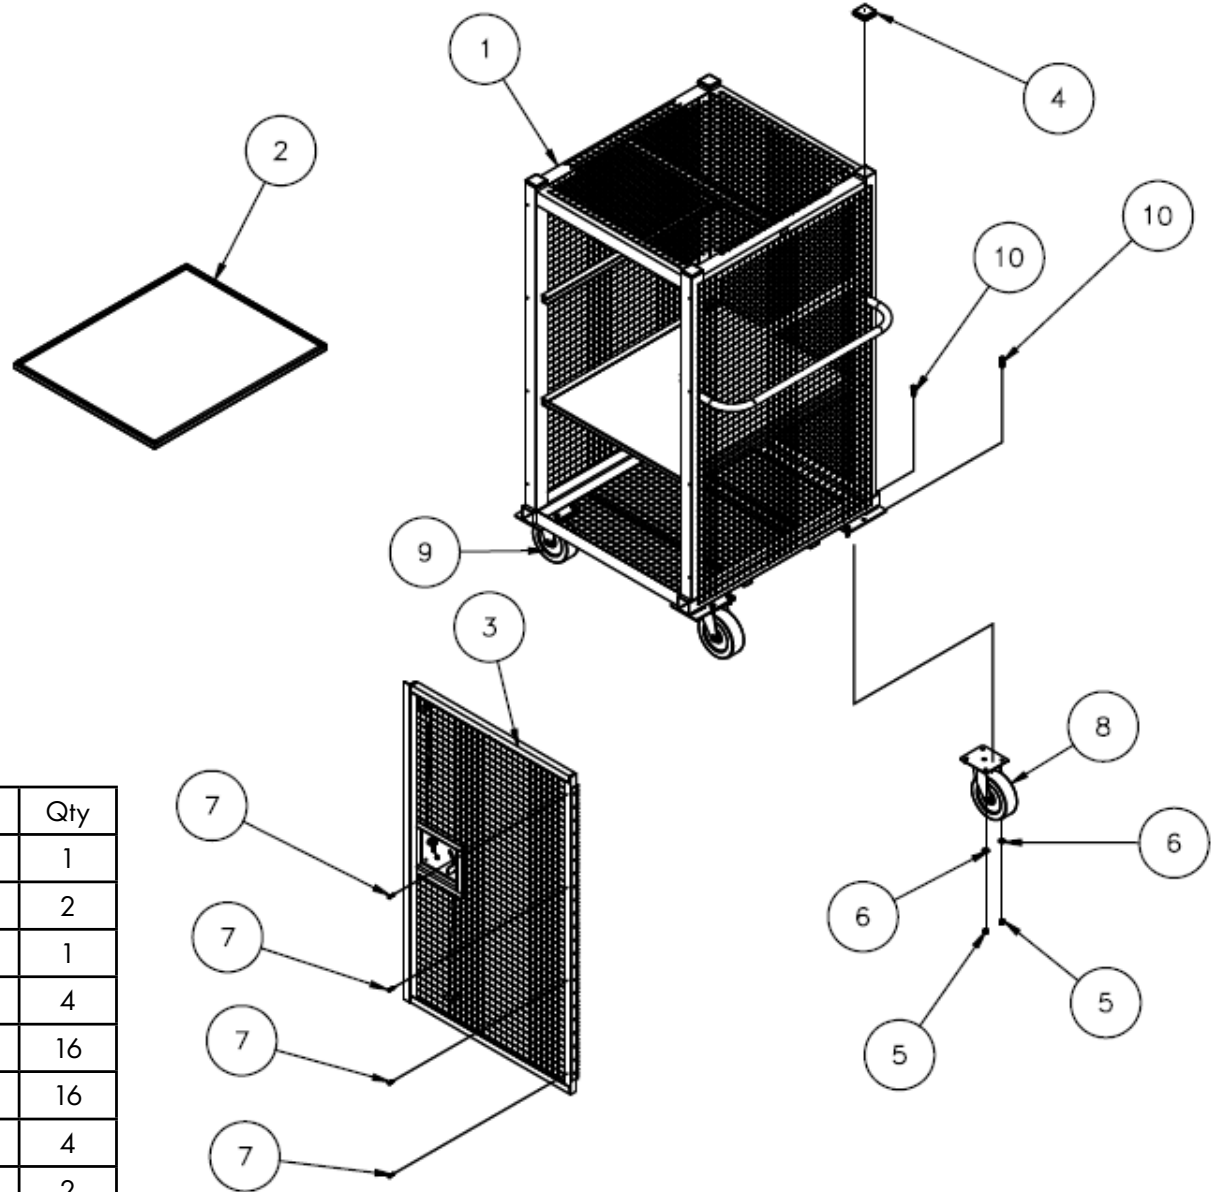

STOR MAC™ 30 PARTS (785920)

Item	Part No.	Description	Qty
1	785925	STOR MAC™ WELDMENT- 30"	1
2	784927	SHELF, STOR MAC	2
3	784955	CAGE DOOR ASSEMBLY, RIGHT	1
4	779916	CAP, 2" SQUARE TUBING, BLACK	4
5	772355	NUT, INSERT LOCK 3/8-16	16
6	773040	WASHER, FLAT 3/8 USS	16
7	776055	SCREW, SM #8 X 3/4 SELF TAPPING	4
8	779008	CASTER, 6" SWIVEL - MAC RACK	2
9	779009	CASTER, 6" RIGID - MAC RACK	2
10	771107	SCREW, HHC 3/8-16 X 1	16