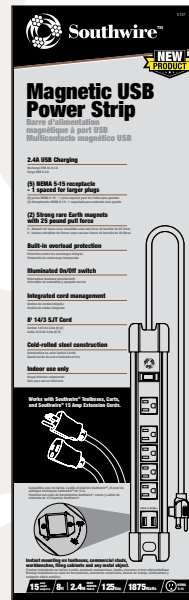

## MAGNETIC USB POWER STRIP

Southwire Magnetic Power Strips are sure to be an attractive solution on the jobsite. Stick them to a metal surface and the 25+ pounds of pull force will hold in place with cords plugged in.

Enhance jobsite safety by keeping electrical connections off the floor. Perfect for use with metal studs, tool boxes, I-beams, and more.

- Heavy-duty cold-rolled steel construction
- Rare Earth magnets with pull force of 25 pounds
- Two 2.4 AMP USB Ports
- 5 Outlets (NEMA 5-15) with 1 spaced for larger plugs

**RARE EARTH MAGNETS WITH EXCLUSIVE TWIST-LOCK REMOVABILITY**

**HEAVY-DUTY STEEL HOUSING**

**8' 14/3 SJT CORD**

**LIGHTED SWITCH WITH INTEGRATED OVERLOAD PROTECTION**

Works with Southwire® Toolboxes, Carts, and Southwire® 15 Amp Extension Cords.

MODEL #	UPC	DESCRIPTION	HEIGHT	WIDTH	LENGTH	WEIGHT
5127	078693051272	Magnetic USB Power Strip	15.375"	2.125"	4.75"	3.3 lbs

**BUILT FOR DURABILITY.  
BUILT FOR RELIABILITY.  
BUILT FOR WORK.™**

1-855-798-6657 | SOUTHWIRE.COM