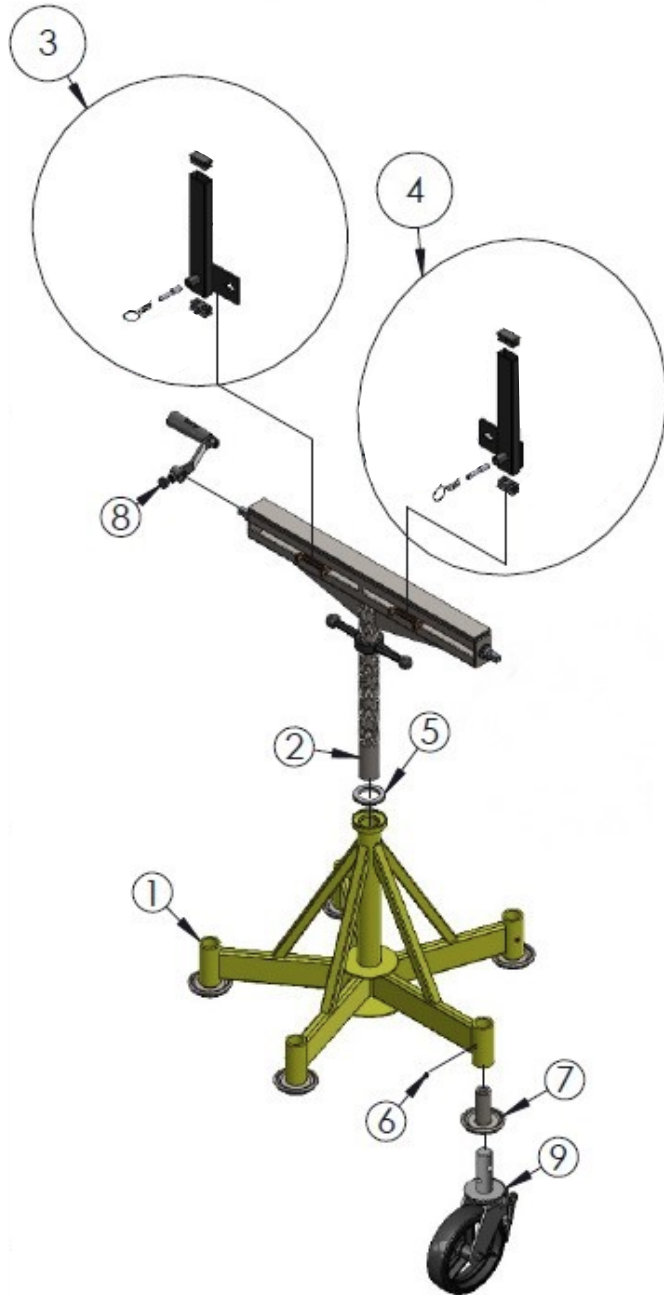

BEAM JAX™ (781485)

Item	Part No.	Description	Qty
1	781459	BASE WELDMENT, MAX-JAX (5 LEG)	1
2	781490	HEAD ASSEMBLY, BEAM JAX	1
3	781500	CLAMP, LEFT BEAM JAX	1
4	781501	CLAMP, RIGHT BEAM JAX	1
5	781425	THRUST WASHER (NEW)	1
6	771460	SCREW, SET 3/8-16 X 3/8 CUP PT	5
7	781396	MAX JAX LEVELING PAD	5
8	783757	WINCH HANDLE ASSEMBLY, BEAM JAX	2
9	779023	CASTER, STEEL WHEEL	5