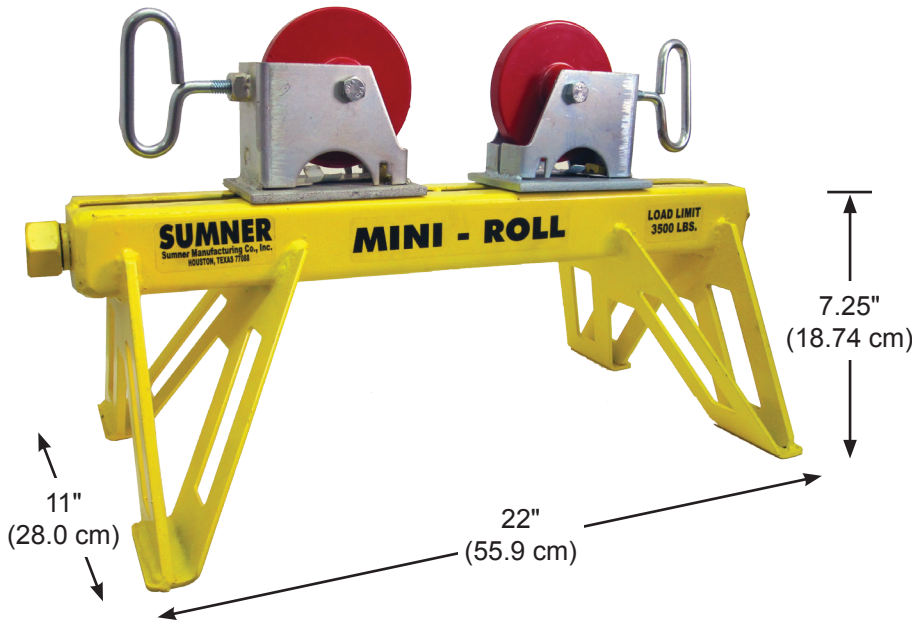

# Mini-Roll

- ✓ ½ to 36" (1.2 to 91 cm) pipe capacity
- ✓ 3,500 lb (1580 kg) weight capacity
- ✓ Roller adjusts from either side
- ✓ Quick Change Roller Heads
- ✓ Brake to lock loads for layout
- ✓ No need for wedges

Mini-Roller - 7.25" (18.4 cm)		Weight	
Part No.	Description	lb	kg
785280	Mini Roll w/Roller Wheels	23.0	10.4
785281	Mini Roll w/Ball Transfer Heads	22.0	10.0
785282	Mini Roll w/Rubber Wheels	22.0	10.0
785283	Mini Roll w/Roller Wheels	23.0	10.4
785284	Mini Roll w/Bar Stock Head	31.0	14.1
785288	Mini Roll w/S.S. Ball Transfer Heads	23.0	10.4
785285	Mini Roll - Base Only	15.0	6.8

**Carbon Steel or  
Stainless Steel  
Roller Head**  
3,500 lb (1580 kg) capacity

**Rubber Wheel  
Roller Head**  
1,200 lb (550 kg) capacity

**Ball Transfer  
Roller Head**  
1,000 lb (450 kg) capacity  
carbon or stainless steel balls

**Bar Stock Head**  
2,000 lb (900 kg) capacity  
Two position roller for  
containment or non-  
containment of material

Sumner Manufacturing Co., Inc.  
www.sumner.com

Part No.	Description	Weight	
		lbs	kg
783151	Q.C.R.H. w/roller wheels	8.0	3.6
783152	Q.C.R.H. w/rubber wheels	7.0	3.2
783153	Q.C.R.H. w/roller wheels	8.0	3.6
783154	Q.C.R.H. w/ball transfer head	7.0	3.2
783155	Q.C.R.H. w/bar stock head	16.0	7.2
783159	Q.C.R.H. w/stainless steel ball transfer head	8.0	3.6