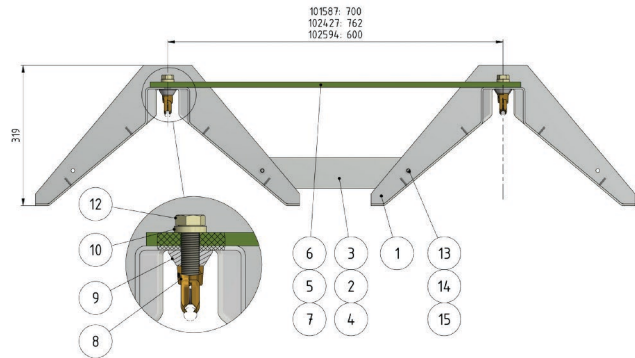

Throughing wide, transparent, for TB, 700 mm

Item number 101587

Comments

- For grooved contact wire 80-120 mm²
- For remote docking
- Very resistant to impacts
- Aesthetic not spoiling

Southwire™

A COLAS RAIL COMPANY