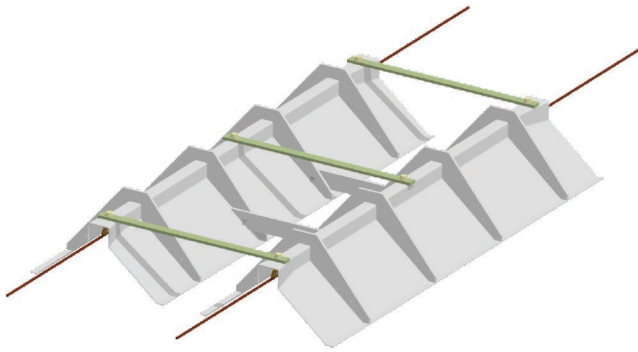

Throughing wide, transparent, for TB, 700 mm

Item number 101587

Comments

- For grooved contact wire 80-120 mm²
- For remote docking
- Very resistant to impacts
- Aesthetic not spoiling

Southwire™

A COLAS RAIL COMPANY