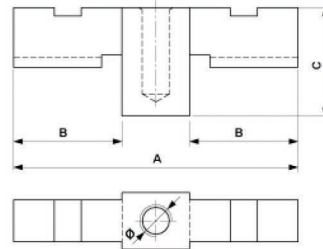

Insulation rod connector

Item number D1605-01

Dimensions

C: 40 mm
B: 40 mm
A: 105 mm
Ø: Ww 0.5" mm

Material and weight

Material: Bz
Weight: 0.335 kg

Comments

- For connection of insulation rod (on both sides)