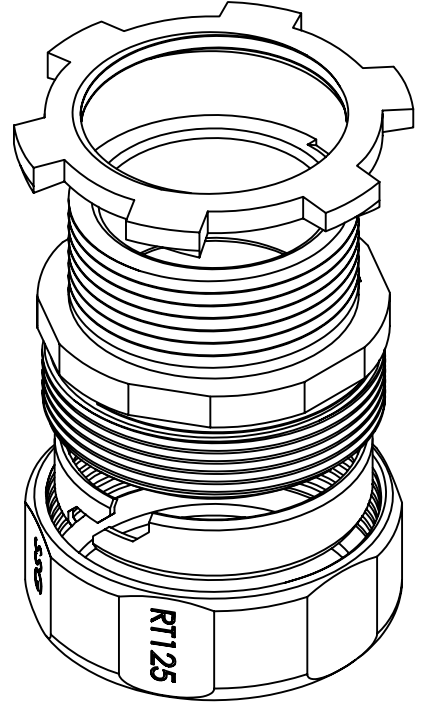

SIDES	BOTTOM
Material:C1018 Seamless steel tube	

CUTAWAY VIEW A-A

This data sheet is for reference only .GARVIN INDUSTRIES reserves the right to make changes to the design without prior notice.

DESCRIPTION
TRADE REFERENCE TERMS

STANDARD PACKING
10 PCS

GARVIN INDUSTRIES		
TITLE NO-THREAD CONNECTOR & COUPLINGS		
SIZE A4	DWG NO. RT125	REV A
DATA SHEET		