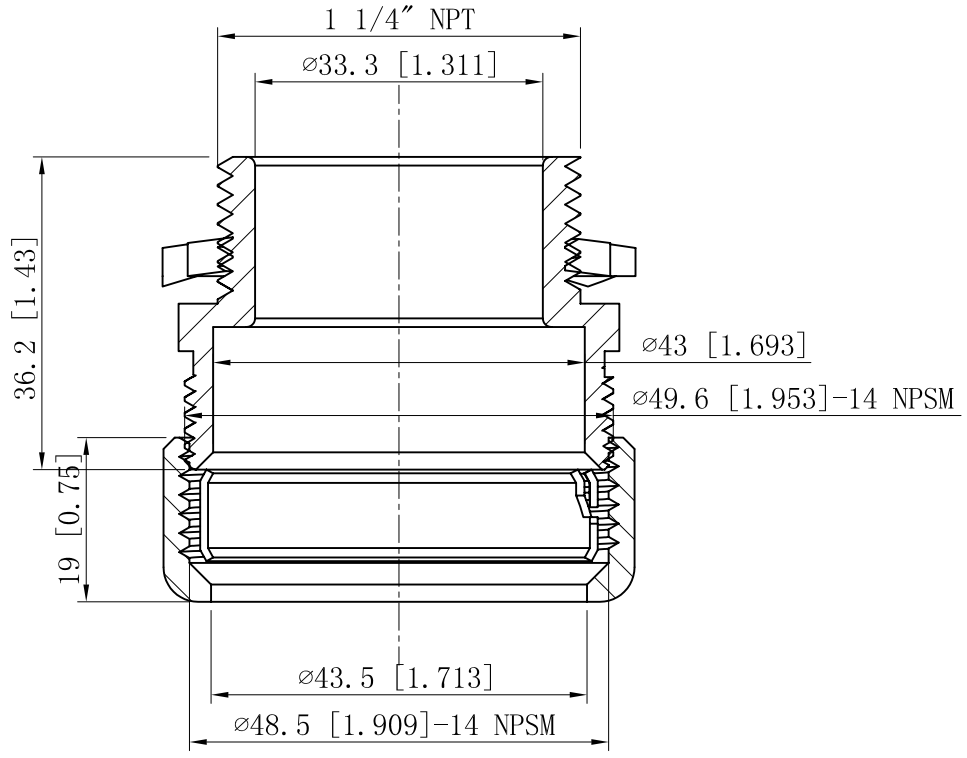

SIDES	BOTTOM
Material:C1018 Seamless steel tube	

CUTAWAY VIEW A-A

This data sheet is for reference only .GARVIN INDUSTRIES reserves the right to make changes to the design without prior notice.

DESCRIPTION
TRADE REFERENCE TERMS

STANDARD PACKING
10 PCS

GARVIN INDUSTRIES		
TITLE NO-THREAD CONNECTOR & COUPLINGS		
SIZE A4	DWG NO. RT125	REV A
DATA SHEET		