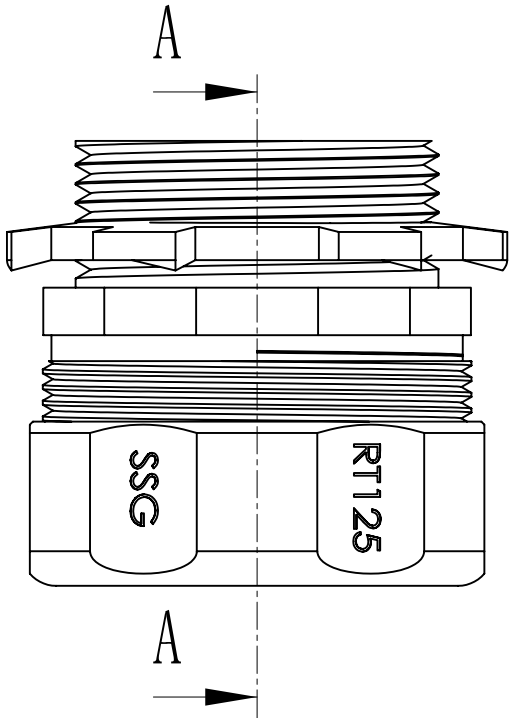

SIDES	BOTTOM
Material:C1018 Seamless steel tube	

CUTAWAY VIEW A-A

This data sheet is for reference only .GARVIN INDUSTRIES reserves the right to make changes to the design without prior notice.

DESCRIPTION
TRADE REFERENCE TERMS

STANDARD PACKING
10 PCS

GARVIN INDUSTRIES		
TITLE NO-THREAD CONNECTOR & COUPLINGS		
SIZE A4	DWG NO. RT125	REV A
DATA SHEET		