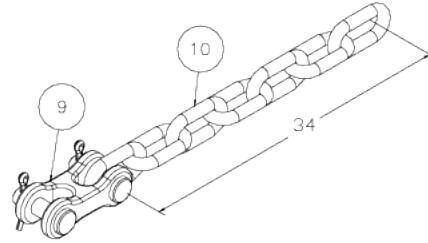

# HOLD DOWN DEVICE PARTS

781050 - HOLD DOWN DEVICE

781056 - CHAIN EXTENSION KIT (H/D DEV)

Item	Part No.	Description	Qty
1	781055	ADJ. NUT & HANDLE ASSY(H/D DEV)	1
2	781051	BODY, HOLD-DOWN DEVICE	1
3	776083	RETAINER RING, EXT.IRR3100-98	1
4	781054	ADJ. ROD & CHAIN ASSY.(H/D DEV)	1
5	781053	ADJ. ROD (HOLD DOWN DEV)	1
6	779302	CHAIN, HIGH-TEST 1/4" GRD 43	1
7	771345	SCREW, SHOULDER 5/16 X 3/4"	1
8	772076	NUT, INSERT LOCK 1/4-20	1
9	779402	DOUBLE CLEVIS 1/4" HI-TEST	1
10	779302	CHAIN, HIGH-TEST 1/4" GRD 43	1