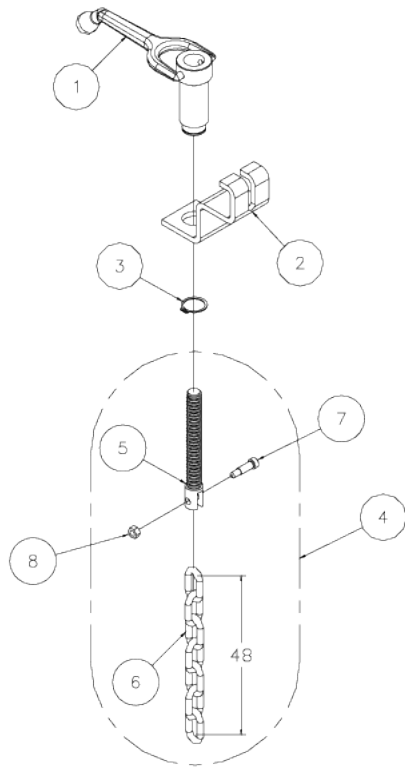

# HOLD DOWN DEVICE PARTS

781050 - HOLD DOWN DEVICE

781056 - CHAIN EXTENSION KIT (H/D DEV)

Item	Part No.	Description	Qty
1	781055	ADJ. NUT & HANDLE ASSY(H/D DEV)	1
2	781051	BODY, HOLD-DOWN DEVICE	1
3	776083	RETAINER RING, EXT.IRR3100-98	1
4	781054	ADJ. ROD & CHAIN ASSY.(H/D DEV)	1
5	781053	ADJ. ROD (HOLD DOWN DEV)	1
6	779302	CHAIN, HIGH-TEST 1/4" GRD 43	1
7	771345	SCREW, SHOULDER 5/16 X 3/4"	1
8	772076	NUT, INSERT LOCK 1/4-20	1
9	779402	DOUBLE CLEVIS 1/4" HI-TEST	1
10	779302	CHAIN, HIGH-TEST 1/4" GRD 43	1