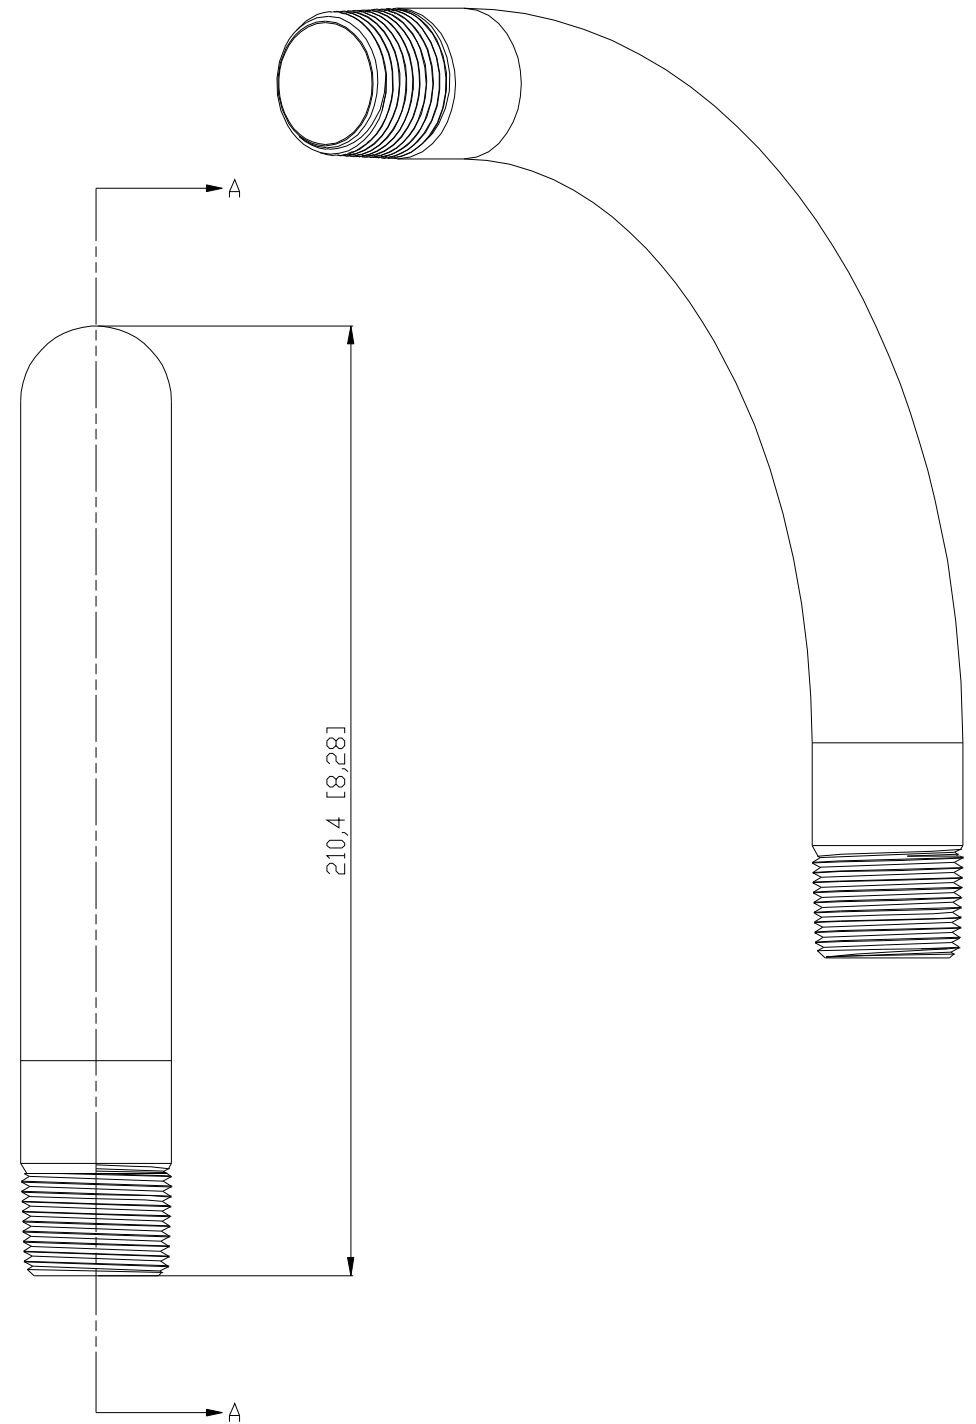

SIDES	BOTTOM
Material: Steel-(C1008-C1018) Galvanized	

DESCRIPTION
TRADE REFERENCE TERMS

STANDARD PACKING
20 PCS

GARVIN INDUSTRIES		
THREADED RIGID ELBOWS		
SIZE A4	DWG NO. DS-RE-10090	REV B