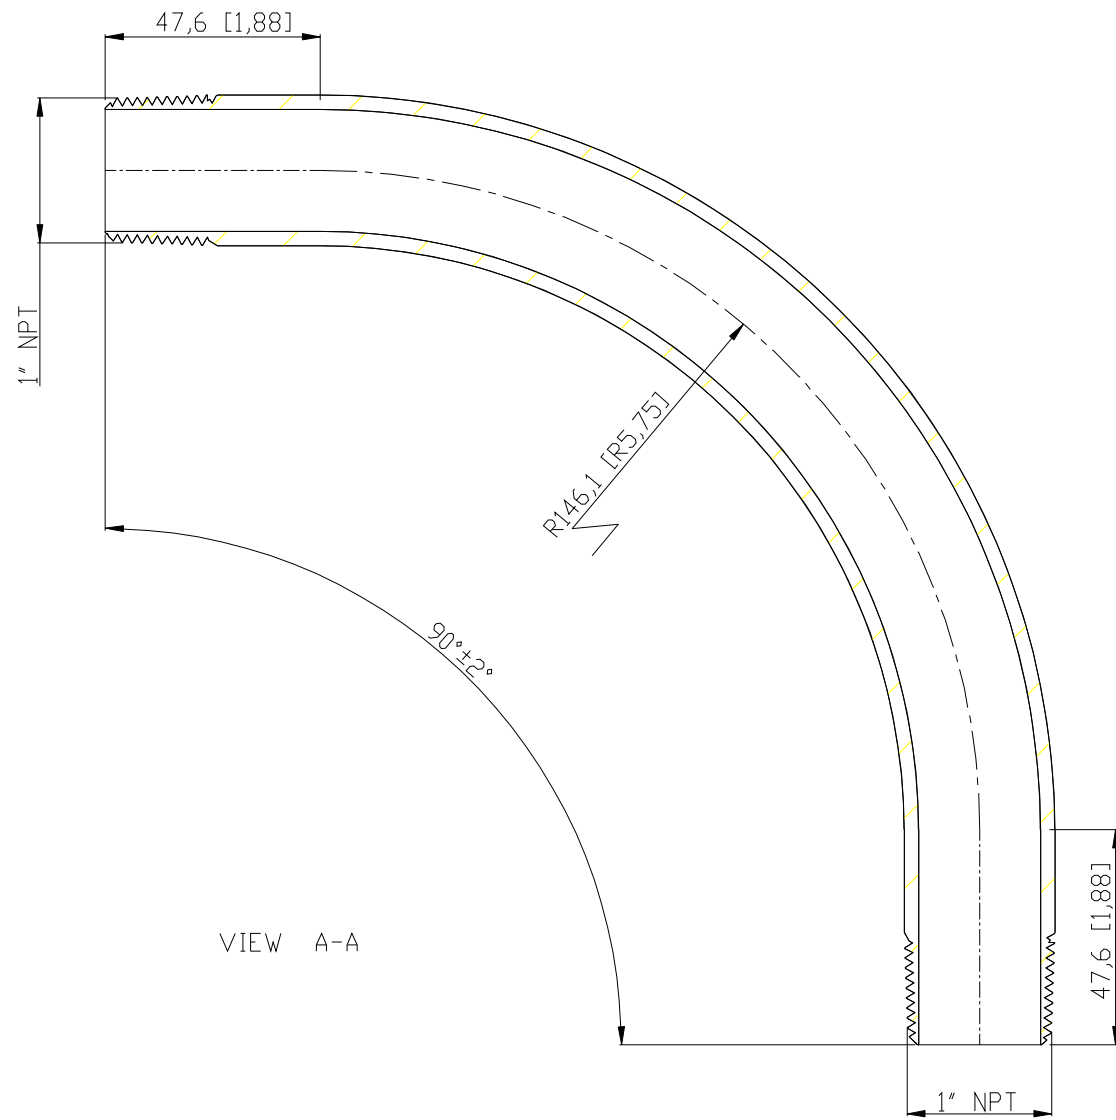

SIDES	BOTTOM
Material: Steel-(C1008-C1018) Galvanized	

DESCRIPTION
TRADE REFERENCE TERMS

STANDARD PACKING
20 PCS

GARVIN INDUSTRIES		
THREADED RIGID ELBOWS		
SIZE A4	DWG NO. DS-RE-10090	REV B