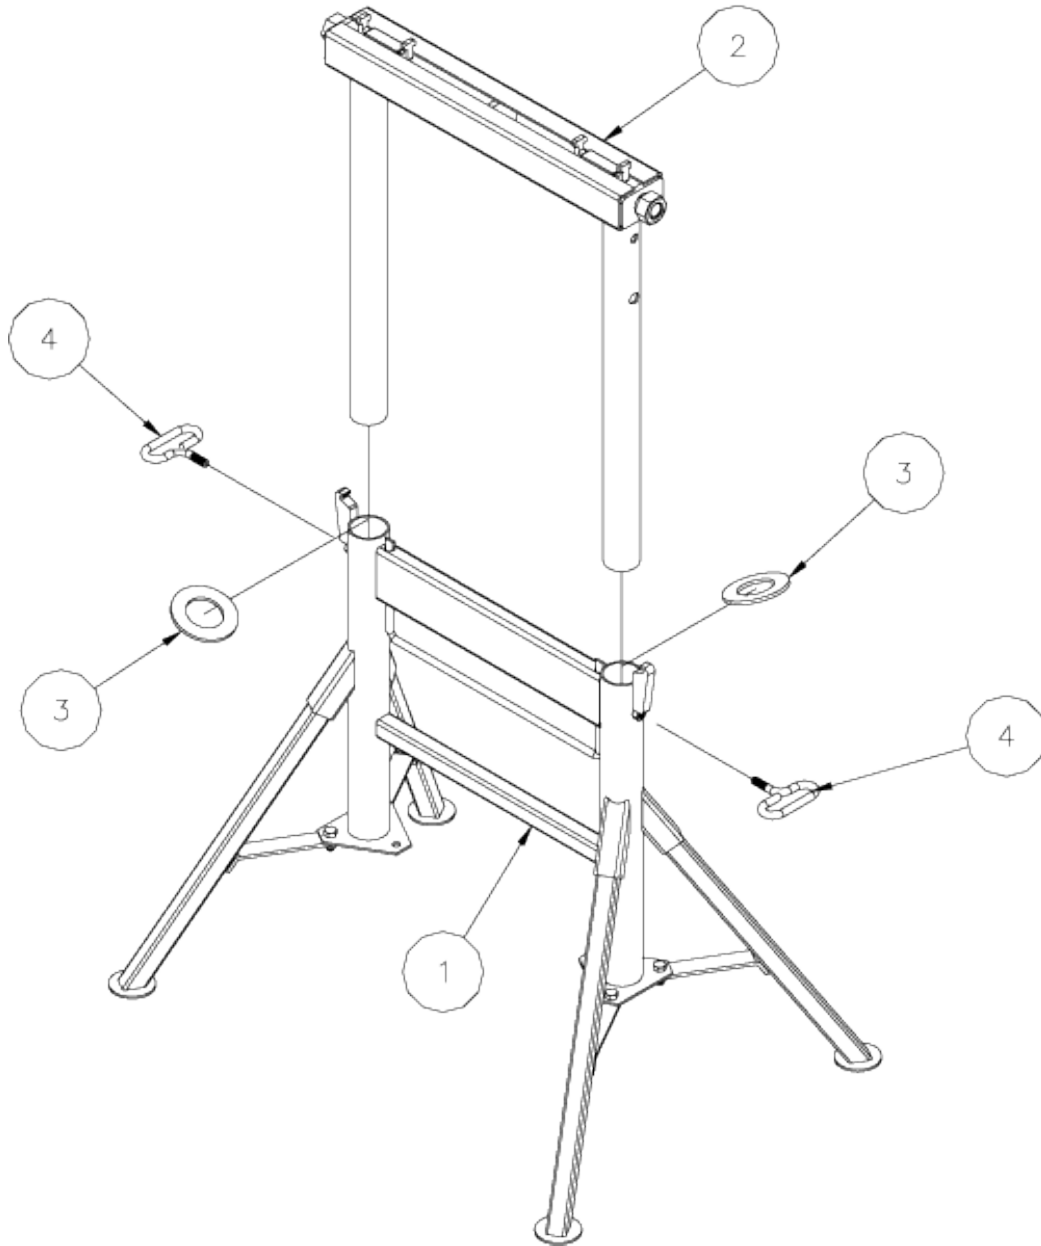

PRO ROLL™ PARTS

Item	Part No.	Description	Qty
1	780439	PRO ROLL BASE WELDMENT	1
2	783111	BARRELL WELDMENT, FAR & PRO	1
3	780510	LOCKWASHER J-20A	2
4	780552	SETSCREW C-110W	2
5	783159	SS BALL TRANSFER HEAD (2)	*
5	783155	QUICK CHANGE BARSTOCK HEAD	*
5	783153	Q.C.ROLL HSG W/"SS" WHL (1 PR)	*
5	783152	Q.C.ROLL HSG W/RUB WHL (1 PR)	*
5	783151	Q.C.ROLL HSG W/RLR WHL (1 PR)	*
5	783154	Q.C.BALL-TRANSFER HEAD (1 PR)	*