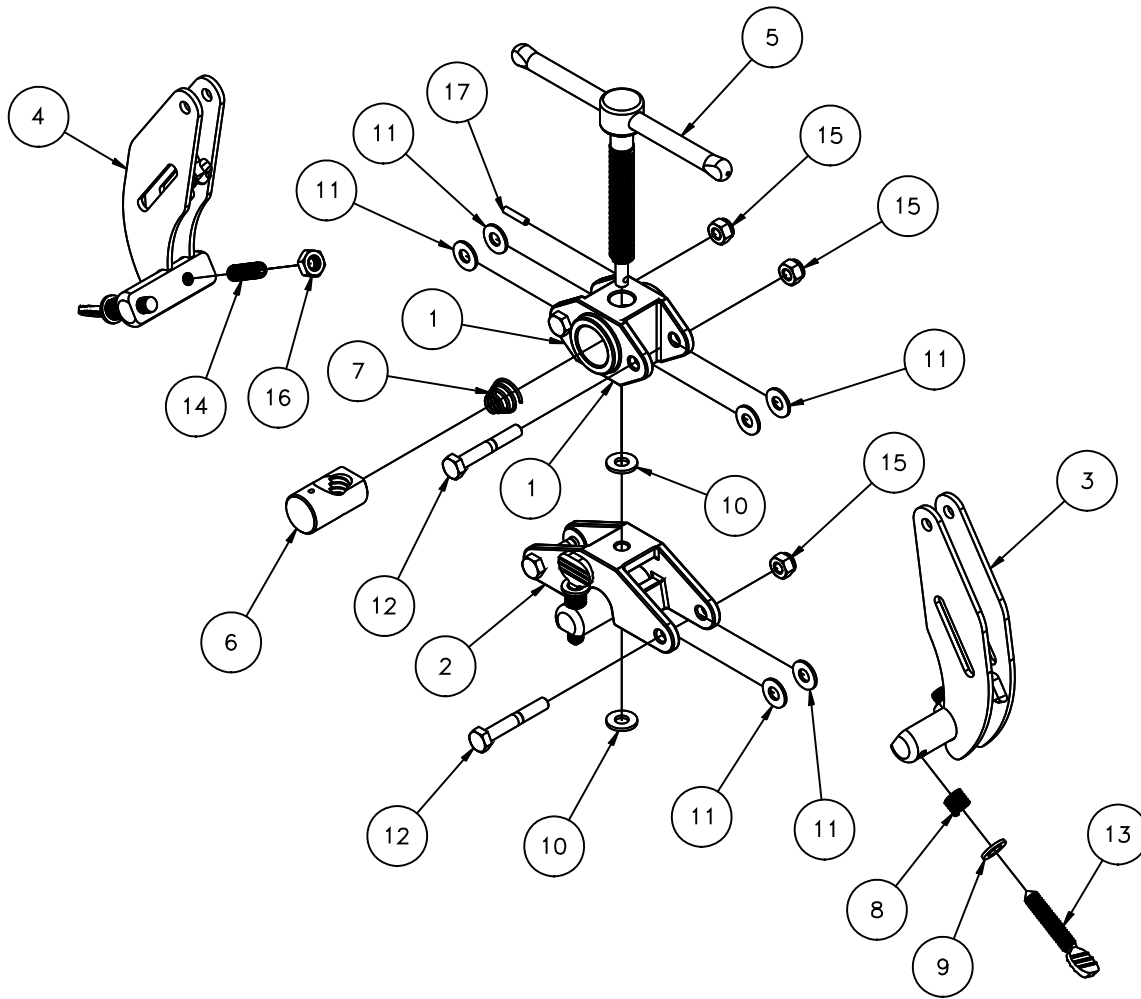

ULTRA QWIK™ FIT 1" - 2-1/2" (781540)

Item	Part No.	Description	Qty
1	783030	HEADER 2-1/2" UQC, MACHINED	1
2	781267	RAM WELDMENT 2-1/2", ULTRAFIT	1
3	781268	CLAW WELDMENT, RIGHT 2-1/2"	1
4	781269	CLAW WELDMENT, LEFT 2-1/2"	1
5	781515	T - HANDLE 2-1/2" UQC	1
6	781518	PLUNGER, QWIK 2 - 1/2" UQC	1
7	775252	SPRING TAPERED .750 X .391 X .560	1
8	776066	SPRING "SS" FOR UC 2 - 1/2"	3
9	773016	WASHER, FLAT 5/16 TYPE B NARROW	3
10	773021	WASHER, FLAT 1/4 HARDENED	2
11	773024	WASHER, FLAT 1/4 BRASS	8
12	771029	SCREW, HHC 1/4 - 20 X 1 - 3/4	4
13	781148	THUMB SCREW, 5/16 - 18 X 1.5 SS	3
14	771433	SCREW, SET 5/16 - 18 X 1 SS	2
15	772076	NUT, INSERT LOCK 1/4 - 20	4
16	772076	NUT, JAM 5/16 - 18	2
17	774092	PIN, SPRING LOCK 1/8 X 5/8	1

ULTRA QWIK™ FIT 5"- 12" (781560)

Item	Part No.	Description	Qty
1	783032	HEADER 5 - 12" UQC, MACHINED	1
2	781286	RAM ASSEMBLY 5 - 12", ULTRAFIT	1
3	781561	CLAW WELDMENT, LEFT UQF 5 - 12"	1
4	781562	CLAW WELDMENT, RIGHT UQF 5 - 12"	1
5	781535	T - HANDLE ASSY 5 - 12" UQC	1
6	785009	PLUNGER, HOLD-E*	1
7	775252	SPRING SS UC/UF 2 - 6" & 5 - 12"	1
8	776067	SPRING, SS UC/UF 2 - 6" & 5 - 12"	3
9	773016	WASHER, FLAT 5/16 TYPE B NARROW	3
10	773022	WASHER, FLAT 3/8 HARDENED	2
11	773023	WASHER, FLAT 3/8 BRASS	8
12	771100	SCREW, HHC 3/8 - 16 X 1-3/4	4
13	771148	SCREW, THUMB 5/16 - 18 X 1.5 SS	3
14	771433	SCREW, SET 5/16 - 18 X 1 SS	2
15	772350	NUT, INSERT JAM 3/8 - 16	4
16	772506	NUT, JAM 5/16 - 18	2
17	774096	PIN, ROLL 3/16 X 5/8	1
18	781281	ROLLER, ULTRA CLAMP	2