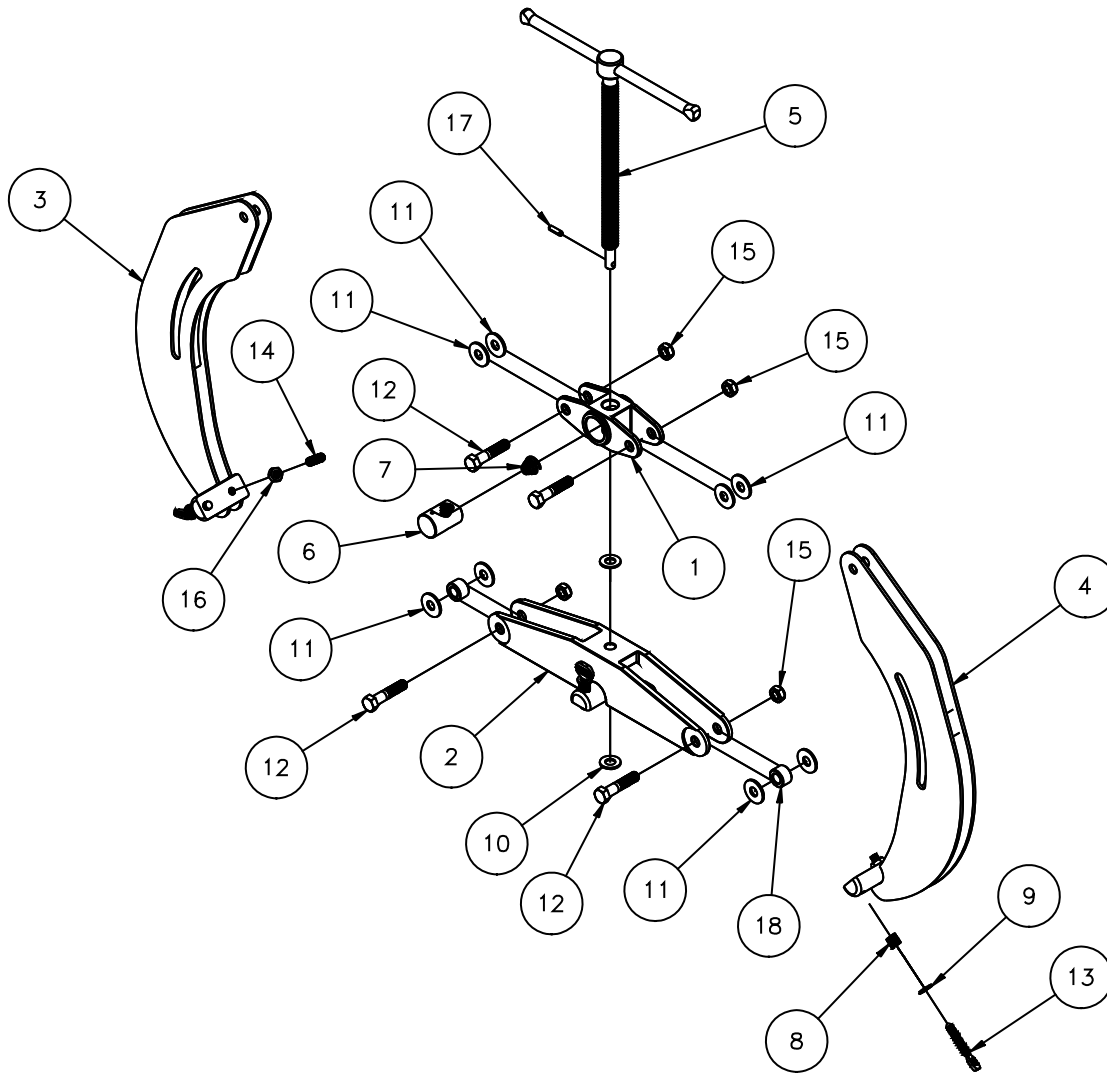

ULTRA QWIK™ FIT 1" - 2-1/2" (781540)

Item	Part No.	Description	Qty
1	783030	HEADER 2-1/2" UQC, MACHINED	1
2	781267	RAM WELDMENT 2-1/2", ULTRAFIT	1
3	781268	CLAW WELDMENT, RIGHT 2-1/2"	1
4	781269	CLAW WELDMENT, LEFT 2-1/2"	1
5	781515	T - HANDLE 2-1/2" UQC	1
6	781518	PLUNGER, QWIK 2 - 1/2" UQC	1
7	775252	SPRING TAPERED .750 X .391 X .560	1
8	776066	SPRING "SS" FOR UC 2 - 1/2"	3
9	773016	WASHER, FLAT 5/16 TYPE B NARROW	3
10	773021	WASHER, FLAT 1/4 HARDENED	2
11	773024	WASHER, FLAT 1/4 BRASS	8
12	771029	SCREW, HHC 1/4 - 20 X 1 - 3/4	4
13	781148	THUMB SCREW, 5/16 - 18 X 1.5 SS	3
14	771433	SCREW, SET 5/16 - 18 X 1 SS	2
15	772076	NUT, INSERT LOCK 1/4 - 20	4
16	772076	NUT, JAM 5/16 - 18	2
17	774092	PIN, SPRING LOCK 1/8 X 5/8	1

ULTRA QWIK™ FIT 5"- 12" (781560)

Item	Part No.	Description	Qty
1	783032	HEADER 5 - 12" UQC, MACHINED	1
2	781286	RAM ASSEMBLY 5 - 12", ULTRAFIT	1
3	781561	CLAW WELDMENT, LEFT UQF 5 - 12"	1
4	781562	CLAW WELDMENT, RIGHT UQF 5 - 12"	1
5	781535	T - HANDLE ASSY 5 - 12" UQC	1
6	785009	PLUNGER, HOLD-E*	1
7	775252	SPRING SS UC/UF 2 - 6" & 5 - 12"	1
8	776067	SPRING, SS UC/UF 2 - 6" & 5 - 12"	3
9	773016	WASHER, FLAT 5/16 TYPE B NARROW	3
10	773022	WASHER, FLAT 3/8 HARDENED	2
11	773023	WASHER, FLAT 3/8 BRASS	8
12	771100	SCREW, HHC 3/8 - 16 X 1-3/4	4
13	771148	SCREW, THUMB 5/16 - 18 X 1.5 SS	3
14	771433	SCREW, SET 5/16 - 18 X 1 SS	2
15	772350	NUT, INSERT JAM 3/8 - 16	4
16	772506	NUT, JAM 5/16 - 18	2
17	774096	PIN, ROLL 3/16 X 5/8	1
18	781281	ROLLER, ULTRA CLAMP	2