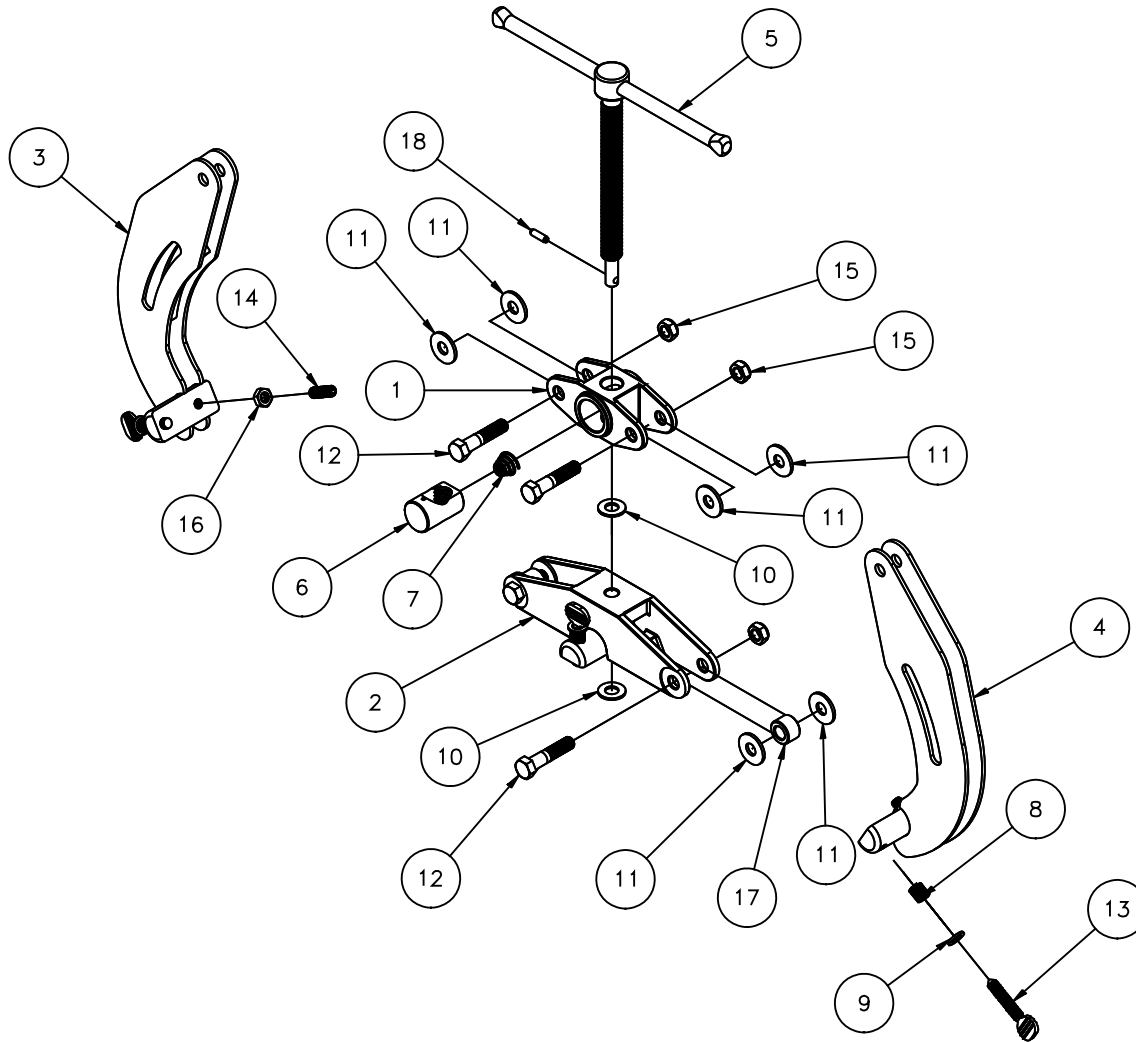

ULTRA QWIK™ FIT 2"- 6" (781550)

Item	Part No.	Description	Qty
1	783031	HEADER 2 - 6" UQC, MACHINED	1
2	781276	RAM ASSEMBLY 2 - 6", ULTRAFIT	1
3	781551	CLAW WELDMENT, LEFT UQF 2 - 6"	1
4	781552	CLAW WELDMENT, RIGHT UQF 2 - 6"	1
5	781525	T - HANDLE ASSY 2 - 6" UQC	1
6	785009	PLUNGER, HOLD-E*	1
7	775252	SPRING TAPERED .750 X .391 X .560	1
8	776067	SPRING SS FOR UC 6 - 12"	3
9	773016	WASHER, FLAT 5/16 TYPE B NARROW	3
10	773022	WASHER, FLAT 3/8 HARDENED	2
11	773023	WASHER, FLAT 3/8 BRASS	8
12	771100	SCREW, HHC 3/8 - 16 X 1-3/4	4
13	771148	SCREW, THUMB 5/16 - 18 X 1.5 SS	3
14	771433	SCREW, SET 5/16 - 18 X 1 SS	2
15	772350	NUT, INSERT JAM 3/8 - 16	4
16	772506	NUT, JAM 5/16 - 18	2
17	781281	ROLLER, ULTRA CLAMP	2
18	774096	PIN, ROLL 3/16 X 5/8	1