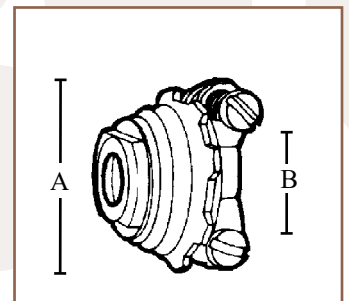

Southwire™

COMBINATION CABLE CONNECTORS

2 SCREW CLAMP TYPE

FEATURES

- 2 screw clamp type

APPLICATION

- Indoor use only
- In a dry location, use to connect flexible metallic conduit, AC, MC, MCI-A, HCF and NM cable to steel outlet box or other enclosure
- 3/8" size fits 1/2" knockout

STANDARD MATERIAL

- Zinc

140TZ

PART #	SIZE	KO	INNER QTY.	MASTER QTY.	WEIGHT/CASE (LBS.)	A	B (MIN. – MAX.)
140TZ	3/8"	1/2"	100	1000	60	1.192"	.18" – .63"

Rev. 0, 01/23

**BUILT FOR DURABILITY.
BUILT FOR RELIABILITY.
BUILT FOR WORK.™**