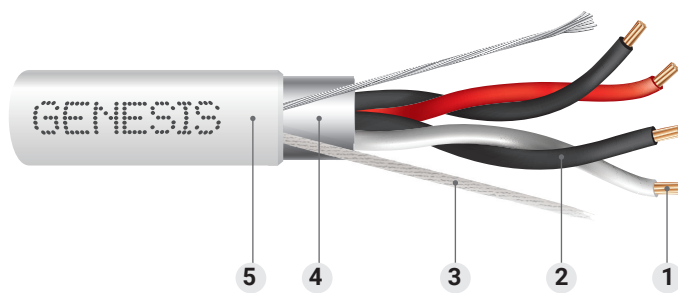

Multipair Shielded Cable

Plenum

-GENESIS-

Genesis Shielded Multipair Cables offer a versatile solution for various signal and limited-power transmission applications.

Construction

- 1. Conductor:** Bare Copper conductors for excellent conductivity and low voltage drop
- 2. Insulation:** Low-Smoke PVC
- 3. Rip Cord:** Durable rip cord for efficient jacket stripping and removal
- 4. Shield:** Foil shield over all conductors
- 5. Jacket:** Plenum PVC
Countdown® Length Markings for easy tracking of usage and remaining cable

Specifications

- NFPA 262 – Plenum Rated
- CSA C22.2 No. 2556 – FT6 Rated
- UL 444 – Communication Cables, Type CMP
- UL 1424 – Cables for Power-Limited Fire-Alarm Circuits, Type FPLP
- UL 13 – Power-Limited Circuit Cables, Type CL3P
- REACH/RoHS Compliant
- Rated for 300 Volts
- Rated for -20°C to 75°C

Multipair Shielded Cable, Plenum

Part Number	Conductor Size (AWG)	Number of Conductors	Stranding	Insulation Thickness (in)	Jacket Thickness (in)	Nominal Diameter (in)	DC Resistance (Ohms/1000ft at 20°C)	Capacitance (pF/ft)	Weight (lbs/1000ft)
3281	22	4 (2-pairs)	7-strand	0.006	0.015	0.205	16.9	32.9	19.8