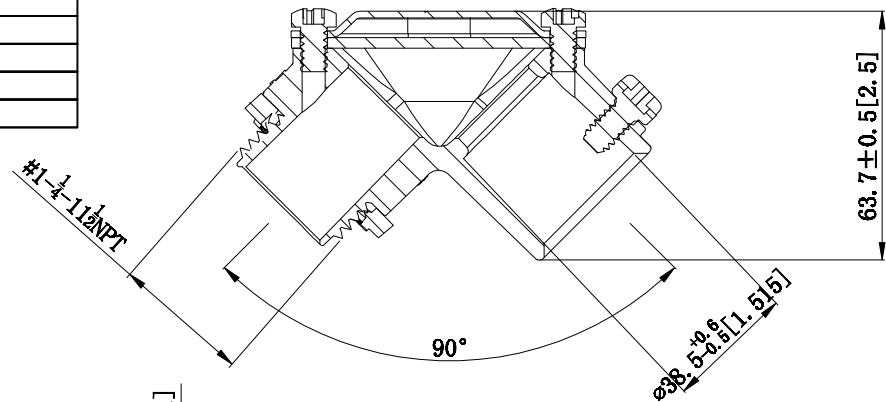

SIDES	BOTTOM
Material: ZAMAK	
2 Pcs #8-32×0.236 screw install	
1 Pcs #1/4-20×0.393 screw install	
1 Pcs LN-125	

DESCRIPTION

TRADE REFERENCE TERMS

STANDARD
PACKING

20 PCS

GARVIN INDUSTRIES

RED PULL EIBOWS, 90°

TITLE

SIZE
A4

DWG NO.

PES5B-125

REV

DATA SHEET