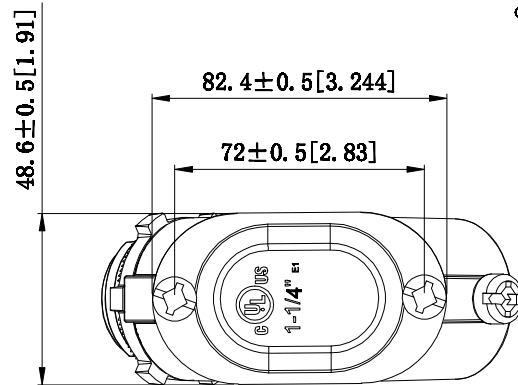

SIDES	BOTTOM
Material: ZAMAK	
2 Pcs #8-32×0.236 screw install	
1 Pcs #1/4-20×0.393 screw install	
1 Pcs LN-125	

DESCRIPTION

TRADE REFERENCE TERMS

STANDARD
PACKING

20 PCS

GARVIN INDUSTRIES

RED PULL EIBOWS, 90°

TITLE

SIZE
A4

DWG NO.

PES5B-125

REV

DATA SHEET