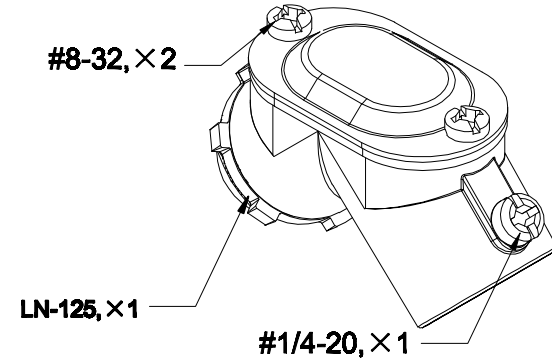

SIDES	BOTTOM
Material: ZAMAK	
2 Pcs #8-32×0.236 screw install	
1 Pcs #1/4-20×0.393 screw install	
1 Pcs LN-125	

DESCRIPTION

TRADE REFERENCE TERMS

STANDARD
PACKING

20 PCS

GARVIN INDUSTRIES

RED PULL EIBOWS, 90°

TITLE

SIZE
A4

DWG NO.

PES5B-125

REV

DATA SHEET