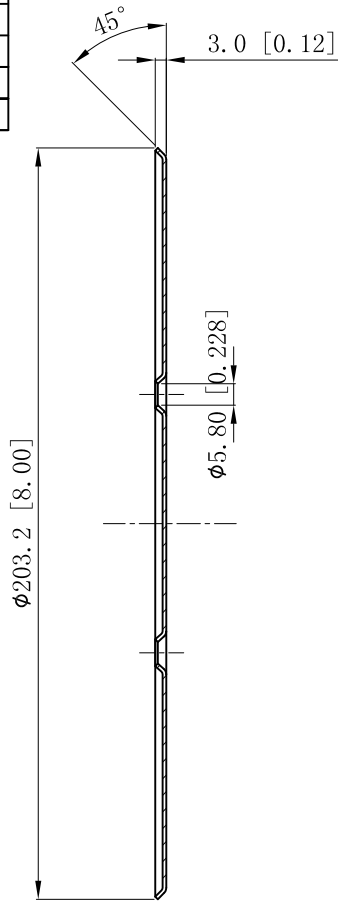

SIDES	BOTTOM
2 PCS 8-32×1 1/4 Screws Pack In Poly-bag Separately	
Material:Steel-0.0393"-C.R.S Powder Coating White	

CUTAWAY VIEW A-A

[CLEAR PLASTIC STICKER LABEL]

This data sheet is for reference only .GARVIN INDUSTRIES reserves the right to make changes to the design without prior notice.

DESCRIPTION
TRADE REFERENCE TERMS

STANDARD PACKING	<b>GARVIN INDUSTRIES</b>		
	8" ROUND CEILING BLANKS		
	SIZE	DWG NO.	REV
	A4	CBC-275800	B
DATA SHEET			
www.garvinindustries.com			