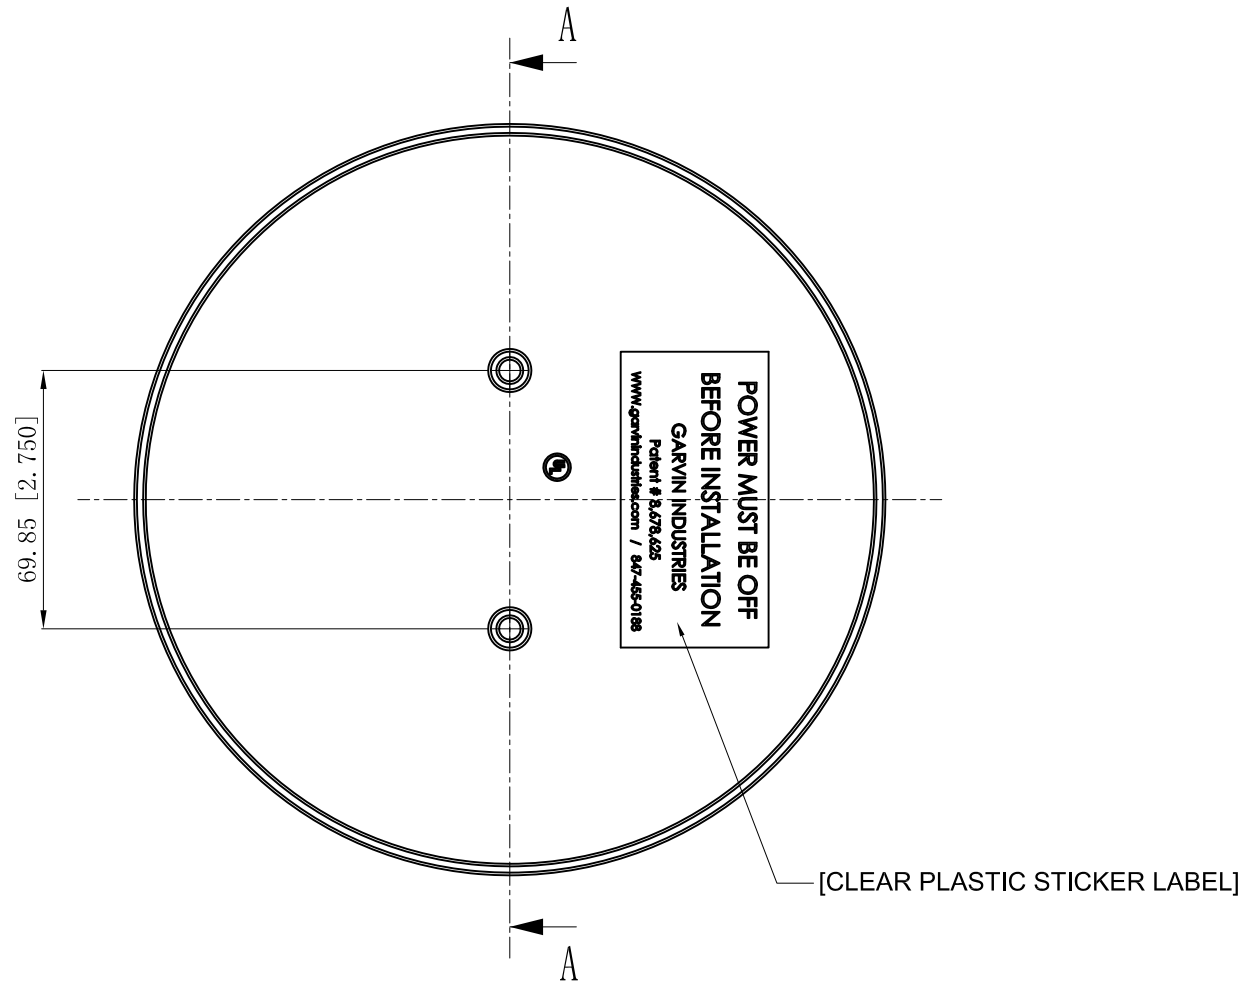

SIDES	BOTTOM
2 PCS 8-32×1 1/4 Screws Pack In Poly-bag Separately	
Material:Steel-0.0393"-C.R.S Powder Coating White	

CUTAWAY VIEW A-A

[CLEAR PLASTIC STICKER LABEL]

This data sheet is for reference only .GARVIN INDUSTRIES reserves the right to make changes to the design without prior notice.

DESCRIPTION
TRADE REFERENCE TERMS

STANDARD PACKING	<b>GARVIN INDUSTRIES</b>		
	8" ROUND CEILING BLANKS		
	SIZE	DWG NO.	REV
	A4	CBC-275800	B
DATA SHEET			
www.garvinindustries.com			