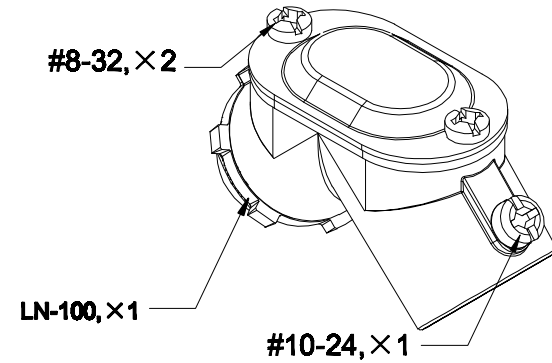

SIDES	BOTTOM
Material: ZAMAK	
2 Pcs #8-32×0.236 screw install	
1 Pcs #10-24×0.433 screw install	
1 Pcs LN-100	

DESCRIPTION
TRADE REFERENCE TERMS

STANDARD PACKING
30 PCS

GARVIN INDUSTRIES			
TITLE RED PULL ELBOWS, 90°			
SIZE A4	DWG NO. PESSB-100	REV	
DATA SHEET			