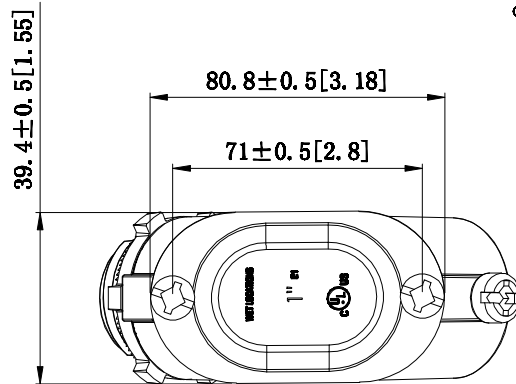

SIDES	BOTTOM
Material: ZAMAK	
2 Pcs #8-32×0.236 screw install	
1 Pcs #10-24×0.433 screw install	
1 Pcs LN-100	

DESCRIPTION
TRADE REFERENCE TERMS

STANDARD PACKING
30 PCS

GARVIN INDUSTRIES			
TITLE RED PULL ELBOWS, 90°			
SIZE A4	DWG NO. PESSB-100	REV	
DATA SHEET			