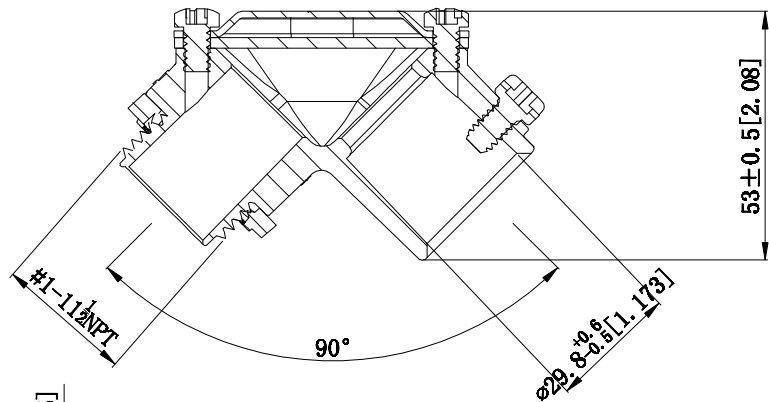

SIDES	BOTTOM
Material: ZAMAK	
2 Pcs #8-32×0.236 screw install	
1 Pcs #10-24×0.433 screw install	
1 Pcs LN-100	

DESCRIPTION
TRADE REFERENCE TERMS

STANDARD PACKING
30 PCS

GARVIN INDUSTRIES			
TITLE RED PULL ELBOWS, 90°			
SIZE A4	DWG NO. PESSB-100	REV	
DATA SHEET			