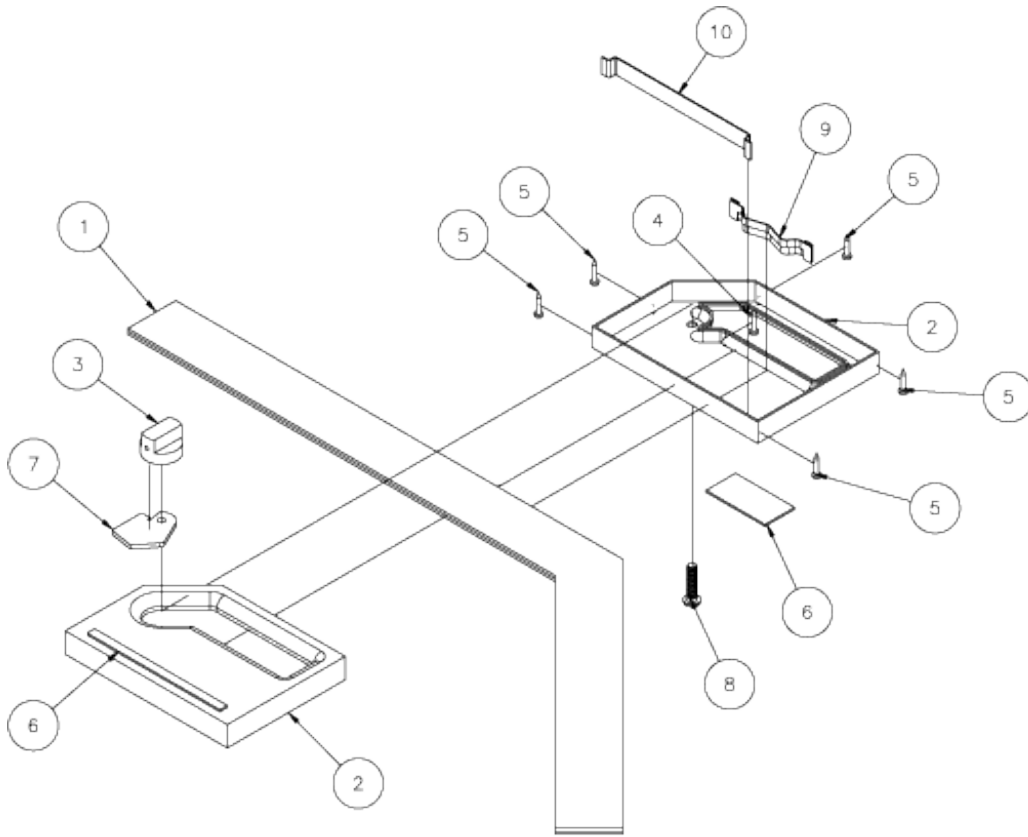

MULT-T-SQUARE* PARTS

Item	Part No.	Description	Qty
0	790001	HANDLE ASSY / COMPLETE	1
1	790021	MUL-T-SQ BLADE 14" SS (SET 2) , INCH	2
2	790003	MTS-101/102 CASE, HANDLE	1
3	779421	KNOB, LOCKING BLACK W/YELLOW	1
4	771801	SCR, SM, #4 X 1/2 PAN HD SLTD	1
5	771803	SCR, SM #4X5/6 PAN HD SLTD	5
6	790011	MTS LABEL SET LEFT AND RIGHT	1
7	790010	MTS-105 CLAMP W/PEM NUT	1
8	771048	SCREW, BHC 1/4 - 20 X 1"	1
9	790007	MTS-107 SPRING, TENSION	2
10	790006	MTS-108 SLIDE SHIM	1