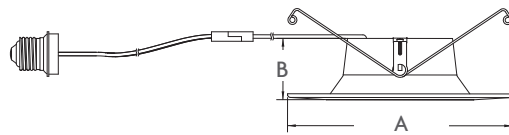

5"/6" LED Recessed Downlight PERFORMANCE - SMOOTH TRIM

GENERAL SPECIFICATIONS

Input Voltage, Frequency Hz: 120V, 60Hz
Power Factor, THD %: >0.96, <22%
Efficacy: 97 LPW
Dimmable: Down to 5%¹
Minimum CRI: 90

Beam Angle: 100°
Functional Life (L70): 50,000 hours
Location Rating: Wet
Ambient Operating Temperature: -4°F to 113°F
Lens Type: Polycarbonate

ITEM SPECIFICATIONS / ORDER INFO

Catalog Number	Order Code	Lumens	Wattage	Input Current	CCT	Beam Angle	ENERGY STAR®
RTL6-8W-30K-WH-S	72777	730	7.5W	0.13A	3000K	100°	Y

NOMENCLATURE

RTL6 = 6" Recessed Trim LED - 8W = 7.5W - 30K = 3000K - WH = White - S = Smooth Trim

ENERGY SAVINGS

Catalog Number	LED Wattage	Incandescent Replacement Wattage	Watts Saved	Yearly Savings	5 Year Savings
Based on 12 hours/day and $0.11/kWh					
RTL6-8W-30K-WH-S	7.5W	65W	58W	$28	$140

DIMENSIONS / WEIGHTS

Catalog Number	(A)	(B)	Weight
RTL6-8W-30K-WH-S	7.48"	2.05"	0.4 Lbs.