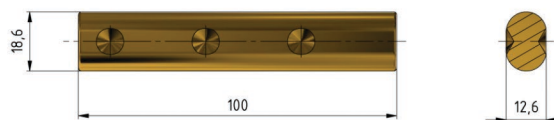

Connector for oval copper tube

Item number E0225-01

Material and weight

Material: CuAl
Weight: 0.145 kg

Southwire™

A COLAS RAIL COMPANY

Contact Us: Transit@southwire.com