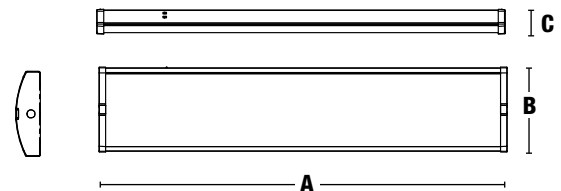

Job Name/Title: _____

Model #: _____

Contractor: _____

TOPAZ®

A Southwire Company

LED LINEAR WRAP MODERN - WIDE BODY

ITEM SPECIFICATIONS | ORDER INFO

MODEL #	ORDER CODE	UPC	SIZE (TRADE)	LUMENS	WATTAGE	INPUT CURRENT @120V/277V"	CCT	DLC ID
LWRAPW4-50-PCS-D	74432	032886308277	4 FT	3,657 4,657 5,689	30W 40W 50W*	0.25/0.11A 0.34/0.15A 0.42/0.19A	3500K 4000K* 5000K	S-MJAWNF / S-01XZ56

*DEFAULT POWER & CCT SELECT SETTING

NOMENCLATURE

Example: LWRAPW4-50-PCS-D

PRODUCT	SIZE	WATTAGE	CCT	OPTIONS
LWRAPW = LINEAR WRAP WIDE BODY	4 FT	P = POWER SELECTABLE 30W/40W/50W	CS = COLOR SELECTABLE	D = DIMMABLE

ACCESSORIES (SOLD SEPARATELY)

MODEL #	ORDER CODE	UPC	DESCRIPTION
LWRAPW-VHK-CHAIN	74420	032886308536	41" V-Hook and chain
BEL4W-UNV	72764	---	LED Emergency Driver
WD-OS	72700	751338004931	Occupancy Sensor

ENERGY SAVINGS *Based on 12 hours/day and $0.11/kWh*

MODEL #	LED WATTAGE	FLUORESCENT REPLACEMENT WATTAGE	WATTS SAVED	YEARLY SAVINGS	5 YEAR SAVINGS
LWRAPW4-50-PCS-D	30W	2x 32W T8 LBF	12W	$6	$29
LWRAPW4-50-PCS-D	40W	2x 32W T8	20W	$10	$48
LWRAPW4-50-PCS-D	50W	2x 32W T8 HBF	19W	$9	$46

DIMENSIONS | WEIGHT

MODEL #	A (IN)	B (IN)	C (IN)	WEIGHT (LBS)
LWRAPW4-50-PCS-D	47	9.8	2.4	6.2

NOTES

DLC Primary Use Direct Linear Ambient Luminaires/Stairwell and Passageway Luminaires

Dimming with standard 0-10V control system or wall dimmers. Dimming complies with IEC60929 Annex E. Fixture may not be compatible with all dimmers. Dimming performance may vary based on selected dimmer.

FIVE (5) YEAR LIMITED WARRANTY: SOUTHWIRE COMPANY, LLC. For details visit: <https://southwire.com/resources/warranties>

This device complies with Part 15 of the FCC Rules. Operation is subject to the following two conditions: (1) this device may not cause harmful interference, and (2) this device must accept any interference received, including interference that may cause undesired operation.

Specifications are subject to change without prior notice. Replacement wattage shown depends on application and fixture.

**BUILT FOR DURABILITY.
BUILT FOR RELIABILITY.
BUILT FOR WORK.™**

800-666-2852 | TOPAZ-USA.COM

©2023 Southwire Company, LLC. All rights reserved.
*Registered Trademark & ™Trademark of Southwire Company, LLC.