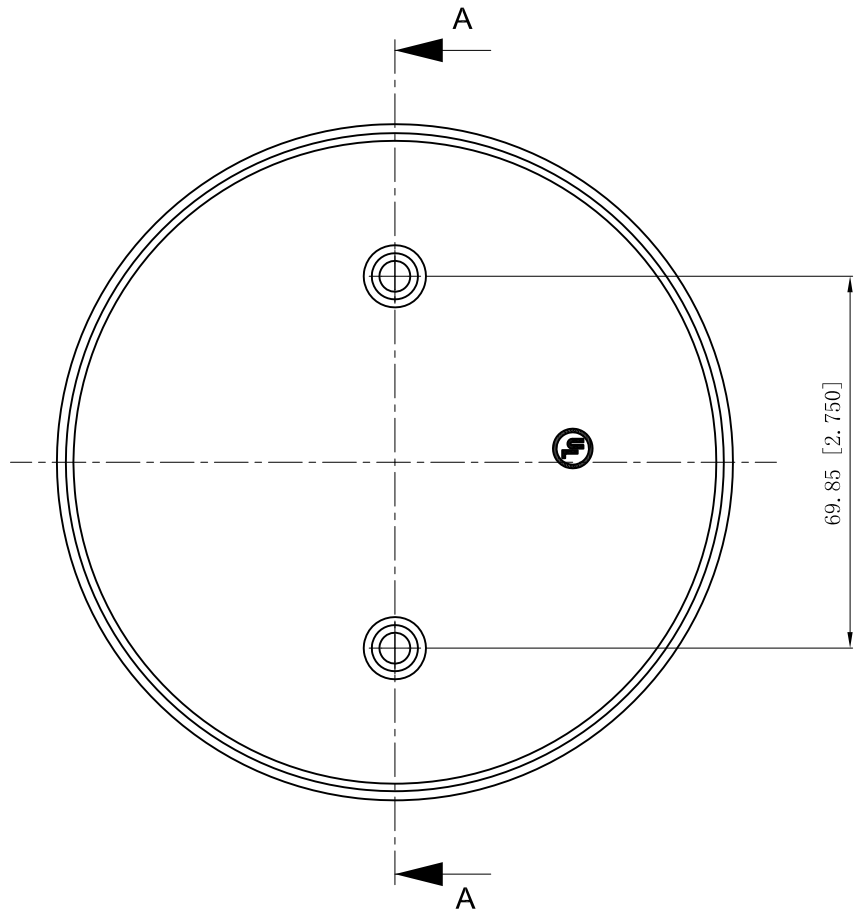

SIDES	BOTTOM
2 PCS 8-32×1 3/4 Screws Pack In Poly-bag Separately	
Material:Steel-0.0276"-C.R.S Powder Coating White	

CUTAWAY VIEW A-A

This data sheet is for reference only .GARVIN INDUSTRIES reserves the right to make changes to the design without prior notice.

DESCRIPTION
TRADE REFERENCE TERMS

STANDARD PACKING	<h1 style="text-align: center;">GARVIN INDUSTRIES</h1> <h2 style="text-align: center;">5" ROUND CEILING BLANKS</h2>		
25 PCS			
	TITLE	CBC-275	
	SIZE	DWG NO.	REV
	A4		B
	DATA SHEET		
	www.garvinindustries.com		