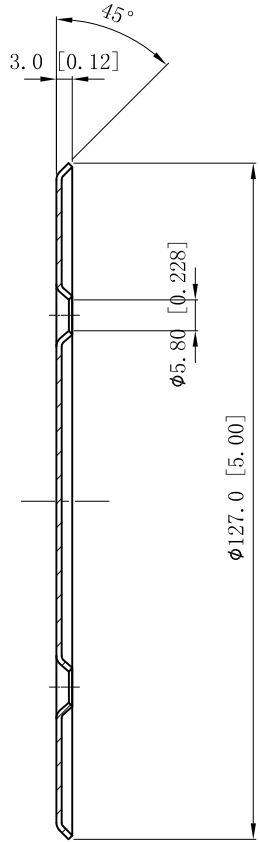

SIDES	BOTTOM
2 PCS 8-32×1 3/4 Screws Pack In Poly-bag Separately	
Material:Steel-0.0276"-C.R.S Powder Coating White	

CUTAWAY VIEW A-A

This data sheet is for reference only .GARVIN INDUSTRIES reserves the right to make changes to the design without prior notice.

DESCRIPTION
TRADE REFERENCE TERMS

STANDARD PACKING	<h1 style="text-align: center;">GARVIN INDUSTRIES</h1> <h2 style="text-align: center;">5" ROUND CEILING BLANKS</h2>		
25 PCS			
	TITLE	CBC-275	
	SIZE	DWG NO.	REV
	A4		B
	DATA SHEET		
	www.garvinindustries.com		