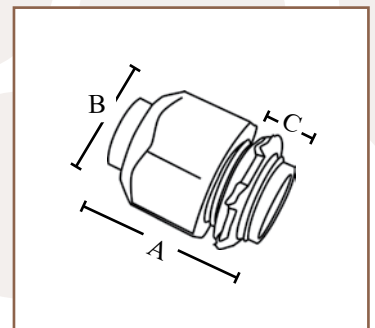

Southwire™

STRAIGHT LIQUIDTIGHT CONNECTORS

ONE PIECE TYPE - PVC

FEATURES

- Liquidtight, raintight, oiltight
- One piece type easily affixes to conduit
- Straight

APPLICATION

- For use in wet and dry locations

STANDARD MATERIAL

- PVC

CERTIFICATIONS

- UL

1501

PART #	SIZE	INNER QTY.	MASTER QTY.	WEIGHT/CASE (LBS.)	A	B	C
1501	1/2"	25	100	5	1.75"	.50"	1.25"
1502	3/4"	25	100	8	1.80"	.625"	1.50"

Rev. 0, 01/23

**BUILT FOR DURABILITY.
BUILT FOR RELIABILITY.
BUILT FOR WORK.™**