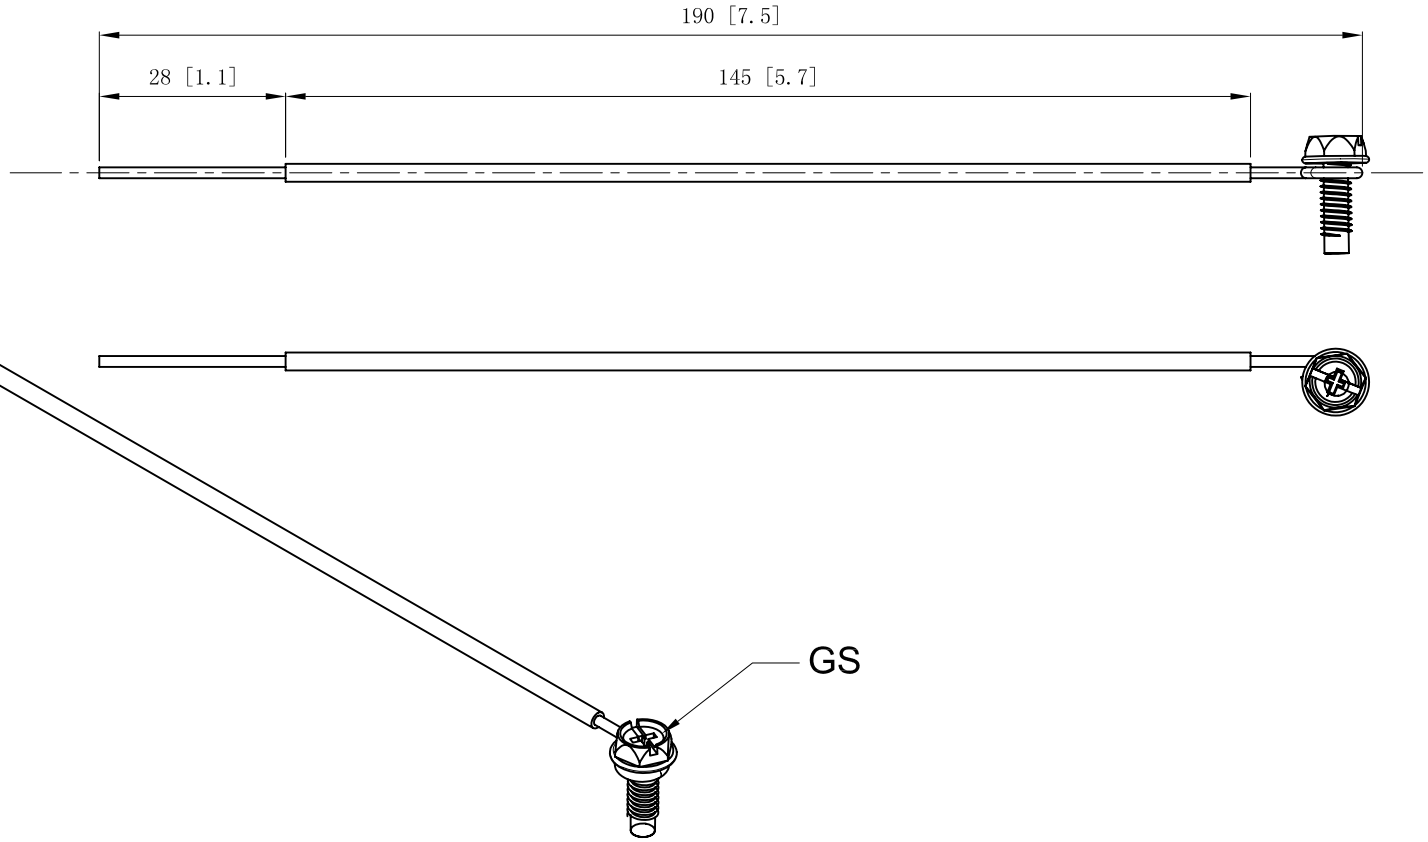

SIDES	BOTTOM
1 PCS 10-32×1/2 green Screws Installed	
Material: 8' Long THHN #12 AWG solid wire	

DESCRIPTION
TRADE REFERENCE TERMS

This data sheet is for reference only .GARVIN INDUSTRIES reserves the right to make changes to the design without prior notice.

STANDARD PACKING	GARVIN INDUSTRIES		
100 PCS	TITLE	BOX GROUNDING	
	SIZE	DWG NO.	REV
	A4	PTS014GN	
		DATA SHEET	