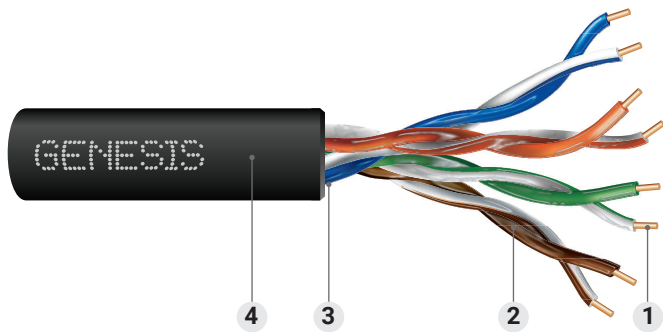

## Direct Burial

### Construction

1. **Conductor:** Bare Copper conductors for excellent signal transmission and low voltage drop
2. **Insulation:** Polyolefin
3. **Water Blocking:** Gel
4. **Jacket:** Polypropylene  
Countdown® Length Markings for easy tracking of usage and remaining cable