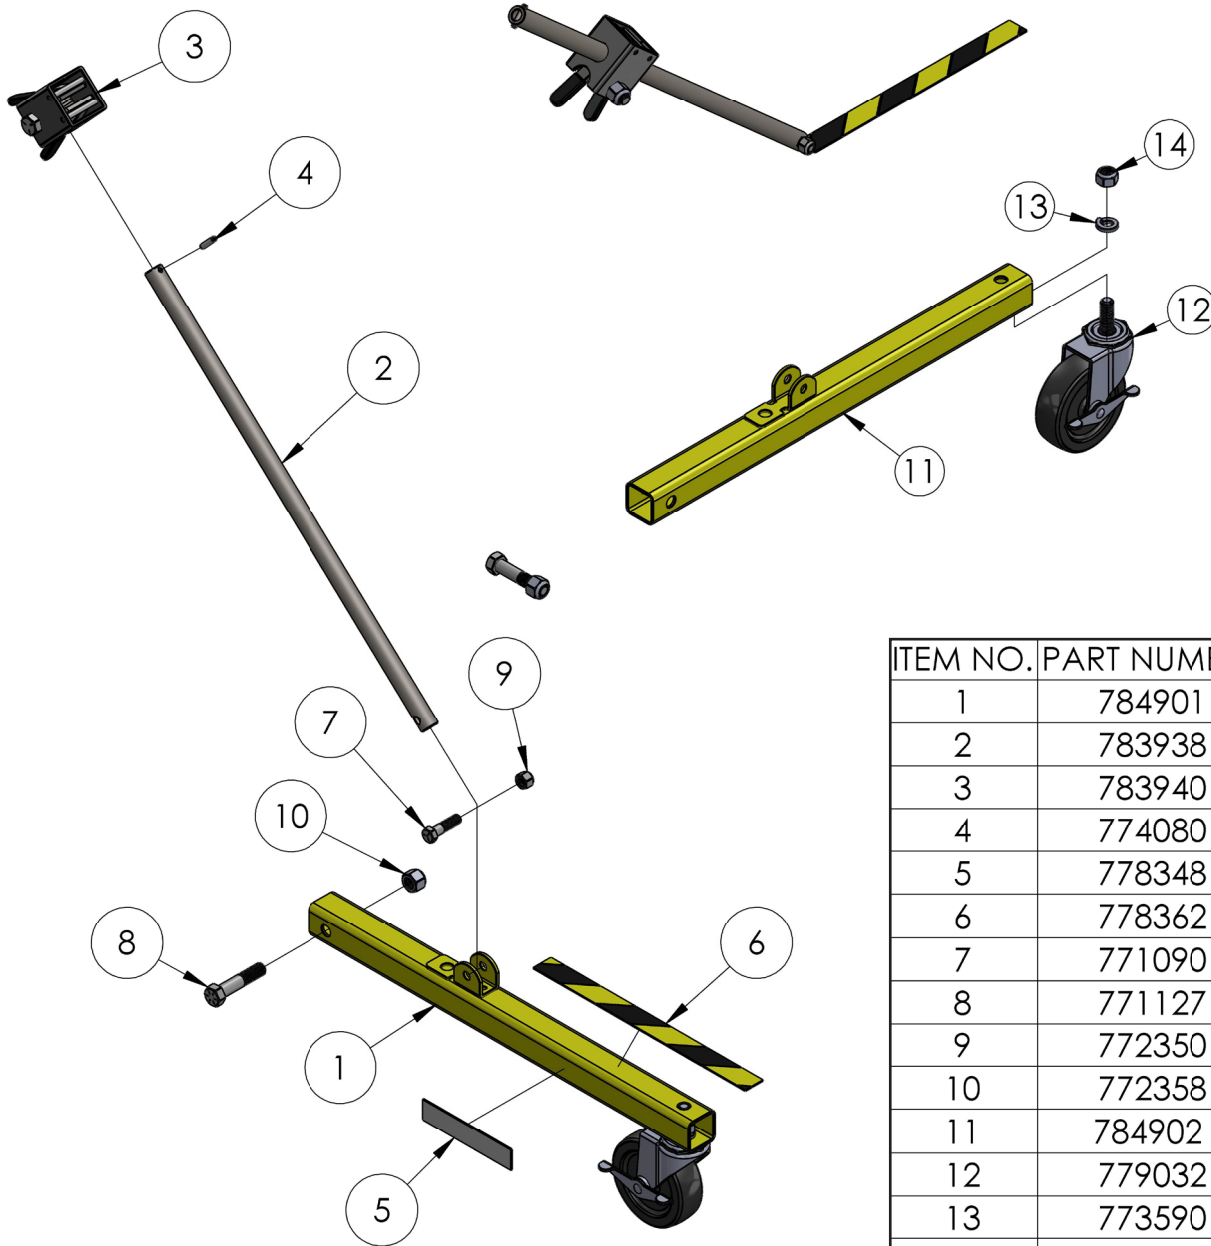

# MAST ASSEMBLY

ITEM NO.	PART NUMBER	DESCRIPTION	QTY.
1	784721	BOTTOM MAST MACHINED 2412 LIFT	1
1	784731	CENTER MAST MACHINED 2412 LIFT	1
1	784741	TOP MAST MACHINED 2412	1
2	784722	MAST ROLLER	4
2	784722	MAST ROLLER (TOP& BOTTOM) QTY 2	*
2	784722	MAST ROLLER (CENTER) QTY 4	*
3	784724	PULLEY ASSEMBLY 3"	2
4	784705	PULLEY COVER, 2400 SERIES LIFT	1
5	784710	PULLEY MOUNT, 2400 SERIES LIFT	1
6	783575	STOP BLOCK	1
7	771259	SCREW, BHSC 1/2-13 X 1.0"LN	1
8	771261	SCREW, SHC 1/2-13 X 1-1/4	3
9	771263	SCREW, BHC M12-1.75 X 3.5"	2
10	771350	SCREW, SHOULDER 1/2 X 1/2	4
11	772350	NUT, INSERT JAM 3/8 - 16	4
12	772358	NUT, INSERT JAM 1/2 - 13	2
13	772505	NUT, INSERT JAM M12	2
14	773096	WASHER, FLAT M12	2

# CARRIAGE ASSEMBLY

ITEM NO.	PART NUMBER	DESCRIPTION	QTY.
1	784766	CARRIAGE MACHINED 2400 LIFT	1
2	784722	MAST ROLLER	4
3	784724	PULLEY ASSEMBLY 3"	1
4	784705	PULLEY COVER, 2400 SERIES LIFT	1
5	771261	SCREW, SHC 1/2-13 X 1-1/4	2
6	771263	SCREW, BHC M12-1.75 X 3.5"	1
7	771350	SCREW, SHOULDER 1/2 X 1/2	4
8	772350	NUT, INSERT JAM 3/8 - 16	4
9	772358	NUT, INSERT JAM 1/2 -13	2
10	772505	NUT, INSERT JAM M12	1

# FORK ASSEMBLY

ITEM NO.	PART NUMBER	DESCRIPTION	QTY.
1	784771	FORK WELDMENT 2400 LIFT	1
2	776212	SPRING, #DWC - 042 - G - 9	2
3	782510	PLUNGER	2
4	775110	SPLIT RING 1-1/4" NICKLE PLATED	2

# OUTRIGGER ASSEMBLY

ITEM NO.	PART NUMBER	DESCRIPTION	QTY.
1	784901	LEG ASSEMBLY, OUTRIGGER 2416	2
2	783938	OUTRIGGER SUPPORT TUBE, 2500	2
3	783940	OUTRIGGER LOCK ASSEMBLY	2
4	774080	PIN ROLL 3/16 X 1.0" LN	2
5	778348	LABEL, LOWER STABILIZER LEG	2
6	778362	TAPE, 2" B/Y CAUTION STRIP	2
7	771090	SCREW, HHC 3/8-16 X 1.5"	2
8	771127	SCREW, HHC 1/2-13 X 2.5" GRD 5	2
9	772350	NUT, INSERT JAM 3/8 - 16	2
10	772358	NUT, INSERT JAM 1/2 -13	2
11	784902	LEG WELDMENT, OUTRIGGER 2416	1
12	779032	CASTER	1
13	773590	WASHER, LOCK 1/2"	1
14	772100	NUT, HEX 1/2-13 PLATED	1