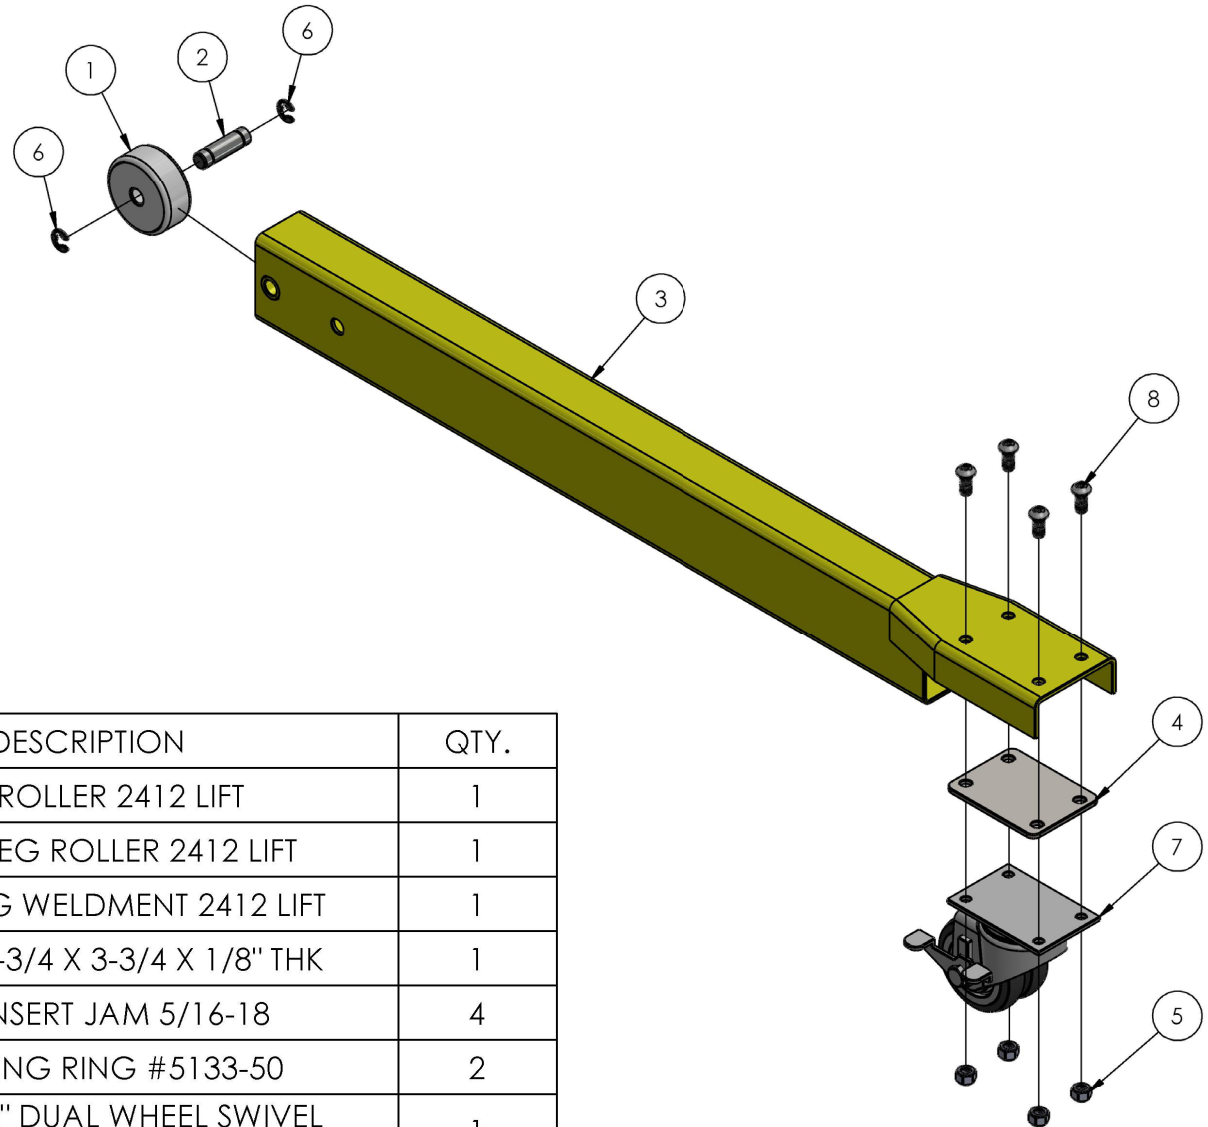

2412 FRONT LEG ASSEMBLY

ITEM NO.	PART NUMBER	DESCRIPTION	QTY.
1	784811	LEG ROLLER 2412 LIFT	1
2	784812	SHAFT, LEG ROLLER 2412 LIFT	1
3	784815	FRONT LEG WELDMENT 2412 LIFT	1
4	773098	SPACER 2-3/4 X 3-3/4 X 1/8" THK	1
5	772502	NUT, INSERT JAM 5/16-18	4
6	776079	RETAINING RING #5133-50	2
7	779036	CASTER, 3" DUAL WHEEL SWIVEL W/BRAKE	1
8	771269	SCREW, BHC 5/16-18 X 0.75	4