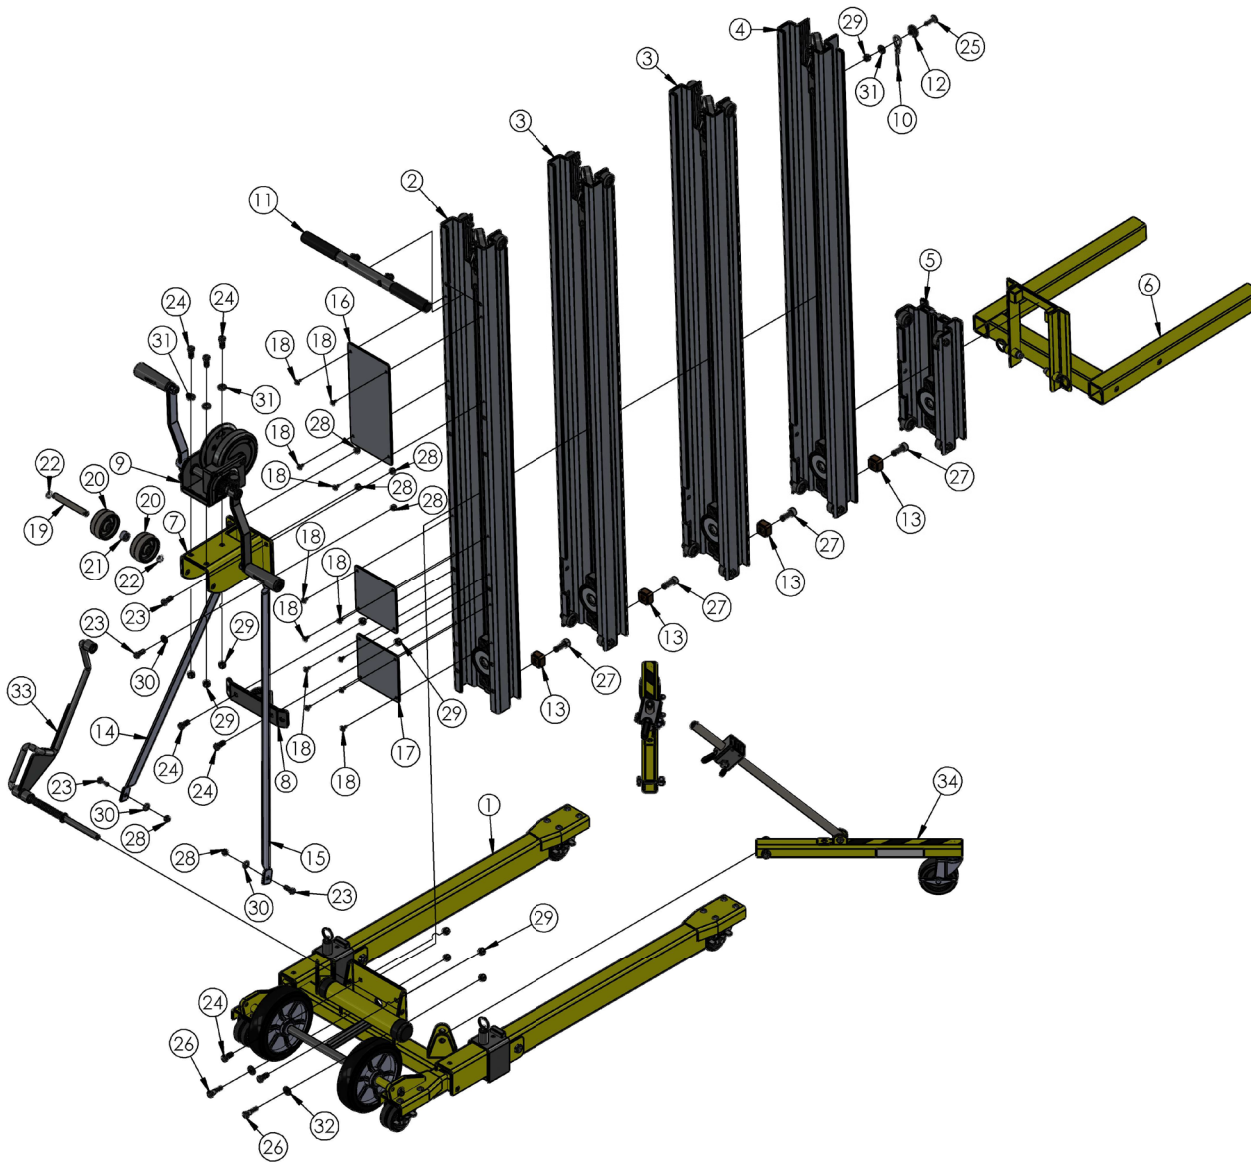

2416 SERIES LIFT ASSEMBLY

ITEM NO.	PART NUMBER	DESCRIPTION	QTY.
1	784717	BASE ASSEMBLY 2416 LIFT	1
2	784720	BOTTOM MAST ASSEMBLY 2412 LIFT	1
3	784730	CENTER MAST ASSEMBLY 2412 LIFT	2
4	784740	TOP MAST ASSEMBLY 2412 LIFT	1
5	784765	CARRIAGE ASSEMBLY 2412 LIFT	1
6	784770	FORK ASSEMBLY 2400 LIFT	1
7	784775	WINCH MOUNTING WELDMENT 2400	1
8	784784	SPREADER PLATE ASSEMBLY 2400	1
9	784785	WINCH ASSEMBLY, 2400 LIFT	1
10	784795	LOAD LINE EVENTER 16	1
11	784282	TOP HANDLE ASSEMBLY 2400	1
12	782910	ROPE RET. WASHER	1
13	783575	STOP BLOCK	4
14	784251	MAST BRACE (LEFT) 2200 LIFT	1
15	784252	MAST BRACE (RIGHT) 2200 LIFT	1
16	784748	MAST COVER ALUM -TOP 2400	1
17	784749	MAST COVER ALUM -BTM 2400	2
18	776055	SCREW, SM #8 X 3/4 SELF TAPPING	12
19	784778	SHAFT, WHEEL 2400 LIFT	1
20	779012	WHEEL, POLYOLEFIN 3"	2
21	784394	SPACER, PULLEY 1/2"	1
22	774053	COTTER, CIRCLE Z/P 0.048 X 0.75"	2
23	771052	SCREW, HHC 5/16-18 X 1 PLTD	6
24	771107	SCREW, HHC 3/8-16 X 1	7
25	771260	SCREW, FHSC 3/8-16 X 1.25"LN	1
26	771090	SCREW, HHC 3/8-16 X 1.5"	2
27	771261	SCREW, SHC 1/2-13 X 1-1/4	4
28	772502	NUT, INSERT JAM 5/16-18	6
29	772355	NUT, INSERT LOCK 3/8-16	10
30	773042	WASHER, FLAT 5/16	4
31	773022	WASHER, FLAT 3/8 SAE HARDENED	4
32	773040	WASHER, FLAT 3/8	2
33	784827	MAST HOLD DOWN, BAR TYPE 2400	1
34	783936	OUTRIGGER ASSEMBLY 2416 LIFT	1