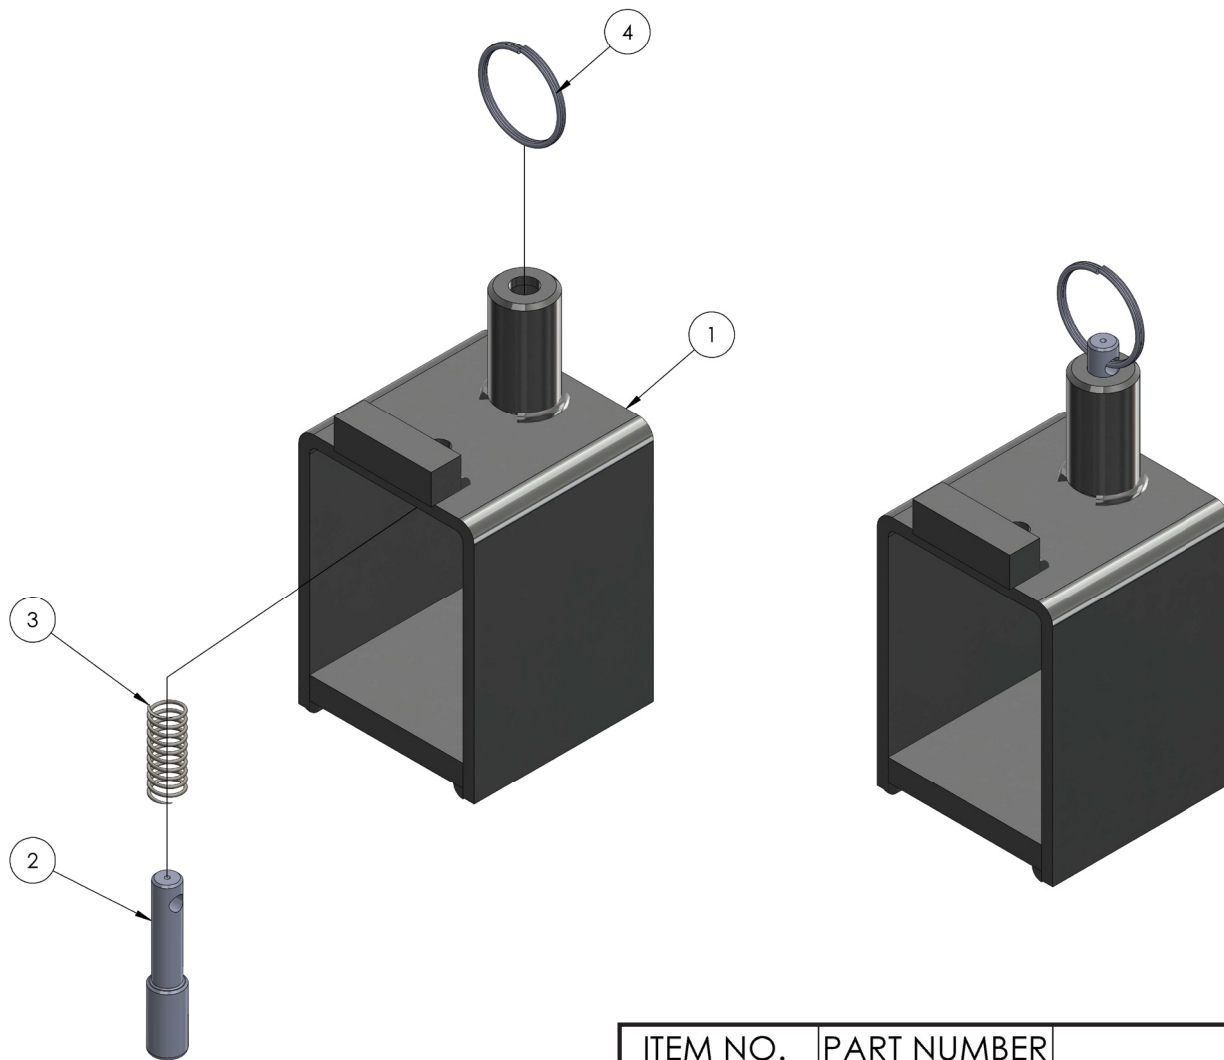

# WINCH HANDLE ASSEMBLY

ITEM NO.	PART NUMBER	DESCRIPTION	QTY.
1	783756	WINCH HANDLE WELDMENT	1
2	780182	WINCH HANDLE SLEEVE	1
3	771254	SCREW, SHC 1/2 -13 X 5"LN	1
4	772358	NUT, INSERT JAM 1/2 -13	1
5	774180	SPRING PLUNGER, M 1/4 DIA.	1

# OUTRIGGER LOCK ASSEMBLY

OUTRIGGER SUPPORT TUBE STUB LOCKS ASSEMBLY IS INSTALLED TO SUPPORT THE ASSEMBLY DURING SHIPMENT AND IS TO BE DISCARDED BEFORE INSTALLATION.

ITEM NO.	PART NUMBER	DESCRIPTION	QTY.
1	783941	OUTRIGGER LOCK TUBE	1
2	783942	OUTRIGGER LOCK FINGER	2
3	783944	OUTRIGGER SUPPORT TUBE STUB	1
4	771141	SCREW, HHC 1/2-13X2.75" LN	1
5	772358	NUT, INSERT JAM 1/2 -13	1
6	779938	CAP, RECT RD END 3/16X0.5X2.0"	2
7	776221	CENTURY SPRING #2952	1
8	774084	PIN, SPRING 3/16X2.0"	2

# LEG LOCK ASSEMBLY

ITEM NO.	PART NUMBER	DESCRIPTION	QTY.
1	784821	LEG LOCK WELDMENT 2400 LIFT	1
2	782510	PLUNGER	1
3	776212	SPRING, #DWC - 042 - G - 9	1
4	775110	SPLIT RING 1-1/4" NICKLE PLATED	1