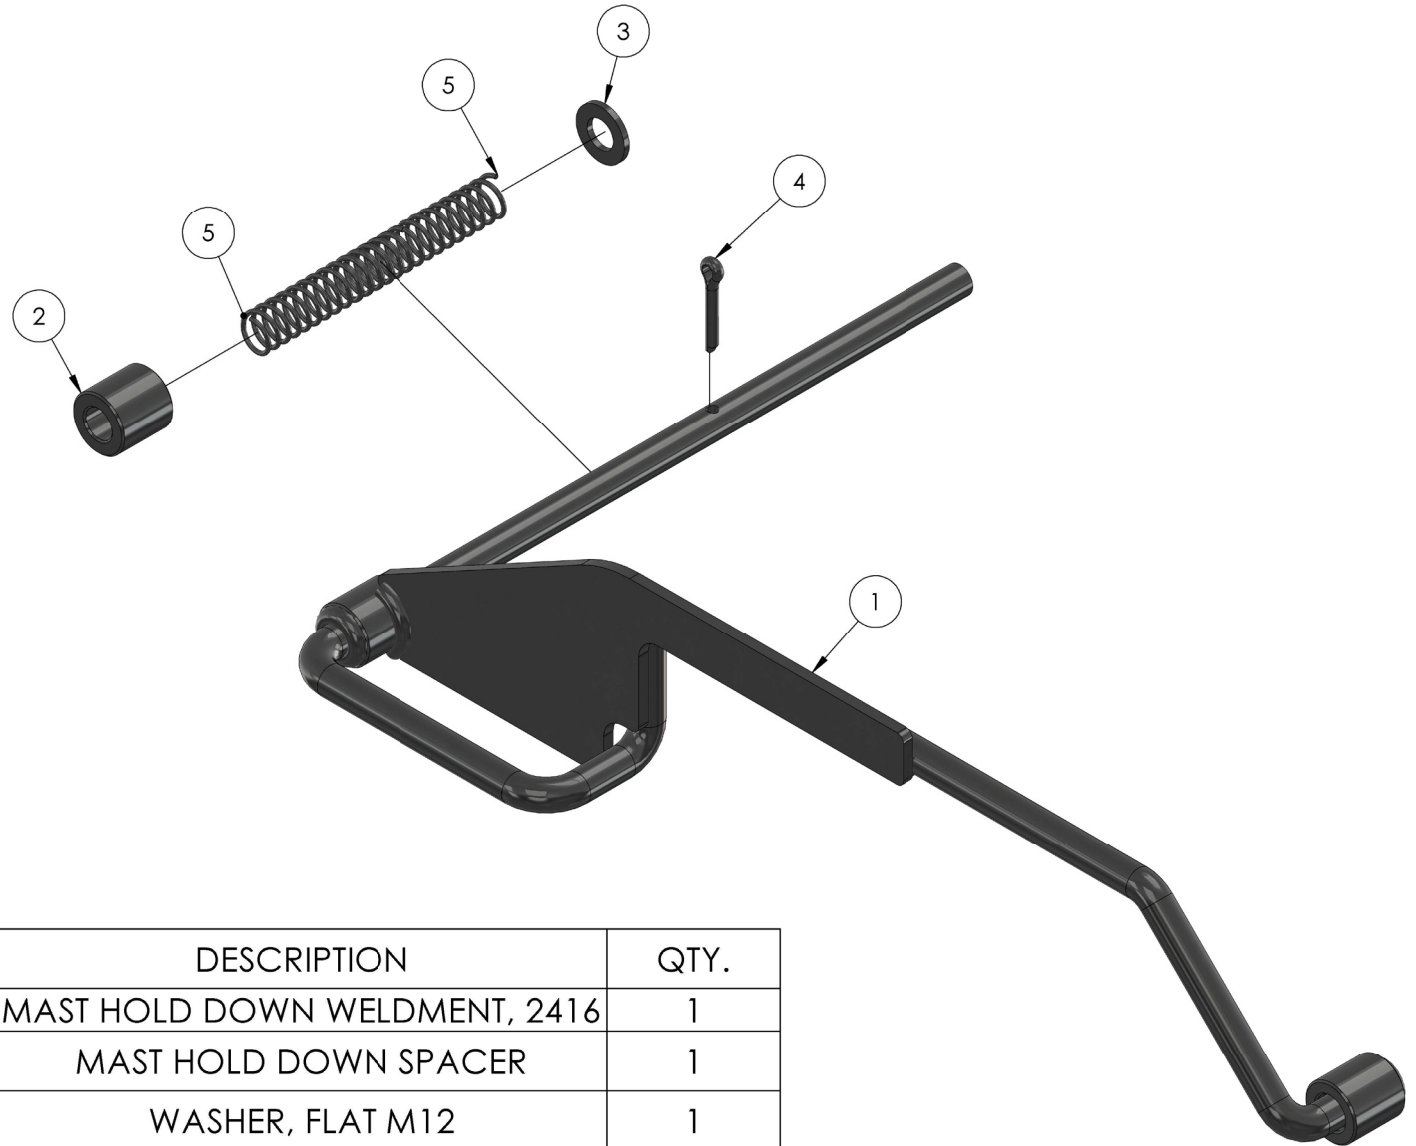

MAST HOLD ASSEMBLY

ITEM NO.	PART NUMBER	DESCRIPTION	QTY.
1	784828	MAST HOLD DOWN WELDMENT, 2416	1
2	783045	MAST HOLD DOWN SPACER	1
3	773096	WASHER, FLAT M12	1
4	774051	PIN, COTTER 0.125 X 0.75"	1
5	776216	SPRING, CENTURY #71912S	2