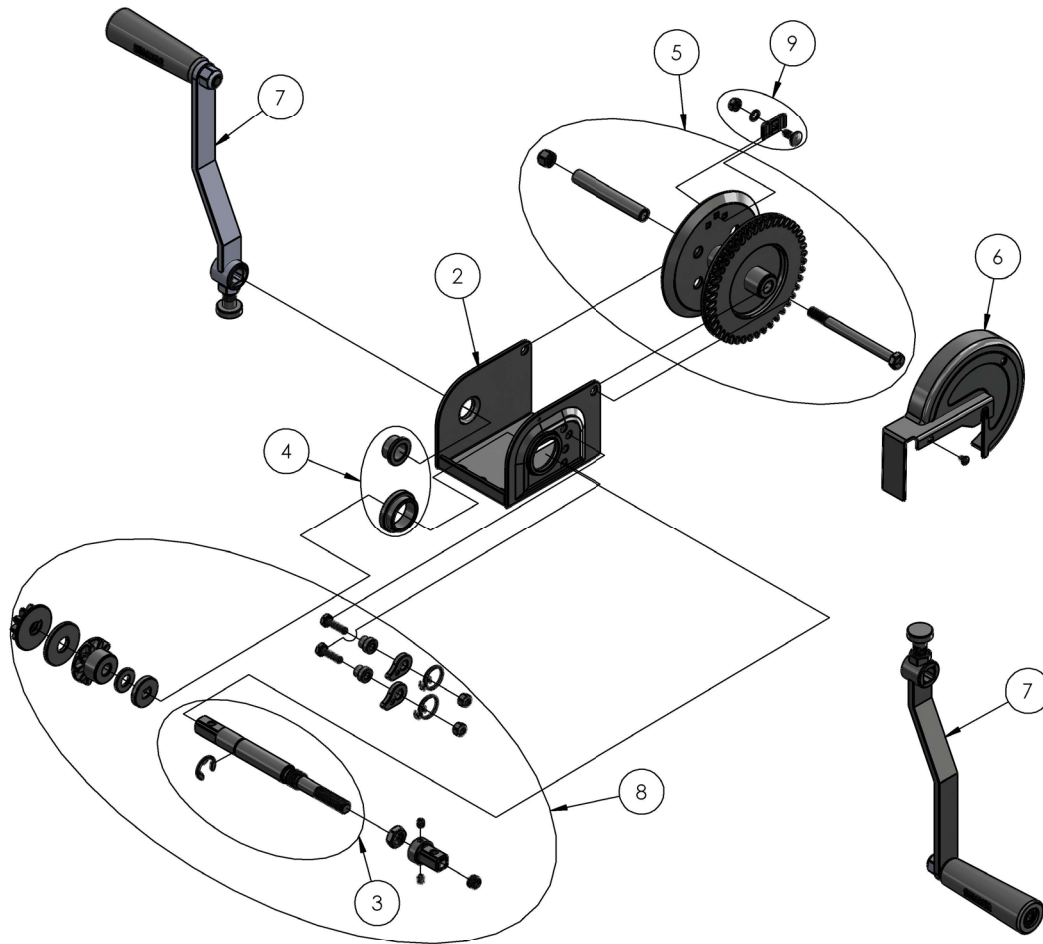

# TOP HANDLE ASSEMBLY

ITEM NO.	PART NUMBER	DESCRIPTION	QTY.
1	784280	TOP HANDLE, 2200 LIFT	1
2	779527	HAND GRIP 1" X 5"LN	2
3	771239	SCREW, BHC 5/16-18 X 7/8	2
4	773120	CLAMP, 5/16	2
5	772502	NUT, INSERT JAM 5/16-18	2

# TRAY ASSEMBLY

ITEM NO.	PART NUMBER	DESCRIPTION	QTY.
1	784321	TRAY WELDMENT 2412 LIFT	1
2	783342	PLUNGER	1
3	776212	SPRING, #DWC - 042 - G - 9	1
4	775110	SPLIT RING 1-1/4" NICKLE PLATED	1

# SPREADER PLATE ASSEMBLY

ITEM NO.	PART NUMBER	DESCRIPTION	QTY.
1	784788	SPREADER PLATE WELDMENT	1
2	780297	SHEAVE, EQUALIZING 2" R-SERIES	1
3	782960	ROLLER SHAFT	1
4	773094	WASHER, FLAT 1/2 SAE	1
5	771120	SCREW, HHC 1/2-13 x 1.5" LN	1
6	772358	NUT, INSERT JAM 1/2 -13	1

# WINCH ASSEMBLY

ITEM NO.	PART NUMBER	DESCRIPTION	QTY.
1	784785	WINCH ASSEMBLY NEW, 2400 LIFT W/O HANDLE	1
2	2400 WINCH HOUSING	<b>NOT FOR SALE</b>	1
3	785957	WINCH SHAFT KIT, 2400 LIFT (NEW THREAD)	1
4	785958	WINCH HOUSING BEARINGS, 2400 LIFT	1
5	785960	WINCH DRUM W/SHAFT, 2400 LIFT	1
6	785962	WINCH COVER, 2400 LIFT	1
7	783757	WINCH HANDLE	2
8	784841	WINCH TWO HANDLE REPLACEMENT KIT	1
9	785968	CABLE KEEPER KIT, 2400 LIFT	1