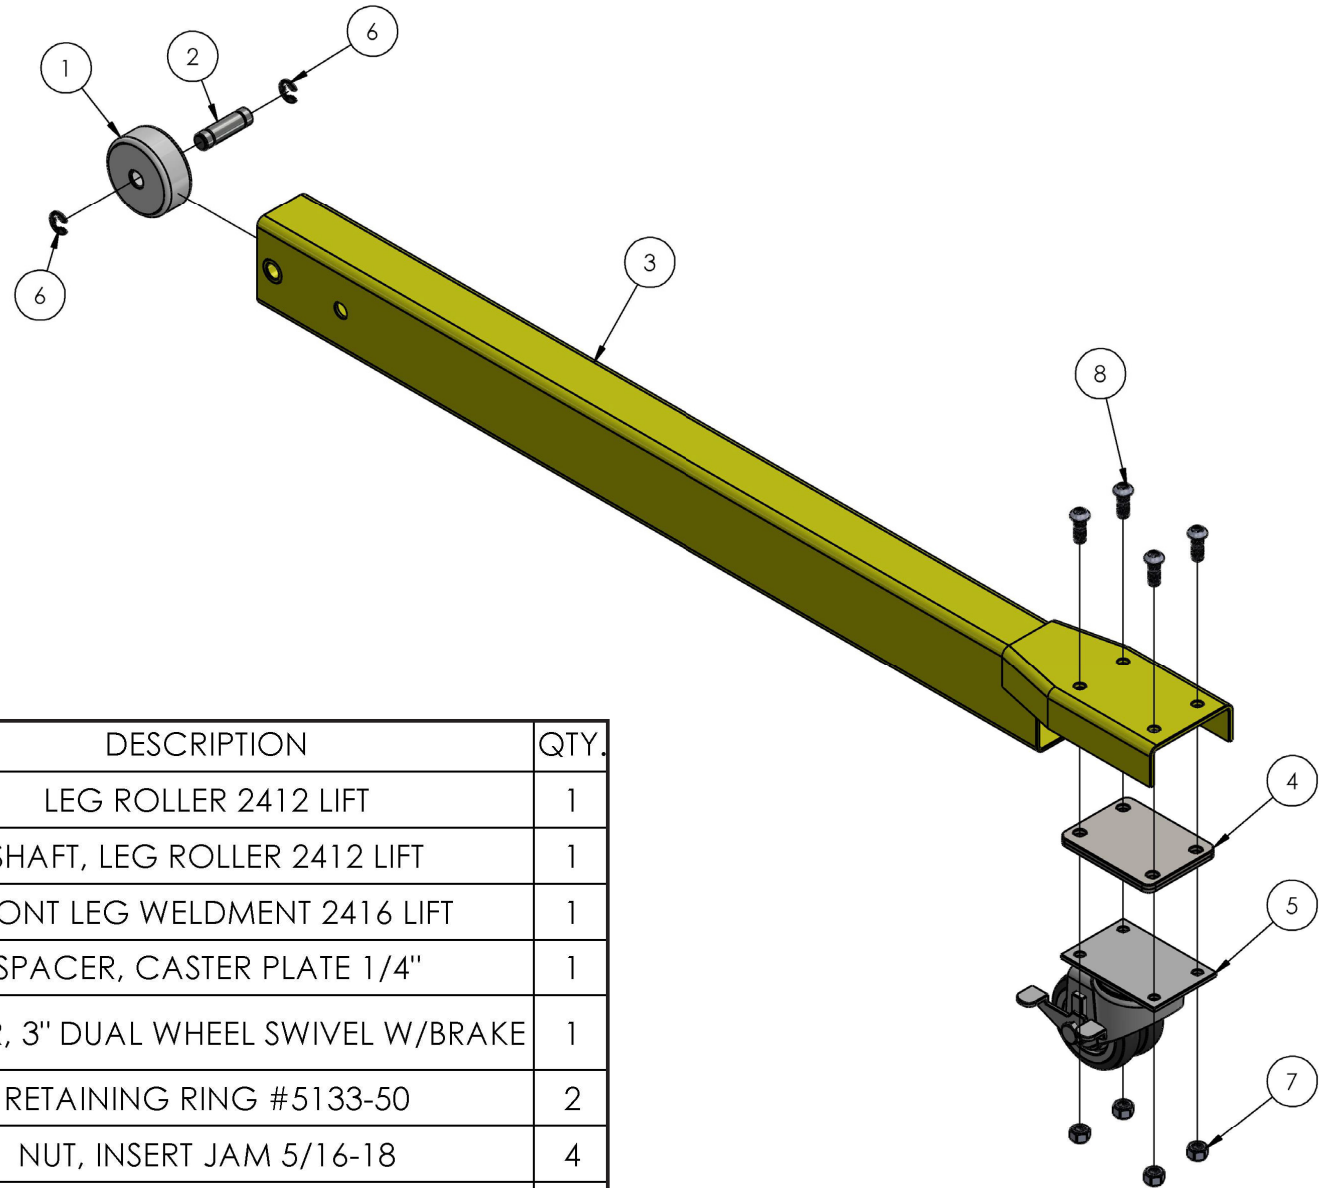

2416 FRONT LEG ASSEMBLY

ITEM NO.	PART NUMBER	DESCRIPTION	QTY.
1	784811	LEG ROLLER 2412 LIFT	1
2	784812	SHAFT, LEG ROLLER 2412 LIFT	1
3	784818	FRONT LEG WELDMENT 2416 LIFT	1
4	784814	SPACER, CASTER PLATE 1/4"	1
5	779036	CASTER, 3" DUAL WHEEL SWIVEL W/BRAKE	1
6	776079	RETAINING RING #5133-50	2
7	772502	NUT, INSERT JAM 5/16-18	4
8	771239	SCREW, BHC 5/16-18 X 7/8"	4