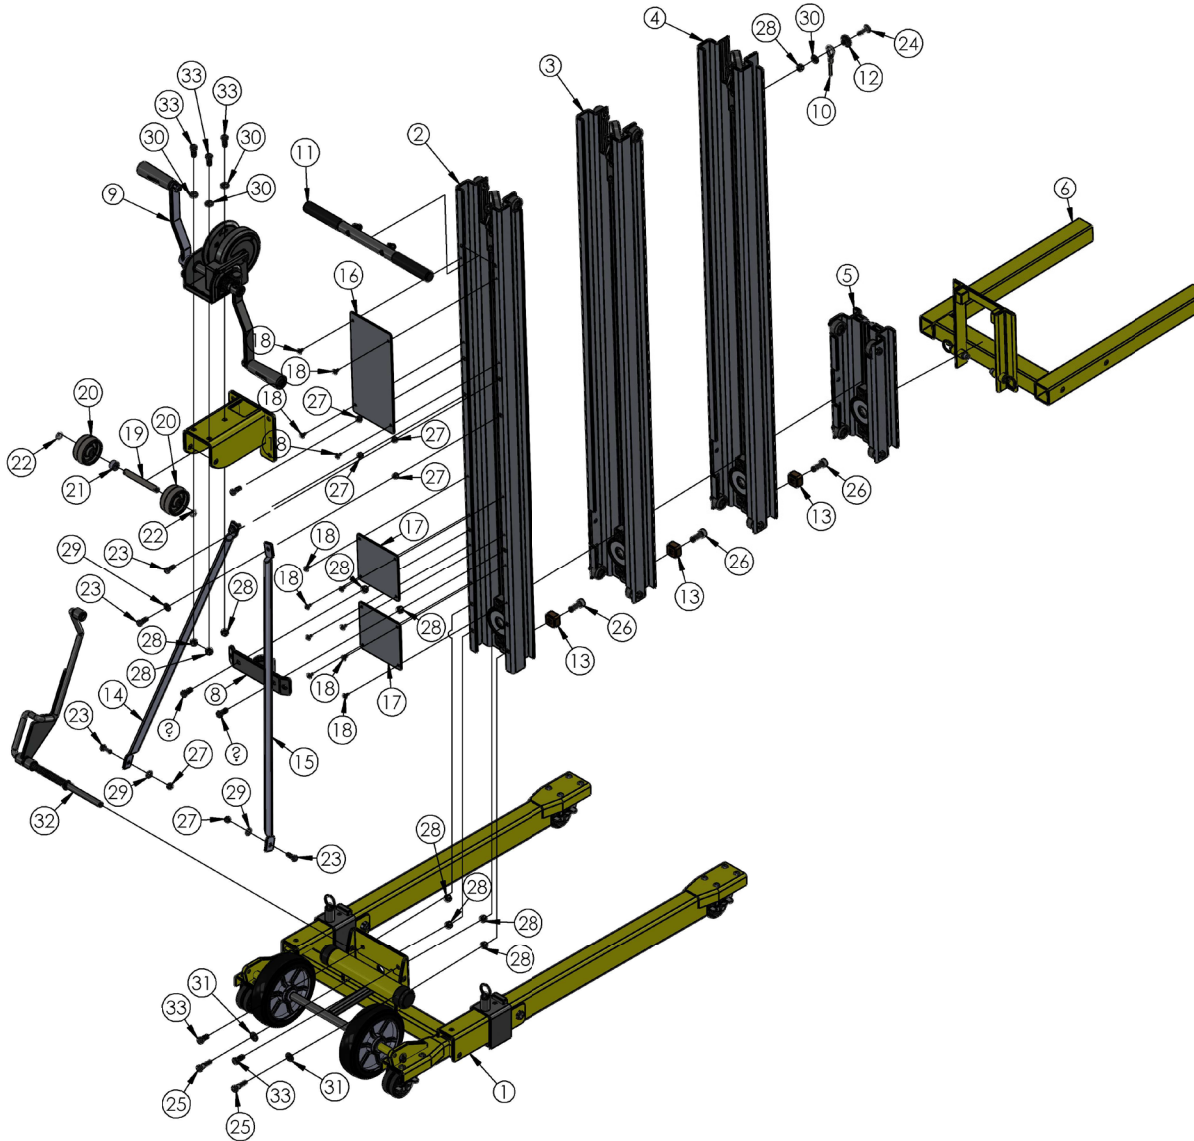

# 2412 SERIES LIFT ASSEMBLY

ITEM NO.	PART NUMBER	DESCRIPTION	QTY.
1	784715	BASE ASSEMBLY 2412 LIFT	1
2	784720	BOTTOM MAST ASSEMBLY 2412 LIFT	1
3	784730	CENTER MAST ASSEMBLY 2412 LIFT	1
4	784740	TOP MAST ASSEMBLY 2412 LIFT	1
5	784765	CARRIAGE ASSEMBLY 2412 LIFT	1
6	784770	FORK ASSEMBLY 2400 LIFT	1
7	784775	WINCH MOUNTING WELDMENT 2400	1
8	784784	SPREADER PLATE ASSEMBLY 2400	1
9	784785	WINCH ASSEMBLY, 2400 LIFT	1
10	784790	LOAD LINE 2412	1
11	784282	TOP HANDLE ASSEMBLY 2400	1
12	782910	ROPE RET. WASHER	1
13	783575	STOP BLOCK	3
14	784251	MAST BRACE (LEFT) 2200 LIFT	1
15	784252	MAST BRACE (RIGHT) 2200 LIFT	1
16	784748	MAST COVER ALUM -TOP 2400	1
17	784749	MAST COVER ALUM -BTM 2400	2
18	776055	SCREW, SM #8 X 3/4 SELF TAPPING	12
19	784778	SHAFT, WHEEL 2400 LIFT	1
20	779012	WHEEL, POLYOLEFIN 3"	2
21	784394	SPACER, PULLEY 1/2"	1
22	774053	COTTER, CIRCLE Z/P 0.048 X 0.75"	2
23	771052	SCREW, HHC 5/16-18 X 1 PLTD	6
24	771260	SCREW, FHSC 3/8-16 X 1.25"LN	1
25	771090	SCREW, HHC 3/8-16 X 1.5"	2
26	771261	SCREW, SHC 1/2-13 X 1-1/4	3
27	772502	NUT, INSERT JAM 5/16-18	6
28	772355	NUT, INSERT LOCK 3/8-16	10
29	773042	WASHER, FLAT 5/16	4
30	773022	WASHER, FLAT 3/8 SAE HARDENED	4
31	773040	WASHER, FLAT 3/8	2
32	784827	MAST HOLD DOWN, BAR TYPE 2400	1
33	771107	SCREW, HHC 3/8-16 X 1	7

# 2412 BASE ASSEMBLY

ITEM NO.	PART NUMBER	DESCRIPTION	QTY.
1	784800	BASE WELDMENT 2412 LIFT	1
2	784810	FRONT LEG ASSEMBLY 2412 LIFT	2
3	784820	LEG LOCK ASSEMBLY 2400 LIFT	2
4	779031	WHEEL, 8" THERMOPLASTIC GRAY	2
5	779036	CASTER, 3" DUAL WHEEL SWIVEL W/BRAKE	2
6	784585	AXLE, 2412 LIFT	1
7	774053	COTTER, CIRCLE Z/P 0.048 X 0.75"	2
8	779905	CAP, 2" OD TUBE, BLACK	2
9	772358	NUT, INSERT JAM 1/2 -13	2
10	772502	NUT, INSERT JAM 5/16-18	8
11	771049	SCREW, BHC 5/16-19 X .625"LN	8
12	771142	SCREW,HHC 1/2-13 X 3"	2
13	773060	WASHER, FLAT 1/2 USS	4
14	784907	AXLE SUPPORT REINFORCEMENT WELDMENT	1