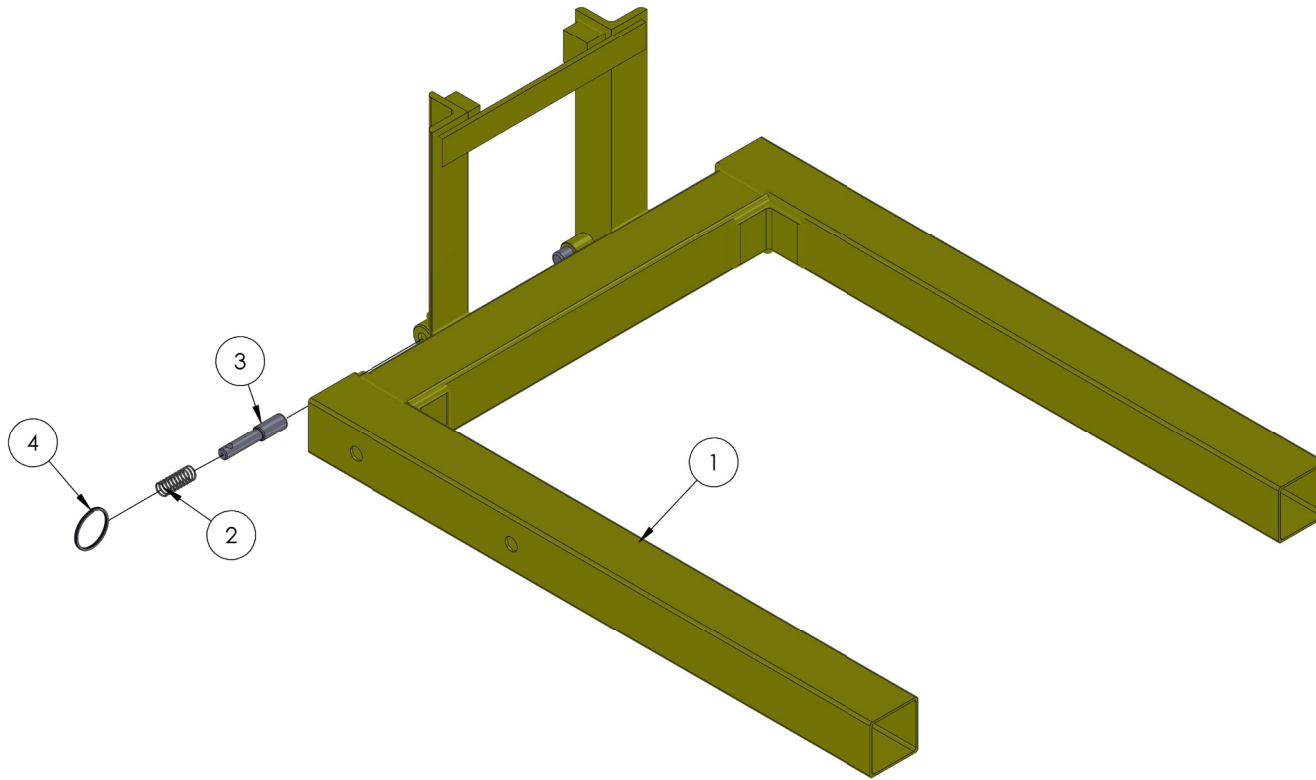

FORK ASSEMBLY

ITEM NO.	PART NUMBER	DESCRIPTION	QTY.
1	784771	FORK WELDMENT 2400 LIFT	1
2	776212	SPRING, #DWC - 042 - G - 9	2
3	782510	PLUNGER	2
4	775110	SPLIT RING 1-1/4" NICKLE PLATED	2