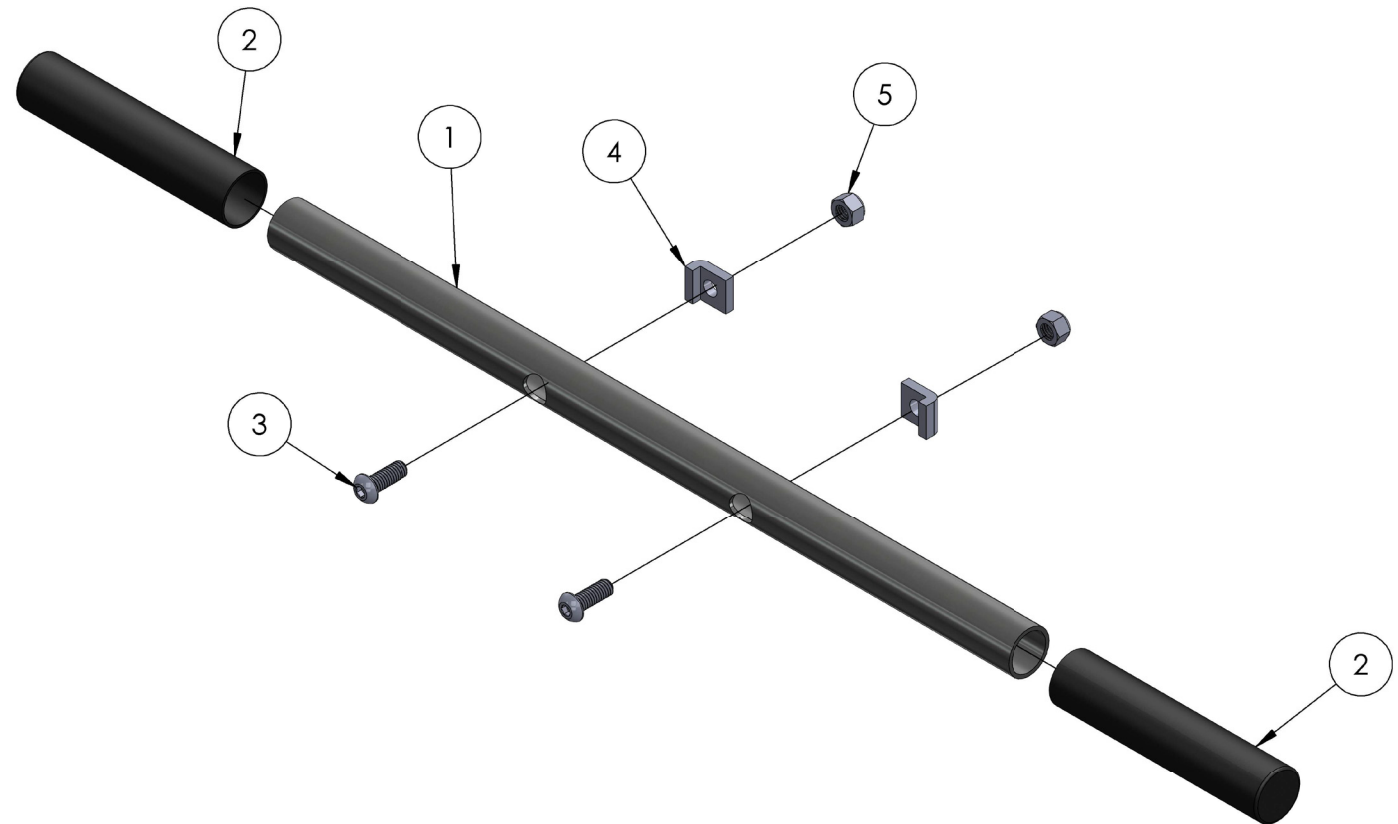

TOP HANDLE ASSEMBLY

ITEM NO.	PART NUMBER	DESCRIPTION	QTY.
1	784280	TOP HANDLE, 2200 LIFT	1
2	779527	HAND GRIP 1" X 5"LN	2
3	771239	SCREW, BHC 5/16-18 X 7/8	2
4	773120	CLAMP, 5/16	2
5	772502	NUT, INSERT JAM 5/16-18	2