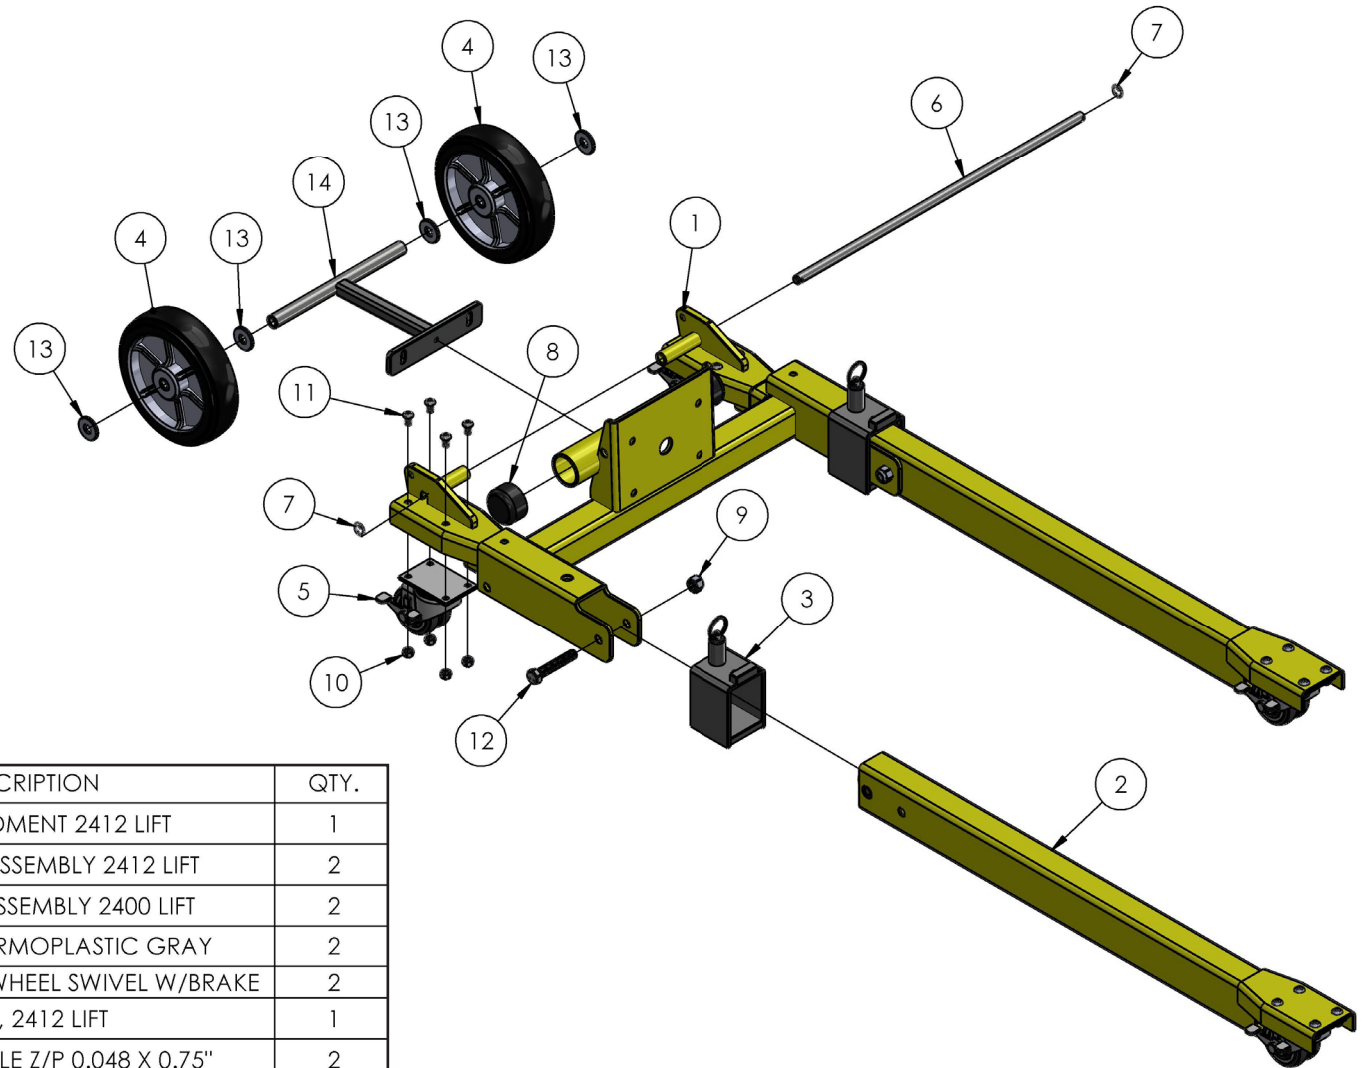

# 2412 SERIES LIFT ASSEMBLY

ITEM NO.	PART NUMBER	DESCRIPTION	QTY.
1	784715	BASE ASSEMBLY 2412 LIFT	1
2	784720	BOTTOM MAST ASSEMBLY 2412 LIFT	1
3	784730	CENTER MAST ASSEMBLY 2412 LIFT	1
4	784740	TOP MAST ASSEMBLY 2412 LIFT	1
5	784765	CARRIAGE ASSEMBLY 2412 LIFT	1
6	784770	FORK ASSEMBLY 2400 LIFT	1
7	784775	WINCH MOUNTING WELDMENT 2400	1
8	784784	SPREADER PLATE ASSEMBLY 2400	1
9	784785	WINCH ASSEMBLY, 2400 LIFT	1
10	784790	LOAD LINE 2412	1
11	784282	TOP HANDLE ASSEMBLY 2400	1
12	782910	ROPE RET. WASHER	1
13	783575	STOP BLOCK	3
14	784251	MAST BRACE (LEFT) 2200 LIFT	1
15	784252	MAST BRACE (RIGHT) 2200 LIFT	1
16	784748	MAST COVER ALUM -TOP 2400	1
17	784749	MAST COVER ALUM -BTM 2400	2
18	776055	SCREW, SM #8 X 3/4 SELF TAPPING	12
19	784778	SHAFT, WHEEL 2400 LIFT	1
20	779012	WHEEL, POLYOLEFIN 3"	2
21	784394	SPACER, PULLEY 1/2"	1
22	774053	COTTER, CIRCLE Z/P 0.048 X 0.75"	2
23	771052	SCREW, HHC 5/16-18 X 1 PLTD	6
24	771260	SCREW, FHSC 3/8-16 X 1.25"LN	1
25	771090	SCREW, HHC 3/8-16 X 1.5"	2
26	771261	SCREW, SHC 1/2-13 X 1-1/4	3
27	772502	NUT, INSERT JAM 5/16-18	6
28	772355	NUT, INSERT LOCK 3/8-16	10
29	773042	WASHER, FLAT 5/16	4
30	773022	WASHER, FLAT 3/8 SAE HARDENED	4
31	773040	WASHER, FLAT 3/8	2
32	784827	MAST HOLD DOWN, BAR TYPE 2400	1
33	771107	SCREW, HHC 3/8-16 X 1	7

# 2412 BASE ASSEMBLY

ITEM NO.	PART NUMBER	DESCRIPTION	QTY.
1	784800	BASE WELDMENT 2412 LIFT	1
2	784810	FRONT LEG ASSEMBLY 2412 LIFT	2
3	784820	LEG LOCK ASSEMBLY 2400 LIFT	2
4	779031	WHEEL, 8" THERMOPLASTIC GRAY	2
5	779036	CASTER, 3" DUAL WHEEL SWIVEL W/BRAKE	2
6	784585	AXLE, 2412 LIFT	1
7	774053	COTTER, CIRCLE Z/P 0.048 X 0.75"	2
8	779905	CAP, 2" OD TUBE, BLACK	2
9	772358	NUT, INSERT JAM 1/2 -13	2
10	772502	NUT, INSERT JAM 5/16-18	8
11	771049	SCREW, BHC 5/16-19 X .625"LN	8
12	771142	SCREW,HHC 1/2-13 X 3"	2
13	773060	WASHER, FLAT 1/2 USS	4
14	784907	AXLE SUPPORT REINFORCEMENT WELDMENT	1