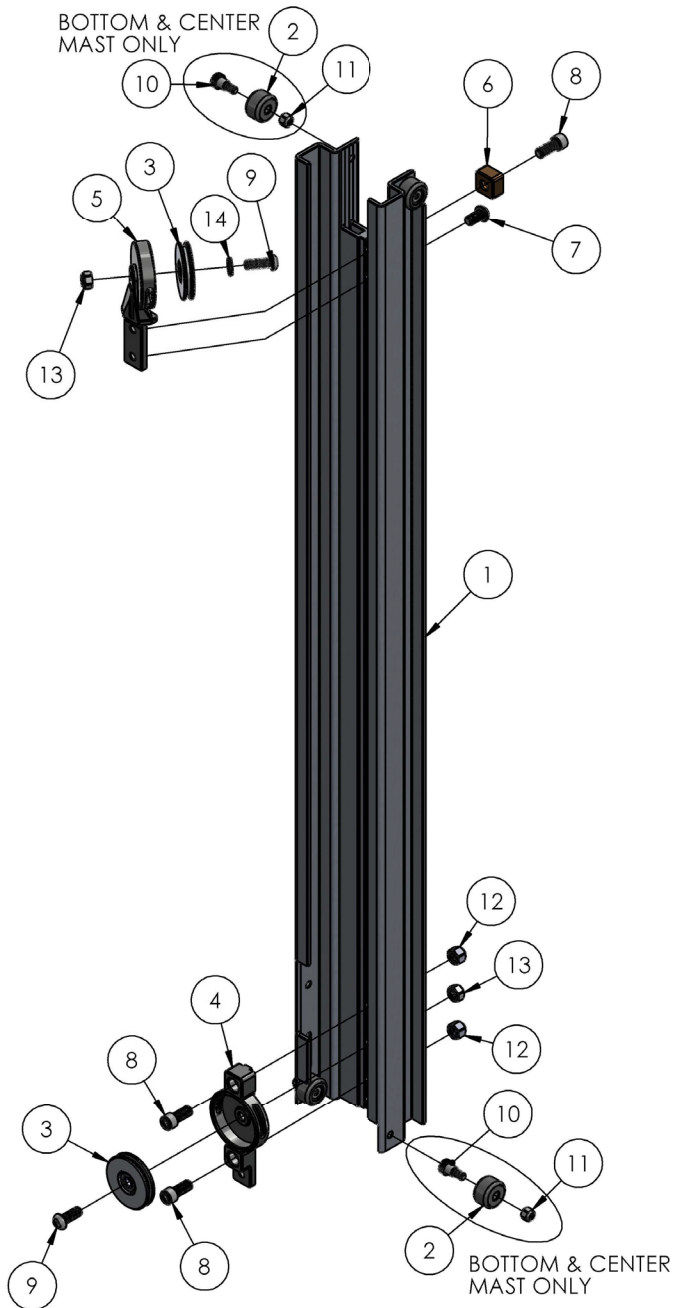

MAST ASSEMBLY

ITEM NO.	PART NUMBER	DESCRIPTION	QTY.
1	784721	BOTTOM MAST MACHINED 2412 LIFT	1
1	784731	CENTER MAST MACHINED 2412 LIFT	1
1	784741	TOP MAST MACHINED 2412	1
2	784722	MAST ROLLER	4
2	784722	MAST ROLLER (TOP& BOTTOM) QTY 2	*
2	784722	MAST ROLLER (CENTER) QTY 4	*
3	784724	PULLEY ASSEMBLY 3"	2
4	784705	PULLEY COVER, 2400 SERIES LIFT	1
5	784710	PULLEY MOUNT, 2400 SERIES LIFT	1
6	783575	STOP BLOCK	1
7	771259	SCREW, BHSC 1/2-13 X 1.0"LN	1
8	771261	SCREW, SHC 1/2-13 X 1-1/4	3
9	771263	SCREW, BHC M12-1.75 X 3.5"	2
10	771350	SCREW, SHOULDER 1/2 X 1/2	4
11	772350	NUT, INSERT JAM 3/8 - 16	4
12	772358	NUT, INSERT JAM 1/2 - 13	2
13	772505	NUT, INSERT JAM M12	2
14	773096	WASHER, FLAT M12	2