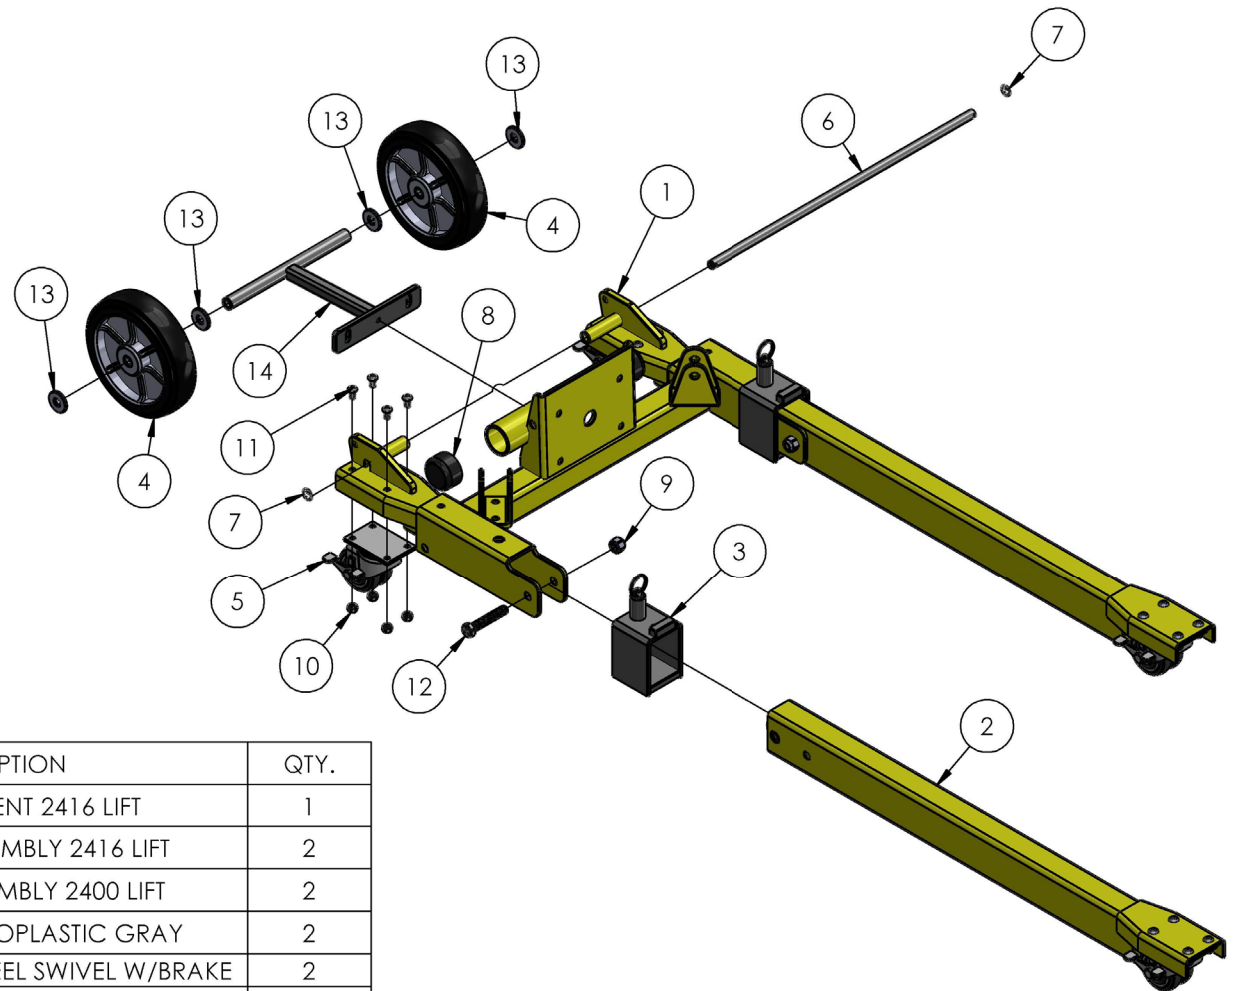

# 2412 BASE ASSEMBLY

ITEM NO.	PART NUMBER	DESCRIPTION	QTY.
1	784800	BASE WELDMENT 2412 LIFT	1
2	784810	FRONT LEG ASSEMBLY 2412 LIFT	2
3	784820	LEG LOCK ASSEMBLY 2400 LIFT	2
4	779031	WHEEL, 8" THERMOPLASTIC GRAY	2
5	779036	CASTER, 3" DUAL WHEEL SWIVEL W/BRAKE	2
6	784585	AXLE, 2412 LIFT	1
7	774053	COTTER, CIRCLE Z/P 0.048 X 0.75"	2
8	779905	CAP, 2" OD TUBE, BLACK	2
9	772358	NUT, INSERT JAM 1/2 -13	2
10	772502	NUT, INSERT JAM 5/16-18	8
11	771049	SCREW, BHC 5/16-19 X .625"LN	8
12	771142	SCREW,HHC 1/2-13 X 3"	2
13	773060	WASHER, FLAT 1/2 USS	4
14	784907	AXLE SUPPORT REINFORCEMENT WELDMENT	1

# 2412 FRONT LEG ASSEMBLY

ITEM NO.	PART NUMBER	DESCRIPTION	QTY.
1	784811	LEG ROLLER 2412 LIFT	1
2	784812	SHAFT, LEG ROLLER 2412 LIFT	1
3	784815	FRONT LEG WELDMENT 2412 LIFT	1
4	773098	SPACER 2-3/4 X 3-3/4 X 1/8" THK	1
5	772502	NUT, INSERT JAM 5/16-18	4
6	776079	RETAINING RING #5133-50	2
7	779036	CASTER, 3" DUAL WHEEL SWIVEL W/BRAKE	1
8	771269	SCREW, BHC 5/16-18 X 0.75	4

# 2416 BASE ASSEMBLY

ITEM NO.	PART NUMBER	DESCRIPTION	QTY.
1	784799	BASE WELDMENT 2416 LIFT	1
2	784813	FRONT LEG ASSEMBLY 2416 LIFT	2
3	784820	LEG LOCK ASSEMBLY 2400 LIFT	2
4	779031	WHEEL, 8" THERMOPLASTIC GRAY	2
5	779036	CASTER, 3" DUAL WHEEL SWIVEL W/BRAKE	2
6	784585	AXLE, 2412 LIFT	1
7	774053	COTTER, CIRCLE Z/P 0.048 X 0.75"	2
8	779905	CAP, 2" OD TUBE, BLACK	2
9	772358	NUT, INSERT JAM 1/2 -13	2
10	772502	NUT, INSERT JAM 5/16-18	8
11	771049	SCREW, BHC 5/16-19 X .625"LN	8
12	771142	SCREW, HHC 1/2-13 X 3"	2
13	773060	WASHER, FLAT 1/2 USS	4
14	784907	AXLE SUPPORT REINFORCEMENT WELDMENT	1