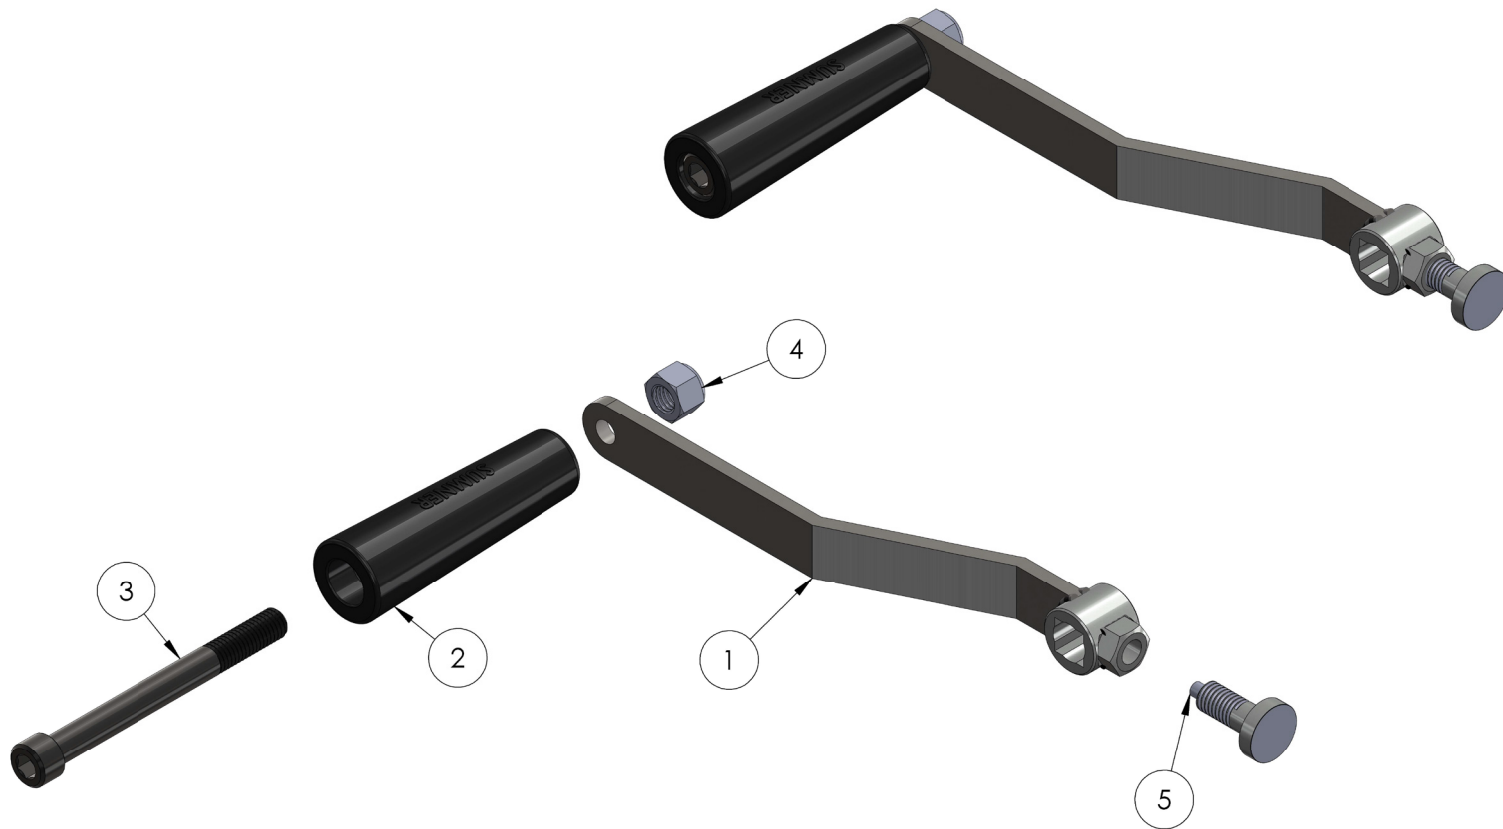

# FORK ASSEMBLY

ITEM NO.	PART NUMBER	DESCRIPTION	QTY.
1	784771	FORK WELDMENT 2400 LIFT	1
2	776212	SPRING, #DWC - 042 - G - 9	2
3	782510	PLUNGER	2
4	775110	SPLIT RING 1-1/4" NICKLE PLATED	2

# OUTRIGGER ASSEMBLY

ITEM NO.	PART NUMBER	DESCRIPTION	QTY.
1	784901	LEG ASSEMBLY, OUTRIGGER 2416	2
2	783938	OUTRIGGER SUPPORT TUBE, 2500	2
3	783940	OUTRIGGER LOCK ASSEMBLY	2
4	774080	PIN ROLL 3/16 X 1.0" LN	2
5	778348	LABEL, LOWER STABILIZER LEG	2
6	778362	TAPE, 2" B/Y CAUTION STRIP	2
7	771090	SCREW, HHC 3/8-16 X 1.5"	2
8	771127	SCREW, HHC 1/2-13 X 2.5" GRD 5	2
9	772350	NUT, INSERT JAM 3/8 - 16	2
10	772358	NUT, INSERT JAM 1/2 -13	2
11	784902	LEG WELDMENT, OUTRIGGER 2416	1
12	779032	CASTER	1
13	773590	WASHER, LOCK 1/2"	1
14	772100	NUT, HEX 1/2-13 PLATED	1

# WINCH HANDLE ASSEMBLY

ITEM NO.	PART NUMBER	DESCRIPTION	QTY.
1	783756	WINCH HANDLE WELDMENT	1
2	780182	WINCH HANDLE SLEEVE	1
3	771254	SCREW, SHC 1/2 -13 X 5"LN	1
4	772358	NUT, INSERT JAM 1/2 -13	1
5	774180	SPRING PLUNGER, M 1/4 DIA.	1

# OUTRIGGER LOCK ASSEMBLY

OUTRIGGER SUPPORT TUBE STUB LOCKS ASSEMBLY IS INSTALLED TO SUPPORT THE ASSEMBLY DURING SHIPMENT AND IS TO BE DISCARDED BEFORE INSTALLATION.

ITEM NO.	PART NUMBER	DESCRIPTION	QTY.
1	783941	OUTRIGGER LOCK TUBE	1
2	783942	OUTRIGGER LOCK FINGER	2
3	783944	OUTRIGGER SUPPORT TUBE STUB	1
4	771141	SCREW, HHC 1/2-13X2.75" LN	1
5	772358	NUT, INSERT JAM 1/2 -13	1
6	779938	CAP, RECT RD END 3/16X0.5X2.0"	2
7	776221	CENTURY SPRING #2952	1
8	774084	PIN, SPRING 3/16X2.0"	2