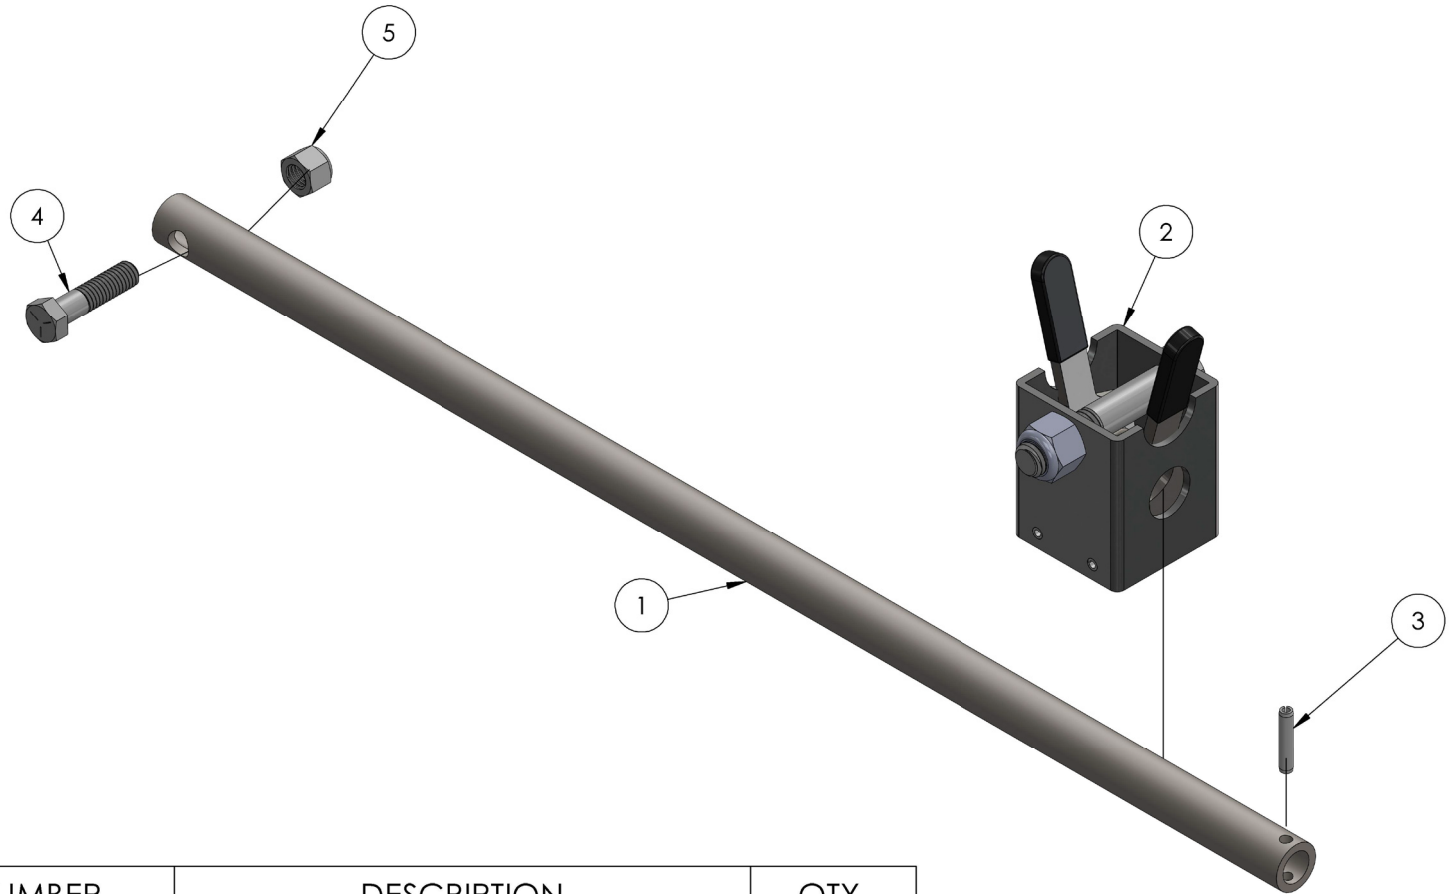

OUTRIGGER LOCK KIT ASSEMBLY

ITEM NO.	PART NUMBER	DESCRIPTION	QTY.
1	783938	OUTRIGGER SUPPORT TUBE, 2500	1
2	783940	OUTRIGGER LOCK ASSEMBLY	1
3	774080	PIN ROLL 3/16 X 1.0" LN	1
4	771090	SCREW, HHC 3/8-16 X 1.5"	1
5	772350	NUT, INSERT JAM 3/8 - 16	1