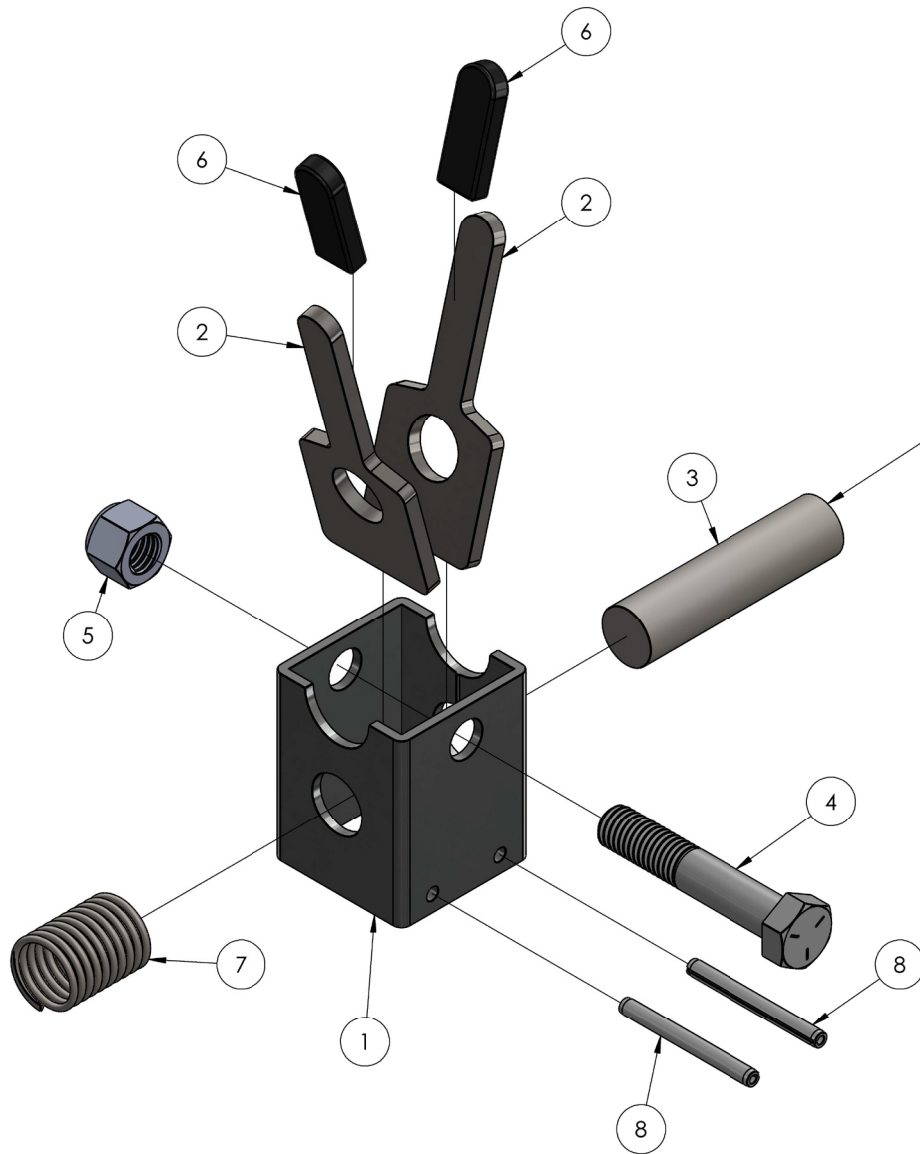

# FORK ASSEMBLY

ITEM NO.	PART NUMBER	DESCRIPTION	QTY.
1	784771	FORK WELDMENT 2400 LIFT	1
2	776212	SPRING, #DWC - 042 - G - 9	2
3	782510	PLUNGER	2
4	775110	SPLIT RING 1-1/4" NICKLE PLATED	2

# OUTRIGGER ASSEMBLY

ITEM NO.	PART NUMBER	DESCRIPTION	QTY.
1	784901	LEG ASSEMBLY, OUTRIGGER 2416	2
2	783938	OUTRIGGER SUPPORT TUBE, 2500	2
3	783940	OUTRIGGER LOCK ASSEMBLY	2
4	774080	PIN ROLL 3/16 X 1.0" LN	2
5	778348	LABEL, LOWER STABILIZER LEG	2
6	778362	TAPE, 2" B/Y CAUTION STRIP	2
7	771090	SCREW, HHC 3/8-16 X 1.5"	2
8	771127	SCREW, HHC 1/2-13 X 2.5" GRD 5	2
9	772350	NUT, INSERT JAM 3/8 - 16	2
10	772358	NUT, INSERT JAM 1/2 -13	2
11	784902	LEG WELDMENT, OUTRIGGER 2416	1
12	779032	CASTER	1
13	773590	WASHER, LOCK 1/2"	1
14	772100	NUT, HEX 1/2-13 PLATED	1

# WINCH HANDLE ASSEMBLY

ITEM NO.	PART NUMBER	DESCRIPTION	QTY.
1	783756	WINCH HANDLE WELDMENT	1
2	780182	WINCH HANDLE SLEEVE	1
3	771254	SCREW, SHC 1/2 -13 X 5"LN	1
4	772358	NUT, INSERT JAM 1/2 -13	1
5	774180	SPRING PLUNGER, M 1/4 DIA.	1

# OUTRIGGER LOCK ASSEMBLY

OUTRIGGER SUPPORT TUBE STUB LOCKS ASSEMBLY IS INSTALLED TO SUPPORT THE ASSEMBLY DURING SHIPMENT AND IS TO BE DISCARDED BEFORE INSTALLATION.

ITEM NO.	PART NUMBER	DESCRIPTION	QTY.
1	783941	OUTRIGGER LOCK TUBE	1
2	783942	OUTRIGGER LOCK FINGER	2
3	783944	OUTRIGGER SUPPORT TUBE STUB	1
4	771141	SCREW, HHC 1/2-13X2.75" LN	1
5	772358	NUT, INSERT JAM 1/2 -13	1
6	779938	CAP, RECT RD END 3/16X0.5X2.0"	2
7	776221	CENTURY SPRING #2952	1
8	774084	PIN, SPRING 3/16X2.0"	2