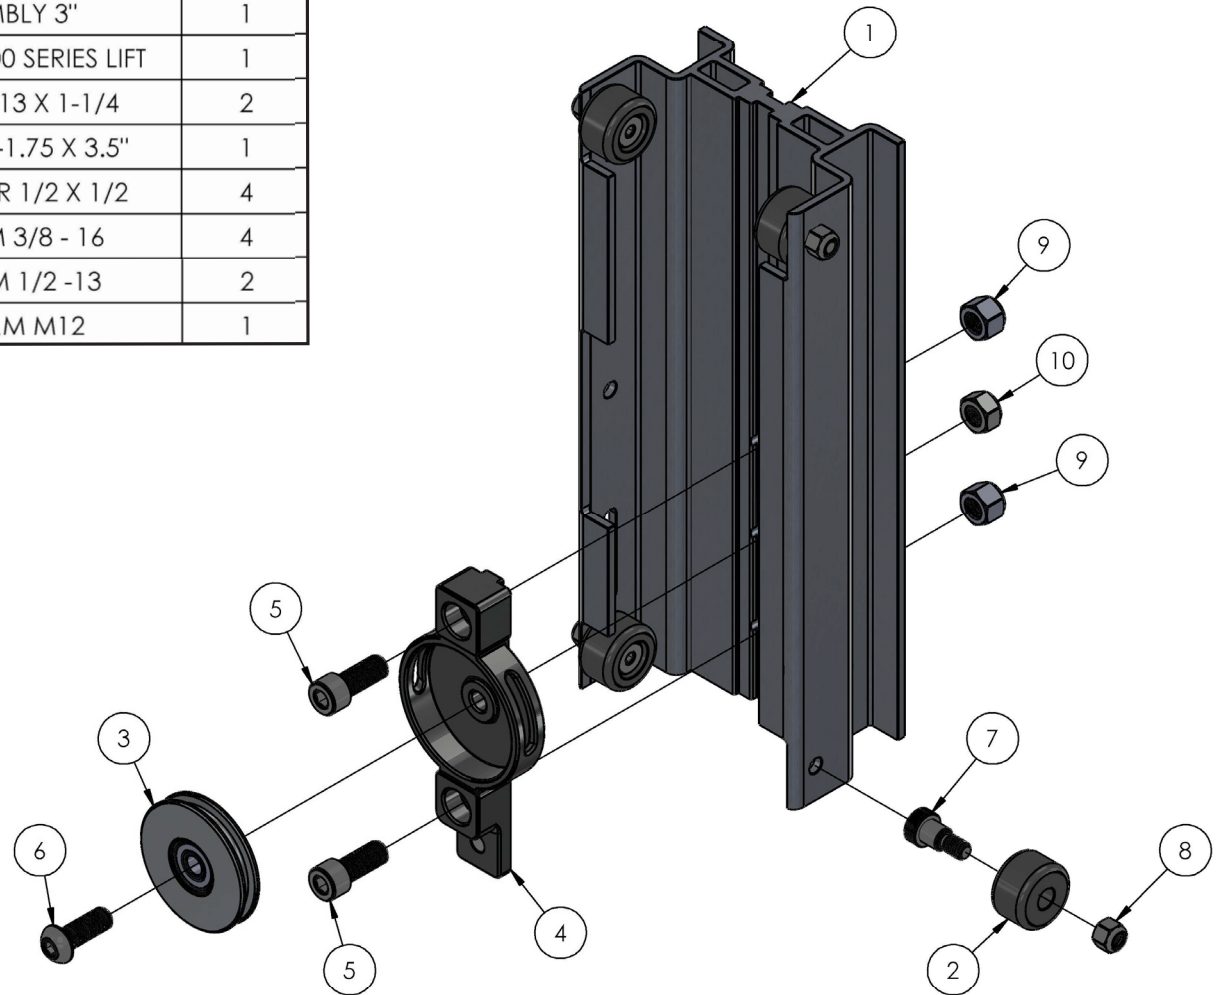

CARRIAGE ASSEMBLY

ITEM NO.	PART NUMBER	DESCRIPTION	QTY.
1	784766	CARRIAGE MACHINED 2400 LIFT	1
2	784722	MAST ROLLER	4
3	784724	PULLEY ASSEMBLY 3"	1
4	784705	PULLEY COVER, 2400 SERIES LIFT	1
5	771261	SCREW, SHC 1/2-13 X 1-1/4	2
6	771263	SCREW, BHC M12-1.75 X 3.5"	1
7	771350	SCREW, SHOULDER 1/2 X 1/2	4
8	772350	NUT, INSERT JAM 3/8 - 16	4
9	772358	NUT, INSERT JAM 1/2 -13	2
10	772505	NUT, INSERT JAM M12	1