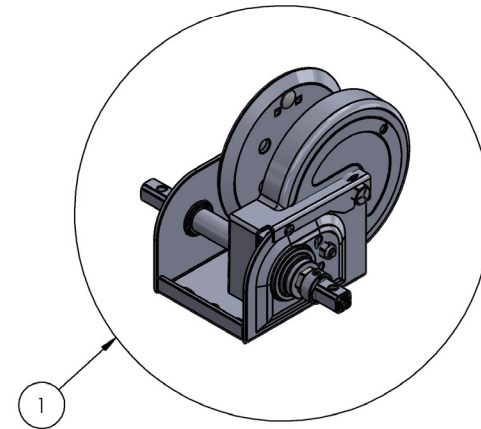

# TOP HANDLE ASSEMBLY

ITEM NO.	PART NUMBER	DESCRIPTION	QTY.
1	784280	TOP HANDLE, 2200 LIFT	1
2	779527	HAND GRIP 1" X 5"LN	2
3	771239	SCREW, BHC 5/16-18 X 7/8	2
4	773120	CLAMP, 5/16	2
5	772502	NUT, INSERT JAM 5/16-18	2

# TRAY ASSEMBLY

ITEM NO.	PART NUMBER	DESCRIPTION	QTY.
1	784321	TRAY WELDMENT 2412 LIFT	1
2	783342	PLUNGER	1
3	776212	SPRING, #DWC - 042 - G - 9	1
4	775110	SPLIT RING 1-1/4" NICKLE PLATED	1

# SPREADER PLATE ASSEMBLY

ITEM NO.	PART NUMBER	DESCRIPTION	QTY.
1	784788	SPREADER PLATE WELDMENT	1
2	780297	SHEAVE, EQUALIZING 2" R-SERIES	1
3	782960	ROLLER SHAFT	1
4	773094	WASHER, FLAT 1/2 SAE	1
5	771120	SCREW, HHC 1/2-13 x 1.5" LN	1
6	772358	NUT, INSERT JAM 1/2 -13	1

# WINCH ASSEMBLY

ITEM NO.	PART NUMBER	DESCRIPTION	QTY.
1	784785	WINCH ASSEMBLY NEW, 2400 LIFT W/O HANDLE	1
2	2400 WINCH HOUSING	<b>NOT FOR SALE</b>	1
3	785957	WINCH SHAFT KIT, 2400 LIFT (NEW THREAD)	1
4	785958	WINCH HOUSING BEARINGS, 2400 LIFT	1
5	785960	WINCH DRUM W/SHAFT, 2400 LIFT	1
6	785962	WINCH COVER, 2400 LIFT	1
7	783757	WINCH HANDLE	2
8	784841	WINCH TWO HANDLE REPLACEMENT KIT	1
9	785968	CABLE KEEPER KIT, 2400 LIFT	1