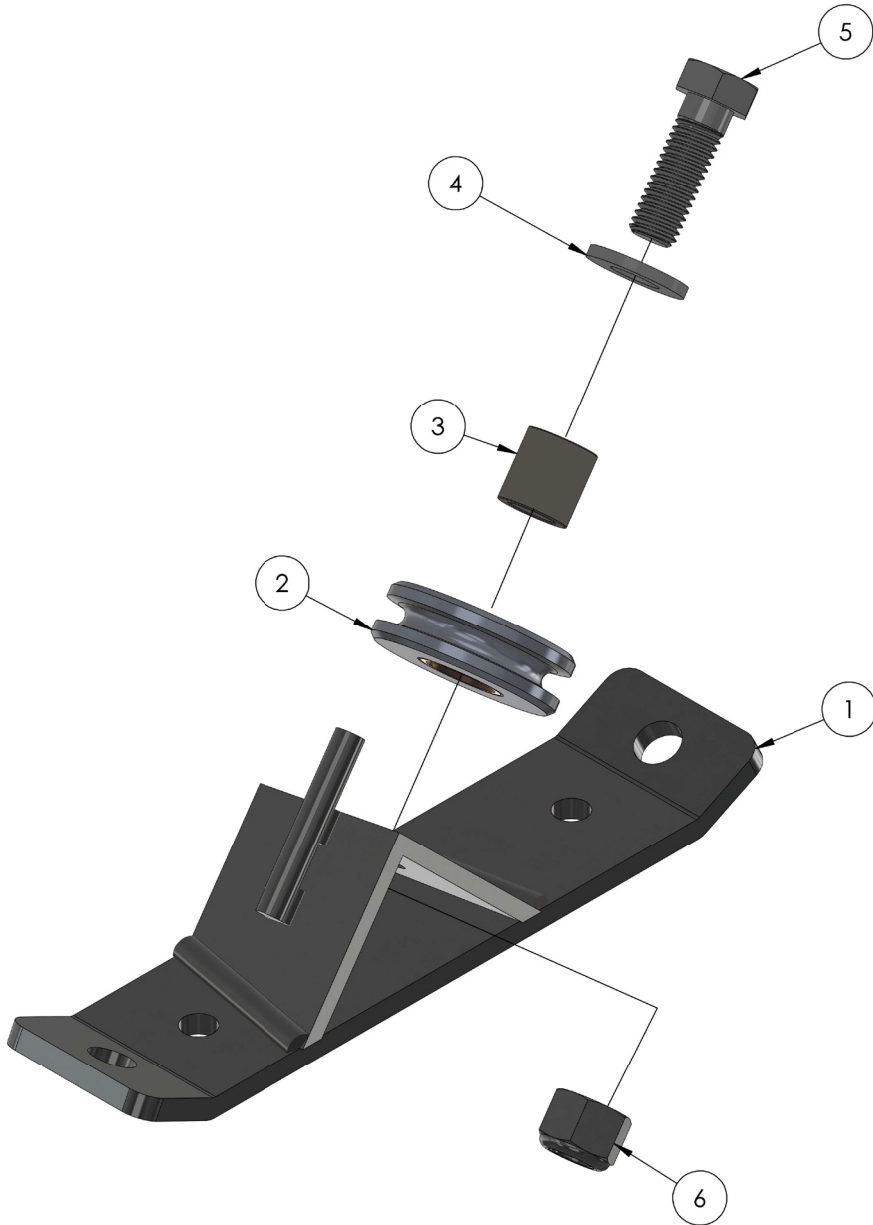

SPREADER PLATE ASSEMBLY

ITEM NO.	PART NUMBER	DESCRIPTION	QTY.
1	784788	SPREADER PLATE WELDMENT	1
2	780297	SHEAVE, EQUALIZING 2" R-SERIES	1
3	782960	ROLLER SHAFT	1
4	773094	WASHER, FLAT 1/2 SAE	1
5	771120	SCREW, HHC 1/2-13 x 1.5" LN	1
6	772358	NUT, INSERT JAM 1/2 -13	1