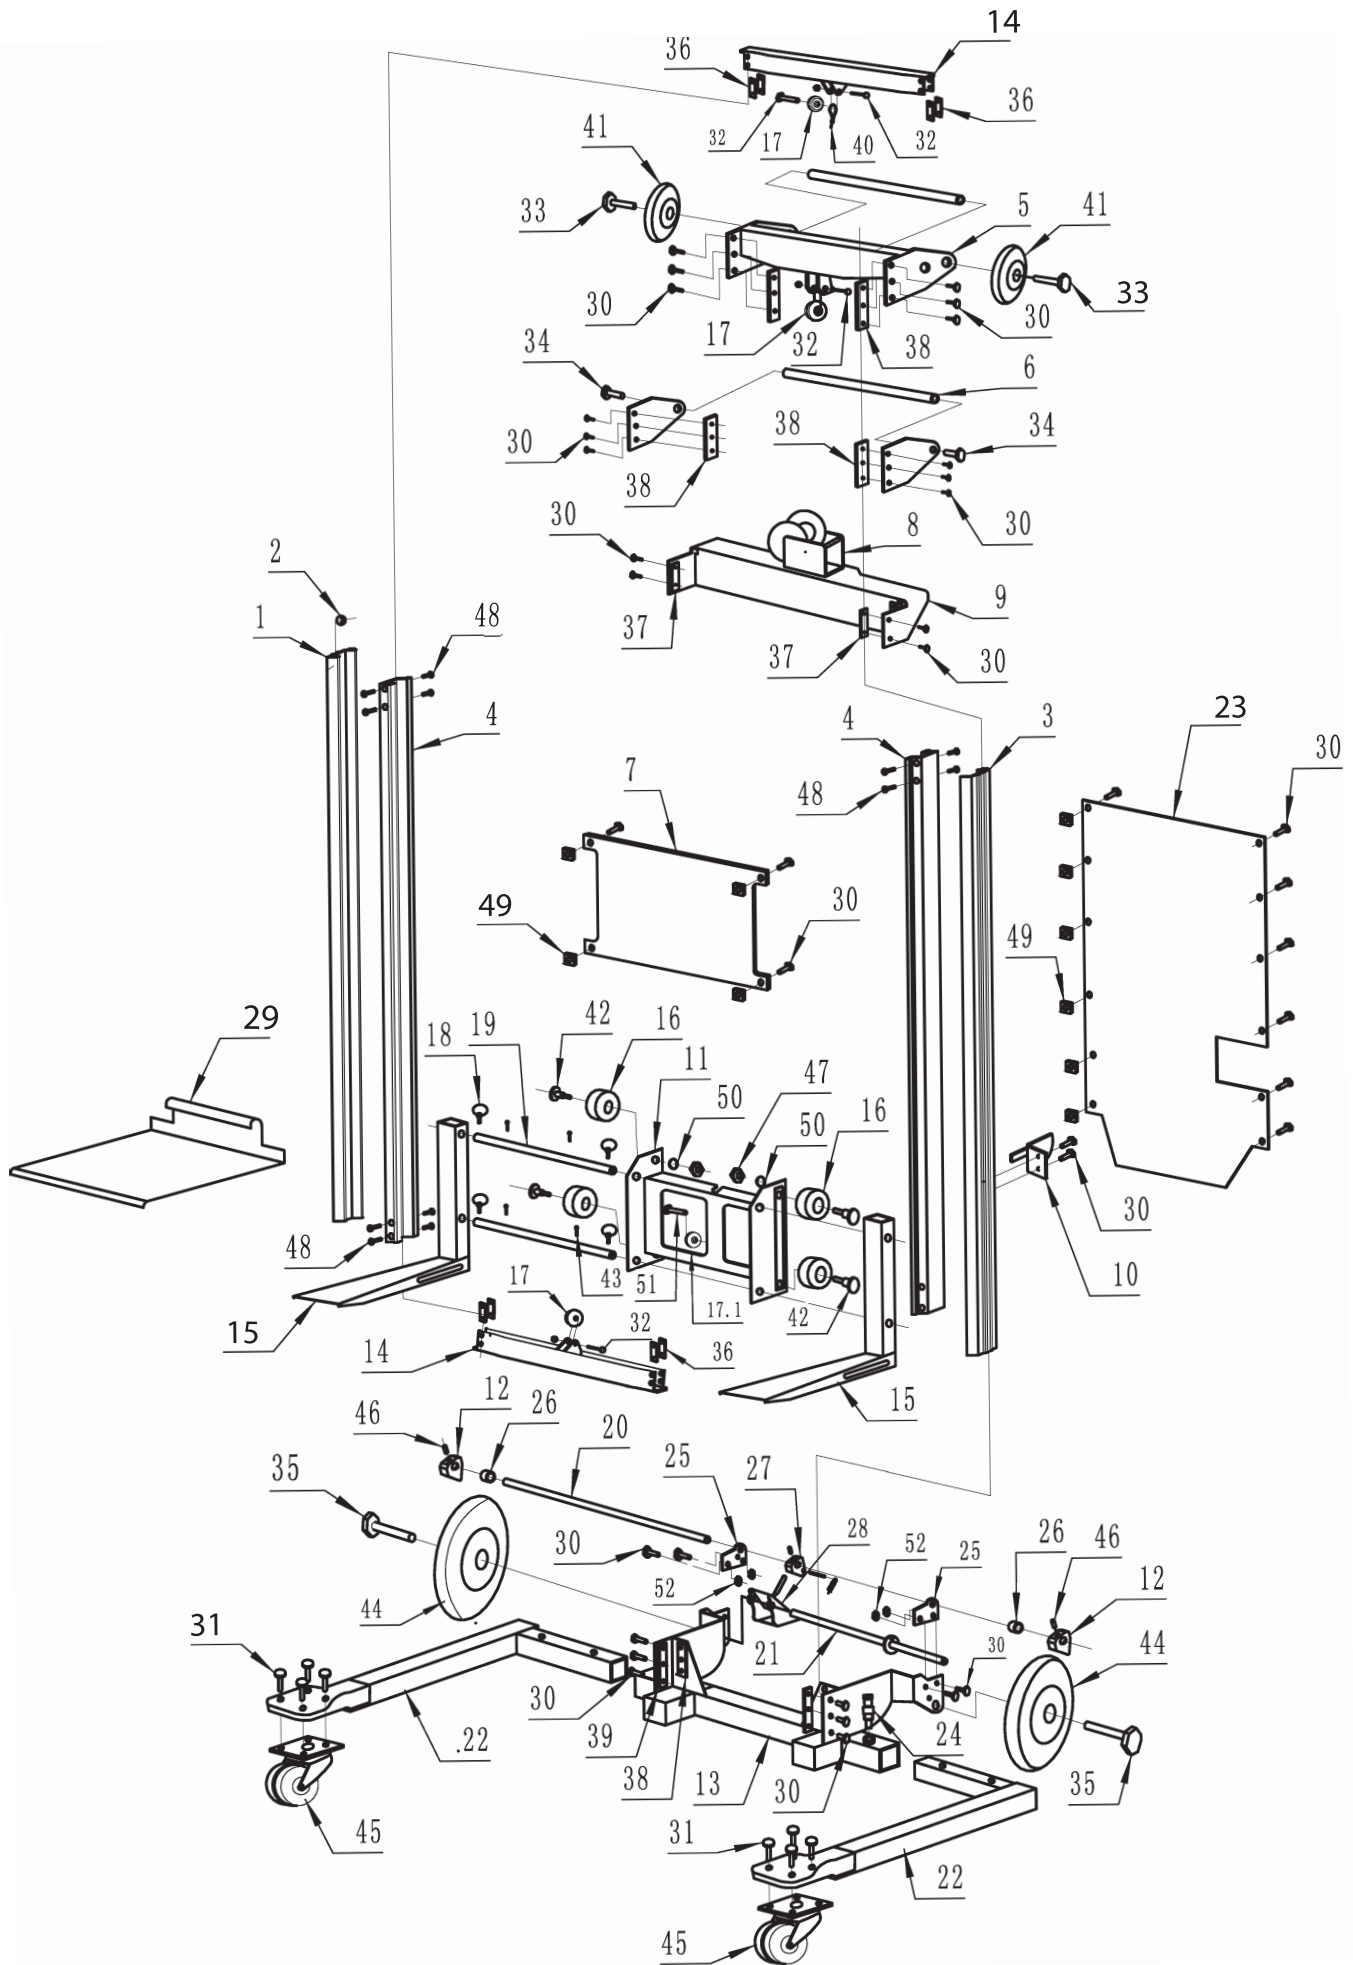

# SUMNER 1910 SERIES LIFT

Item	Part No.	Item Description	Qty
1	Not For Sale	LEFT MAST FRAME	1
2	782055	GASKET, 1900 LIFT	30
3	Not For Sale	RIGHT MAST FRAME	1
4	Not For Sale	INNER FRAME	2
5	782058	UP SUPPORT FRAME ASSEMBLY, 1900 LIFT	1
6	782059	OPERATOR HANDLE, 1900 LIFT	1
7	782060	DECAL PLATE, 1900 LIFT	1
8	784791	MANUAL WINCH, 1900 LIFT	1
9	782062	WINCH MOUNTING SUPPORT BRKT, 1900 LIFT	1
10	782063	LIMIT POSITION ASSEMBLY, 1900 LIFT	1
11	782064	CARRIAGE, 1900 LIFT	1
12	782065	BRAKE BLOCK, 1900 LIFT	2
13	782066	BASE ASSEMBLY, 1900 LIFT	1
14	782067	BEAM, 1900 LIFT	2
15	782068	FORK, 1900 LIFT	2
16	782069	ROLLER WHEEL, 1900 LIFT	4
17	782070	UPPER/LOWER PULLEY, 1900 LIFT	3
18	782071	FORK LOCK PIN, 1900 LIFT	4
19	782072	CARRIAGE CROSSBAR, 1900 LIFT	2
20	782073	BRAKE SHAFT, 1900 LIFT	1
21	782074	PEDAL SHAFT ASSEMBLY, 1900 LIFT	1
22	782154	STANDARD SUPPORT LEGS	1
23	782076	BAFFLE PLATE, 1900 LIFT	1
24	782077	SPACER PIN, 1900 LIFT	2
25	782078	BRAKE SHAFT SUPPORT PLATE, 1900 LIFT	2
26	782079	BRAKE LOCATING ASSEMBLY, 1900 LIFT	2
27	782080	BRAKE ADJUSTMENT BLOCK, 1900 LIFT	1
28	782081	PEDAL ASSEMBLY, 1900 LIFT	1
29	782082	DECK PLATFORM (OPTION), 1900 LIFT	1
30	771180	SCREW,HHC M6 X 12	38
31	771181	SCREW,HHC M8 X 16	8
32	771182	SCREW,HHC M10 X 60	3
33	771183	SCREW,HHC M12 X 55	2
34	771184	SCREW,HHC M12 X 20	2
35	771185	SCREW,HHC M14 X 90	2
36	782083	FASTNESS PLATE (SHORT), 1900 LIFT	8
37	782084	FASTNESS PLATE, 1900 LIFT	2
38	782085	FASTNESS PLATE (LONG), 1900 LIFT	6
39	782086	ELONGATED FASTNESS PLATE, 1900 LIFT	2
40	782052	LOAD LINE, 1908 LIFT	1
40	782053	LOAD LINE, 1910 LIFT	1
41	782088	LOADING WHEELS 4", 1900 LIFT	2
42	782089	ROLLER WHEEL CENTRAL SPINDLE, 1900 LIFT	4
43	782090	SPRING PIN, 1900 LIFT	4