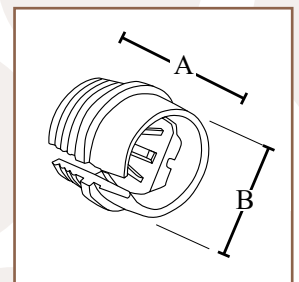

Southwire™

CABLE CONNECTORS

NM SHEATHED

FEATURES

- RCR50 easily installs in all 1/2" metal knockouts
- RCR75 easily installs in all 3/4" metal knockouts
- Locknut not required
- Retrofit design allows you to install from the inside or outside of enclosure

APPLICATION

- Remodel work or new construction
- For use with non-metallic sheathed cable to box or enclosure

STANDARD MATERIAL

- Plastic 105°C rated

RCR50

RCR75

PART #	KO SIZE	CABLE RANGE		INNER QTY.	MASTER QTY.	WEIGHT/ CASE (LBS.)	A	B
		ONE CABLE	TWO CABLE					
RCR50	1/2"	14/2, 12/2, 10/2, 14/3, 12/3, 10/3	14/2, 12/2, 14/3	100	1000	4	1"	.50"
RCR75	3/4"	8/3, 6/3	---	50	500	3	1.10"	.75"