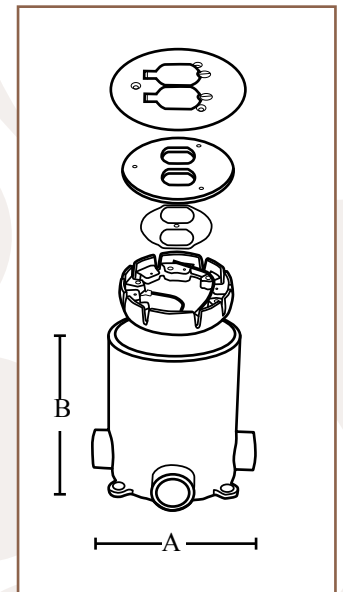

Southwire™

DUPLEX BOXES & COVER

SINGLE

FEATURES

- Round , non-metallic PVC drop in box
- Bronze colored cover
- Includes reducers; corrosion resistant hardware

APPLICATION

- Non-multi-functional floor box can be used for power, data, or communications
- Easy trim out
- Accommodates concrete pours of different thickness

1236-1238

| PART # | MASTER QTY. | WEIGHT/ CASE (LBS.) | A | B |
|---|-------------|---------------------|---------|-----|
| 1236 | 9 | 18 | 6.4375" | 6" |
| FLOOR BASE BOX (4)-3/4" HUBS, (4)-3/4"-1/2" REDUCERS, LEVEL RING & POUR COVER | | | | |
| 1237 | 9 | 17 | 6.4375" | 6" |
| FLOOR BASE BOX (2)-3/4" HUBS, (2)-1" HUBS (2)-3/4"-1/2" REDUCERS, LEVEL RING & POUR COVER | | | | |
| 1238 | 10 | 3 | --- | --- |
| PVC-DUPLEX COVER BRONZE | | | | |