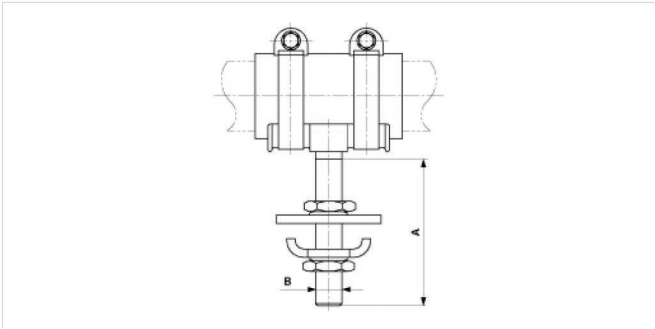

Crossing clamp insulated for rubber tube insulation

Item number E3105-01

Dimensions

A: 68 mm

B: 1/2"

Material and weight

Material: SST/synth.

Weight: 0.335 kg

Comments

- Rubber tube insulation \varnothing max. = 35 mm

Southwire[™]

A COLAS RAIL COMPANY

Contact Us: Transit@southwire.com