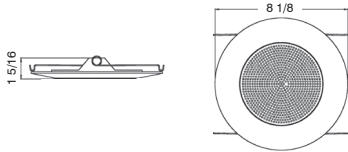

6" Recessed Trim

RT609WH/A/P

Albalite Shower Trim w/Plastic Ring

- 40W A19 Lamp
- For use with 6" vertical fixture

Item #	RT609WH/A/P-28
Product Code	79137
UPC Code	751338029330
Warranty	3 years

Specifications are subject to change without prior notice.

RATED FOR
WET LOCATIONS

Series	Aperture Size	2X #	Trim Color	Ring Color	Lamp Type/ Wattage	Airtight	Options
RT= Recessed Trim	3	See Below	WH = White	Blank=Same color as trim	Blank = Incandescent	Blank = Non-AT or insert 'AT'	Used for trims with both Plastic and Metal Rings, Different Lensing, Etc
	4		BL=Black	WH = White	C=CFL		
	5		CH=Chrome	BL=Black	G=GU		
	6		NK=Satin Nickel	CH=Chrome	LED=LED		
			CL=Clear	NK=Satin Nickel	LV=Low Voltage		
		GO=Gold					

Trim Numbering System

00 = Smooth Reflector	04 = Open Ring	08 = Slot	12 = Deep Baffle	16 = Deep Gimbal	20 = Wall Wash
01 = Baffle	05 = Open Ring	09 = Shower	13 = Baffle Eyeball	17 = Shallow Baffle	21 = Baffle Wall Wash
02 = Baffle	06 = Gimbal	10 = Deep Smooth Reflector	14 = OPEN	18 = OPEN	
03 = Eyeball	07 = Pin Hole	11 = Deep Reflector w/Baffle	15 = OPEN	19 = Deep Shower	