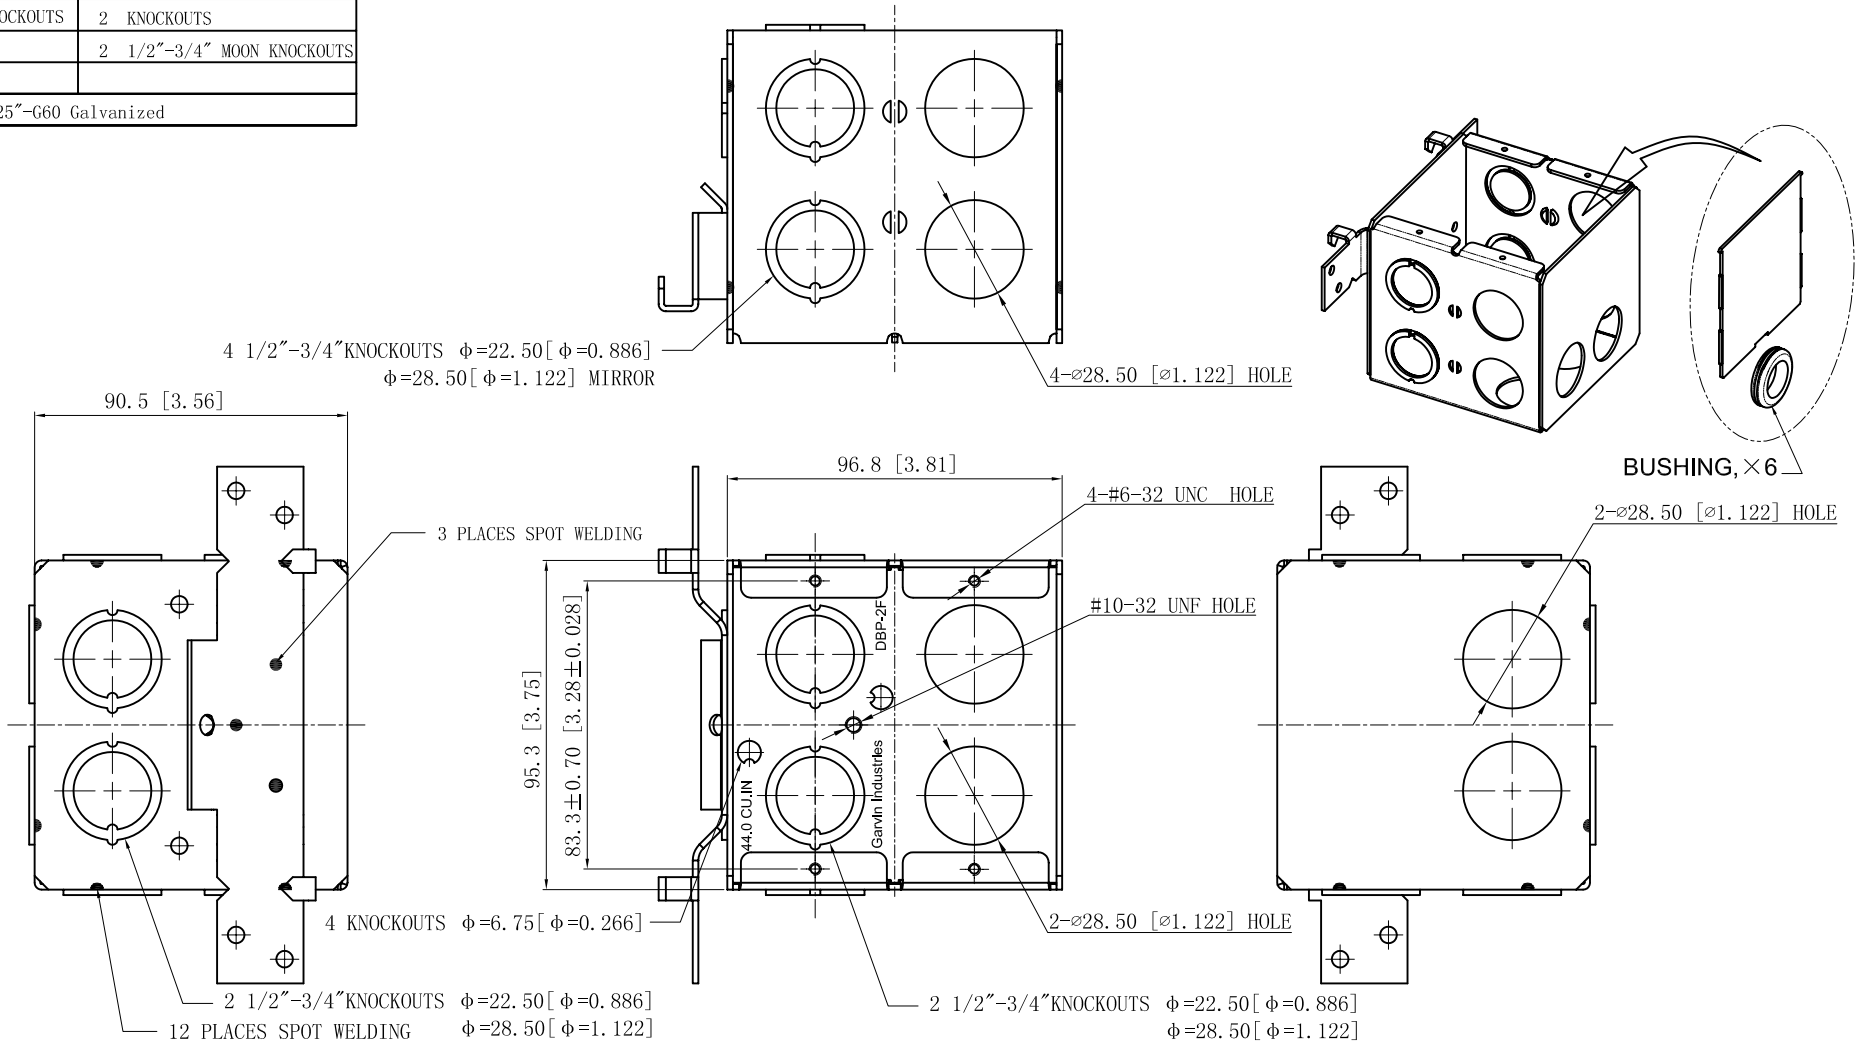

SIDES	BOTTOM
6 1/2"-3/4" MOON KNOCKOUTS	2 KNOCKOUTS
	2 1/2"-3/4" MOON KNOCKOUTS
Material: Steel-0.0625"-G60 Galvanized	

This data sheet is for reference only .GARVIN INDUSTRIES reserves the right to make changes to the design without prior notice.

DESCRIPTION
TRADE REFERENCE TERMS

STANDARD PACKING	GARVIN INDUSTRIES		
	TITLE SOLID MASONRY BOX 3-1/2" DEEP		
	SIZE A4	DWG NO. DBP-2F	REV A
	DATA SHEET		