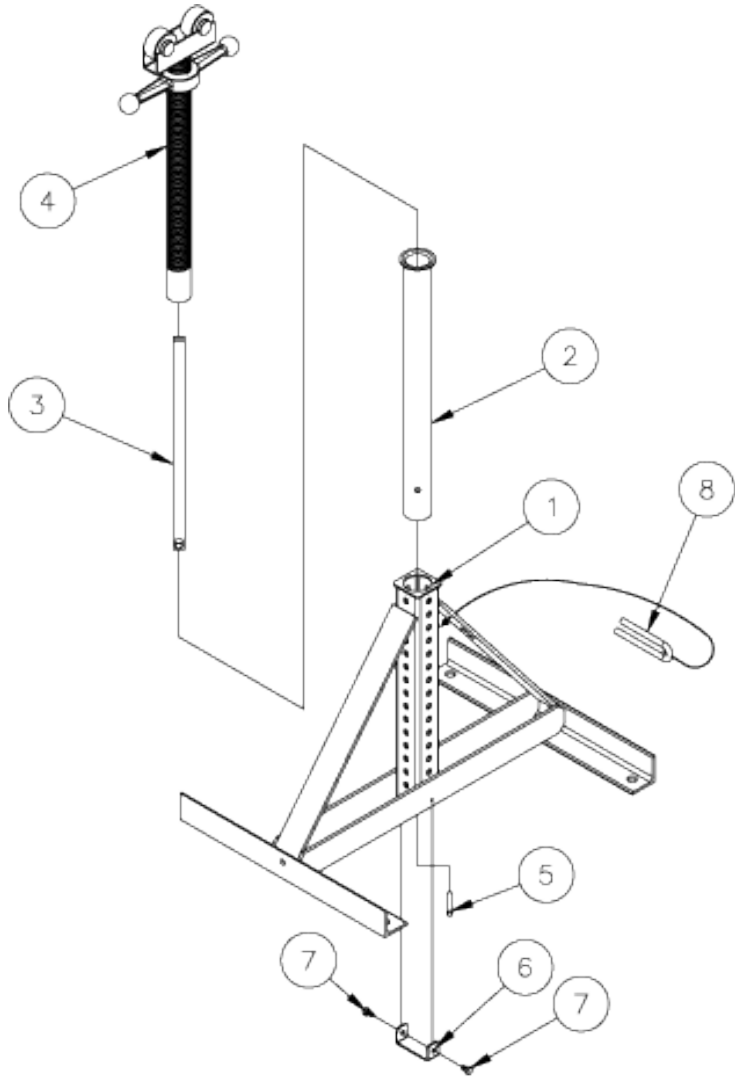

ECONO MAC™ 75 PARTS (780935)

Item	Part No.	Description	Qty
1	780974	BASE WELDMENT, ECONO REEL #75	1
2	780922	#75 ID BARREL	1
3	780995	STOP, ADST SCR, ECONO REEL #75	1
4	780986	ADJUSTING SCREW WELDMENT #75	1
5	780977	PIN, STOP, ECONO REEL #65/#75	1
6	780979	REST BOTTOM, ECONO REELS 65/75	1
7	771440	SCREW, HHC 1/4-20 X 3/8"	2
8	780877	PIN ASSY W/ROPE & BUTTON RJ'S	1