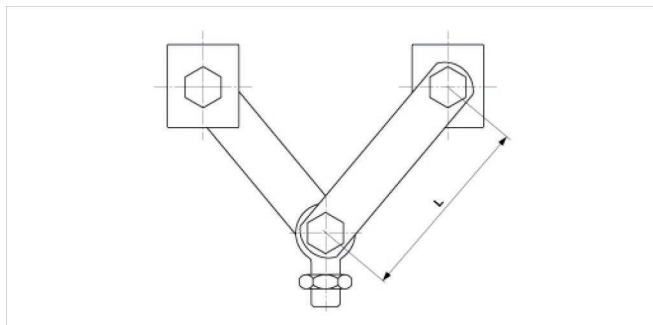

# Suspension oval copper tube, without tube connection piece, L = 200 mm

Item number D0449-02

## Dimensions

L: 200 mm

## Material and weight

Weight: 0.660 kg

Material: Cu