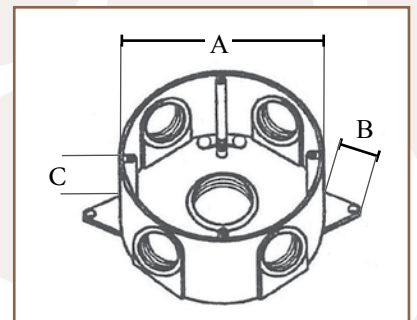

Southwire™

4" ROUND BOX

5 HOLE

FEATURES

- 17.2 cubic inch capacity
- Includes 4 closure plugs and grounding screws
- 1/2" or 3/4" threaded hub
- For wall or ceiling mounting
- Installation instructions included
- Gray, bronze and white

PART #	THREADED HUB	COLOR	MASTER QTY.	WEIGHT/ CASE (LBS.)	A	B	C DEPTH
WRB1550	1/2"	GRAY	25	14	4.31"	.65"	1.58"
WRB1550B	1/2"	BRONZE	25	14	4.31"	.65"	1.58"
WRB1550W	1/2"	WHITE	25	14	4.31"	.65"	1.58"
WRB1575	3/4"	GRAY	25	14	4.31"	.65"	1.58"
WRB1575W	3/4"	WHITE	25	14	4.31"	.65"	1.58"