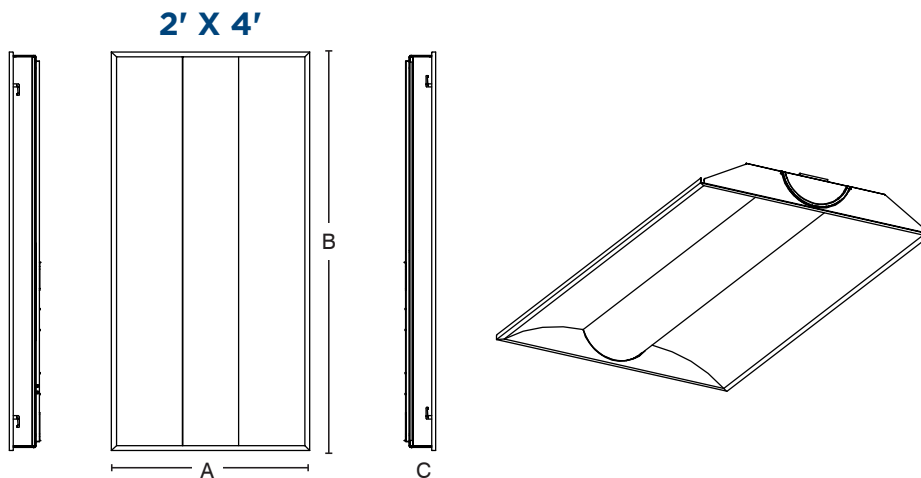

#### PRODUCT DIMENSIONS / LINE DRAWINGS

Catalog Number	Length (A)	Width (B)	Depth (C)	Weight
F-VTC22/40/PCTS/D-86	23.74"	23.74"	3.63"	8.2 Lbs
F-VTC24/50/PCTS/D-86	23.74"	47.72"	3.63"	14.4 Lbs.
F-L22/FRAME-87	24.0"	24.0"	4.3"	6.6 Lbs.
F-L24/FRAME-87	24.0"	48.0"	4.3"	7.6 Lbs.
F-L22/FLANGE-87	24.0"	24.0"	1.8"	5.8 Lbs.
F-L24/FLANGE-87	26.0"	48.0"	2.9"	8.5 Lbs.