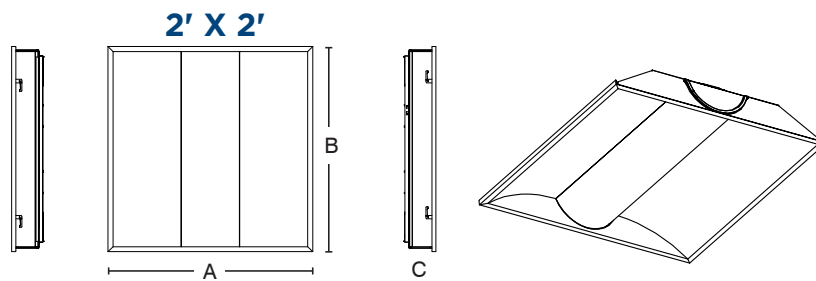

#### PRODUCT DIMENSIONS / LINE DRAWINGS

Catalog Number	Length (A)	Width (B)	Depth (C)	Weight
F-VTC22/40/PCTS/D-86	23.74"	23.74"	3.63"	8.2 Lbs
F-VTC24/50/PCTS/D-86	23.74"	47.72"	3.63"	14.4 Lbs.
F-L22/FRAME-87	24.0"	24.0"	4.3"	6.6 Lbs.
F-L24/FRAME-87	24.0"	48.0"	4.3"	7.6 Lbs.
F-L22/FLANGE-87	24.0"	24.0"	1.8"	5.8 Lbs.
F-L24/FLANGE-87	26.0"	48.0"	2.9"	8.5 Lbs.