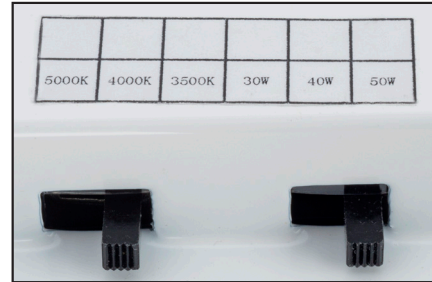

LED Volumetric Troffers

CENTER BASKET - POWER & CCT SELECTABLE

GENERAL SPECIFICATIONS

Input Voltage, Frequency: 120-277V, 50/60Hz
Power Factor, THD %: >0.9, <20%
Dimmable: Down to 10% with 0-10V dimmer
Surge Protection Rating: L-N 1kV; L-G: 2kV
Efficacy: 125 LPW
CRI: 80
Ambient Operating Temperature: -4°F to 104°F
Functional Life (L70): 50,000 hours
Location Rating: Damp
IP Rating: IP40

Choose wattage and color temperature at installation for up to 9 configurations!

ITEM SPECIFICATIONS / ORDER INFO

Catalog Number	Order Code	UPC	Lumens	Wattage	Input Current @120/277V	CCT	DLC ID*
F-VTC22/40/PCTS/D-86	72758	751338039186	2,500	20W	0.18/0.08A	3500K	P2YXW34Y
			3,750	30W	0.28/0.12A	4000K	
			5,000	40W	0.36/0.16A	5000K	
F-VTC24/50/PCTS/D-86	72759	751338039193	3,750	30W	0.28/0.12A	3500K	P8F7XH7C
			5,000	40W	0.36/0.16A	4000K	
			6,250	50W	0.45/0.2A	5000K	

NOMENCLATURE

F-VTC = Fixture Volumetric Troffer Center Basket / 22 = 2' x 2' Panel Size / 40 = 40 Watts / P = Power Select 20W|30W|40W CTS = Color Temp. Select / D = Dimmable
24 = 2' x 4' Panel Size / 50 = 50 Watts / P = Power Select 30W|40W|50W

ACCESSORIES (SOLD SEPARATELY)

Catalog Number	Order Code	UPC	Description
F-L22/FRAME-87	70280	751338035461	2' x 2' Surface Mount Frame Kit
F-L24/FRAME-87	70281	751338035478	2' x 4' Surface Mount Frame Kit
F-L22/FLANGE-87	70277	751338035423	2' x 2' Sheetrock Flange Kit
F-L24/FLANGE-87	70278	751338035447	2' x 4' Sheetrock Flange Kit
BEL4W-UNV	72764	847098046301	LED Emergency Driver
WD-DS710	70605	7847769237	0-10V Dimming Switch

ENERGY SAVINGS

Catalog Number	LED Wattage	Fluorescent Replacement Wattage	Watts Saved	Yearly Savings	5 Year Savings
Based on 12 hours/day and $0.11/kWh					
F-VTC22/40/PCTS/D-86	20W	2x32W T8 UBEND LBF	24W	$12	$58
	30W	2x32W T8 UBEND NBF	28W	$13	$67
	40W	2x32W T8 UBEND HBF	25W	$12	$60
F-VTC24/50/PCTS/D-86	30W	3x32W T8 LBF	54W	$26	$130
	40W	3x32W T8 NBF	47W	$23	$113
	50W	3x32W T8 HBF	50W	$24	$120

NOTES:

*DLC Primary Use Designation: F-VTC22/40/PCTS/D-86 = 2x2 Luminaires for Ambient Lighting of Interior Commercial Spaces
F-VTC24/50/PCTS/D-86 = 2x4 Luminaires for Ambient Lighting of Interior Commercial Spaces

*Must use the pre-installed safety clips when installed on the 1/16" T-grid bars

Dimming with standard 0-10V control system or wall dimmers such as Leviton IP710, DS710 or Lutron DVSTV.

Dimming complies with IEC60929 Annex E. Fixture may not be compatible with all dimmers. Visit www.topaz-usa.com/led-dimmer-compatibility for up-to-date dimmer compatibility information.

Specifications subject to change without prior notice. Replacement wattage shown depends on application and fixture.

This device complies with Part 15 of the FCC Rules. Operation is subject to the following two conditions: (1) this device may not cause harmful interference, and (2) this device must accept any interference received, including interference that may cause undesired operation.