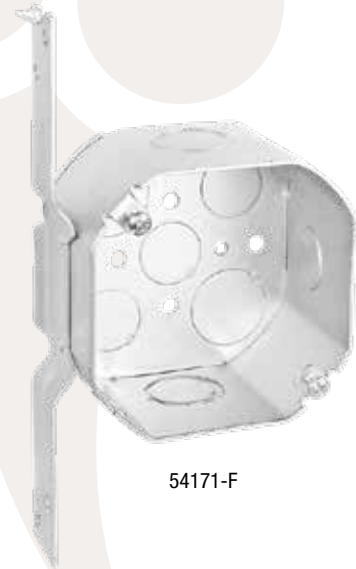

Southwire™

4" OCTAGON BRACKETED BOXES

2-1/8" DEEP - DRAWN WITH CONDUIT KNOCKOUTS

EARS 3-1/2" ON CENTER

FEATURES

- Combo-head fixture mounting screws

APPLICATIONS

- Octagon boxes are used to install ceiling and wall lighting fixtures, fans, or convenience outlets and devices

STANDARD MATERIAL

- Galvanized steel

CERTIFICATIONS

- UL Listed

54171-F

PART #	DESCRIPTION	BRACKET TYPE	KNOCKOUTS		CUBIC INCHES (CM³)	MASTER QTY.
			SIDE CONDUIT	BOTTOM CONDUIT		
54171-F	FLAT, STUD SIDE MOUNT, 1/2" SET BACK	F	(3) 1/2"	(5) 1/2"	20.0 (327.8)	25

Rev. 1, 3/24

**BUILT FOR DURABILITY.
BUILT FOR RELIABILITY.
BUILT FOR WORK.™**

1-855-798-6657 | SOUTHWIRE.COM

©2024 Southwire Company, LLC. All rights reserved.
*Registered Trademark & ™Trademark of Southwire Company, LLC.