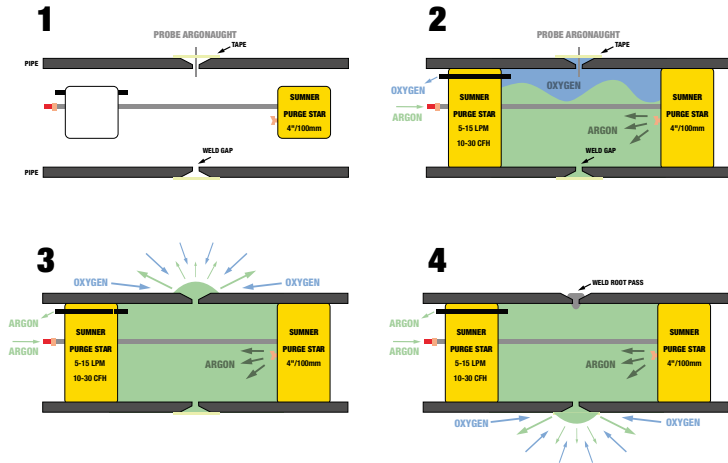

SUMNER*

INFLATABLE PURGE STAR*

The Sumner* two bag fast install inflatable purge star systems are ideal for pipes 2" to 16".

APPLICATIONS

- Purge 2" to 16" pipe in less than 3 minutes to less than 1% oxygen content
- Reduce argon usage
- Increase weld production rate
- Improve weld quality
- Designed for years of use
- Single inflation or double inflation

PRIMARY INFLATION WITH GAS VALVE

GLOW INDICATOR TO LOCATE CENTER IN PIPE

SECONDARY OUTLET FOR WELD CHAMBER

QUICK DISCONNECT METAL FITTINGS

PURGE INTERSPACE HOSE

FIRE RESISTANT FABRIC

| ITEM # | DESCRIPTION | MODEL # | UPC | MINIMUM PIPE CAPACITY | HOSE TYPE |
|--------|-------------------------------------|---------|--------------|-----------------------|-----------|
| 788001 | 2" (50 mm) Inflatable Purge Star* | SHPS2 | 661165792607 | 2" | Single |
| 788003 | 3" (75 mm) Inflatable Purge Star* | SHPS3 | 661165792614 | 3" | Single |
| 788004 | 4" (100 mm) Inflatable Purge Star* | SHPS4 | 661165792621 | 4" | Single |
| 788006 | 6" (150 mm) Inflatable Purge Star* | SHPS6 | 661165792638 | 6" | Single |
| 788007 | 8" (200 mm) Inflatable Purge Star* | SHPS8 | 661165792645 | 8" | Single |
| 788008 | 10" (250 mm) Inflatable Purge Star* | SHPS10 | 661165792652 | 10" | Single |
| 788009 | 12" (300 mm) Inflatable Purge Star* | DHPS12 | 661165792669 | 12" | Double |
| 788010 | 14" (350 mm) Inflatable Purge Star* | DHPS14 | 661165792676 | 14" | Double |
| 788011 | 16" (400 mm) Inflatable Purge Star* | DHPS16 | 661165792683 | 16" | Double |