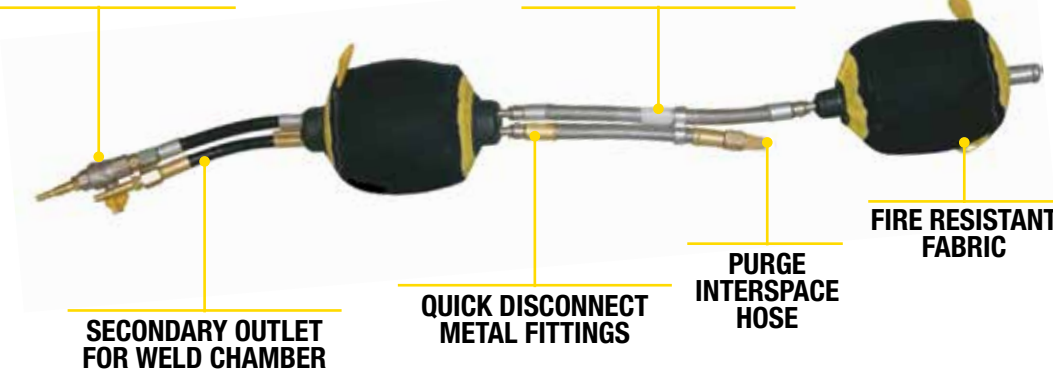

SUMNER*

INFLATABLE PURGE STAR*

The Sumner* two bag fast install inflatable purge star systems are ideal for pipes 2" to 16".

APPLICATIONS

- Purge 2" to 16" pipe in less than 3 minutes to less than 1% oxygen content
- Reduce argon usage
- Increase weld production rate
- Improve weld quality
- Designed for years of use
- Single inflation or double inflation

PRIMARY INFLATION WITH GAS VALVE

GLOW INDICATOR TO LOCATE CENTER IN PIPE

SECONDARY OUTLET FOR WELD CHAMBER

QUICK DISCONNECT METAL FITTINGS

PURGE INTERSPACE HOSE

FIRE RESISTANT FABRIC

| ITEM # | DESCRIPTION | MODEL # | UPC | MINIMUM PIPE CAPACITY | HOSE TYPE |
|--------|-------------------------------------|---------|--------------|-----------------------|-----------|
| 788001 | 2" (50 mm) Inflatable Purge Star* | SHPS2 | 661165792607 | 2" | Single |
| 788003 | 3" (75 mm) Inflatable Purge Star* | SHPS3 | 661165792614 | 3" | Single |
| 788004 | 4" (100 mm) Inflatable Purge Star* | SHPS4 | 661165792621 | 4" | Single |
| 788006 | 6" (150 mm) Inflatable Purge Star* | SHPS6 | 661165792638 | 6" | Single |
| 788007 | 8" (200 mm) Inflatable Purge Star* | SHPS8 | 661165792645 | 8" | Single |
| 788008 | 10" (250 mm) Inflatable Purge Star* | SHPS10 | 661165792652 | 10" | Single |
| 788009 | 12" (300 mm) Inflatable Purge Star* | DHPS12 | 661165792669 | 12" | Double |
| 788010 | 14" (350 mm) Inflatable Purge Star* | DHPS14 | 661165792676 | 14" | Double |
| 788011 | 16" (400 mm) Inflatable Purge Star* | DHPS16 | 661165792683 | 16" | Double |