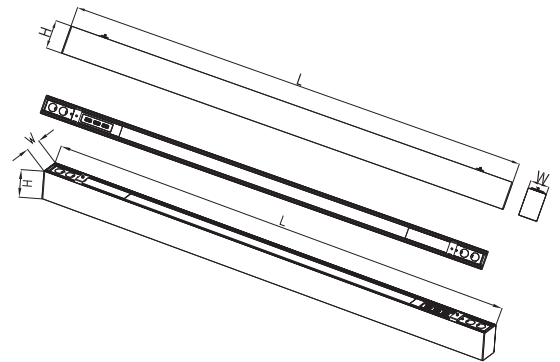

TOPAZ®

A Southwire Company

ARCHITECTURAL LINEAR STRIP POWER & CCT SELECTABLE

ORDERING GUIDE

Example: LSA4-50PCS-WH

PRODUCT FAMILY	TRADE SIZE	POWER SELECTABLE	LUMEN PACKAGES	CCT SELECTABLE	OPTIONS	FINISH
LS = LINEAR STRIP A= ARCHITECTURAL P= PENDANT MOUNT [DIRECT/INDIRECT LIGHT]	4FT	50PCS = 30/40/50W	4,050/5,200/6,250 LUMENS	3500K/4000K/5000K	EM = EMERGENCY BATTERY BACKUP	WH=WHITE BL=BLACK

DIMENSIONS | WEIGHT

MODEL #	LENGTH	WIDTH	HEIGHT	WEIGHT (LBS)	PALLET QUANTITY (PCS)* 48"X 40"X 60"
LSA4-50PCS-WH LSA4-50PCS-BL				4	
LSA4P-50PCS-WH LSA4P-50PCS-EM-WH	48.03	1.97	3.11	4.3	228
LSA4P-50PCS-BL LSA4P-50PCS-EM-BL				4.9	