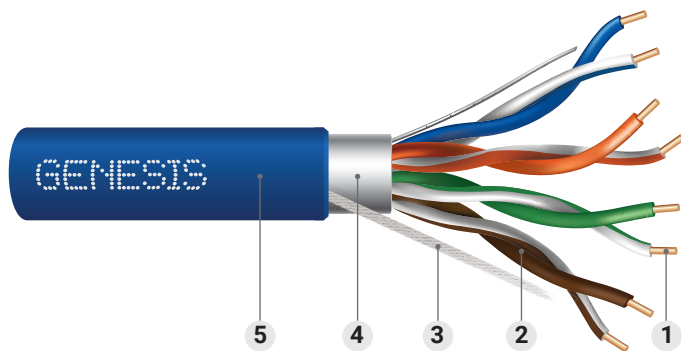

Category 5e Shielded Cable Plenum

-GENESIS-

Genesis Category 5e Cables offer the ideal choice for basic voice and data networks in residential and light commercial buildings. The shielded design minimizes external interference and protects data transmission in noisy environments.

Construction

- 1. Conductor:** Bare Copper conductors for excellent signal transmission and low voltage drop
- 2. Insulation:** FEP
- 3. Rip Cord:** Durable rip cord for efficient jacket stripping and removal
- 4. Shield:** Foil shield over all conductors
- 5. Jacket:** Plenum PVC
Countdown® Length Markings for easy tracking of usage and remaining cable