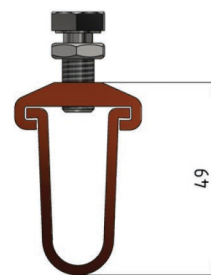

Connection collar for copper tube, with 1 screw

Item number D0804-01

Dimensions

B: 49 mm

A: 40 mm

Material and weight

Material: Cu

Weight: 0.160 kg

Comments

- For connection insulation rod or connector to switches or crossing pieces or section insulator ETB

Southwire™

A COLAS RAIL COMPANY

Contact Us: Transit@southwire.com