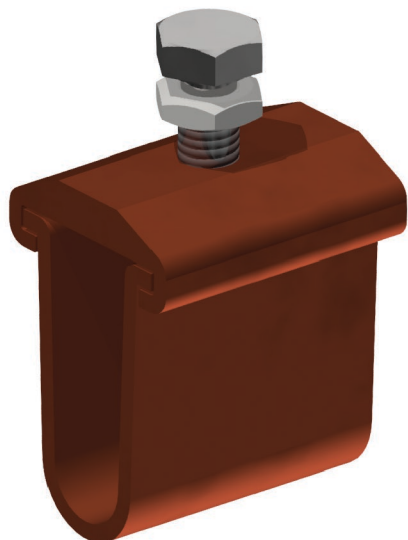

Connection collar for copper tube, with 1 screw

Item number D0804-01

Dimensions

B: 49 mm

A: 40 mm

Material and weight

Material: Cu

Weight: 0.160 kg

Comments

- For connection insulation rod or connector to switches or crossing pieces or section insulator ETB

Southwire™

A COLAS RAIL COMPANY

Contact Us: Transit@southwire.com