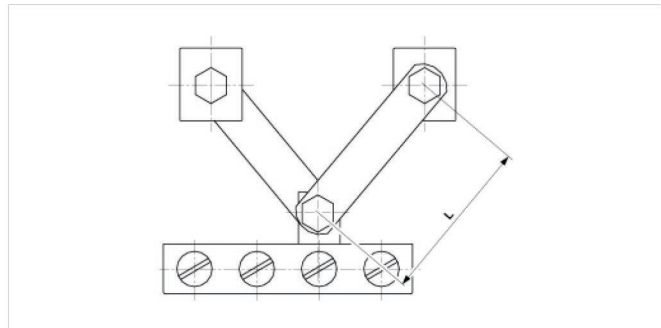

Suspension flat profile, with 4 screws, L = 200 mm

Item number D0798-05

Dimensions

L: 200 mm

Material and weight

Weight: 0.800 kg

Material: Cu

Comments

- For connection to flat profile

Southwire™

A COLAS RAIL COMPANY

Contact Us: Transit@southwire.com