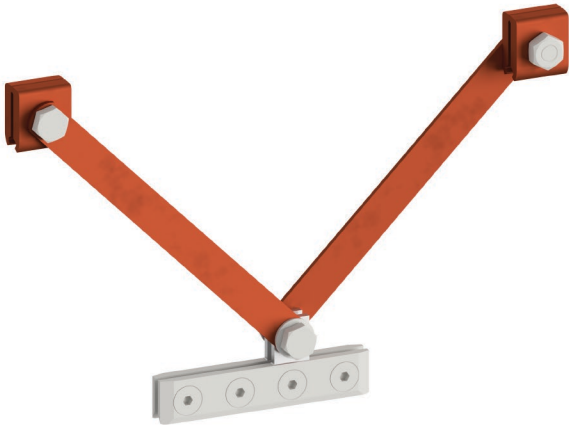

Suspension flat profile, with 4 screws, L = 200 mm

Item number D0798-05

Dimensions

L: 200 mm

Material and weight

Weight: 0.800 kg

Material: Cu

Comments

- For connection to flat profile

Southwire™

A COLAS RAIL COMPANY

Contact Us: Transit@southwire.com