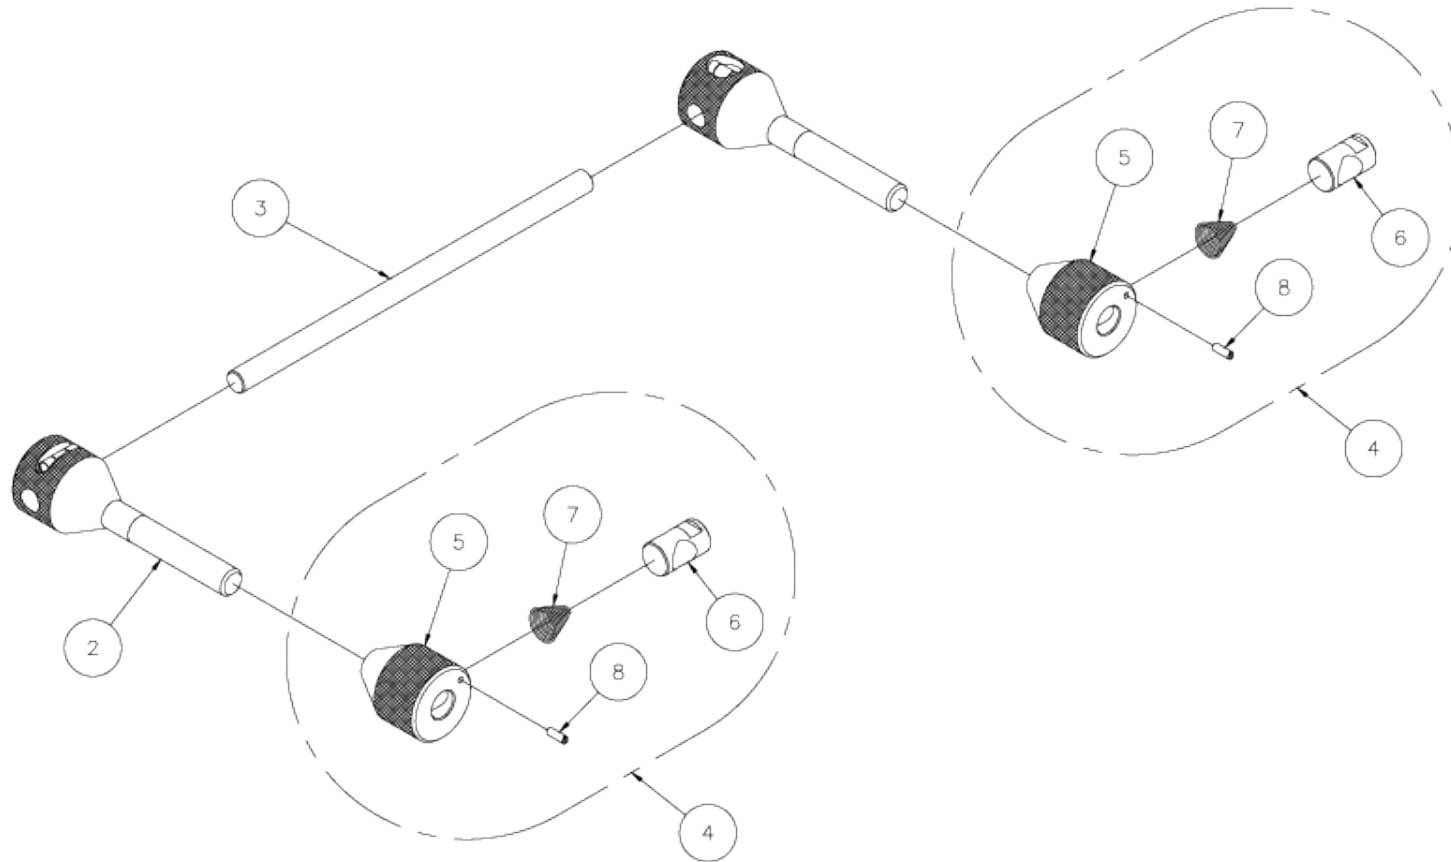

# QWIK PINS\* PARTS (781235)

Item	Part No.	Description	Qty
1	781238	QWIK PIN* NUT	2
2	781239	QWIK PIN* PLUNGER	2
3	775251	SPRING, TAPERED .75 X .25 X .75"	2
4	771429	SCREW, SET 8-32 CUP PT SLTD	2
5	780432	FLANGE PIN (PIN 2)	2
6	781237	QWIK PIN* NUT ASSY	2

# FLANGE LEVELER PARTS (781240)

Item	Part No.	Description	Qty
1	781241	FLANGE PIN W/AXIAL LEVEL	1
2	781242	FLANGE PIN W/ TRANSVERSE LEVEL	1
3	781245	ROD FOR FLANGE PINS	1
4	781237	QWIK PIN NUT ASSY	2
5	781238	QWIK PIN NUT	2
6	781239	QWIK PIN PLUNGER	2
7	775251	SPRING, TAPERED .75 X .25 X .75	2
8	771429	SCREW, SET 8-32 CUP PT SLTD	2

# FLANGE PINS PARTS

Item	Part No.	Description	Qty
1	780431	FLANGE PIN NUT (PIN 1) - (ST-106)	2
1	780427	FLANGE PIN NUT "SS"	2
1	780638	FLANGE PIN NUT 2-5/8"	2
2	780432	FLANGE PIN (PIN 2) - (ST-106)	2
2	780428	FLANGE PIN BODY "SS"	2
2	780657	FLANGE PIN BODY 2-5/8"	2