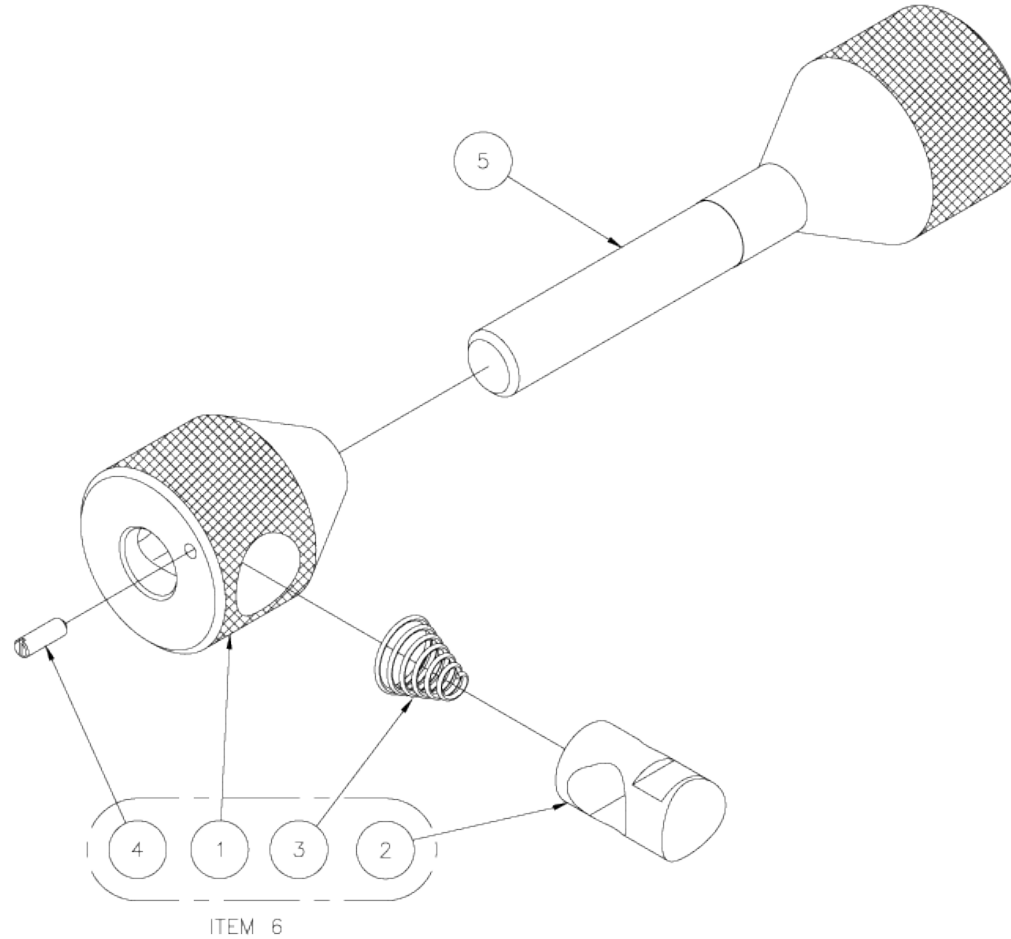

# QWIK PINS\* PARTS (781235)

Item	Part No.	Description	Qty
1	781238	QWIK PIN* NUT	2
2	781239	QWIK PIN* PLUNGER	2
3	775251	SPRING, TAPERED .75 X .25 X .75"	2
4	771429	SCREW, SET 8-32 CUP PT SLTD	2
5	780432	FLANGE PIN (PIN 2)	2
6	781237	QWIK PIN* NUT ASSY	2

# FLANGE LEVELER PARTS (781240)

Item	Part No.	Description	Qty
1	781241	FLANGE PIN W/AXIAL LEVEL	1
2	781242	FLANGE PIN W/ TRANSVERSE LEVEL	1
3	781245	ROD FOR FLANGE PINS	1
4	781237	QWIK PIN NUT ASSY	2
5	781238	QWIK PIN NUT	2
6	781239	QWIK PIN PLUNGER	2
7	775251	SPRING, TAPERED .75 X .25 X .75	2
8	771429	SCREW, SET 8-32 CUP PT SLTD	2

# FLANGE PINS PARTS

Item	Part No.	Description	Qty
1	780431	FLANGE PIN NUT (PIN 1) - (ST-106)	2
1	780427	FLANGE PIN NUT "SS"	2
1	780638	FLANGE PIN NUT 2-5/8"	2
2	780432	FLANGE PIN (PIN 2) - (ST-106)	2
2	780428	FLANGE PIN BODY "SS"	2
2	780657	FLANGE PIN BODY 2-5/8"	2