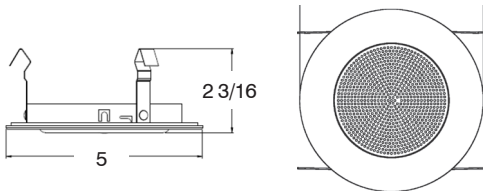

## RT409WH/A

Albalite Shower Trim w/White Ring

- 50W R20 / PAR20 Bulb
- For use with 4" vertical fixture

<b>Item #</b>	RT409WH/A-28
<b>Product Code</b>	77605
<b>UPC Code</b>	751338090569
<b>Warranty</b>	3 years

Specifications are subject to change without prior notice.

RATED FOR  
WET LOCATIONS

Series	Aperture Size	2X #	Trim Color	Ring Color	Lamp Type/ Wattage	Airtight	Options
RT= Recessed Trim	3	See Below	WH = White	Blank=Same color as trim	Blank = Incandescent	Blank = Non-AT or insert 'AT'	Used for trims with both Plastic and Metal Rings, Different Lensing, Etc
	4		BL=Black	WH = White	C=CFL		
	5		CH=Chrome	BL=Black	G=GU		
	6		NK=Satin Nickel	CH=Chrome	LED=LED		
			CL=Clear	NK=Satin Nickel	LV=Low Voltage		
	GO=Gold						

### Trim Numbering System

00 = Smooth Reflector	04 = Open Ring	08 = Slot	12 = Deep Baffle	16 = Deep Gimbal	20 = Wall Wash
01 = Baffle	05 = Open Ring	09 = Shower	13 = Baffle Eyeball	17 = Shallow Baffle	21 = Baffle Wall Wash
02 = Baffle	06 = Gimbal	10 = Deep Smooth Reflector	14 = OPEN	18 = OPEN	
03 = Eyeball	07 = Pin Hole	11 = Deep Reflector w/Baffle	15 = OPEN	19 = Deep Shower	