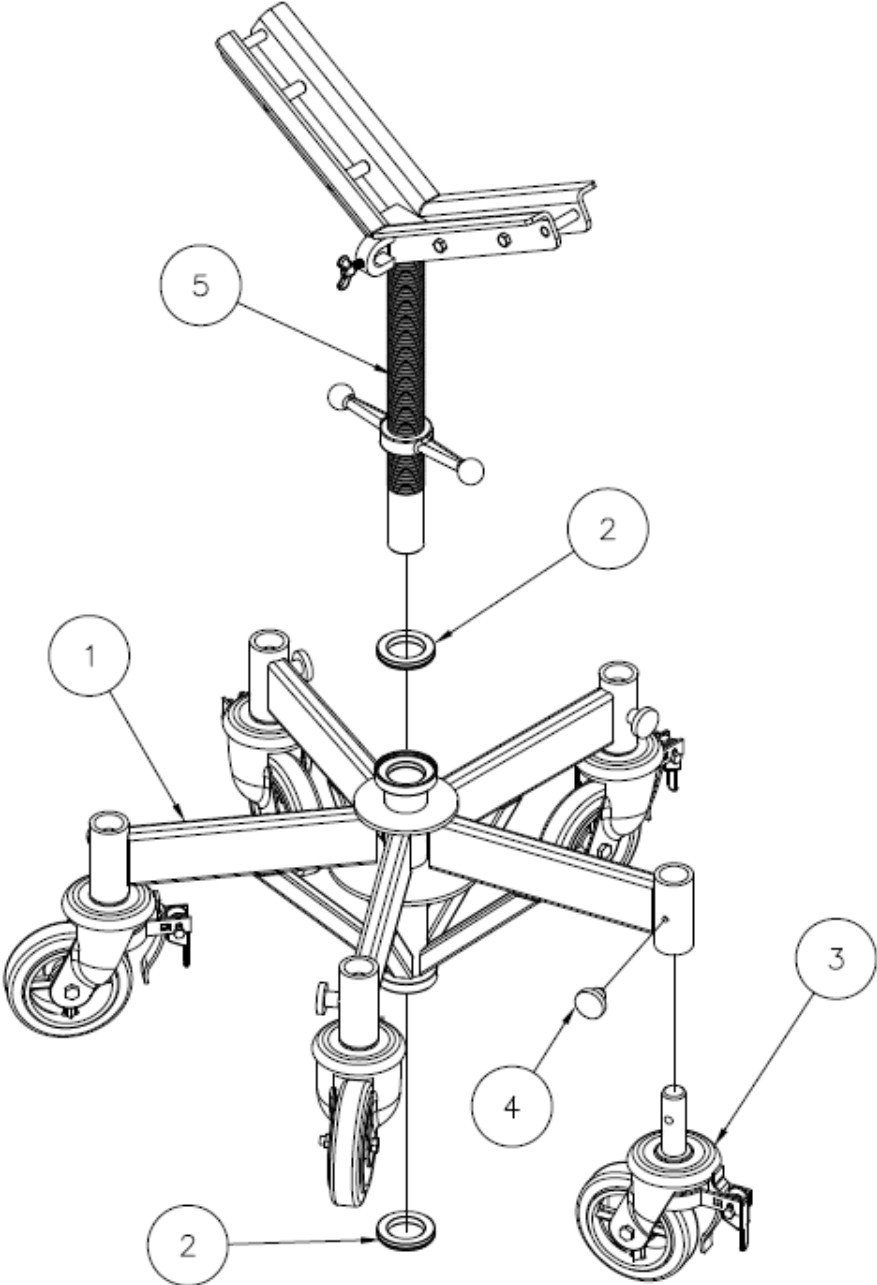

MAX JAX* 2 PARTS

Item	Part No.	Description	Qty
1	786455	MJ 2 - BASE WELDMENT	1
2	781425	THRUST WASHER	2
3	779048	CASTER, 6" SWIVEL - MAX JAX 2	5
4	786459	SET SCREW ASSEMBLY, MJ 2	5
5	781417	BIG VEE HD ASSY W/SPANNER NUT MJ 2	1

DROP SLOT ROLLER HEAD (786460)

Item	Part No.	Description	Qty
1	786464	DROP SLOT WELDMENT - S	1
2	786461	DROP SLOT HOUSING - S	2
3	771068	SCREW, HHC 3/8-16 X 3-1/2"	2
4	772355	NUT, INSERT LOCK 3/8-16	2
5	786471	SPACER, MJ2 3/4 X 2-1/2"	2
6	776028	SCREW, THUMB 3/8-16 X 1-1/2"	1