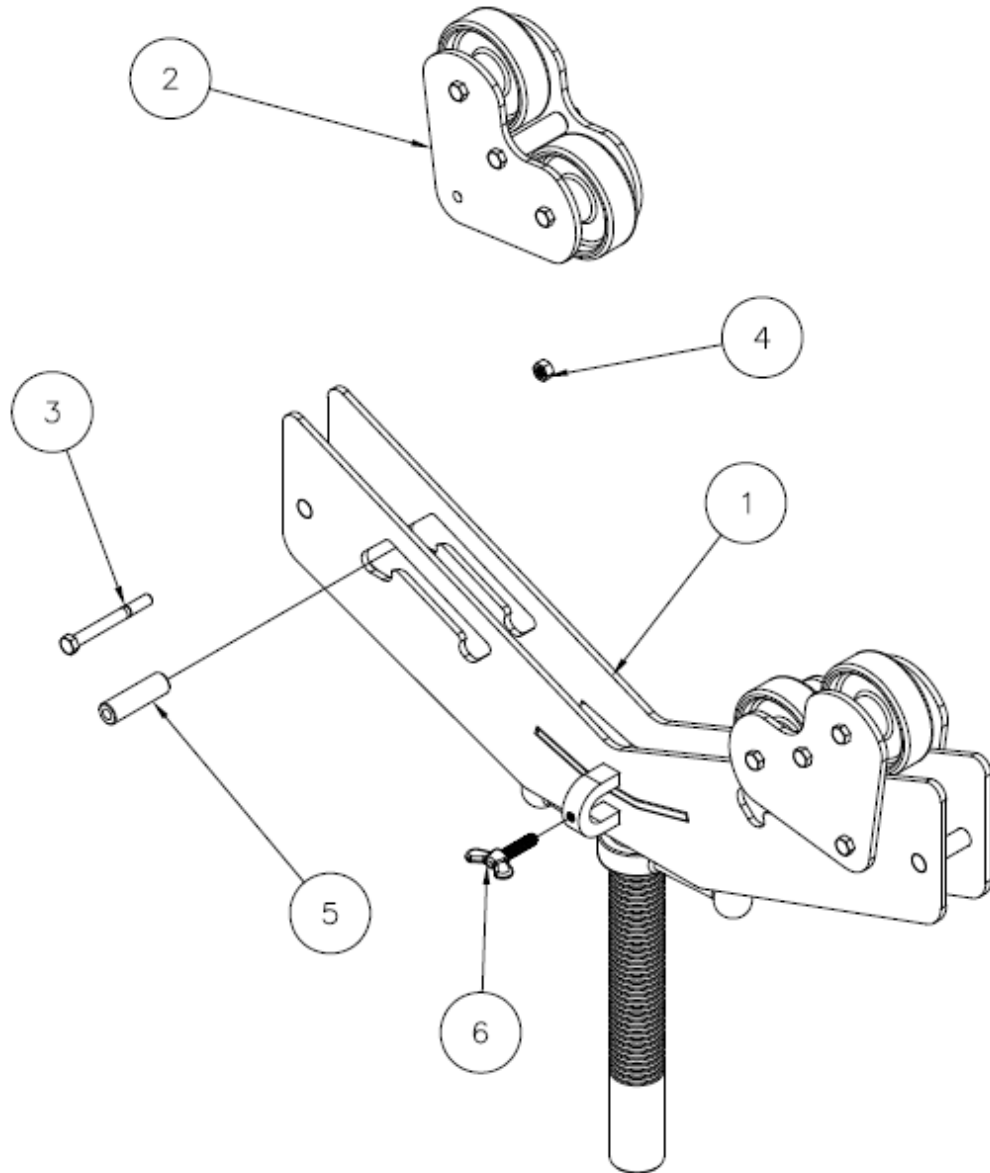

MAX JAX* 2 PARTS

Item	Part No.	Description	Qty
1	786455	MJ 2 - BASE WELDMENT	1
2	781425	THRUST WASHER	2
3	779048	CASTER, 6" SWIVEL - MAX JAX 2	5
4	786459	SET SCREW ASSEMBLY, MJ 2	5
5	781417	BIG VEE HD ASSY W/SPANNER NUT MJ 2	1

DROP SLOT ROLLER HEAD (786460)

Item	Part No.	Description	Qty
1	786464	DROP SLOT WELDMENT - S	1
2	786461	DROP SLOT HOUSING - S	2
3	771068	SCREW, HHC 3/8-16 X 3-1/2"	2
4	772355	NUT, INSERT LOCK 3/8-16	2
5	786471	SPACER, MJ2 3/4 X 2-1/2"	2
6	776028	SCREW, THUMB 3/8-16 X 1-1/2"	1