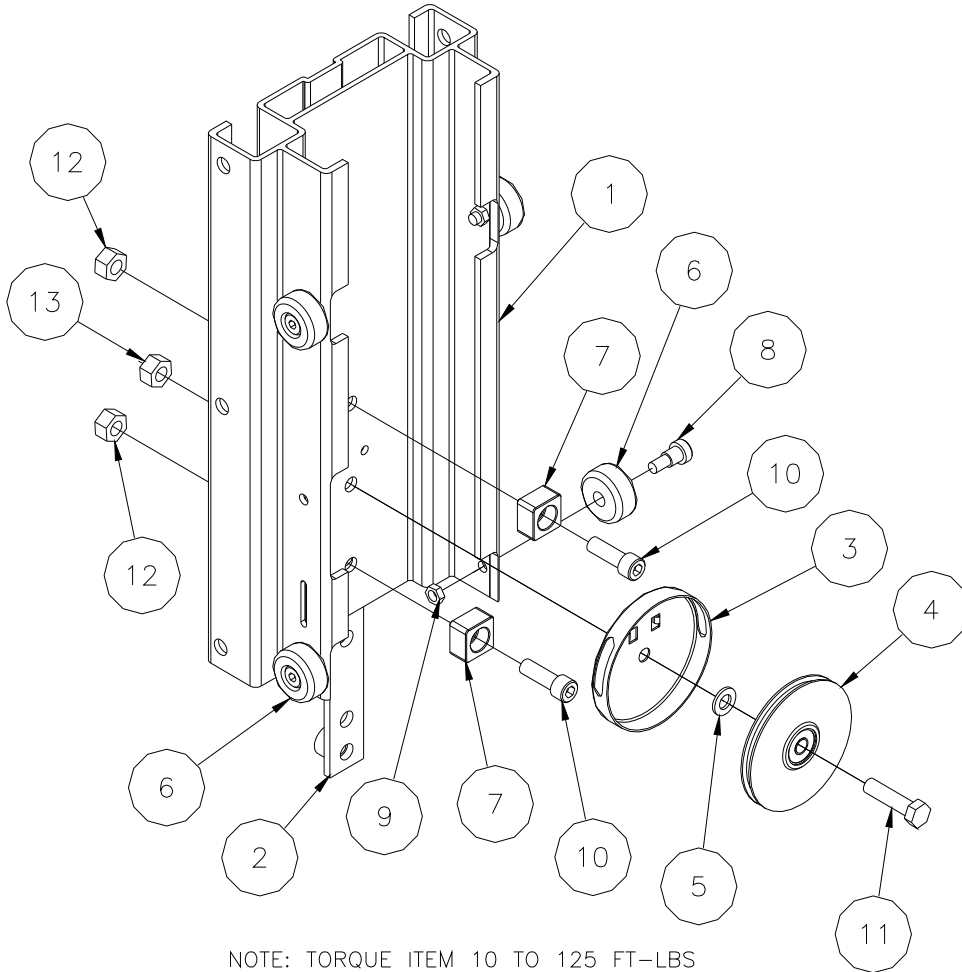

UK:

Unit 16A
Blackpole Trading Estate East
Blackpole Road
Worcester, WR3 8SG
tel: +44 (0)1905 458333
fax: +44(0)1905 458222

783750 - BASE ASSEMBLY

6	779905	2	CAP, 2" OD TUBE, BLACK
5	772502	8	NUT, INSERT JAM 5/16-18
4	771239	8	SCREW, BHC 5/16-18 X 3/4
3	773098	2	SPACER 2-3/4 X 3-3/4 X 1/8 THK.
2	779005	2	CASTER 5" PLATE SWIVEL (RED)
1	783749	1	BASE WELDMENT, 2100 SERIES
	783499	1	BASE WELDMENT, 2100 SERIES GALV.
Item	Part No.	Qty	Description
Parts List			

783533 - CARRIAGE ASSEMBLY

NOTE: TORQUE ITEM 10 TO 125 FT-LBS

13	772800	1	INSERT LOCKNUT 12mm
12	772357	2	INSERT LOCKNUT 1/2-13
11	771161	1	HHCS-12mm X 40mm
10	771257	2	SHCS 1/2-13 X 1-1/2
9	772350	4	INSERT JAM LOCKNUT 3/8-16
8	771350	4	SHOULDER BOLT 1/2 X 1/2
7	783575	2	STOP BLOCK
6	783540	4	MAST ROLLER
5	773096	1	WASHER, FLAT M12
4	783812	1	PULLEY ASSEMBLY
3	783536	1	PULLEY GUARD
2	783503	1	BACKING PLATE WELDMENT
1	783534	1	CARRIAGE
Item	Part No.	Qty	Description
Parts List			

783730/783739 - FRONT LEG ASSEMBLY

NOTE:
BLACK & YELLOW WARNING TAPE
1 PIECE 25 INCHES LONG
SOLD IN ROLLS ONLY

10	778352	*	TAPE, 2" BLK/YEL CAUTION STRIPE (SEE NOTE)	*
8	776077	2	RETAINER RING #5133-62	
7	783644	1	SHAFT, LEG ROLLER	
6	783569	1	ROLLER, LEG	
5	772502	4	NUT, INSERT JAM 5/16-18	
4	771239	4	SCREW, BHC 5/16-18 X 3/4	
3	783098	1	SPACER, CASTER PLATE	
2	779005	1	CASTER 5" PLATE SWIVEL (RED)	
1	783497	1	FRONT LEG WELDMENT 2020/2025/2118/2124 GALV.	
	783738	1	FRONT LEG WELDMENT 2020/2025/2118/2124	
	783498	1	FRONT LEG WELDMENT 2010/2015/2112 GALV.	
	783732	1	FRONT LEG WELDMENT 2010/2015/2112	
Item	Part No.	Qty	Description	
Parts List				

783746 - LEG LOCK ASSEMBLY

4	775110	1	SPLIT RING
3	776212	1	SPRING
2	782510	1	PLUNGER
1	783740	1	LEG LOCK WELDMENT
Item	Part No.	Qty	Description
Parts List			

783653 - STANDARD FORK ASSEMBLY

4	4	779317	RAPID LINK, PEAR SHAPED 1/8"
3	4	782510	PLUNGER
2	4	776212	SPRING, #C0480-042-1250-M
1	1	783496	FORK WELDMENT GALVANIZED
	1	783547	FORK WELDMENT
Item	Qty	PART #	DESCRIPTION
Parts List			