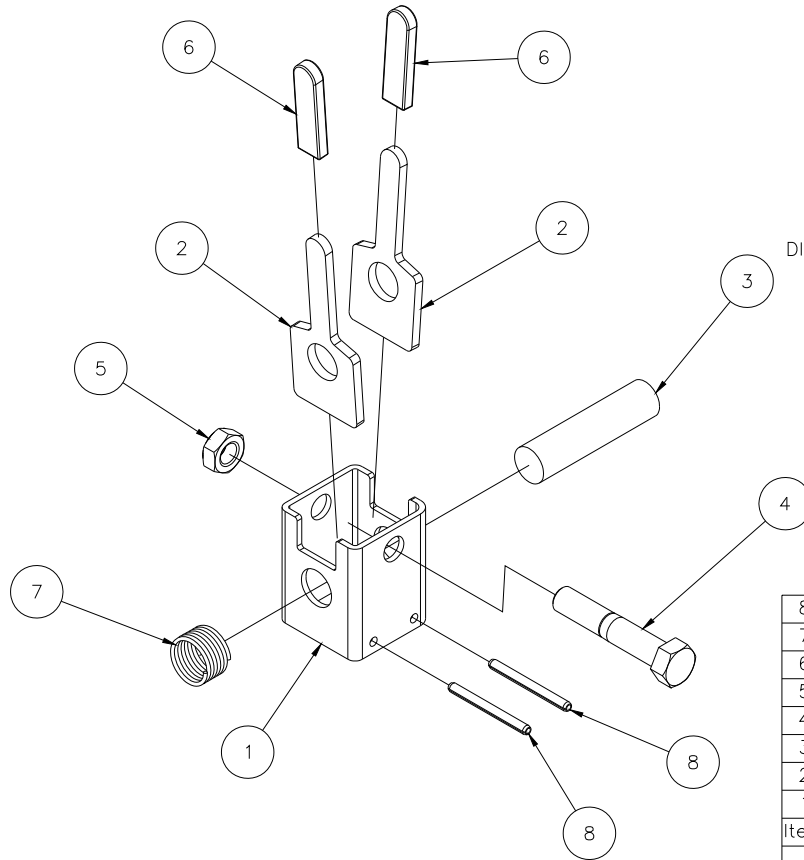

783759 - TWO-SPEED WINCH HANDLE

5	774180	2	PLUNGER ASSEMBLY
4	772358	1	1/2-13 INSERT JAM LOCK NUT
3	771253	1	SHCS 1/2-13 x 5
2	780182	1	WINCH HANDLE SLEEVE
1	783758	1	2 SPEED HANDLE WELDMENT
Item	Part No.	Qty	Description
Parts List			

783935 - OUTRIGGER ASSEMBLY

14	773091	2	WASHER, FLAT 7/8" USS PLT'D.
13	778348	2	LABEL, LOWER STAB'LZR LEGS
12	778352	2	TAPE, 2" B/Y CAUTION STRIPE
11	772350	2	NUT, INSERT JAM 3/8-16
10	771090	2	SCREW, HHC 3/8-16 X 1-1/2
9	772358	2	NUT, INSERT JAM 1/2-13
8	771142	2	SCREW, HHC 1/2-13 X 3
7	772801	2	NUT, HEX 12MM PLT'D.
6	773590	2	WASHER, LOCK 1/2"
5	779002	2	CASTER, 125 X 32 12MM STEM
4	774080	2	PIN, ROLL 3/16 X 1
3	783940	2	OUTRIGGER LOCK ASSEMBLY
2	783943	2	OUTRIGGER SUPPORT TUBE
1	783528	2	LEG WELDMENT, OUTRIGGER
Item	Part No.	Qty	Description
Parts List			

783945 - OUTRIGGER LOCK KIT, 2000/2100

5	772350	1	NUT, INSERT JAM 3/8-16
4	771090	1	SCREW, HHC 3/8-16 X 1-1/2
3	774080	1	PIN, ROLL 3/16 X 1
2	783940	1	OUTRIGGER LOCK ASSEMBLY
1	783943	1	OUTRIGGER SUPPORT TUBE
Item	Part No.	Qty	Description
Parts List			

783940 - OUTRIGGER LOCKS

DISCARD ITEM #3 ONCE THE OUTRIGGER LOCK ASSEMBLY IS IN PLACE ON THE OUTRIGGER SUPPORT TUBE

8	774084	2	PIN, ROLL 3/16 X 2
7	776221	1	SPRING, CENTURY #2952
6	779938	2	CAP, RECT RD END 3/16 X 1/2 X 2
5	772358	1	NUT, INSERT JAM 1/2-13
4	771141	1	SCREW, HHC 1/2-13 X 2-3/4
3	783944	1	OUTRIGGER SUPPORT TUBE STUB
2	783942	2	OUTRIGGER LOCK FINGER
1	783941	1	OUTRIGGER LOCK TUBE
Item	Part No.	Qty	Description
Parts List			