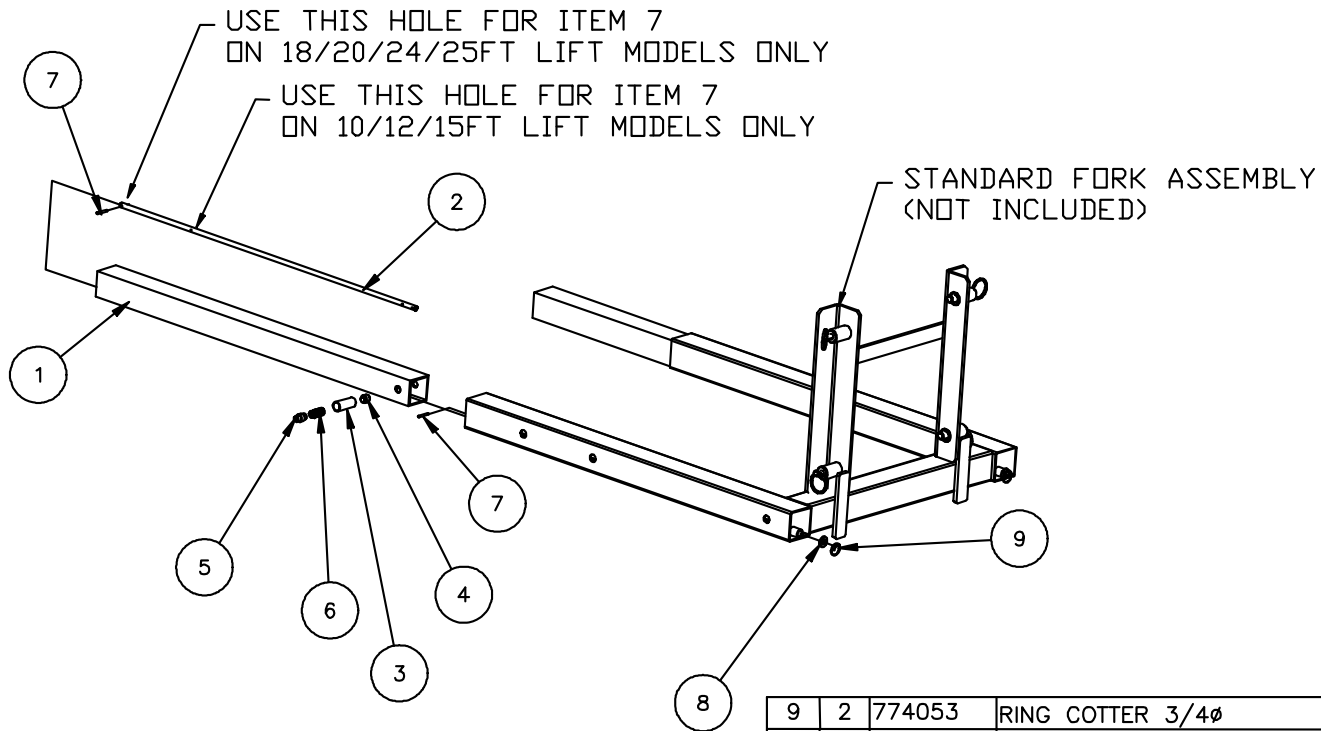

783691 - FORK EXTENSION KIT ASSEMBLY

NOTE CORRECT POSITION FOR ROLLPIN IN LIMIT ROD FOR EACH MODEL. USING THE OUTSIDE HOLE FOR 10-15FT MODELS MAY CAUSE AN UNSTABLE CONDITION WITH A LARGE LOAD. USE OF FORK EXTENSIONS REDUCES THE RATED CAPACITY TO 200 POUNDS AT THE END. REFER TO OWNERS MANUAL.

9	2	774053	RING COTTER 3/4ϕ
8	2	773042	WASHER 5/16
7	4	774092	ROLL PIN
6	2	776212	SPRING
5	2	783509	LOCK PIN
4	2	783508	PIN
3	2	774035	SPACER
2	2	783589	LIMIT ROD
1	2	783588	EXTENSION TUBE
Item	Qty	PART #	DESCRIPTION
Parts List