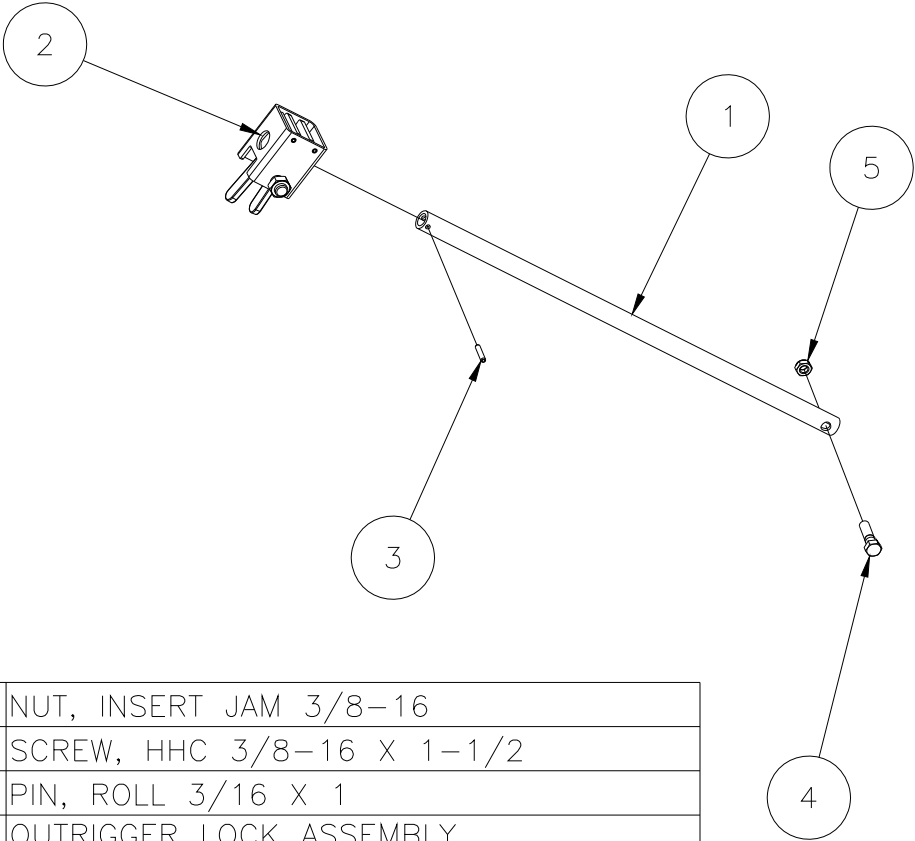

783759 - TWO-SPEED WINCH HANDLE

5	774180	2	PLUNGER ASSEMBLY
4	772358	1	1/2-13 INSERT JAM LOCK NUT
3	771253	1	SHCS 1/2-13 x 5
2	780182	1	WINCH HANDLE SLEEVE
1	783758	1	2 SPEED HANDLE WELDMENT
Item	Part No.	Qty	Description
Parts List			

783935 - OUTRIGGER ASSEMBLY

14	773091	2	WASHER, FLAT 7/8" USS PLT'D.
13	778348	2	LABEL, LOWER STAB'LZR LEGS
12	778352	2	TAPE, 2" B/Y CAUTION STRIPE
11	772350	2	NUT, INSERT JAM 3/8-16
10	771090	2	SCREW, HHC 3/8-16 X 1-1/2
9	772358	2	NUT, INSERT JAM 1/2-13
8	771142	2	SCREW, HHC 1/2-13 X 3
7	772801	2	NUT, HEX 12MM PLT'D.
6	773590	2	WASHER, LOCK 1/2"
5	779002	2	CASTER, 125 X 32 12MM STEM
4	774080	2	PIN, ROLL 3/16 X 1
3	783940	2	OUTRIGGER LOCK ASSEMBLY
2	783943	2	OUTRIGGER SUPPORT TUBE
1	783528	2	LEG WELDMENT, OUTRIGGER
Item	Part No.	Qty	Description
Parts List			

783945 - OUTRIGGER LOCK KIT, 2000/2100

5	772350	1	NUT, INSERT JAM 3/8-16
4	771090	1	SCREW, HHC 3/8-16 X 1-1/2
3	774080	1	PIN, ROLL 3/16 X 1
2	783940	1	OUTRIGGER LOCK ASSEMBLY
1	783943	1	OUTRIGGER SUPPORT TUBE
Item	Part No.	Qty	Description
Parts List			