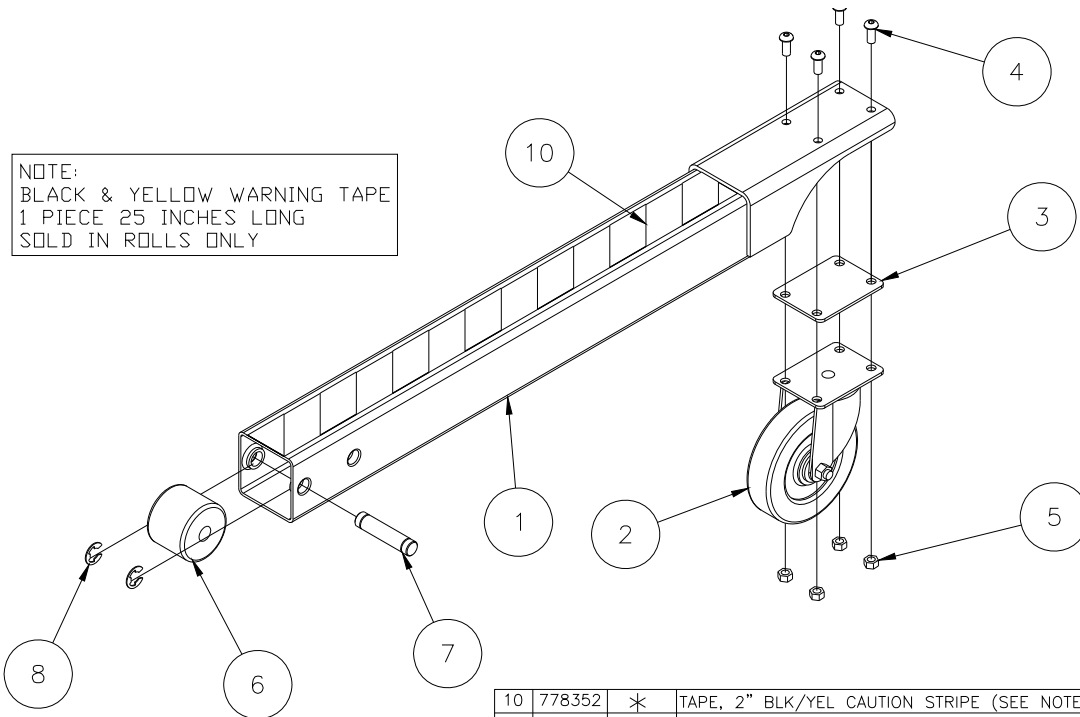

UK:

Unit 16A
Blackpole Trading Estate East
Blackpole Road
Worcester, WR3 8SG
tel: +44 (0)1905 458333
fax: +44(0)1905 458222

783750 - BASE ASSEMBLY

6	779905	2	CAP, 2" OD TUBE, BLACK
5	772502	8	NUT, INSERT JAM 5/16-18
4	771239	8	SCREW, BHC 5/16-18 X 3/4
3	773098	2	SPACER 2-3/4 X 3-3/4 X 1/8 THK.
2	779005	2	CASTER 5" PLATE SWIVEL (RED)
1	783749	1	BASE WELDMENT, 2100 SERIES
	783499	1	BASE WELDMENT, 2100 SERIES GALV.
Item	Part No.	Qty	Description
Parts List			

783533 - CARRIAGE ASSEMBLY

NOTE: TORQUE ITEM 10 TO 125 FT-LBS

13	772800	1	INSERT LOCKNUT 12mm
12	772357	2	INSERT LOCKNUT 1/2-13
11	771161	1	HHCS-12mm X 40mm
10	771257	2	SHCS 1/2-13 X 1-1/2
9	772350	4	INSERT JAM LOCKNUT 3/8-16
8	771350	4	SHOULDER BOLT 1/2 X 1/2
7	783575	2	STOP BLOCK
6	783540	4	MAST ROLLER
5	773096	1	WASHER, FLAT M12
4	783812	1	PULLEY ASSEMBLY
3	783536	1	PULLEY GUARD
2	783503	1	BACKING PLATE WELDMENT
1	783534	1	CARRIAGE
Item	Part No.	Qty	Description
Parts List			

783730/783739 - FRONT LEG ASSEMBLY

NOTE:
BLACK & YELLOW WARNING TAPE
1 PIECE 25 INCHES LONG
SOLD IN ROLLS ONLY

10	778352	*	TAPE, 2" BLK/YEL CAUTION STRIPE (SEE NOTE)	*
8	776077	2	RETAINER RING #5133-62	
7	783644	1	SHAFT, LEG ROLLER	
6	783569	1	ROLLER, LEG	
5	772502	4	NUT, INSERT JAM 5/16-18	
4	771239	4	SCREW, BHC 5/16-18 X 3/4	
3	783098	1	SPACER, CASTER PLATE	
2	779005	1	CASTER 5" PLATE SWIVEL (RED)	
1	783497	1	FRONT LEG WELDMENT 2020/2025/2118/2124 GALV.	
	783738	1	FRONT LEG WELDMENT 2020/2025/2118/2124	
	783498	1	FRONT LEG WELDMENT 2010/2015/2112 GALV.	
	783732	1	FRONT LEG WELDMENT 2010/2015/2112	
Item	Part No.	Qty	Description	
Parts List				