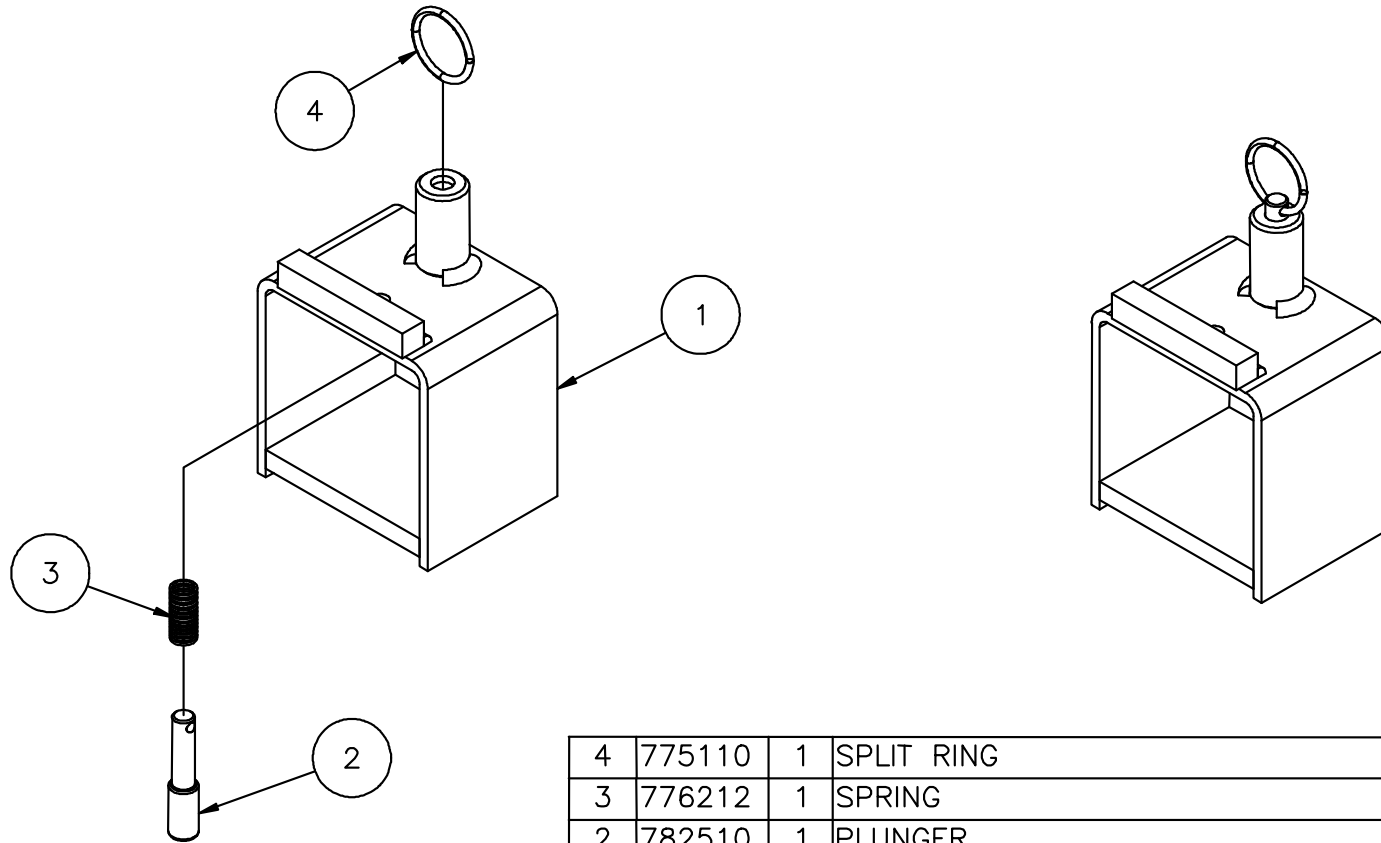

783533 - CARRIAGE ASSEMBLY

NOTE: TORQUE ITEM 10 TO 125 FT-LBS

13	772800	1	INSERT LOCKNUT 12mm
12	772357	2	INSERT LOCKNUT 1/2-13
11	771161	1	HHCS-12mm X 40mm
10	771257	2	SHCS 1/2-13 X 1-1/2
9	772350	4	INSERT JAM LOCKNUT 3/8-16
8	771350	4	SHOULDER BOLT 1/2 X 1/2
7	783575	2	STOP BLOCK
6	783540	4	MAST ROLLER
5	773096	1	WASHER, FLAT M12
4	783812	1	PULLEY ASSEMBLY
3	783536	1	PULLEY GUARD
2	783503	1	BACKING PLATE WELDMENT
1	783534	1	CARRIAGE
Item	Part No.	Qty	Description
Parts List			

783730/783739 - FRONT LEG ASSEMBLY

NOTE:
BLACK & YELLOW WARNING TAPE
1 PIECE 25 INCHES LONG
SOLD IN ROLLS ONLY

10	778352	*	TAPE, 2" BLK/YEL CAUTION STRIPE (SEE NOTE)	*
8	776077	2	RETAINER RING #5133-62	
7	783644	1	SHAFT, LEG ROLLER	
6	783569	1	ROLLER, LEG	
5	772502	4	NUT, INSERT JAM 5/16-18	
4	771239	4	SCREW, BHC 5/16-18 X 3/4	
3	783098	1	SPACER, CASTER PLATE	
2	779005	1	CASTER 5" PLATE SWIVEL (RED)	
1	783497	1	FRONT LEG WELDMENT 2020/2025/2118/2124 GALV.	
	783738	1	FRONT LEG WELDMENT 2020/2025/2118/2124	
	783498	1	FRONT LEG WELDMENT 2010/2015/2112 GALV.	
	783732	1	FRONT LEG WELDMENT 2010/2015/2112	
Item	Part No.	Qty	Description	
Parts List				

783746 - LEG LOCK ASSEMBLY

4	775110	1	SPLIT RING
3	776212	1	SPRING
2	782510	1	PLUNGER
1	783740	1	LEG LOCK WELDMENT
Item	Part No.	Qty	Description
Parts List			

783653 - STANDARD FORK ASSEMBLY

4	4	779317	RAPID LINK, PEAR SHAPED 1/8"
3	4	782510	PLUNGER
2	4	776212	SPRING, #C0480-042-1250-M
1	1	783496	FORK WELDMENT GALVANIZED
	1	783547	FORK WELDMENT
Item	Qty	PART #	DESCRIPTION
Parts List			