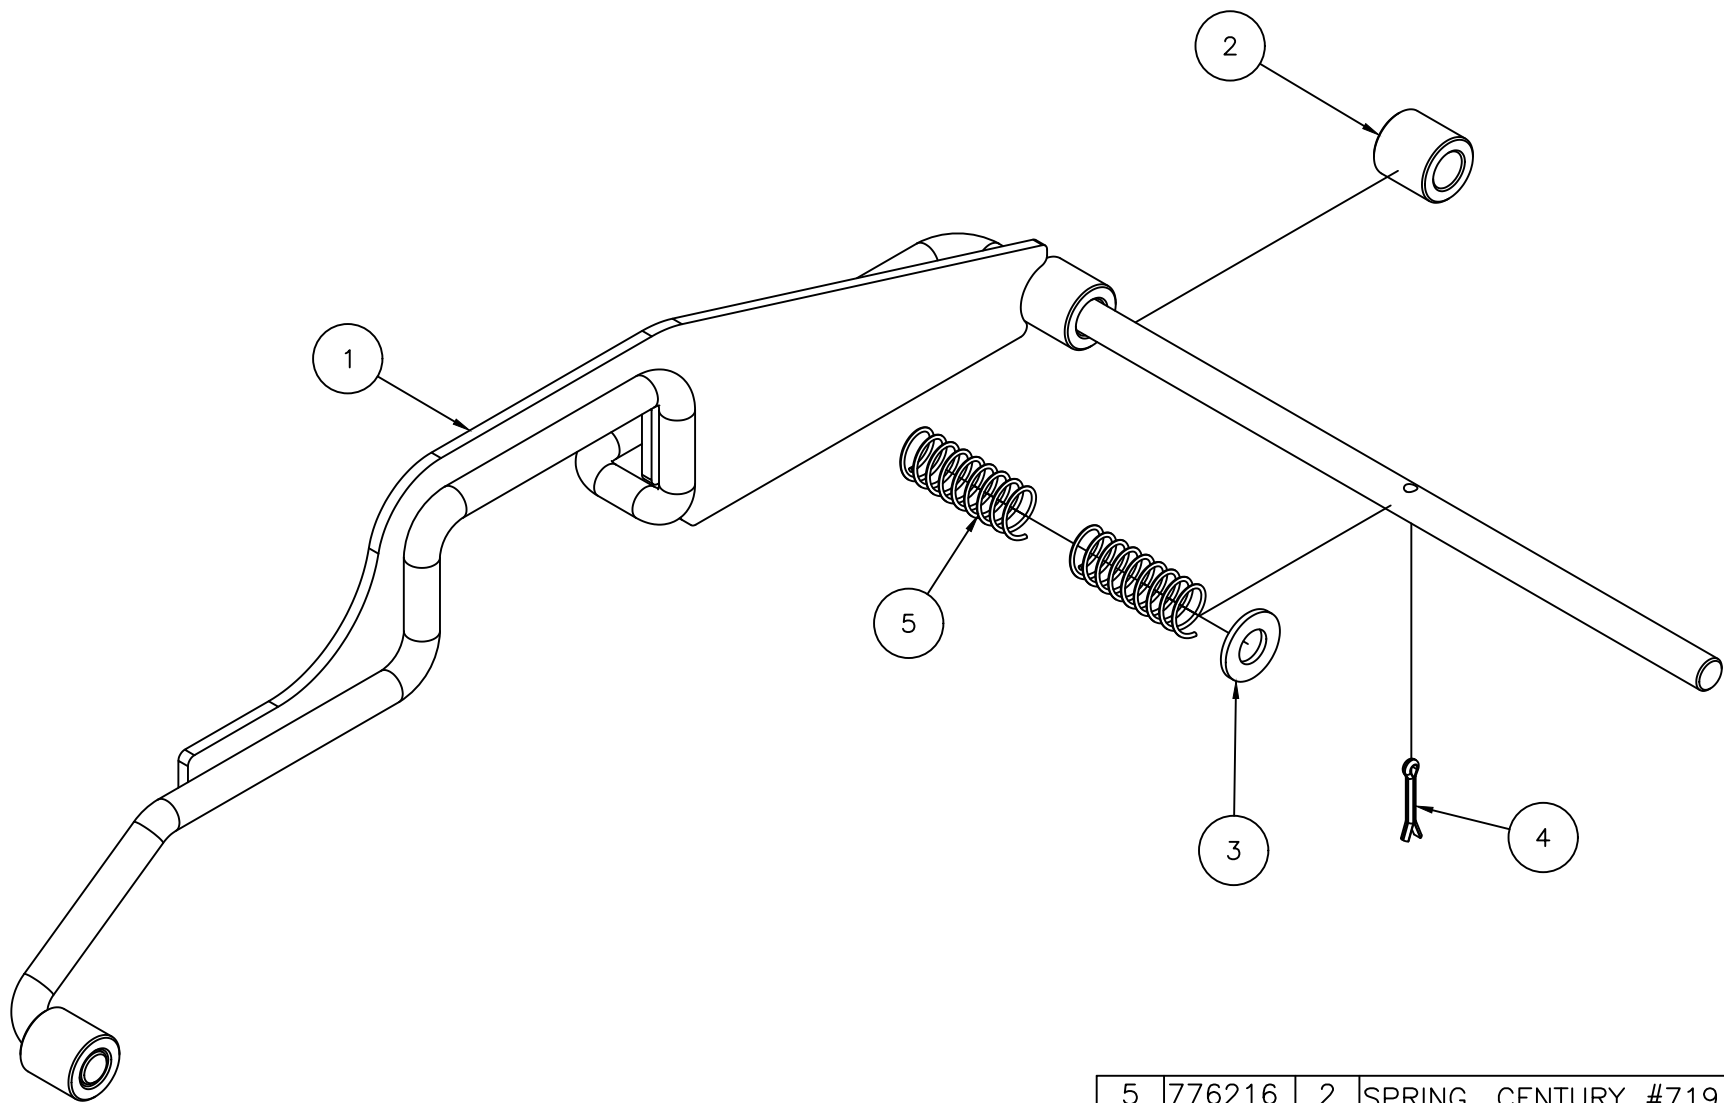

5	776216	2	SPRING, CENTURY #71912S
4	774051	1	PIN, COTTER 1/8 X 3/4
3	773096	1	WASHER, FLAT M12
2	783045	1	MAST HOLD DOWN SPACER PLTD.
1	783041	1	MAST HOLD DOWN WELDMENT
Item	Part No.	Qty	Description
Parts List