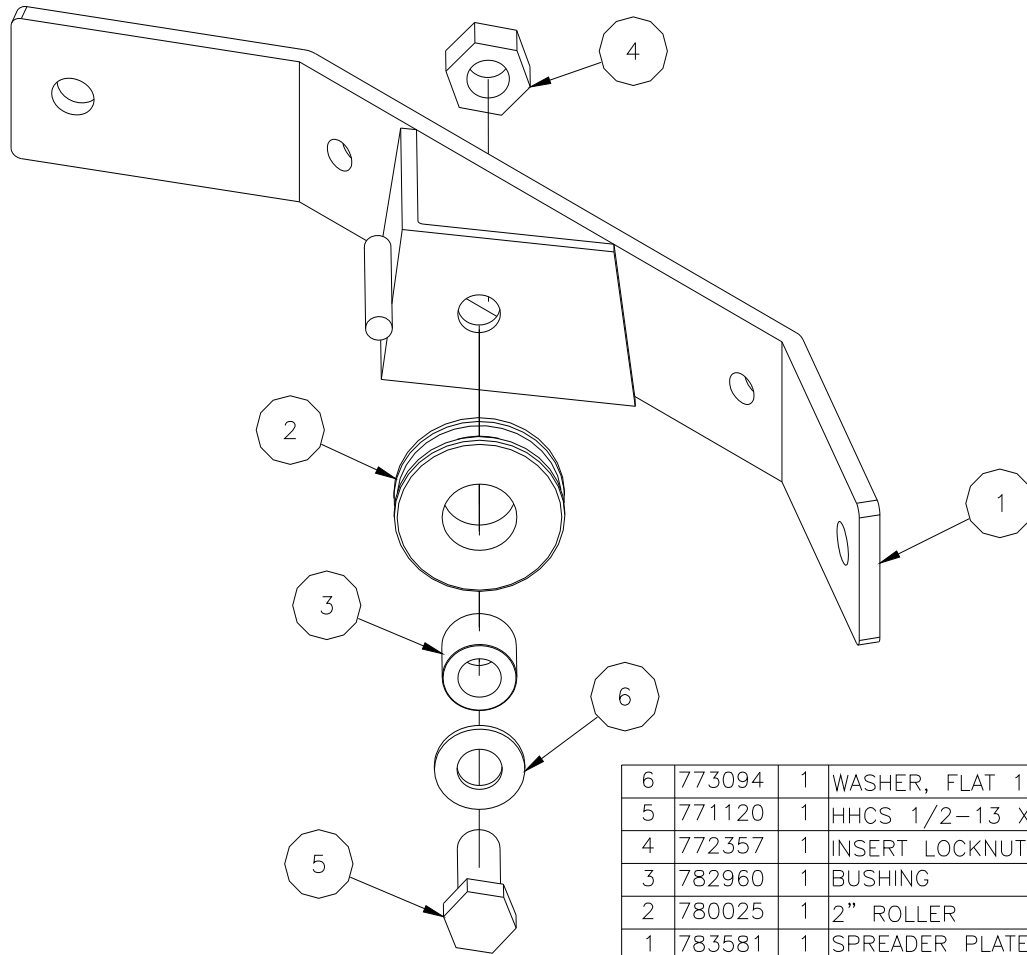

783582 - SPREADER PLATE ASSEMBLY

6	773094	1	WASHER, FLAT 1/2
5	771120	1	HHCS 1/2-13 X 1-1/2
4	772357	1	INSERT LOCKNUT 1/2-13
3	782960	1	BUSHING
2	780025	1	2" ROLLER
1	783581	1	SPREADER PLATE WELDMENT
Item	Part No.	Qty	Description
Parts List