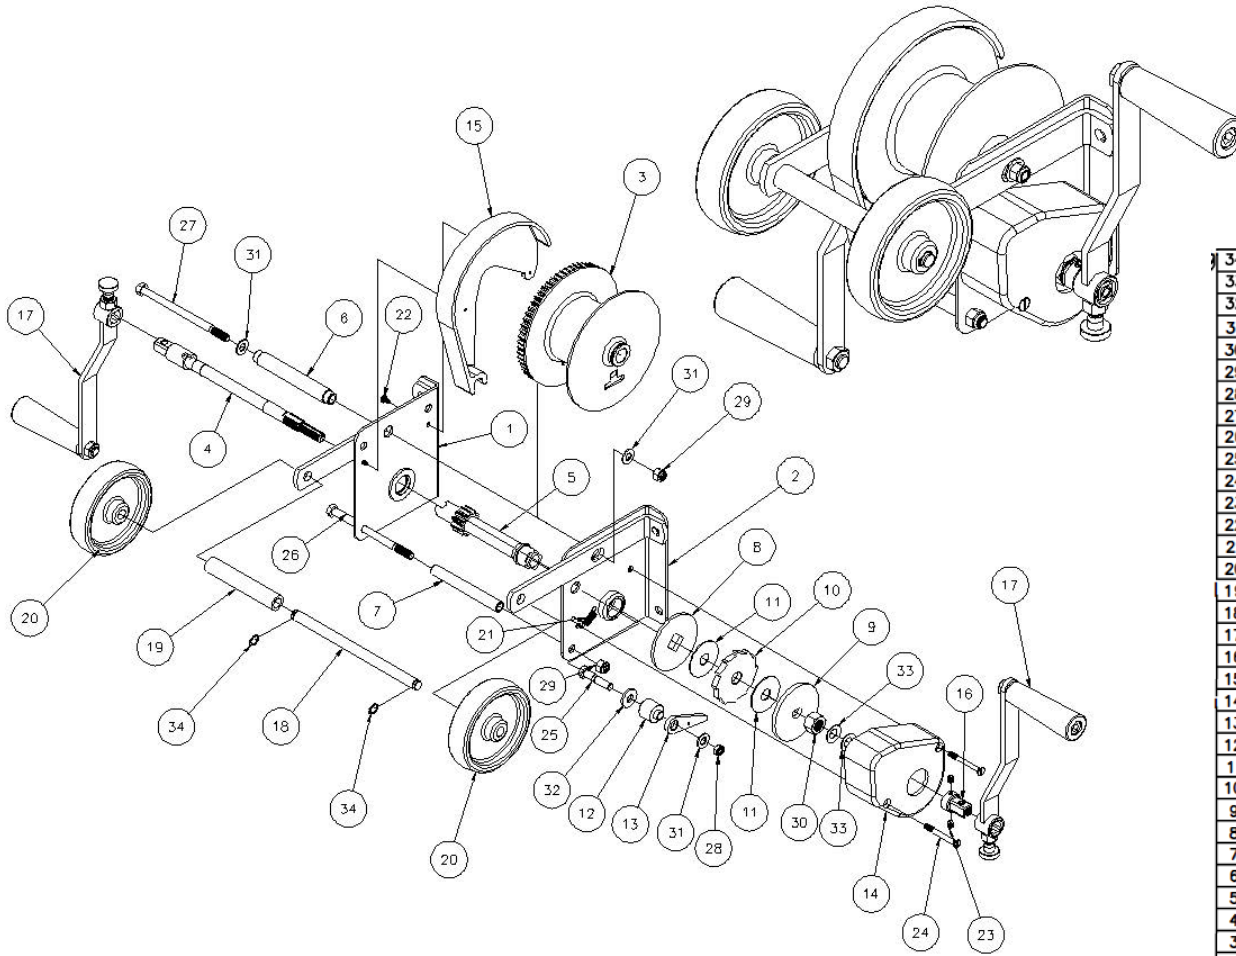

783746 - LEG LOCK ASSEMBLY

4	775110	1	SPLIT RING
3	776212	1	SPRING
2	782510	1	PLUNGER
1	783740	1	LEG LOCK WELDMENT
Item	Part No.	Qty	Description
Parts List			

783653 - STANDARD FORK ASSEMBLY

4	4	779317	RAPID LINK, PEAR SHAPED 1/8"
3	4	782510	PLUNGER
2	4	776212	SPRING, #C0480-042-1250-M
1	1	783496	FORK WELDMENT GALVANIZED
	1	783547	FORK WELDMENT
Item	Qty	PART #	DESCRIPTION
Parts List			

784490 - NL WINCH ASSEMBLY

34	776072	2	RETAINER RING #5100-50
33	773085	2	WASHER, BELLVILLE SPRING
32	773631	1	WASHER, FLAT OVERSIZED 3/8 X .140 THK.
31	773040	3	WASHER, FLAT 3/8 USS
30	772375	1	NUT, INSERT LOCK 5/8-18
29	772355	2	NUT, INSERT LOCK 3/8-16
28	772502	1	NUT, INSERT JAM 5/16-18
27	771105	1	SCREW, HHC 3/8-16 X 6
26	771111	1	SCREW, HHC 3/8-16 X 5-1/2
25	771100	1	SCREW, HHC 3/8-16 X 1-3/4
24	771290	2	SCREW, FHM 1/4-20 X 2-1/4
23	771431	2	SCREW, SET 1/4-20 X 5/16 FLT PT
22	776042	2	SCREW, SM #8 X 1/2 PPHF
21	783621	1	RATCHET DOG SPRING
20	779045	2	WHEEL, POLY OLEFIN 5"
19	783764	1	SLEEVE, ROLLER SHAFT
18	782619	1	SHAFT, ROLLER 712 WINCH
17	783757	2	WINCH HANDLE ASSEMBLY, MX
16	784284	1	WINCH HANDLE ADAPTER
15	783611	1	GEAR COVER
14	783612	1	BRAKE COVER
13	780216	1	HOIST RATCHET DOG WJ-19
12	783598	1	SPACER - RACHET
11	783615	2	BRAKE DISC
10	780214	1	BRAKE RATCHET WJ-17
9	780212	1	PLATE, OUTER BRAKE DISC WJ-15
8	784498	1	PLATE, INNER BRAKE DISC, NL WINCH
7	783599	1	SPACER - WINCH SIDE PLATE
6	783606	1	DRUM SPACER SHAFT
5	784500	1	SHAFT, HOIST DRUM PINION, SQ END
4	783754	1	DRIVE SHAFT, MX WINCH
3	783613	1	DRUM ASSEMBLY
2	784494	1	SIDE PLATE ASSY - RH, NEW MX WINCH
1	784492	1	SIDE PLATE ASSY - LH, NEW MX WINCH
Item	Part No.	Qty	Description
Parts List			