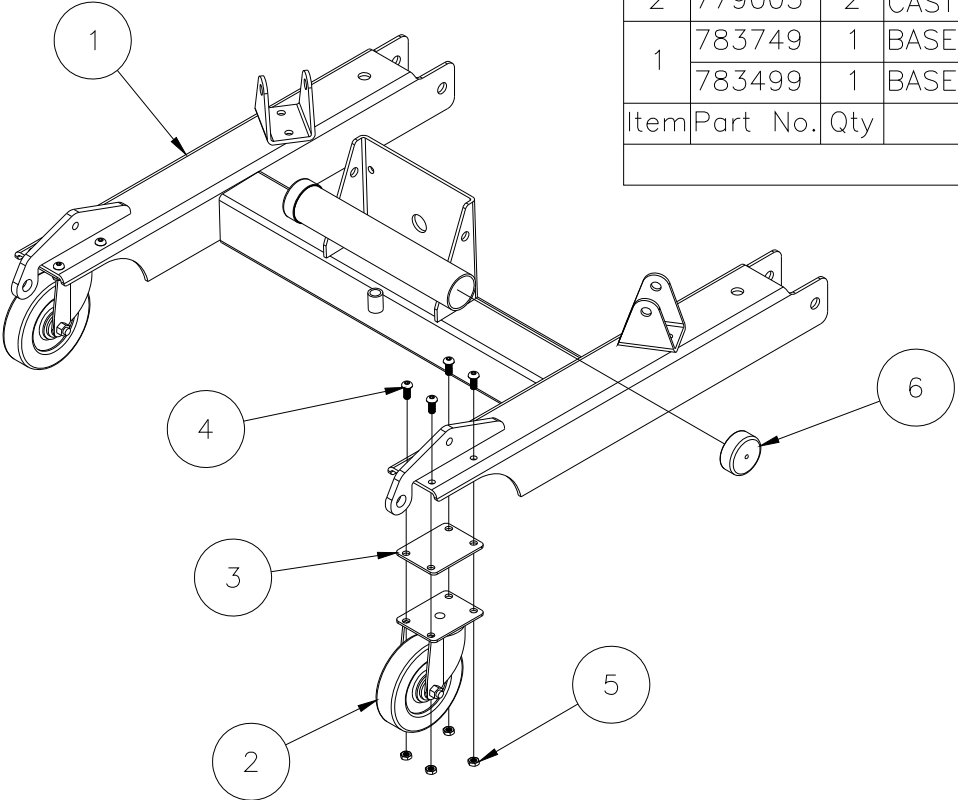

UK:

Unit 16A
Blackpole Trading Estate East
Blackpole Road
Worcester, WR3 8SG
tel: +44 (0)1905 458333
fax: +44(0)1905 458222

783750 - BASE ASSEMBLY

6	779905	2	CAP, 2" OD TUBE, BLACK
5	772502	8	NUT, INSERT JAM 5/16-18
4	771239	8	SCREW, BHC 5/16-18 X 3/4
3	773098	2	SPACER 2-3/4 X 3-3/4 X 1/8 THK.
2	779005	2	CASTER 5" PLATE SWIVEL (RED)
1	783749	1	BASE WELDMENT, 2100 SERIES
	783499	1	BASE WELDMENT, 2100 SERIES GALV.
Item	Part No.	Qty	Description
Parts List			

783533 - CARRIAGE ASSEMBLY

NOTE: TORQUE ITEM 10 TO 125 FT-LBS

13	772800	1	INSERT LOCKNUT 12mm
12	772357	2	INSERT LOCKNUT 1/2-13
11	771161	1	HHCS-12mm X 40mm
10	771257	2	SHCS 1/2-13 X 1-1/2
9	772350	4	INSERT JAM LOCKNUT 3/8-16
8	771350	4	SHOULDER BOLT 1/2 X 1/2
7	783575	2	STOP BLOCK
6	783540	4	MAST ROLLER
5	773096	1	WASHER, FLAT M12
4	783812	1	PULLEY ASSEMBLY
3	783536	1	PULLEY GUARD
2	783503	1	BACKING PLATE WELDMENT
1	783534	1	CARRIAGE
Item	Part No.	Qty	Description
Parts List			

783730/783739 - FRONT LEG ASSEMBLY

NOTE:
BLACK & YELLOW WARNING TAPE
1 PIECE 25 INCHES LONG
SOLD IN ROLLS ONLY

10	778352	*	TAPE, 2" BLK/YEL CAUTION STRIPE (SEE NOTE)	*
8	776077	2	RETAINER RING #5133-62	
7	783644	1	SHAFT, LEG ROLLER	
6	783569	1	ROLLER, LEG	
5	772502	4	NUT, INSERT JAM 5/16-18	
4	771239	4	SCREW, BHC 5/16-18 X 3/4	
3	783098	1	SPACER, CASTER PLATE	
2	779005	1	CASTER 5" PLATE SWIVEL (RED)	
1	783497	1	FRONT LEG WELDMENT 2020/2025/2118/2124 GALV.	
	783738	1	FRONT LEG WELDMENT 2020/2025/2118/2124	
	783498	1	FRONT LEG WELDMENT 2010/2015/2112 GALV.	
	783732	1	FRONT LEG WELDMENT 2010/2015/2112	
Item	Part No.	Qty	Description	
Parts List				

783746 - LEG LOCK ASSEMBLY

4	775110	1	SPLIT RING
3	776212	1	SPRING
2	782510	1	PLUNGER
1	783740	1	LEG LOCK WELDMENT
Item	Part No.	Qty	Description
Parts List			

783653 - STANDARD FORK ASSEMBLY

4	4	779317	RAPID LINK, PEAR SHAPED 1/8"
3	4	782510	PLUNGER
2	4	776212	SPRING, #C0480-042-1250-M
1	1	783496	FORK WELDMENT GALVANIZED
	1	783547	FORK WELDMENT
Item	Qty	PART #	DESCRIPTION
Parts List			