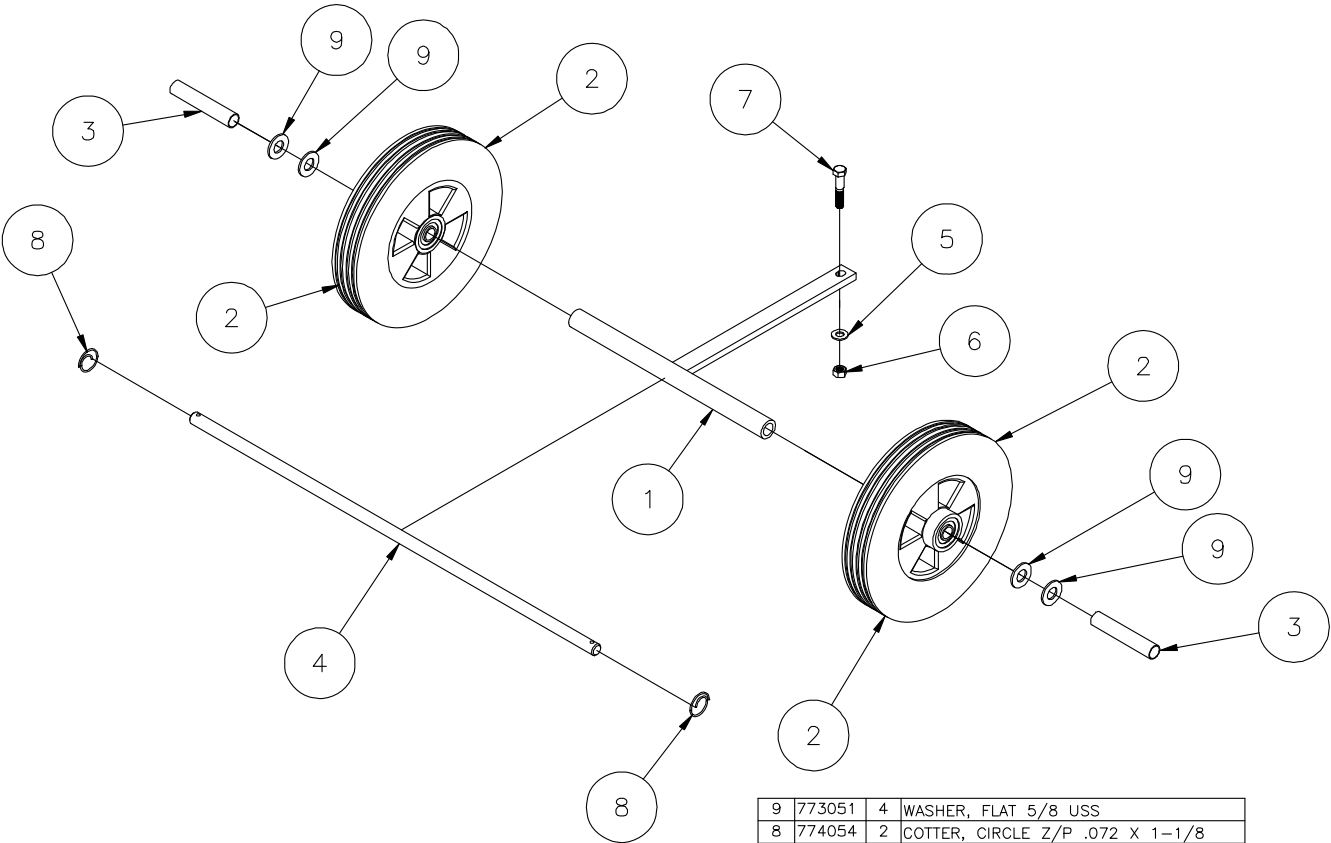

783736 - 10" WHEEL KIT - OPTIONAL

9	773051	4	WASHER, FLAT 5/8 USS
8	774054	2	COTTER, CIRCLE Z/P .072 X 1-1/8
7	771112	1	SCREW, HHC 3/8-16 x 2
6	772355	1	NUT, INSERT LOCK 3/8-16
5	773040	1	WASHER, FLAT 3/8 USS
4	782544	1	AXLE, MODEL 209
3	774039	2	SPACER, BUTTITE 5/8 X 4
2	779011	2	WHEEL, 10" RUBBER TIRE
1	783735	1	AXLE SUPPORT WELDMENT, 2100 SERIES
Item	Part No.	Qty	Description
Parts List