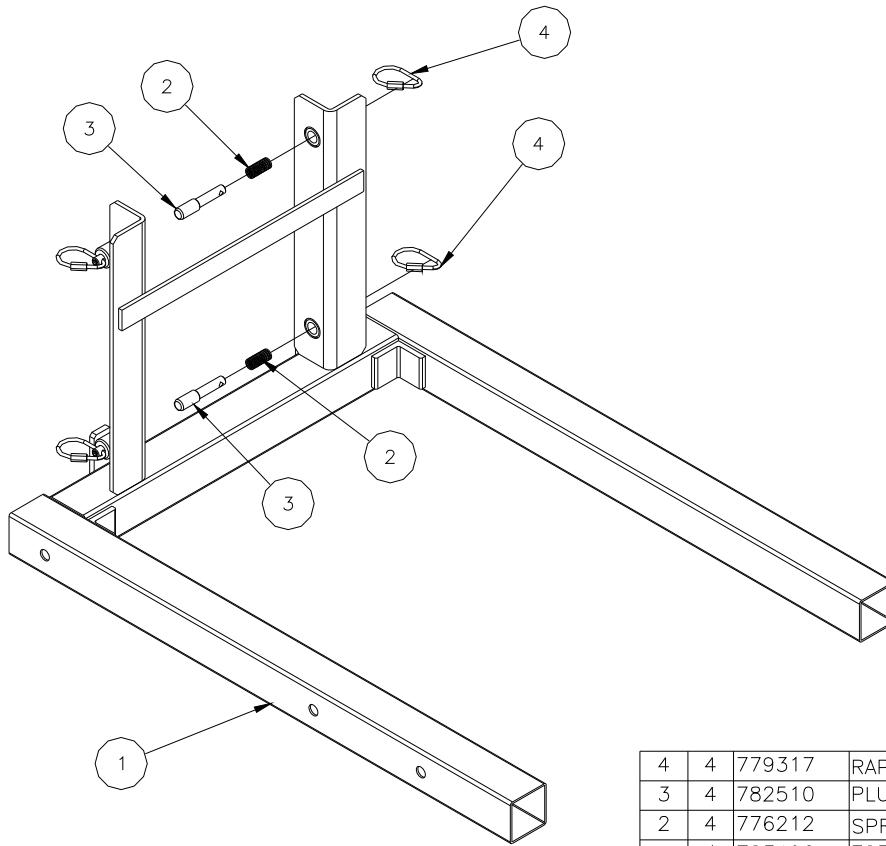

783730/783739 - FRONT LEG ASSEMBLY

NOTE:
BLACK & YELLOW WARNING TAPE
1 PIECE 25 INCHES LONG
SOLD IN ROLLS ONLY

10	778352	*	TAPE, 2" BLK/YEL CAUTION STRIPE (SEE NOTE)	*
8	776077	2	RETAINER RING #5133-62	
7	783644	1	SHAFT, LEG ROLLER	
6	783569	1	ROLLER, LEG	
5	772502	4	NUT, INSERT JAM 5/16-18	
4	771239	4	SCREW, BHC 5/16-18 X 3/4	
3	783098	1	SPACER, CASTER PLATE	
2	779005	1	CASTER 5" PLATE SWIVEL (RED)	
1	783497	1	FRONT LEG WELDMENT 2020/2025/2118/2124 GALV.	
	783738	1	FRONT LEG WELDMENT 2020/2025/2118/2124	
	783498	1	FRONT LEG WELDMENT 2010/2015/2112 GALV.	
	783732	1	FRONT LEG WELDMENT 2010/2015/2112	
Item	Part No.	Qty	Description	
Parts List				

783746 - LEG LOCK ASSEMBLY

4	775110	1	SPLIT RING
3	776212	1	SPRING
2	782510	1	PLUNGER
1	783740	1	LEG LOCK WELDMENT
Item	Part No.	Qty	Description
Parts List			

783653 - STANDARD FORK ASSEMBLY

4	4	779317	RAPID LINK, PEAR SHAPED 1/8"
3	4	782510	PLUNGER
2	4	776212	SPRING, #C0480-042-1250-M
1	1	783496	FORK WELDMENT GALVANIZED
	1	783547	FORK WELDMENT
Item	Qty	PART #	DESCRIPTION
Parts List			