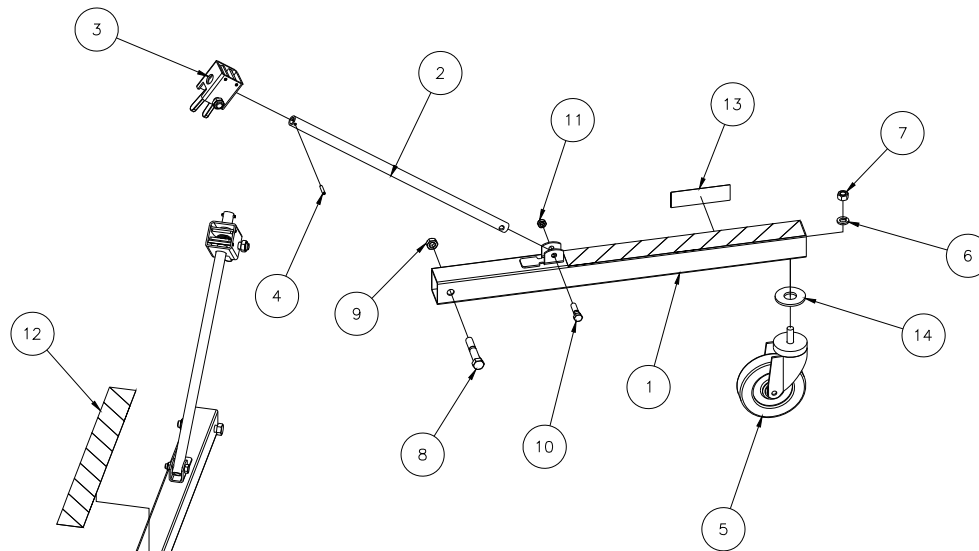

783935 - OUTRIGGER ASSEMBLY

14	773091	2	WASHER, FLAT 7/8" USS PLT'D.
13	778348	2	LABEL, LOWER STAB'LZR LEGS
12	778352	2	TAPE, 2" B/Y CAUTION STRIPE
11	772350	2	NUT, INSERT JAM 3/8-16
10	771090	2	SCREW, HHC 3/8-16 X 1-1/2
9	772358	2	NUT, INSERT JAM 1/2-13
8	771142	2	SCREW, HHC 1/2-13 X 3
7	772801	2	NUT, HEX 12MM PLT'D.
6	773590	2	WASHER, LOCK 1/2"
5	779002	2	CASTER, 125 X 32 12MM STEM
4	774080	2	PIN, ROLL 3/16 X 1
3	783940	2	OUTRIGGER LOCK ASSEMBLY
2	783943	2	OUTRIGGER SUPPORT TUBE
1	783528	2	LEG WELDMENT, OUTRIGGER
Item	Part No.	Qty	Description
Parts List