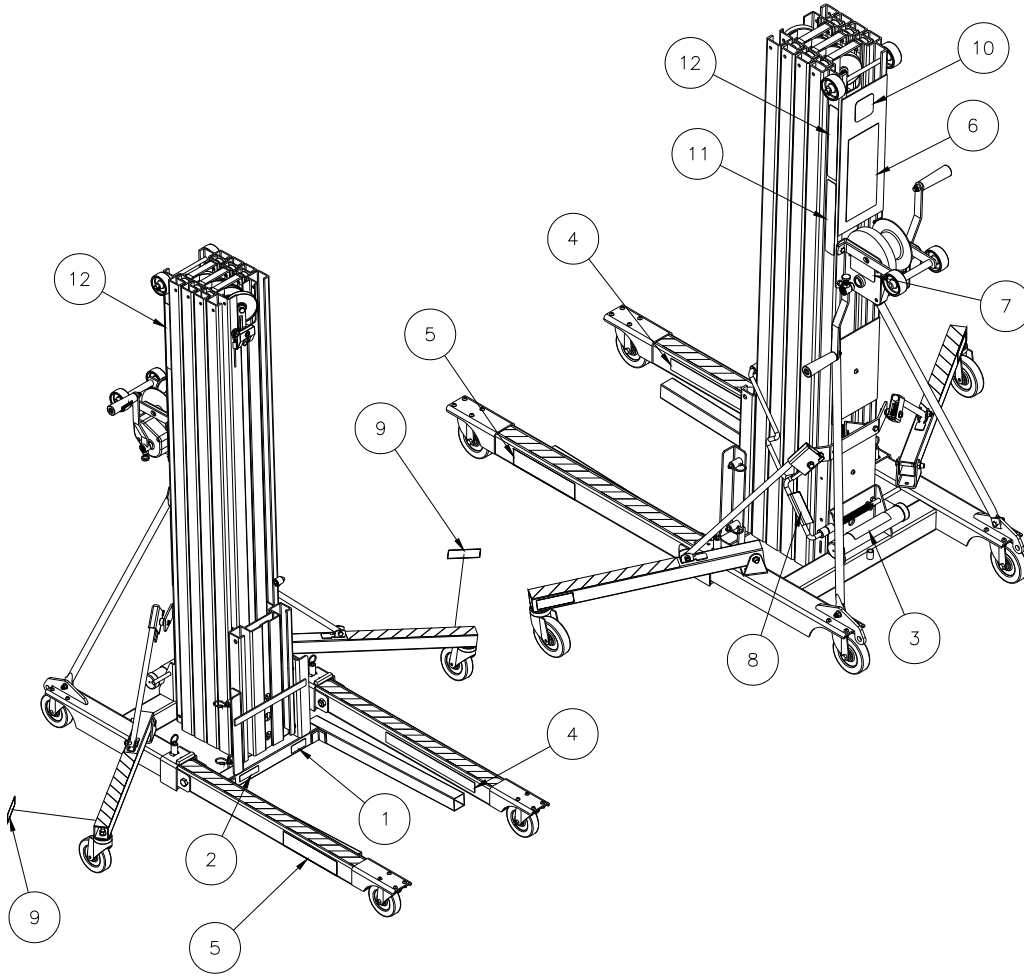

COMMON LABEL PLACEMENT

12	778368	2	LABEL, MODEL 2025
12	778367	2	LABEL, MODEL 2020
12	778366	2	LABEL, MODEL 2015
12	778365	2	LABEL, MODEL 2010
11	778369	1	LABEL, CE AND SERIAL NUMBER
10	778920	1	LABEL, CAUTION CARRIAGE LATCH
9	778348	2	LABEL, LOWER STABILIZER LEG
8	778461	1	LABEL, MAST HOLD DOWN BAR TYPE
7	778346	1	LABEL, WINCH RAISE/LOWER
6	778350	1	LABEL, GENERAL WARNINGS LARGE
5	778342	2	LABEL, SUMNER
4	778850	2	LABEL, DO NOT STAND UNDER LOAD
3	778906	1	LABEL, READ OPERATING INSTRUCTIONS
2	778339	1	LABEL, CARRIAGE LATCH WARNING
1	778347	1	LABEL, NO RIDER WARNING
Item	Part No.	Qty	Description
Parts List