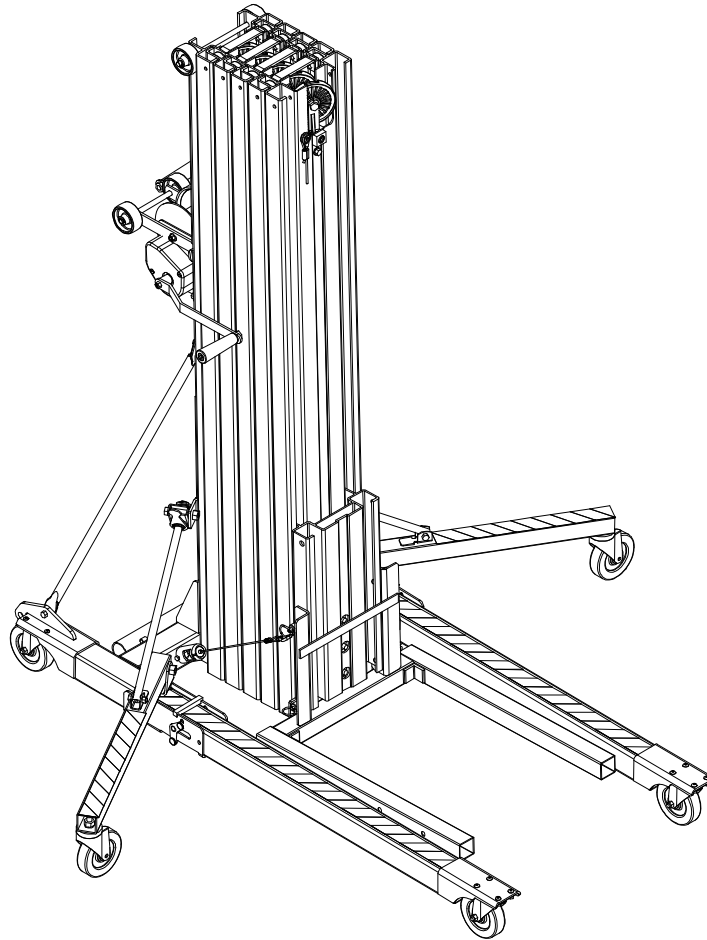

PARTS MANUAL

SERIES 2000 MATERIAL LIFT

SUMNER

A Southwire Company

USA:

7514 Alabonson Rd.
Houston, TX 77088
tel: 281-999-6900
fax: 281-999-6966

CANADA:

75 Saltsman Drive, Unit 5
Cambridge, ON N3H 4R7
tel: 519-653-5300
fax: 519-653-5305

UK:

Unit 16A
Blackpole Trading Estate East
Blackpole Road
Worcester, WR3 8SG
tel: +44 (0)1905 458333
fax: +44(0)1905 458222