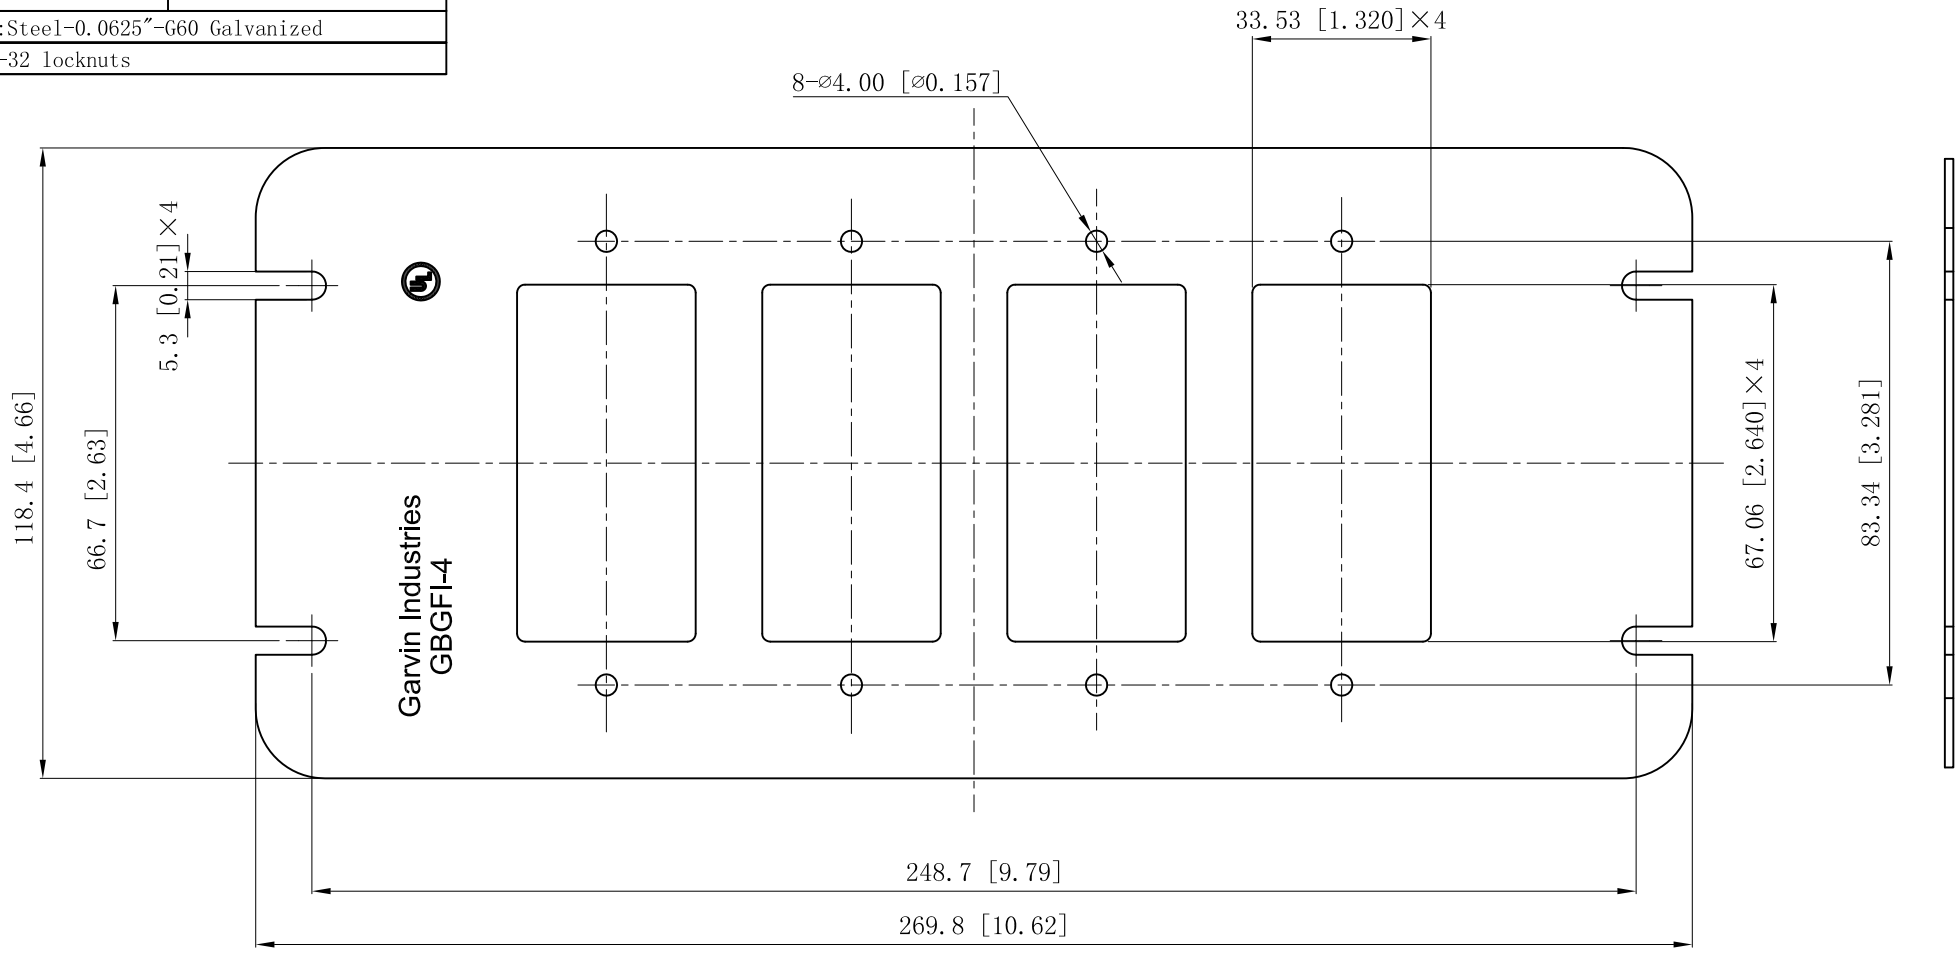

SIDES	BOTTOM
Material: Steel-0.0625"-G60 Galvanized	
8 Pcs #6-32 locknuts	

DESCRIPTION

This data sheet is for reference only .GARVIN INDUSTRIES reserves the right to make changes to the design without prior notice.

STANDARD PACKING	<h1 style="text-align: center;">GARVIN INDUSTRIES</h1>		
5 PCS			
	SIZE	DWG NO.	REV
	A4	GBGFI-4	B
	DATA SHEET		