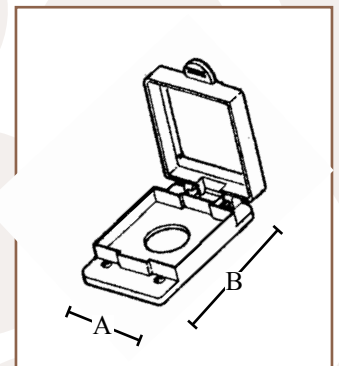

### APPLICATIONS

- Fits a single receptacle; prevents damage from water and other elements

### STANDARD MATERIAL

- PVC

1317

PART #	SIZE	HOLE DIAMETER	MASTER QTY.	WEIGHT/CASE (LBS.)	A	B
1317	15 AMP	1.375	10	3	2.8125"	4.5625"
1318	20 AMP	1.625	10	3	2.8125"	4.5625"
1319	30 AMP	1.722	10	3	2.8125"	4.5625"
1320	50 AMP	2.187	10	3	2.8125"	4.5625"