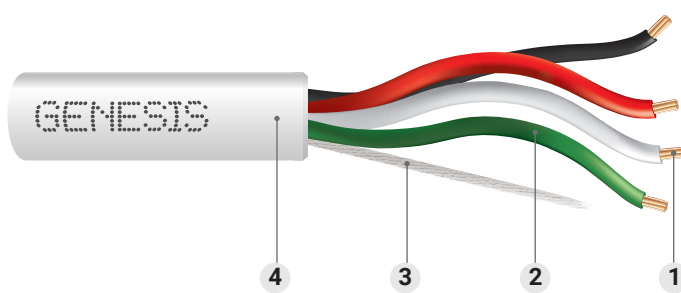

# Audacious Sound Cable<sup>®</sup> Riser

# -GENESIS-

Genesis Audacious Sound Cables deliver better quality and bolder sound. Oxygen-free copper conductors and high strand count deliver minimal distortion for optimal performance.

## Construction

- 1. Conductor:** Oxygen-Free Bare Copper conductors for excellent sound transmission and low voltage drop
- 2. Insulation:** PVC
- 3. Rip Cord:** Durable rip cord for efficient jacket stripping and removal
- 4. Jacket:** PVC  
Countdown<sup>®</sup> Length Markings for easy tracking of usage and remaining cable

## Specifications

- UL 1666 – Riser Rated
- UL 444 – Communication Cables, Type CMR
- UL 13 – Power-Limited Circuit Cables, Type CL2R
- Sunlight Resistant Rated
- REACH/RoHS Compliant
- Rated for 300 Volts
- Rated for -20°C to 75°C