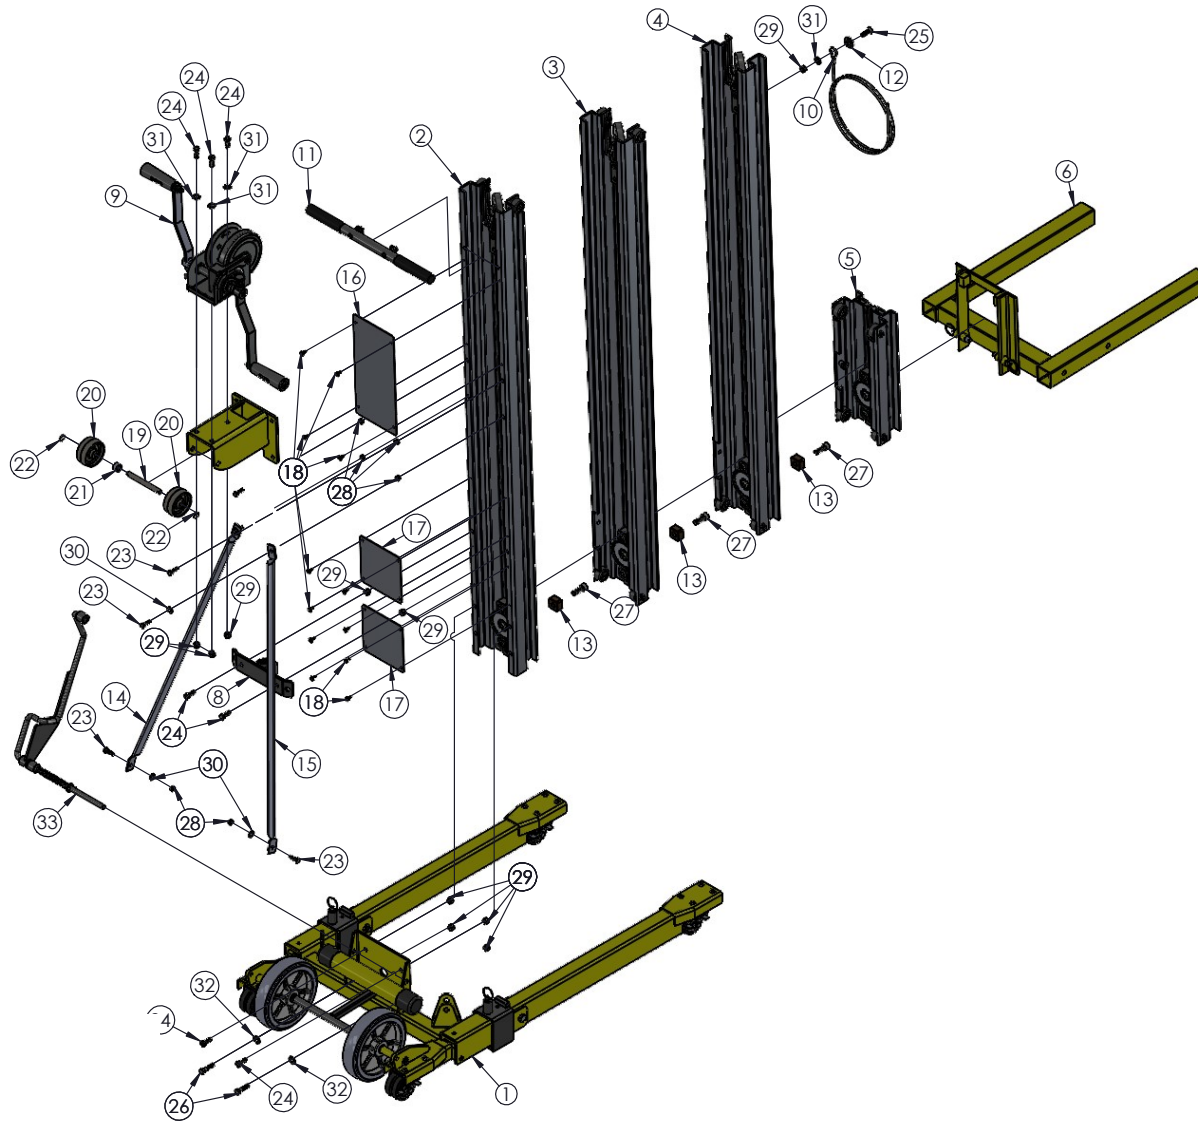

2412 SERIES LIFT ASSEMBLY

ITEM NO.	PART NUMBER	DESCRIPTION	QTY.
1	784715	BASE ASSEMBLY 2412 LIFT	1
2	784720	BOTTOM MAST ASSEMBLY 2412 LIFT	1
3	784730	CENTER MAST ASSEMBLY 2412 LIFT	1
4	784740	TOP MAST ASSEMBLY 2412 LIFT	1
5	784765	CARRIAGE ASSEMBLY 2412 LIFT	1
6	784770	FORK ASSEMBLY 2400 LIFT	1
7	784775	WINCH MOUNTING WELDMENT 2400	1
8	784784	SPREADER PLATE ASSEMBLY 2400	1
9	784785	WINCH ASSEMBLY, 2400 LIFT	1
10	784790	LOAD LINE 2412	1
11	784282	TOP HANDLE ASSEMBLY 2400	1
12	782910	ROPE RET. WASHER	1
13	783575	STOP BLOCK	3
14	784251	MAST BRACE (LEFT) 2200 LIFT	1
15	784252	MAST BRACE (RIGHT) 2200 LIFT	1
16	784748	MAST COVER ALUM -TOP 2400	1
17	784749	MAST COVER ALUM -BTM 2400	2
18	776055	SCREW, SM #8 X 3/4 SELF TAPPING	12
19	784778	SHAFT, WHEEL 2400 LIFT	1
20	779012	WHEEL, POLYOLEFIN 3"	2
21	784394	SPACER, PULLEY 1/2"	1
22	774053	COTTER, CIRCLE Z/P 0.048 X 0.75"	2
23	771052	SCREW, HHC 5/16-18 X 1 PLTD	6
24	771107	SCREW, HHC 3/8-16 X 1	7
25	771260	SCREW, FHSC 3/8-16 X 1.25"LN	1
26	771090	SCREW, HHC 3/8-16 X 1.5"	2
27	771261	SCREW, SHC 1/2-13 X 1-1/4	3
28	772502	NUT, LOCK LOW PROFILE 5/16-18	6
29	772355	NUT, INSERT LOCK 3/8-16	10
30	773042	WASHER, FLAT 5/16	4
31	773022	WASHER, FLAT 3/8 SAE HARDENED	4
32	773040	WASHER, FLAT 3/8	2
33	784827	MAST HOLD DOWN, BAR TYPE 2400	1