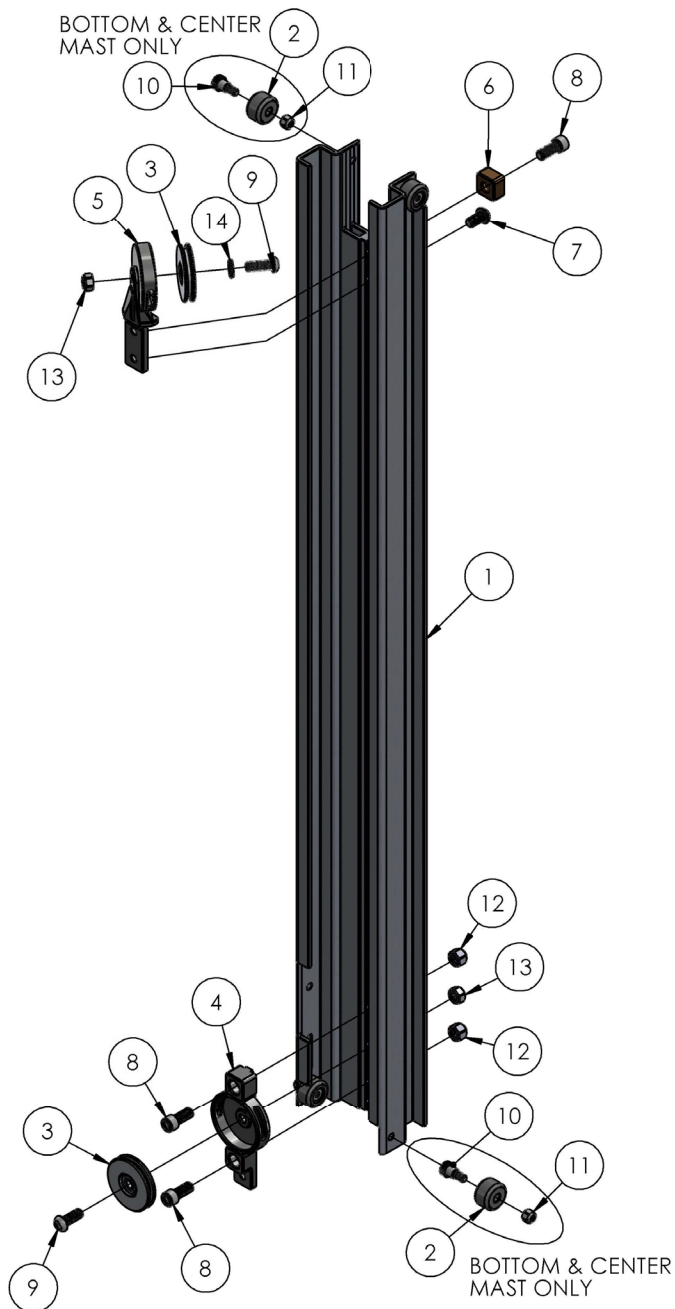

MAST ASSEMBLY

ITEM NO.	PART NUMBER	DESCRIPTION	QTY.
1	784721	BOTTOM MAST MACHINED 2412 LIFT	1
1	784731	CENTER MAST MACHINED 2412 LIFT	1
1	784741	TOP MAST MACHINED 2412	1
2	784722	MAST ROLLER	4
2	784722	MAST ROLLER (TOP& BOTTOM) QTY 2	*
2	784722	MAST ROLLER (CENTER) QTY 4	*
3	784724	PULLEY ASSEMBLY 3"	2
4	784705	PULLEY COVER, 2400 SERIES LIFT	1
5	784710	PULLEY MOUNT, 2400 SERIES LIFT	1
6	783575	STOP BLOCK	1
7	771259	SCREW, BHSC 1/2-13 X 1.0"LN	1
8	771261	SCREW, SHC 1/2-13 X 1-1/4	3
9	771263	SCREW, BHC M12-1.75 X 3.5"	2
10	771350	SCREW, SHOULDER 1/2 X 1/2	4
11	772350	NUT, INSERT JAM 3/8 - 16	4
12	772358	NUT, INSERT JAM 1/2 -13	2
13	772505	NUT, INSERT JAM M12	2
14	773096	WASHER, FLAT M12	2