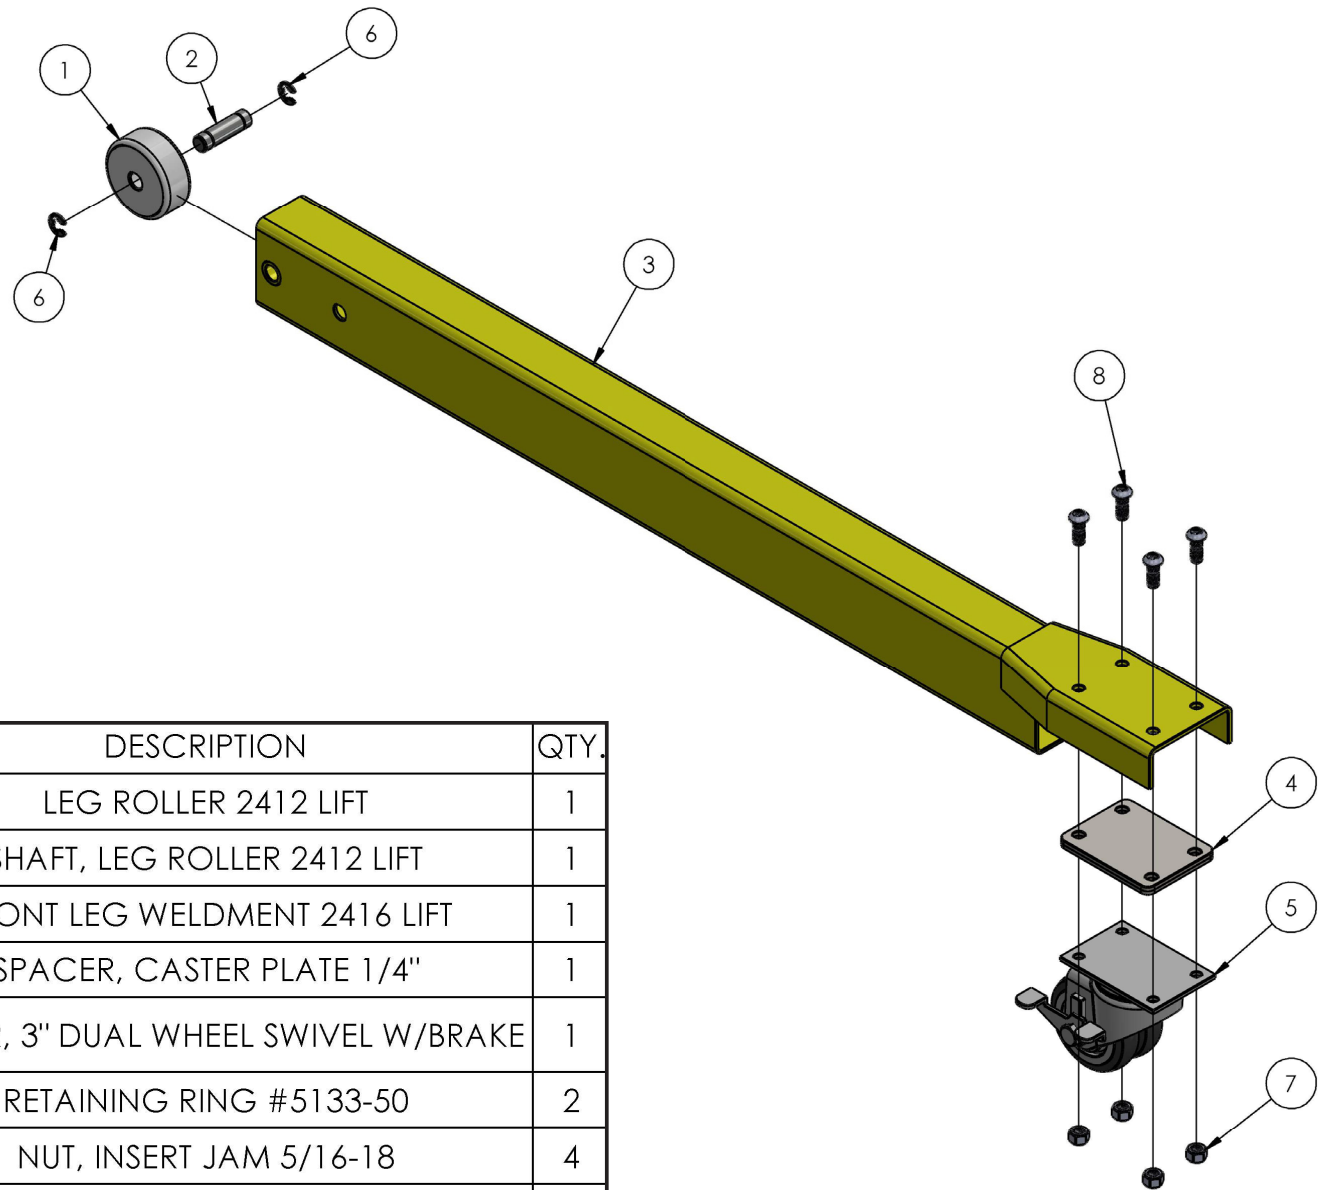

2416 FRONT LEG ASSEMBLY (784813)

ITEM NO.	PART NUMBER	DESCRIPTION	QTY.
1	784811	LEG ROLLER 2412 LIFT	1
2	784812	SHAFT, LEG ROLLER 2412 LIFT	1
3	784818	FRONT LEG WELDMENT 2416 LIFT	1
4	784814	SPACER, CASTER PLATE 1/4"	1
5	779036	CASTER, 3" DUAL WHEEL SWIVEL W/BRAKE	1
6	776079	RETAINING RING #5133-50	2
7	772502	NUT, INSERT JAM 5/16-18	4
8	771239	SCREW, BHC 5/16-18 X 7/8"	4