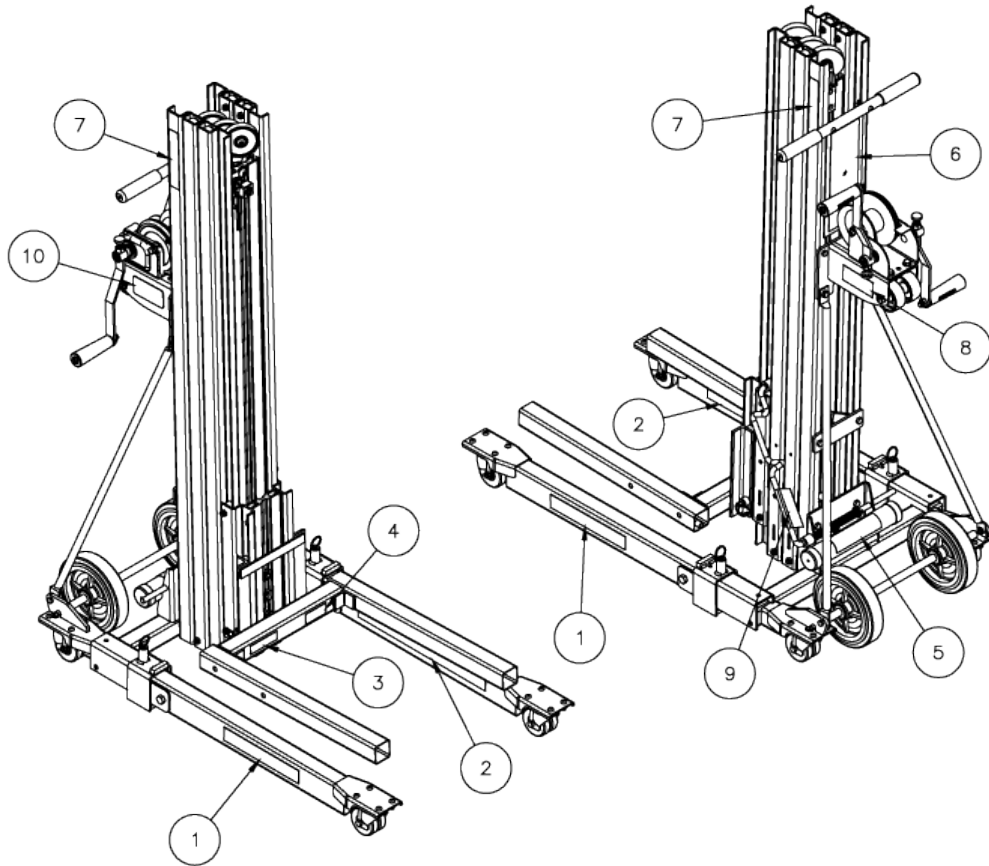

SERIES 2400 LIFT LABEL KIT (778420)

Item	Part No.	Description	Qty
1	778450	LABEL, LABEL SUMNER 2200 LIFT	2
2	778457	LABEL, "DO NOT STAND UNDER LOAD"	2
3	778339	LABEL, CARRIAGE LATCH WARNING	1
4	778347	LABEL, NO RIDERS WARNING	1
5	778906	LABEL, OP MANUAL - LIFT, READ B4	1
6	778458	LABEL, LARGE WARNING 2200 LIFT	1
7	778445	LABEL, MODEL 2412	2
7	778475	LABEL, MODEL 2416	2
8		LABEL SERIAL # 2412 (NOT AVAILABLE)	1
9	778461	LABEL, MAST HOLD DOWN BAR TYPE	1
10	778346	LABEL, WINCH RAISE/LOWER	1