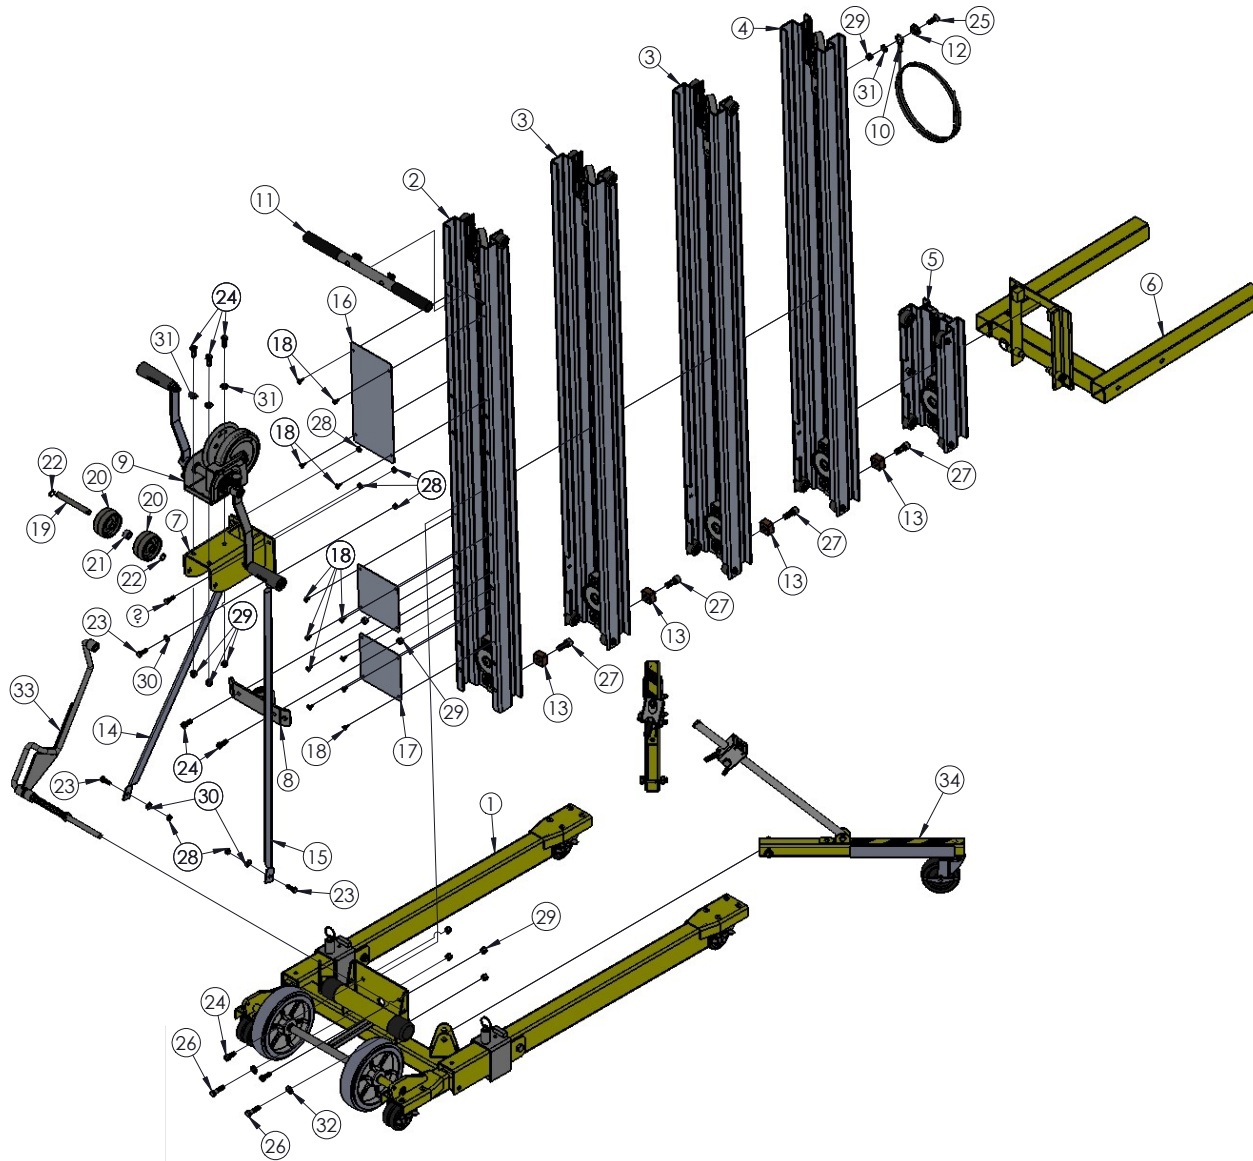

2416 SERIES LIFT ASSEMBLY

ITEM NO.	PART NUMBER	DESCRIPTION	QTY.
1	784717	BASE ASSEMBLY 2416 LIFT	1
2	784720	BOTTOM MAST ASSEMBLY 2412 LIFT	1
3	784730	CENTER MAST ASSEMBLY 2412 LIFT	2
4	784740	TOP MAST ASSEMBLY 2412 LIFT	1
5	784765	CARRIAGE ASSEMBLY 2412 LIFT	1
6	784770	FORK ASSEMBLY 2400 LIFT	1
7	784775	WINCH MOUNTING WELDMENT 2400	1
8	784784	SPREADER PLATE ASSEMBLY 2400	1
9	784785	WINCH ASSEMBLY, 2400 LIFT	1
10	784795	LOAD LINE EVENTER 16	1
11	784282	TOP HANDLE ASSEMBLY 2400	1
12	782910	ROPE RET. WASHER	1
13	783575	STOP BLOCK	4
14	784251	MAST BRACE (LEFT) 2200 LIFT	1
15	784252	MAST BRACE (RIGHT) 2200 LIFT	1
16	784748	MAST COVER ALUM -TOP 2400	1
17	784749	MAST COVER ALUM -BTM 2400	2
18	776055	SCREW, SM #8 X 3/4 SELF TAPPING	12
19	784778	SHAFT, WHEEL 2400 LIFT	1
20	779012	WHEEL, POLYOLEFIN 3"	2
21	784394	SPACER, PULLEY 1/2"	1
22	774053	COTTER, CIRCLE Z/P 0.048 X 0.75"	2
23	771052	SCREW, HHC 5/16-18 X 1 PLTD	6
24	771107	SCREW, HHC 3/8-16 X 1	7
25	771260	SCREW, FHSC 3/8-16 X 1.25"LN	1
26	771090	SCREW, HHC 3/8-16 X 1.5"	2
27	771261	SCREW, SHC 1/2-13 X 1-1/4	4
28	772502	NUT, LOCK LOW PROFILE 5/16-18	6
29	772355	NUT, INSERT LOCK 3/8-16	10
30	773042	WASHER, FLAT 5/16	4
31	773022	WASHER, FLAT 3/8 SAE HARDENED	4
32	773040	WASHER, FLAT 3/8	2
33	784827	MAST HOLD DOWN, BAR TYPE 2400	1
34	783936	OUTRIGGER ASSEMBLY 2416 LIFT	1