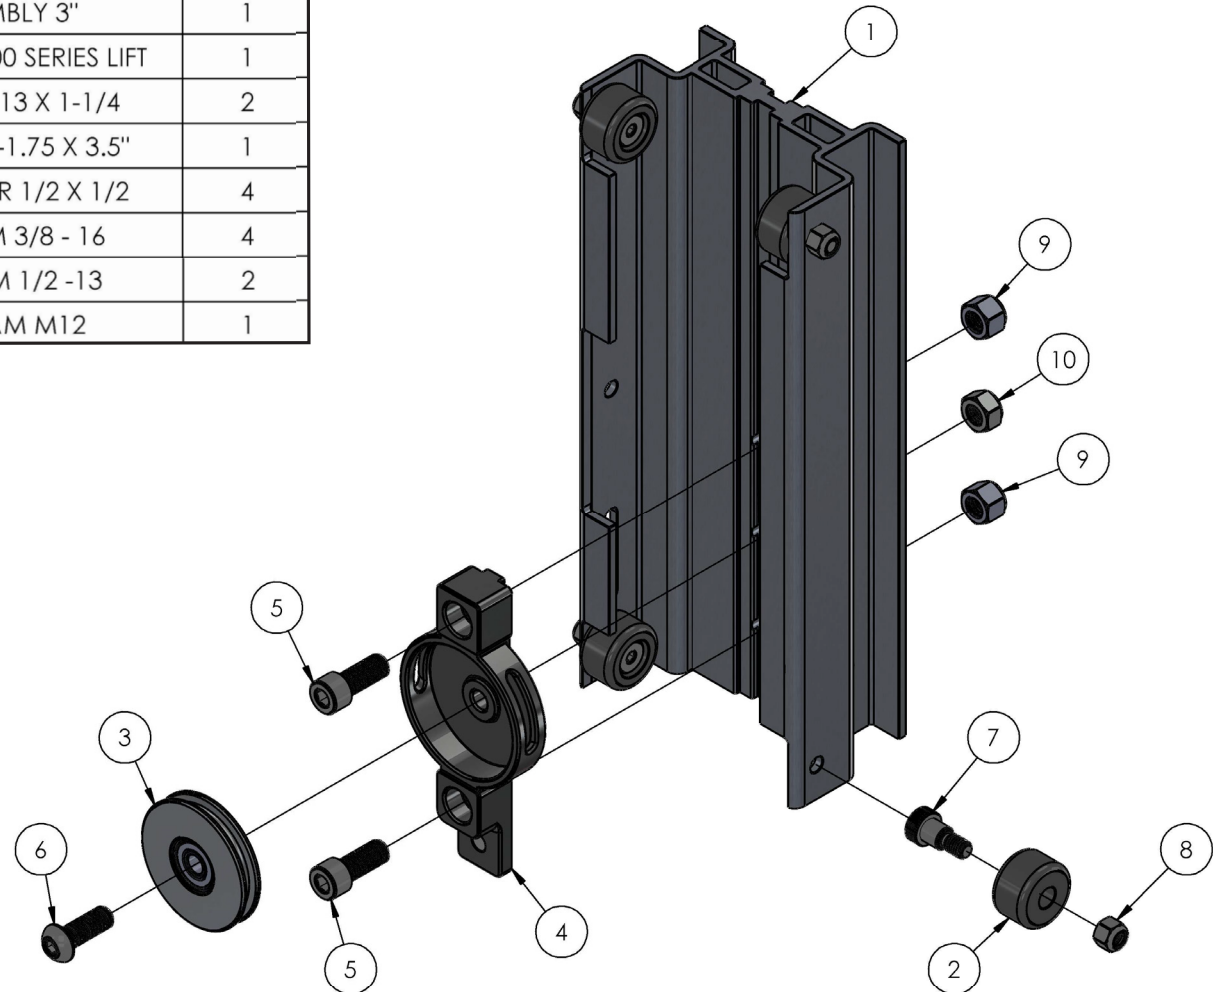

CARRIAGE ASSEMBLY (784765)

ITEM NO.	PART NUMBER	DESCRIPTION	QTY.
1	784766	CARRIAGE MACHINED 2400 LIFT	1
2	784722	MAST ROLLER	4
3	784724	PULLEY ASSEMBLY 3"	1
4	784705	PULLEY COVER, 2400 SERIES LIFT	1
5	771261	SCREW, SHC 1/2-13 X 1-1/4	2
6	771263	SCREW, BHC M12-1.75 X 3.5"	1
7	771350	SCREW, SHOULDER 1/2 X 1/2	4
8	772350	NUT, INSERT JAM 3/8 - 16	4
9	772358	NUT, INSERT JAM 1/2 - 13	2
10	772505	NUT, INSERT JAM M12	1