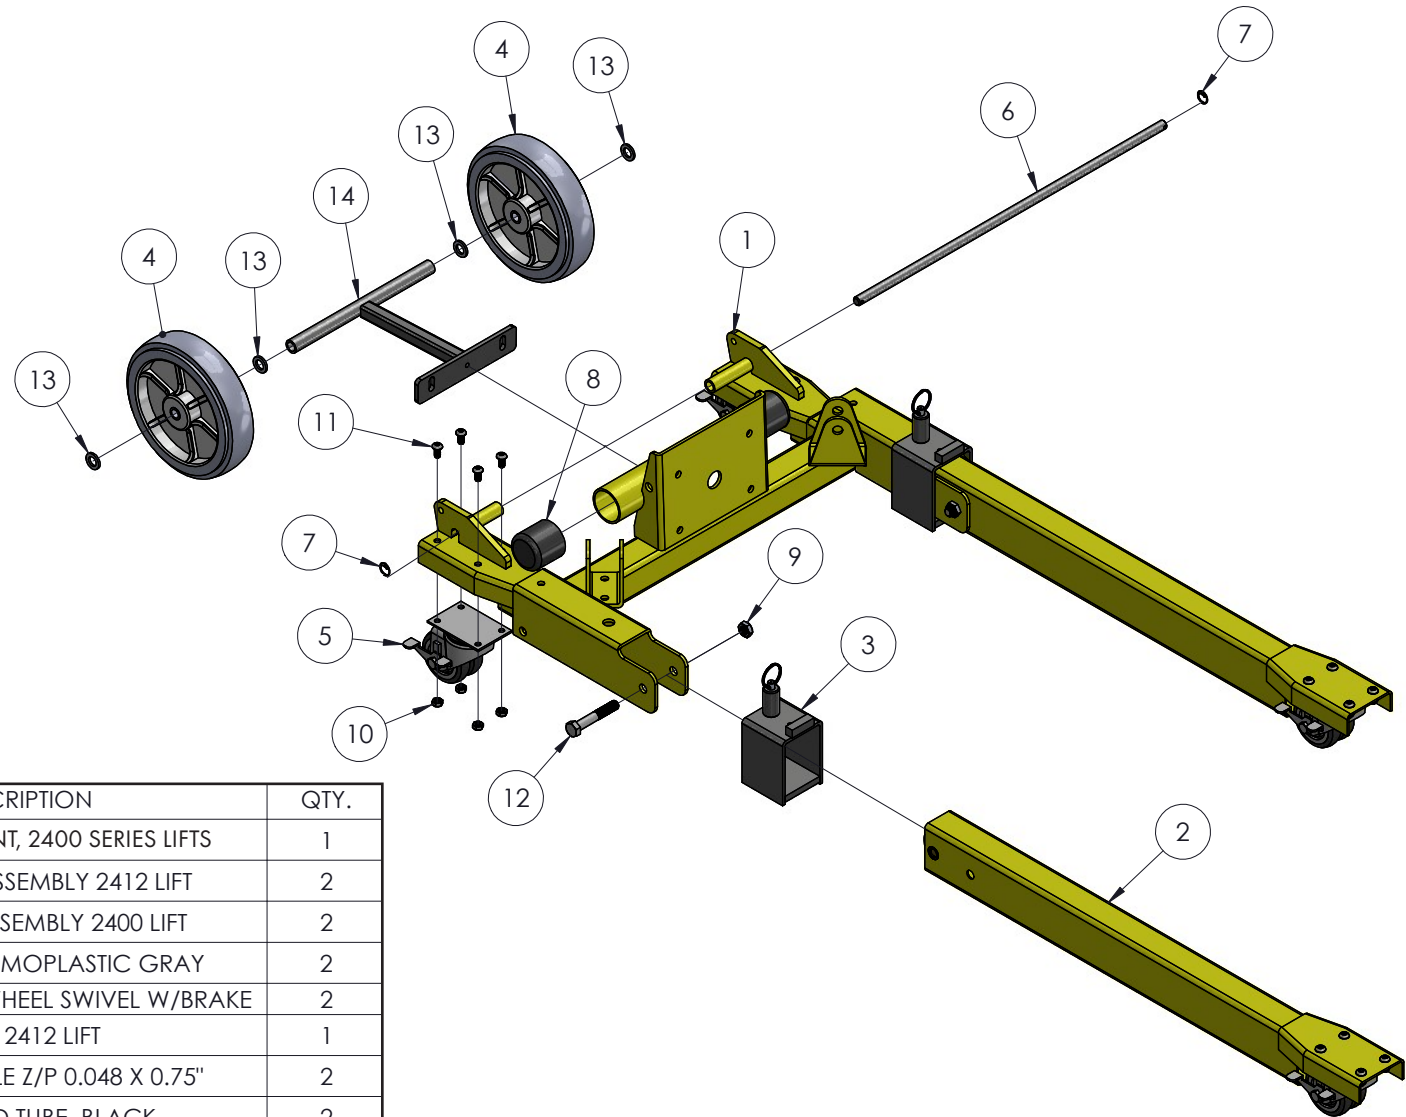

# 2412 SERIES LIFT ASSEMBLY

ITEM NO.	PART NUMBER	DESCRIPTION	QTY.
1	784715	BASE ASSEMBLY 2412 LIFT	1
2	784720	BOTTOM MAST ASSEMBLY 2412 LIFT	1
3	784730	CENTER MAST ASSEMBLY 2412 LIFT	1
4	784740	TOP MAST ASSEMBLY 2412 LIFT	1
5	784765	CARRIAGE ASSEMBLY 2412 LIFT	1
6	784770	FORK ASSEMBLY 2400 LIFT	1
7	784775	WINCH MOUNTING WELDMENT 2400	1
8	784784	SPREADER PLATE ASSEMBLY 2400	1
9	784785	WINCH ASSEMBLY, 2400 LIFT	1
10	784790	LOAD LINE 2412	1
11	784282	TOP HANDLE ASSEMBLY 2400	1
12	782910	ROPE RET. WASHER	1
13	783575	STOP BLOCK	3
14	784251	MAST BRACE (LEFT) 2200 LIFT	1
15	784252	MAST BRACE (RIGHT) 2200 LIFT	1
16	784748	MAST COVER ALUM -TOP 2400	1
17	784749	MAST COVER ALUM -BTM 2400	2
18	776055	SCREW, SM #8 X 3/4 SELF TAPPING	12
19	784778	SHAFT, WHEEL 2400 LIFT	1
20	779012	WHEEL, POLYOLEFIN 3"	2
21	784394	SPACER, PULLEY 1/2"	1
22	774053	COTTER, CIRCLE Z/P 0.048 X 0.75"	2
23	771052	SCREW, HHC 5/16-18 X 1 PLTD	6
24	771107	SCREW, HHC 3/8-16 X 1	7
25	771260	SCREW, FHSC 3/8-16 X 1.25"LN	1
26	771090	SCREW, HHC 3/8-16 X 1.5"	2
27	771261	SCREW, SHC 1/2-13 X 1-1/4	3
28	772502	NUT, LOCK LOW PROFILE 5/16-18	6
29	772355	NUT, INSERT LOCK 3/8-16	10
30	773042	WASHER, FLAT 5/16	4
31	773022	WASHER, FLAT 3/8 SAE HARDENED	4
32	773040	WASHER, FLAT 3/8	2
33	784827	MAST HOLD DOWN, BAR TYPE 2400	1

# 2412 BASE ASSEMBLY (784715)

ITEM NO.	PART NUMBER	DESCRIPTION	QTY.
1	784799	BASE WELDMENT, 2400 SERIES LIFTS	1
2	784810	FRONT LEG ASSEMBLY 2412 LIFT	2
3	784820	LEG LOCK ASSEMBLY 2400 LIFT	2
4	779031	WHEEL, 8" THERMOPLASTIC GRAY	2
5	779036	CASTER, 3" DUAL WHEEL SWIVEL W/BRAKE	2
6	784585	AXLE, 2412 LIFT	1
7	774053	COTTER, CIRCLE Z/P 0.048 X 0.75"	2
8	779905	CAP, 2" OD TUBE, BLACK	2
9	772358	NUT, INSERT JAM 1/2 -13	2
10	772502	NUT, LOCK LOW PROFILE 5/16-18	8
11	771049	SCREW, BHC 5/16-18 X .625"LN	8
12	771142	SCREW, HHC 1/2-13 X 3"	2
13	773060	WASHER, FLAT 1/2 USS	4
14	784907	AXLE SUPPORT REINFORCEMENT WELDMENT	1