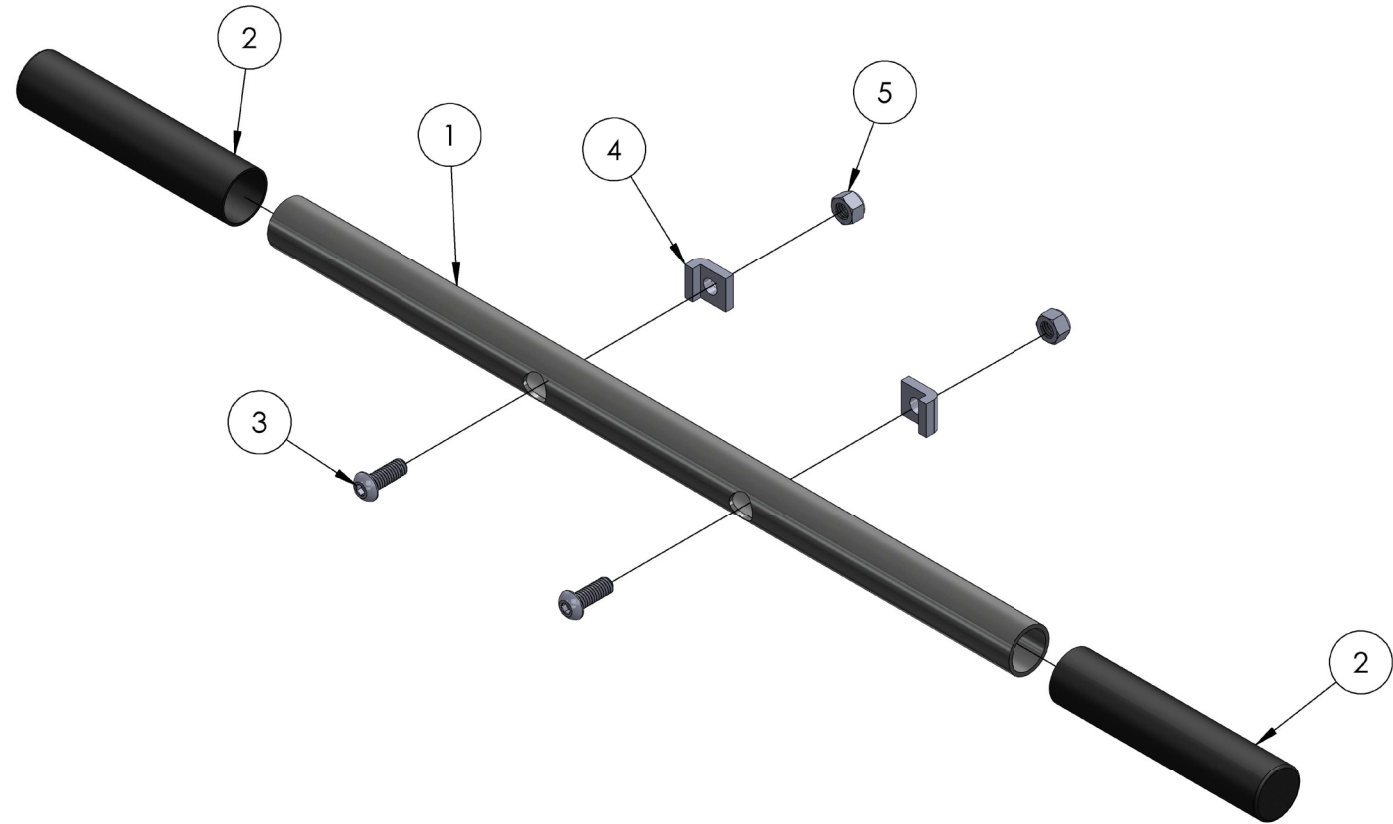

TOP HANDLE ASSEMBLY (784282)

ITEM NO.	PART NUMBER	DESCRIPTION	QTY.
1	784280	TOP HANDLE, 2200 LIFT	1
2	779527	HAND GRIP 1" X 5"LN	2
3	771239	SCREW, BHC 5/16-18 X 7/8	2
4	773120	CLAMP, 5/16	2
5	772502	NUT, INSERT JAM 5/16-18	2