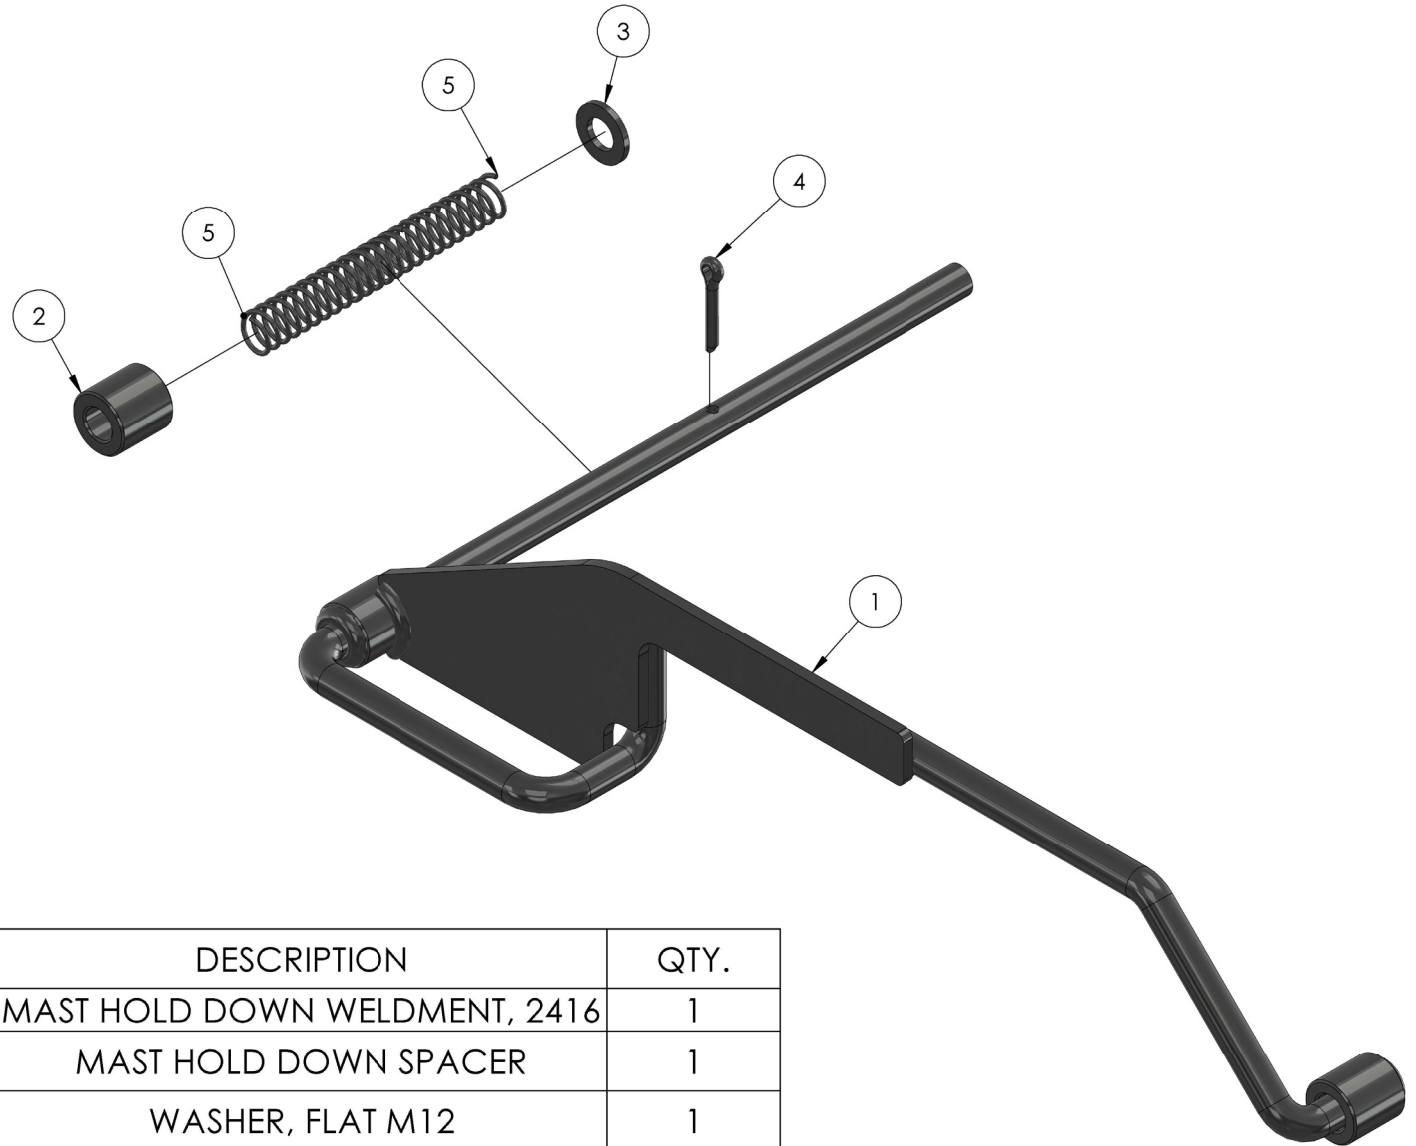

MAST HOLD DOWN ASSEMBLY (784827)

ITEM NO.	PART NUMBER	DESCRIPTION	QTY.
1	784828	MAST HOLD DOWN WELDMENT, 2416	1
2	783045	MAST HOLD DOWN SPACER	1
3	773096	WASHER, FLAT M12	1
4	774051	PIN, COTTER 0.125 X 0.75"	1
5	776216	SPRING, CENTURY #71912S	2