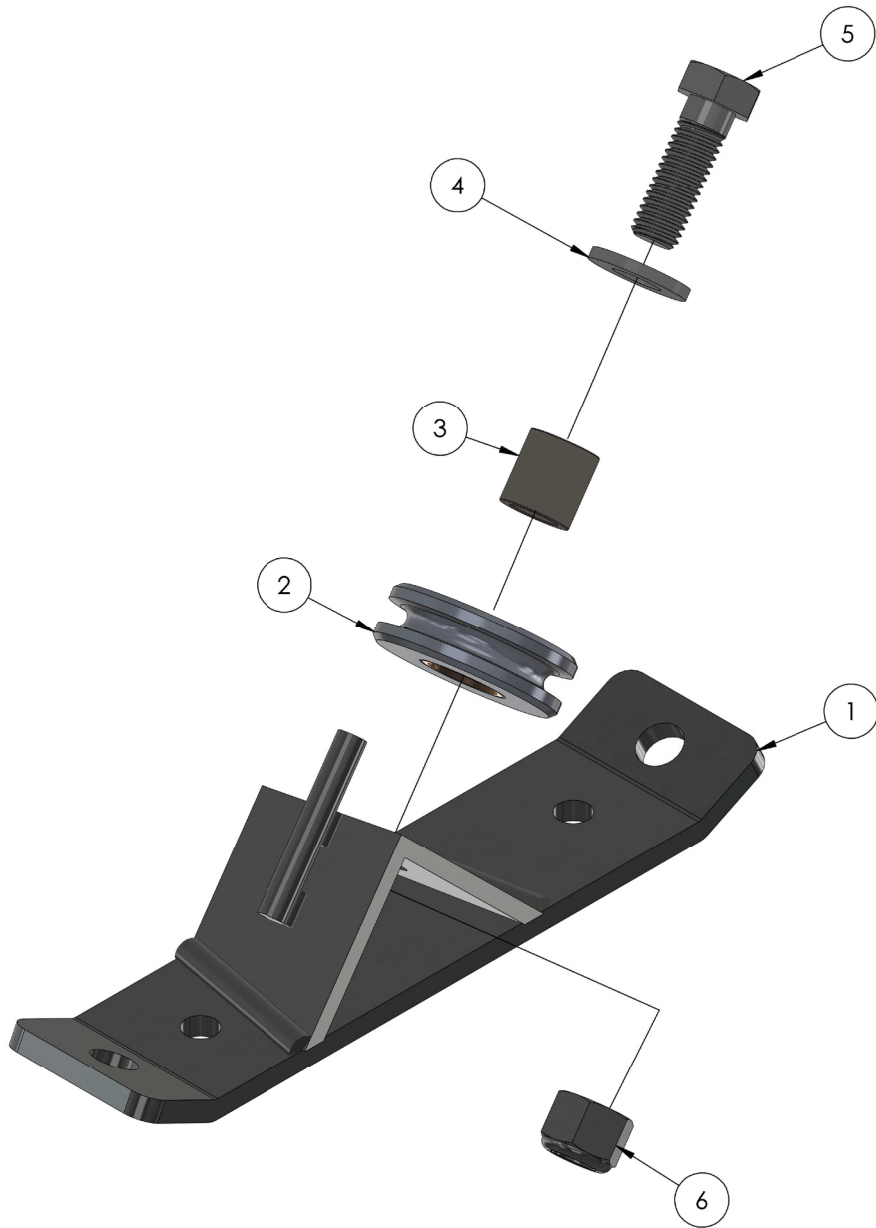

SPREADER PLATE ASSEMBLY (784784)

ITEM NO.	PART NUMBER	DESCRIPTION	QTY.
1	784788	SPREADER PLATE WELDMENT	1
2	780297	SHEAVE, EQUALIZING 2" R-SERIES	1
3	782960	ROLLER SHAFT	1
4	773094	WASHER, FLAT 1/2 SAE	1
5	771120	SCREW, HHC 1/2-13 x 1.5" LN	1
6	772358	NUT, INSERT JAM 1/2 -13	1