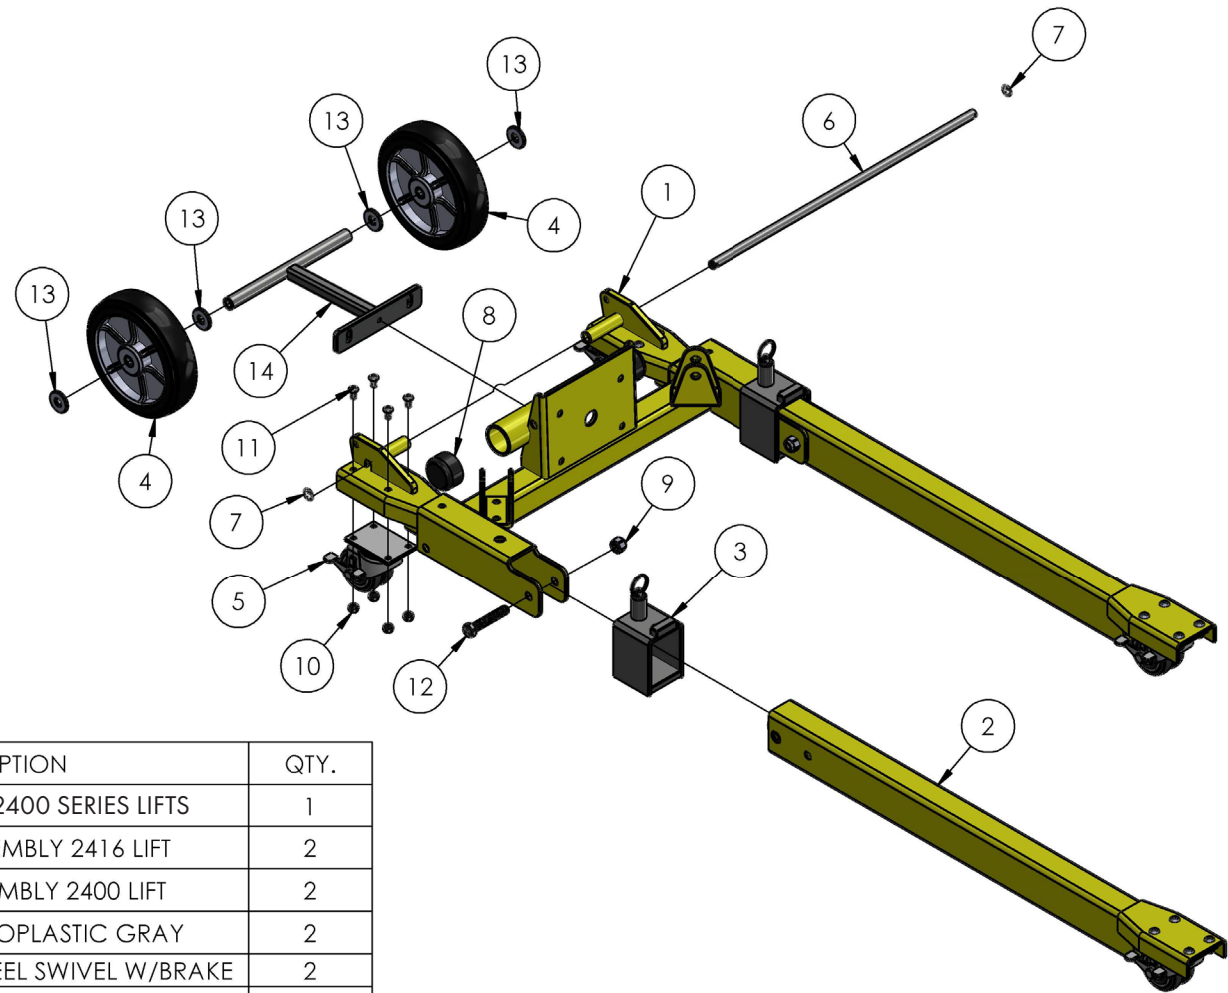

# 2412 BASE ASSEMBLY (784715)

ITEM NO.	PART NUMBER	DESCRIPTION	QTY.
1	784799	BASE WELDMENT, 2400 SERIES LIFTS	1
2	784810	FRONT LEG ASSEMBLY 2412 LIFT	2
3	784820	LEG LOCK ASSEMBLY 2400 LIFT	2
4	779031	WHEEL, 8" THERMOPLASTIC GRAY	2
5	779036	CASTER, 3" DUAL WHEEL SWIVEL W/BRAKE	2
6	784585	AXLE, 2412 LIFT	1
7	774053	COTTER, CIRCLE Z/P 0.048 X 0.75"	2
8	779905	CAP, 2" OD TUBE, BLACK	2
9	772358	NUT, INSERT JAM 1/2 -13	2
10	772502	NUT, LOCK LOW PROFILE 5/16-18	8
11	771049	SCREW, BHC 5/16-18 X .625"LN	8
12	771142	SCREW, HHC 1/2-13 X 3"	2
13	773060	WASHER, FLAT 1/2 USS	4
14	784907	AXLE SUPPORT REINFORCEMENT WELDMENT	1

# 2412 FRONT LEG ASSEMBLY (784810)

ITEM NO.	PART NUMBER	DESCRIPTION	QTY.
1	784811	LEG ROLLER 2412 LIFT	1
2	784812	SHAFT, LEG ROLLER 2412 LIFT	1
3	784815	FRONT LEG WELDMENT 2412 LIFT	1
4	773098	SPACER 2-3/4 X 3-3/4 X 1/8" THK	1
5	772502	NUT, INSERT JAM 5/16-18	4
6	776079	RETAINING RING #5133-50	2
7	779036	CASTER, 3" DUAL WHEEL SWIVEL W/BRAKE	1
8	771269	SCREW, BHC 5/16-18 X 0.75	4

# 2416 BASE ASSEMBLY (784717)

ITEM NO.	PART NUMBER	DESCRIPTION	QTY.
1	784799	BASE WELDMENT, 2400 SERIES LIFTS	1
2	784813	FRONT LEG ASSEMBLY 2416 LIFT	2
3	784820	LEG LOCK ASSEMBLY 2400 LIFT	2
4	779031	WHEEL, 8" THERMOPLASTIC GRAY	2
5	779036	CASTER, 3" DUAL WHEEL SWIVEL W/BRAKE	2
6	784585	AXLE, 2412 LIFT	1
7	774053	COTTER, CIRCLE Z/P 0.048 X 0.75"	2
8	779905	CAP, 2" OD TUBE, BLACK	2
9	772358	NUT, INSERT JAM 1/2 -13	2
10	772502	NUT, INSERT JAM 5/16-18	8
11	771049	SCREW, BHC 5/16-19 X .625"LN	8
12	771142	SCREW, HHC 1/2-13 X 3"	2
13	773060	WASHER, FLAT 1/2 USS	4
14	784907	AXLE SUPPORT REINFORCEMENT WELDMENT	1