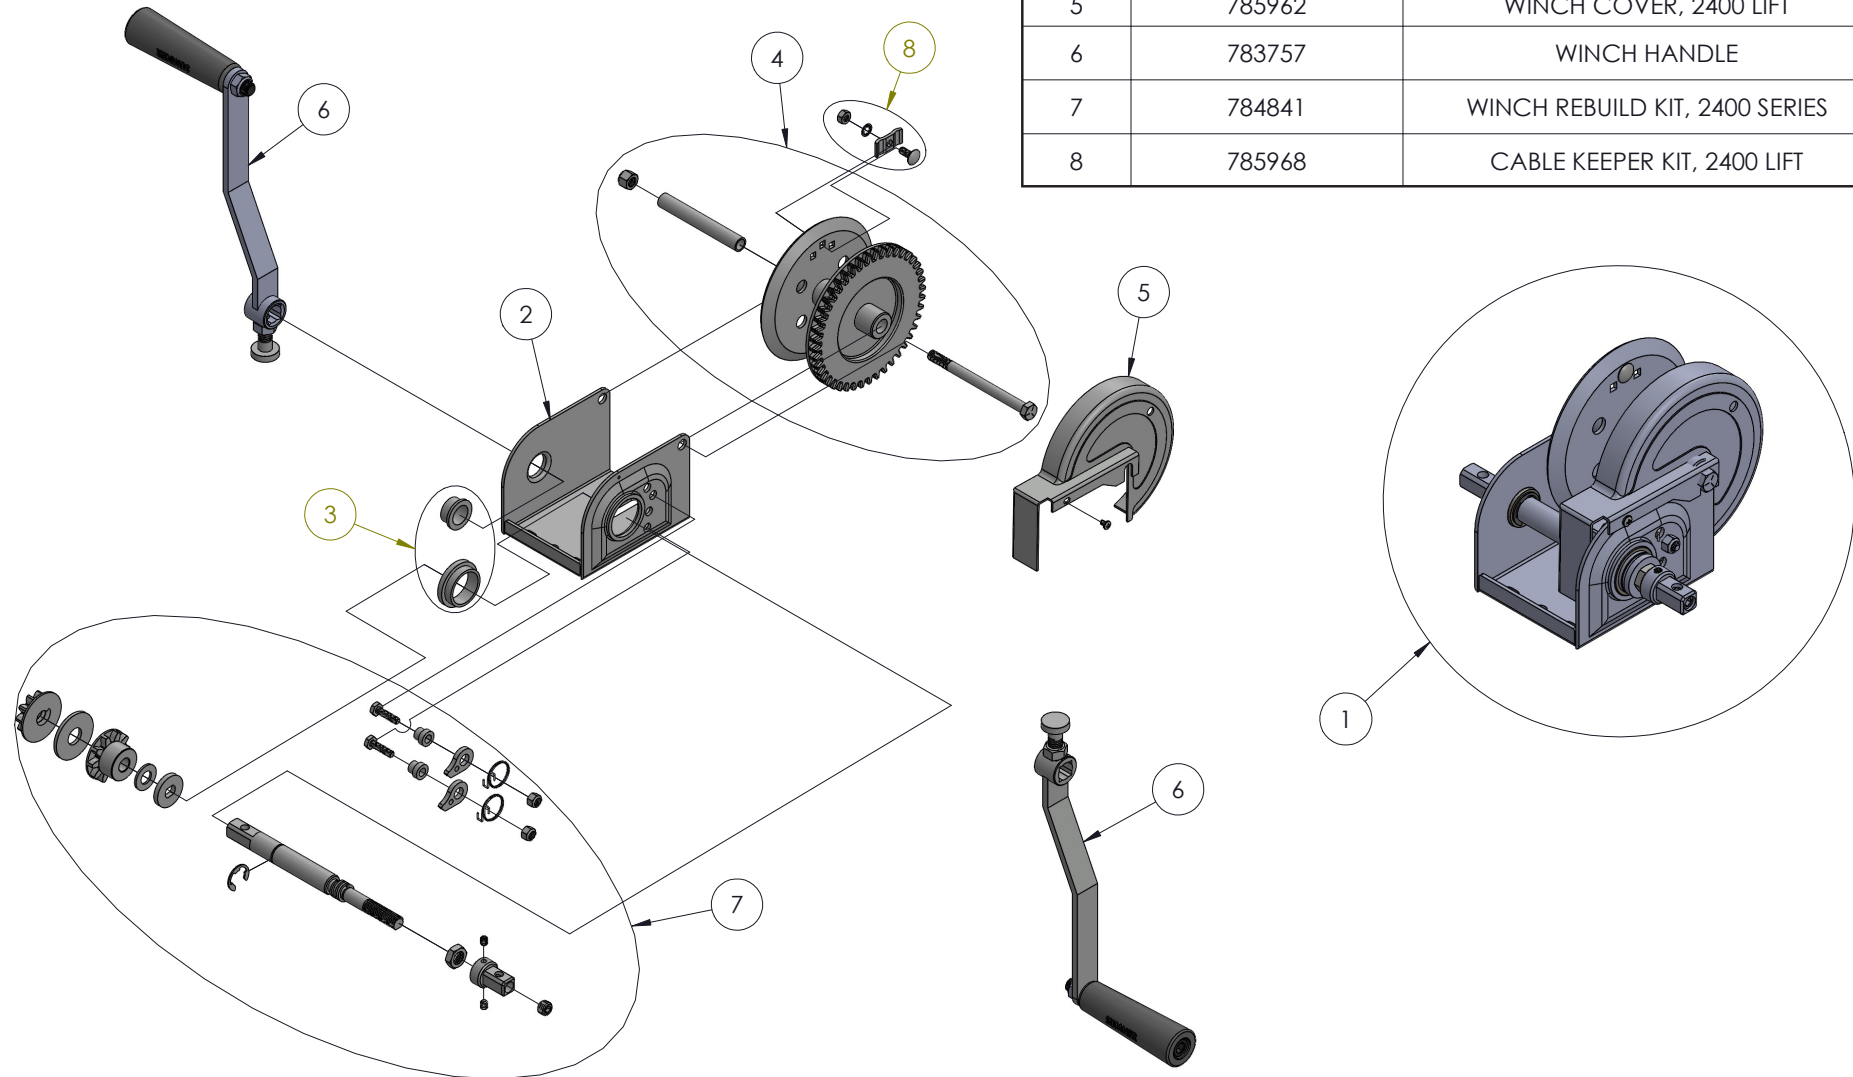

# TOP HANDLE ASSEMBLY (784282)

ITEM NO.	PART NUMBER	DESCRIPTION	QTY.
1	784280	TOP HANDLE, 2200 LIFT	1
2	779527	HAND GRIP 1" X 5"LN	2
3	771239	SCREW, BHC 5/16-18 X 7/8	2
4	773120	CLAMP, 5/16	2
5	772502	NUT, INSERT JAM 5/16-18	2

# TRAY ASSEMBLY (784320)

ITEM NO.	PART NUMBER	DESCRIPTION	QTY.
1	784321	TRAY WELDMENT 2412 LIFT	1
2	783342	PLUNGER	1
3	776212	SPRING, #DWC - 042 - G - 9	1
4	775110	SPLIT RING 1-1/4" NICKLE PLATED	1

# SPREADER PLATE ASSEMBLY (784784)

ITEM NO.	PART NUMBER	DESCRIPTION	QTY.
1	784788	SPREADER PLATE WELDMENT	1
2	780297	SHEAVE, EQUALIZING 2" R-SERIES	1
3	782960	ROLLER SHAFT	1
4	773094	WASHER, FLAT 1/2 SAE	1
5	771120	SCREW, HHC 1/2-13 x 1.5" LN	1
6	772358	NUT, INSERT JAM 1/2 -13	1

# WINCH ASSEMBLY (784785)

ITEM NO.	PART NUMBER	DESCRIPTION	QTY.
1	785951	WINCH ASSEMBLY NEW, 2400 LIFT W/O HANDLE	1
2	2400 WINCH HOUSING	<b>NOT FOR SALE</b>	1
3	785958	WINCH HOUSING BEARINGS, 2400 LIFT	1
4	785960	WINCH DRUM W/SHAFT, 2400 LIFT	1
5	785962	WINCH COVER, 2400 LIFT	1
6	783757	WINCH HANDLE	2
7	784841	WINCH REBUILD KIT, 2400 SERIES	1
8	785968	CABLE KEEPER KIT, 2400 LIFT	1