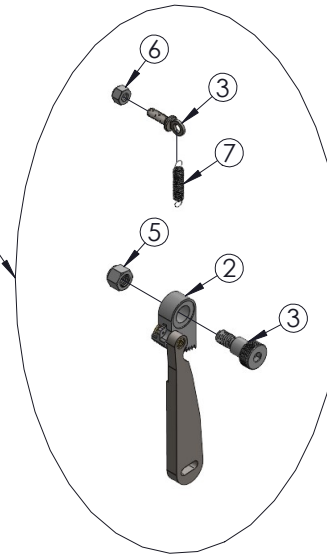

# MAST ASSEMBLY

ITEM NO.	PART NUMBER	DESCRIPTION	QTY.
1	784721	BOTTOM MAST MACHINED 2412 LIFT	1
1	784731	CENTER MAST MACHINED 2412 LIFT	1
1	784741	TOP MAST MACHINED 2412	1
2	784722	MAST ROLLER	4
2	784722	MAST ROLLER (TOP& BOTTOM) QTY 2	*
2	784722	MAST ROLLER (CENTER) QTY 4	*
3	784724	PULLEY ASSEMBLY 3"	2
4	784705	PULLEY COVER, 2400 SERIES LIFT	1
5	784710	PULLEY MOUNT, 2400 SERIES LIFT	1
6	783575	STOP BLOCK	1
7	771259	SCREW, BHSC 1/2-13 X 1.0"LN	1
8	771261	SCREW, SHC 1/2-13 X 1-1/4	3
9	771263	SCREW, BHC M12-1.75 X 3.5"	2
10	771350	SCREW, SHOULDER 1/2 X 1/2	4
11	772350	NUT, INSERT JAM 3/8 - 16	4
12	772358	NUT, INSERT JAM 1/2 -13	2
13	772505	NUT, INSERT JAM M12	2
14	773096	WASHER, FLAT M12	2

# CARRIAGE ASSEMBLY (784765)

ITEM NO.	PART NUMBER	DESCRIPTION	QTY.
1	784766	CARRIAGE MACHINED 2400 LIFT	1
2	784722	MAST ROLLER	4
3	784724	PULLEY ASSEMBLY 3"	1
4	784705	PULLEY COVER, 2400 SERIES LIFT	1
5	771261	SCREW, SHC 1/2-13 X 1-1/4	2
6	771263	SCREW, BHC M12-1.75 X 3.5"	1
7	771350	SCREW, SHOULDER 1/2 X 1/2	4
8	772350	NUT, INSERT JAM 3/8 - 16	4
9	772358	NUT, INSERT JAM 1/2 - 13	2
10	772505	NUT, INSERT JAM M12	1

# BRAKE KIT ASSEMBLY (784755)

2400/EVENTER16  
BRAKE KIT  
PN: 784755

ITEM NO.	PART NUMBER	DESCRIPTION	QTY.
1	784765	CARRAGE ASSEMBLY <b>(NOT INCLUDED)</b>	1
2	784692	MAST BRAKE ASSEMBLY	1
3	771350	SCREW, SHOULDER 1/2 X 1/2	1
4	779900	SCREW, ADJUSTING (OHIO ES2112) EYE BOLT	1
5	772350	NUT, INSERT JAM 3/8 - 16	1
6	772076	NUT, INSERT LOCK 1/4-20	1
7	783530	BRAKE SPRING	1

# TOP HANDLE ASSEMBLY (784282)

ITEM NO.	PART NUMBER	DESCRIPTION	QTY.
1	784280	TOP HANDLE, 2200 LIFT	1
2	779527	HAND GRIP 1" X 5"LN	2
3	771239	SCREW, BHC 5/16-18 X 7/8	2
4	773120	CLAMP, 5/16	2
5	772502	NUT, INSERT JAM 5/16-18	2