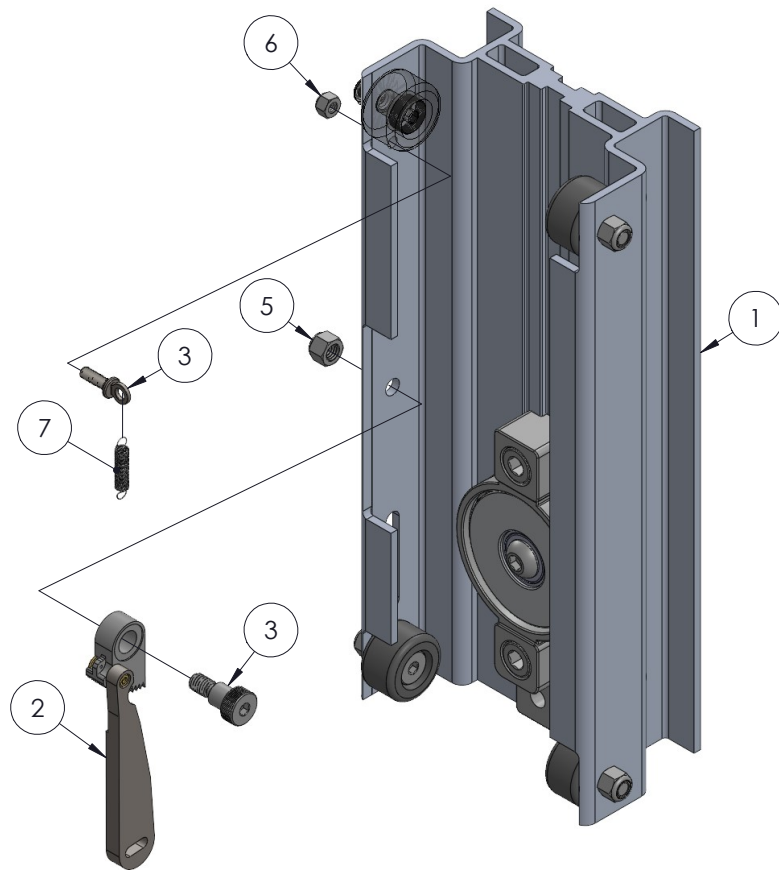

BRAKE KIT ASSEMBLY (784755)