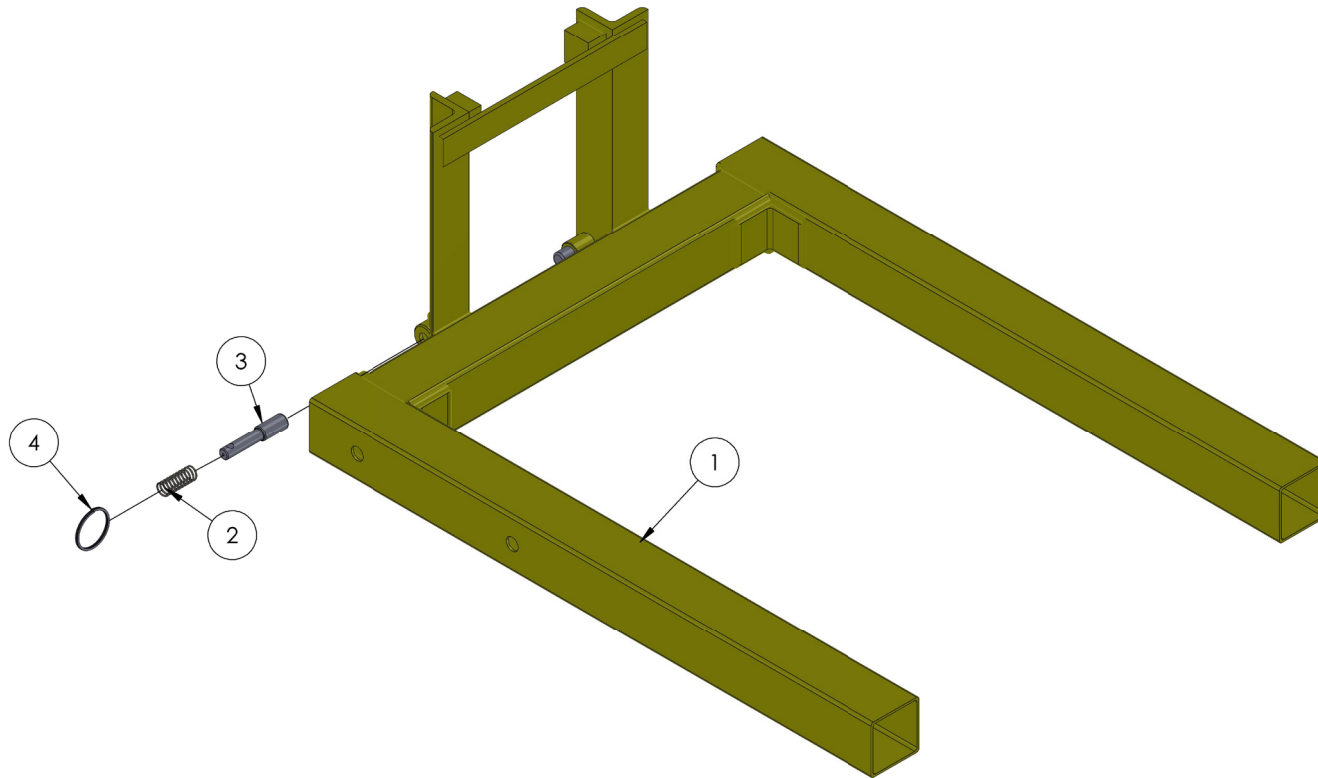

# FORK ASSEMBLY (784770)

ITEM NO.	PART NUMBER	DESCRIPTION	QTY.
1	784771	FORK WELDMENT 2400 LIFT	1
2	776212	SPRING, #DWC - 042 - G - 9	2
3	782510	PLUNGER	2
4	775110	SPLIT RING 1-1/4" NICKLE PLATED	2