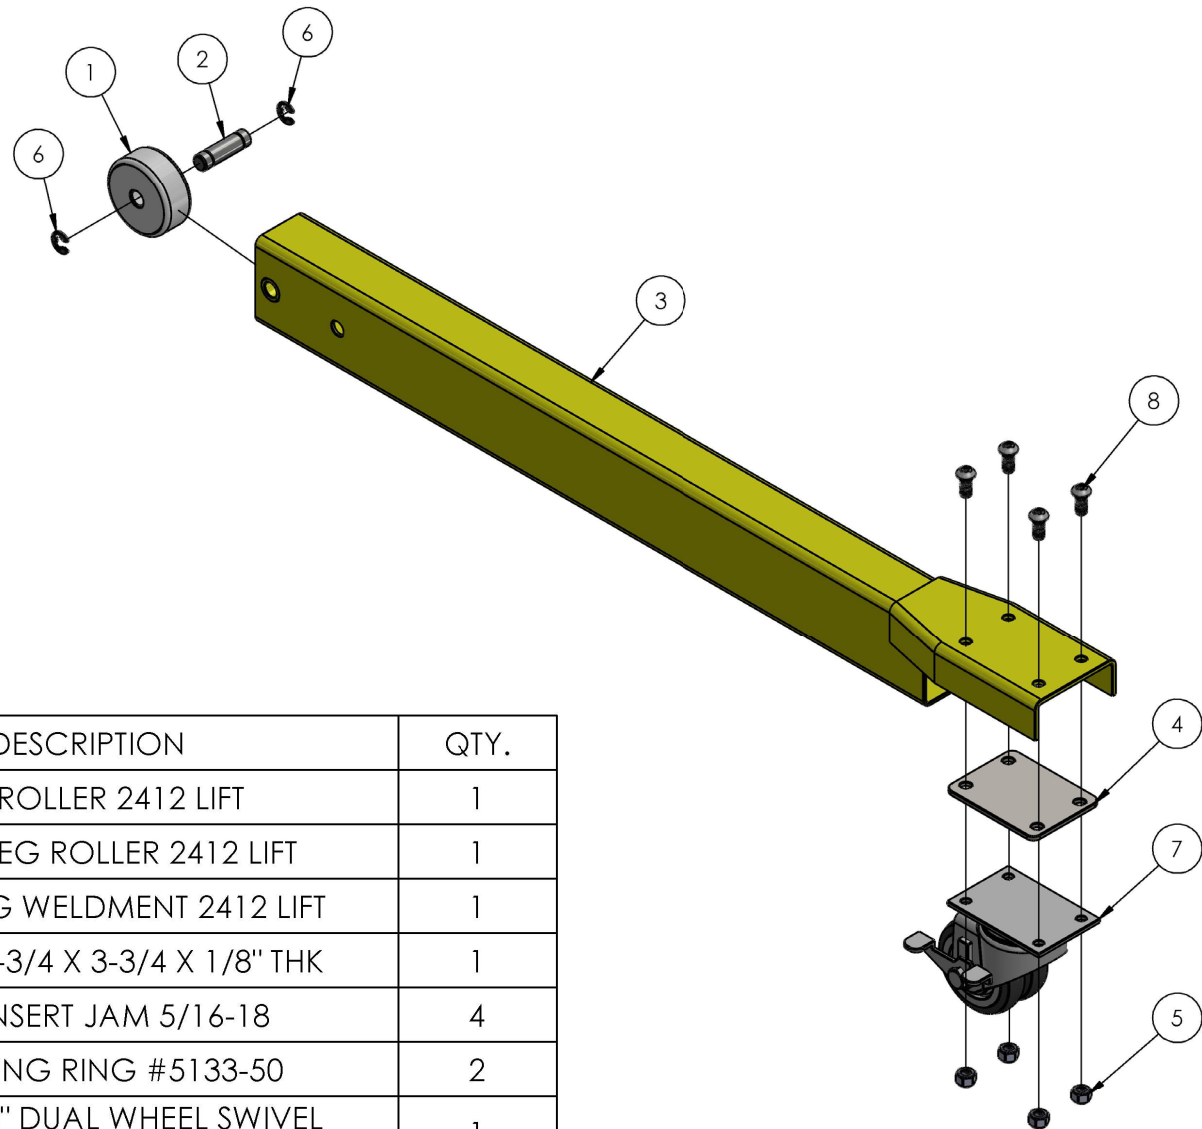

# 2412 BASE ASSEMBLY (784715)

ITEM NO.	PART NUMBER	DESCRIPTION	QTY.
1	784799	BASE WELDMENT, 2400 SERIES LIFTS	1
2	784810	FRONT LEG ASSEMBLY 2412 LIFT	2
3	784820	LEG LOCK ASSEMBLY 2400 LIFT	2
4	779031	WHEEL, 8" THERMOPLASTIC GRAY	2
5	779036	CASTER, 3" DUAL WHEEL SWIVEL W/BRAKE	2
6	784585	AXLE, 2412 LIFT	1
7	774053	COTTER, CIRCLE Z/P 0.048 X 0.75"	2
8	779905	CAP, 2" OD TUBE, BLACK	2
9	772358	NUT, INSERT JAM 1/2 -13	2
10	772502	NUT, LOCK LOW PROFILE 5/16-18	8
11	771049	SCREW, BHC 5/16-18 X .625"LN	8
12	771142	SCREW, HHC 1/2-13 X 3"	2
13	773060	WASHER, FLAT 1/2 USS	4
14	784907	AXLE SUPPORT REINFORCEMENT WELDMENT	1

# 2412 FRONT LEG ASSEMBLY (784810)

ITEM NO.	PART NUMBER	DESCRIPTION	QTY.
1	784811	LEG ROLLER 2412 LIFT	1
2	784812	SHAFT, LEG ROLLER 2412 LIFT	1
3	784815	FRONT LEG WELDMENT 2412 LIFT	1
4	773098	SPACER 2-3/4 X 3-3/4 X 1/8" THK	1
5	772502	NUT, INSERT JAM 5/16-18	4
6	776079	RETAINING RING #5133-50	2
7	779036	CASTER, 3" DUAL WHEEL SWIVEL W/BRAKE	1
8	771269	SCREW, BHC 5/16-18 X 0.75	4