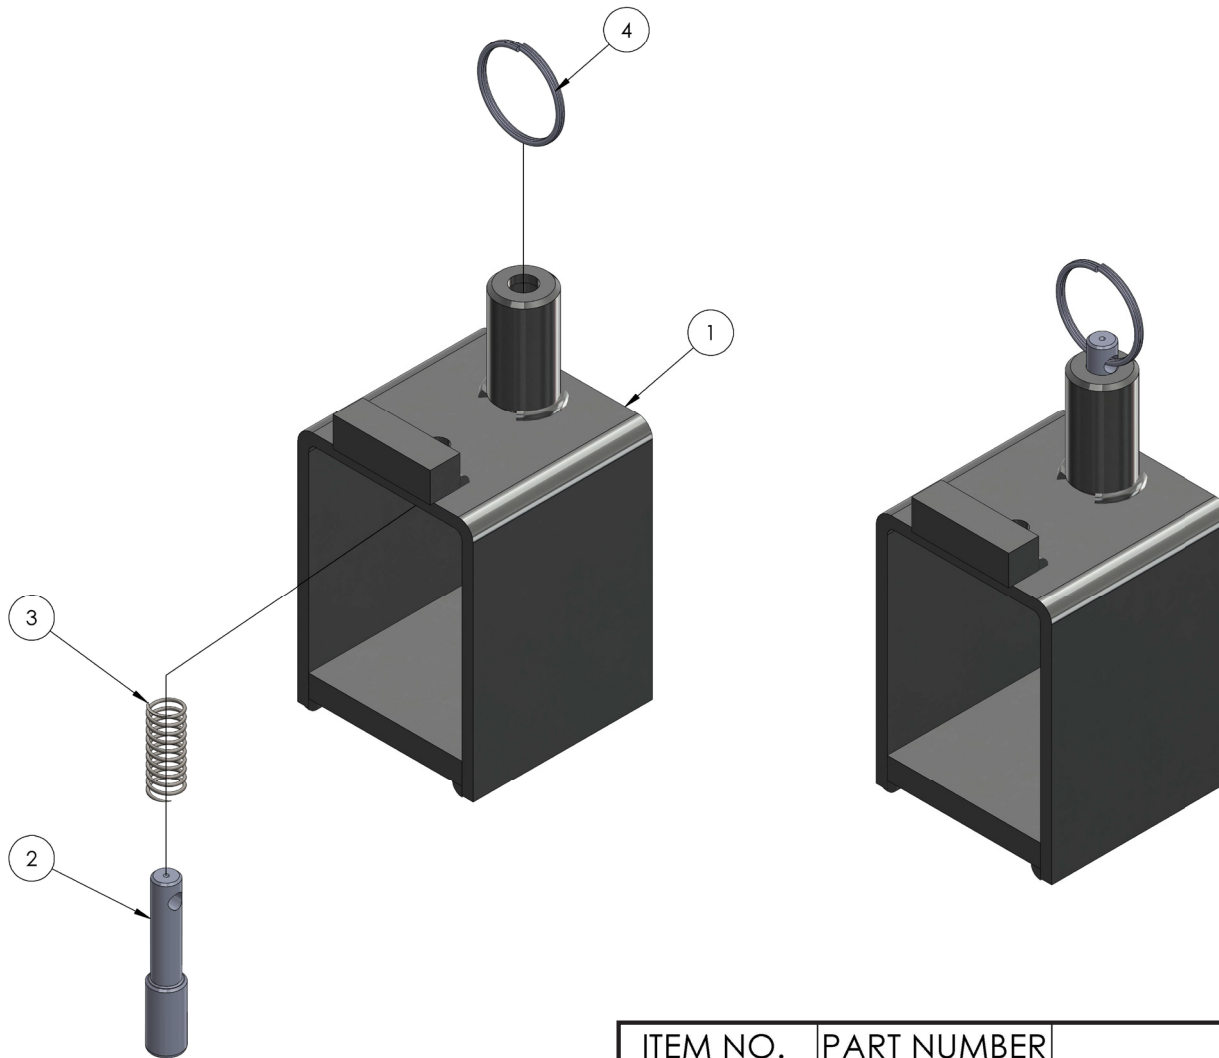

LEG LOCK ASSEMBLY (784820)

ITEM NO.	PART NUMBER	DESCRIPTION	QTY.
1	784821	LEG LOCK WELDMENT 2400 LIFT	1
2	782510	PLUNGER	1
3	776212	SPRING, #DWC - 042 - G - 9	1
4	775110	SPLIT RING 1-1/4" NICKLE PLATED	1