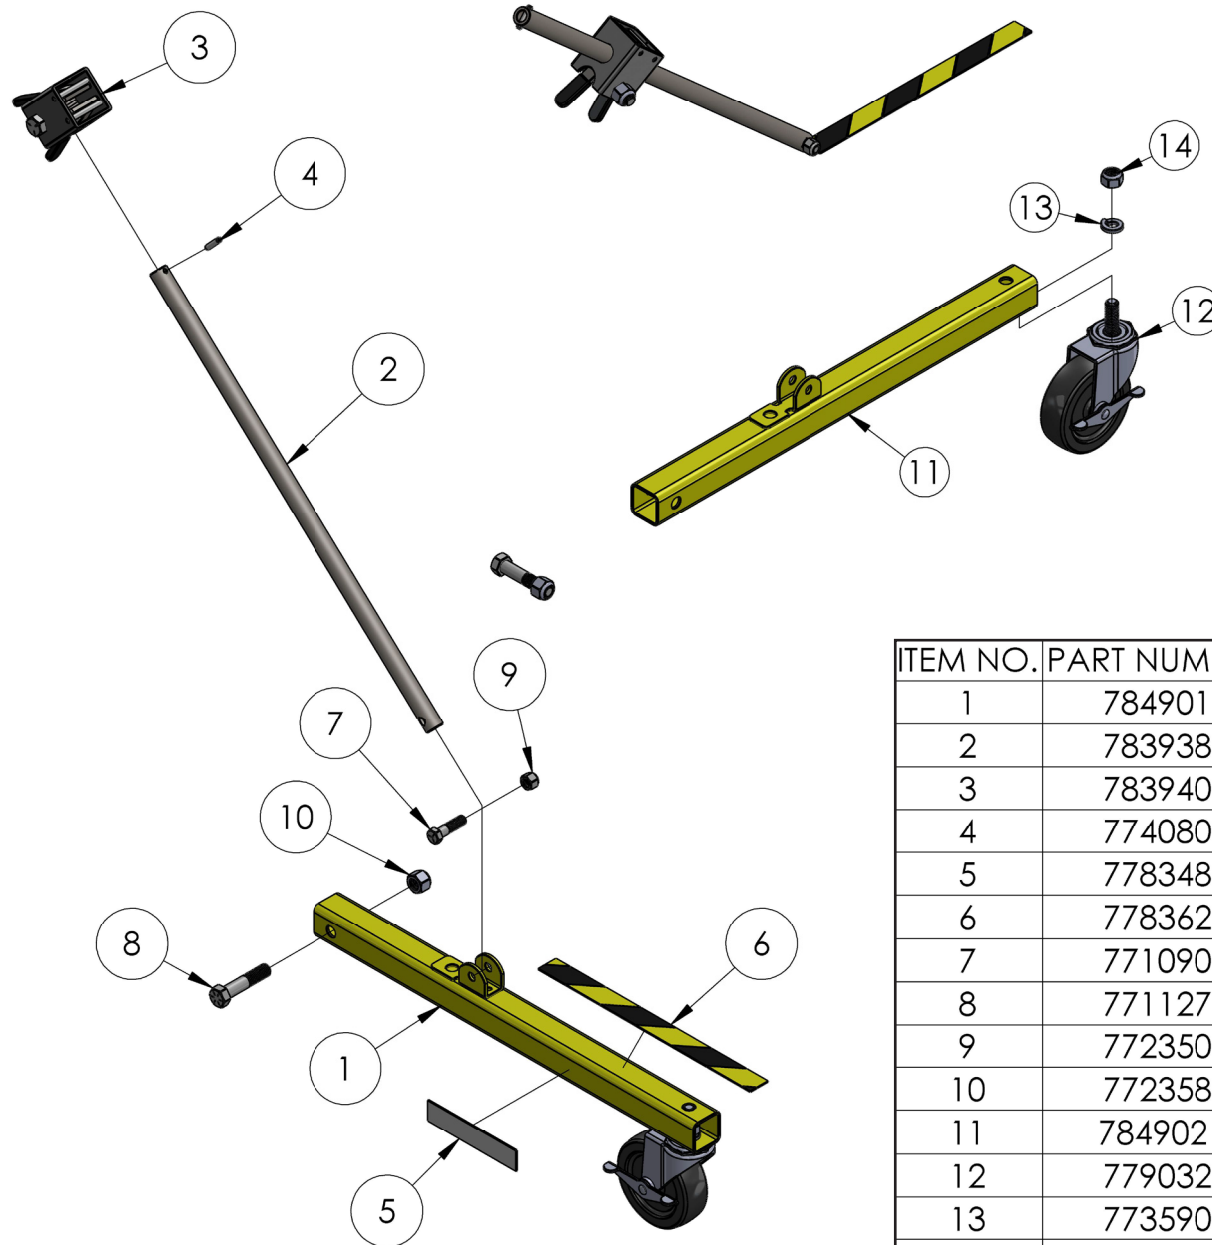

# BRAKE KIT ASSEMBLY (784755)

2400/EVENTER16  
BRAKE KIT  
PN: 784755

ITEM NO.	PART NUMBER	DESCRIPTION	QTY.
1	784765	CARRAGE ASSEMBLY <b>(NOT INCLUDED)</b>	1
2	784692	MAST BRAKE ASSEMBLY	1
3	771350	SCREW, SHOULDER 1/2 X 1/2	1
4	779900	SCREW, ADJUSTING (OHIO ES2112) EYE BOLT	1
5	772350	NUT, INSERT JAM 3/8 - 16	1
6	772076	NUT, INSERT LOCK 1/4-20	1
7	783530	BRAKE SPRING	1

# FORK ASSEMBLY (784770)

ITEM NO.	PART NUMBER	DESCRIPTION	QTY.
1	784771	FORK WELDMENT 2400 LIFT	1
2	776212	SPRING, #DWC - 042 - G - 9	2
3	782510	PLUNGER	2
4	775110	SPLIT RING 1-1/4" NICKLE PLATED	2

# OUTRIGGER ASSEMBLY (783936)

ITEM NO.	PART NUMBER	DESCRIPTION	QTY.
1	784901	LEG ASSEMBLY, OUTRIGGER 2416	2
2	783938	OUTRIGGER SUPPORT TUBE, 2500	2
3	783940	OUTRIGGER LOCK ASSEMBLY	2
4	774080	PIN ROLL 3/16 X 1.0" LN	2
5	778348	LABEL, LOWER STABILIZER LEG	2
6	778362	TAPE, 2" B/Y CAUTION STRIP	2
7	771090	SCREW, HHC 3/8-16 X 1.5"	2
8	771127	SCREW, HHC 1/2-13 X 2.5" GRD 5	2
9	772350	NUT, INSERT JAM 3/8 - 16	2
10	772358	NUT, INSERT JAM 1/2 -13	2
11	784902	LEG WELDMENT, OUTRIGGER 2416	1
12	779032	CASTER	1
13	773590	WASHER, LOCK 1/2"	1
14	772100	NUT, HEX 1/2-13 PLATED	1

# TOP HANDLE ASSEMBLY (784282)

ITEM NO.	PART NUMBER	DESCRIPTION	QTY.
1	784280	TOP HANDLE, 2200 LIFT	1
2	779527	HAND GRIP 1" X 5"LN	2
3	771239	SCREW, BHC 5/16-18 X 7/8	2
4	773120	CLAMP, 5/16	2
5	772502	NUT, INSERT JAM 5/16-18	2