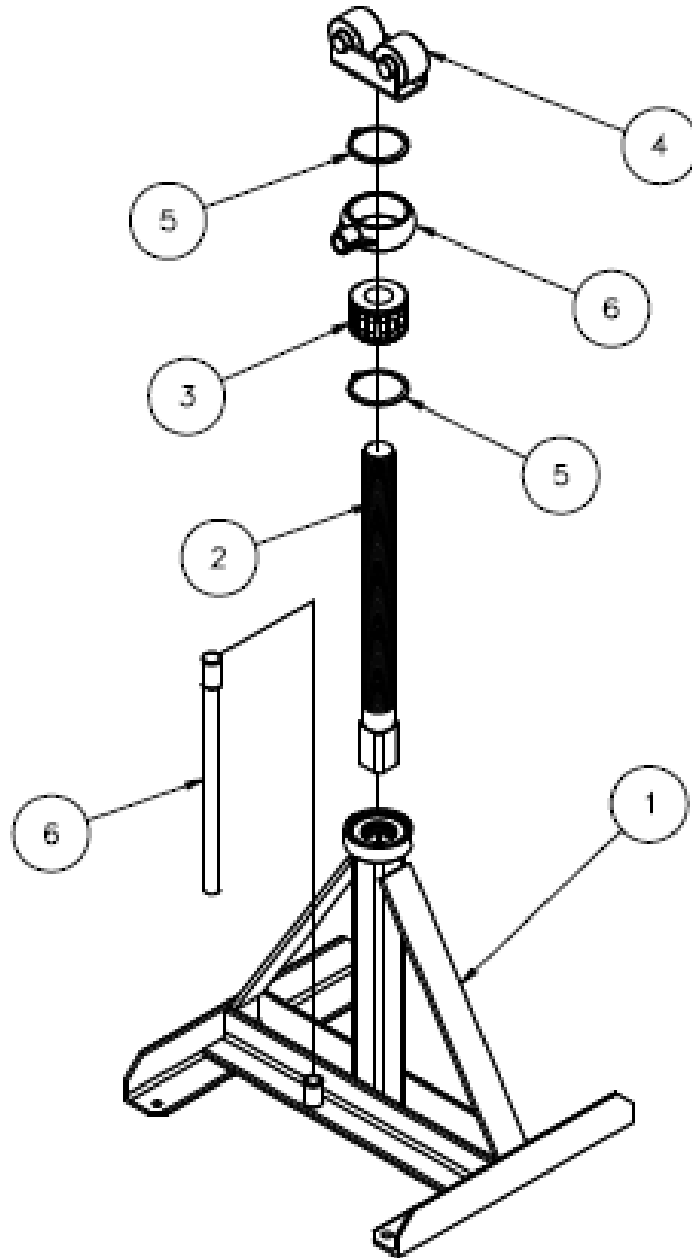

REEL MAC™ NO. 60 ASSEMBLY PARTS (780941)

| Item | Part No. | Description | Qty |
|------|----------|--------------------|-----|
| 1 | 780938 | REEL JACK ASSY, 60 | 1 |
| 2 | 780879 | PIN ASSEMBLY | 1 |

REEL MAC™ NO. 70 ASSEMBLY PARTS (780942)

| Item | Part No. | Description | Qty |
|------|----------|--------------------|-----|
| 1 | 780939 | REEL JACK ASSY, 70 | 1 |
| 2 | 780877 | PIN ASSEMBLY | 2 |

REEL MAC™ NO. 80 ASSEMBLY PARTS (780943)

| Item | Part No. | Description | Qty |
|------|----------|-------------------------|-----|
| 1 | 780364 | BEARING ASSY. HD RJ | 1 |
| 2 | 780961 | SHAFT WELDMENT HD RJ | 1 |
| 3 | 780968 | RATCHET NUT, RIGID | 1 |
| 4 | 780957 | ROLLER HEAD ASSY. HD RJ | 1 |
| 5 | 776091 | RETAINING RING 5100-362 | 2 |
| 6 | 779502 | RATHCET & HANDLE, RIGID | 1 |