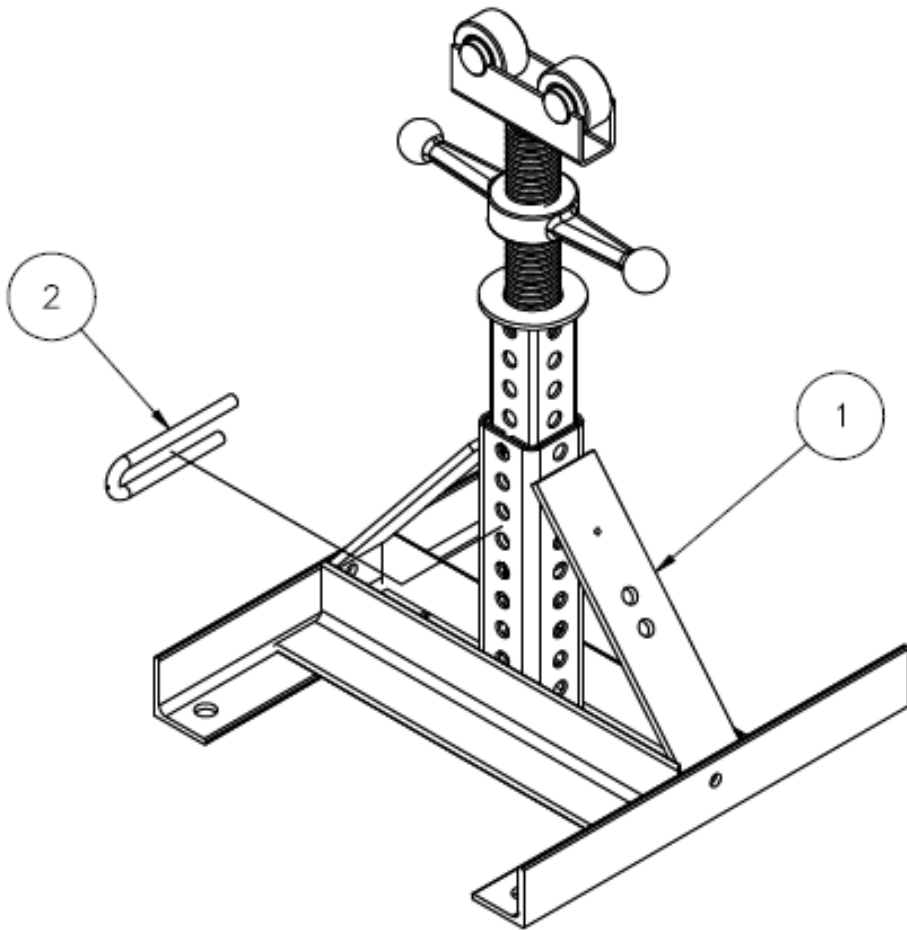

REEL MAC™ NO. 60 ASSEMBLY PARTS (780941)

| Item | Part No. | Description | Qty |
|------|----------|--------------------|-----|
| 1 | 780938 | REEL JACK ASSY, 60 | 1 |
| 2 | 780879 | PIN ASSEMBLY | 1 |

REEL MAC™ NO. 70 ASSEMBLY PARTS (780942)

| Item | Part No. | Description | Qty |
|------|----------|--------------------|-----|
| 1 | 780939 | REEL JACK ASSY, 70 | 1 |
| 2 | 780877 | PIN ASSEMBLY | 2 |

REEL MAC™ NO. 80 ASSEMBLY PARTS (780943)

| Item | Part No. | Description | Qty |
|------|----------|-------------------------|-----|
| 1 | 780364 | BEARING ASSY. HD RJ | 1 |
| 2 | 780961 | SHAFT WELDMENT HD RJ | 1 |
| 3 | 780968 | RATCHET NUT, RIGID | 1 |
| 4 | 780957 | ROLLER HEAD ASSY. HD RJ | 1 |
| 5 | 776091 | RETAINING RING 5100-362 | 2 |
| 6 | 779502 | RATHCET & HANDLE, RIGID | 1 |