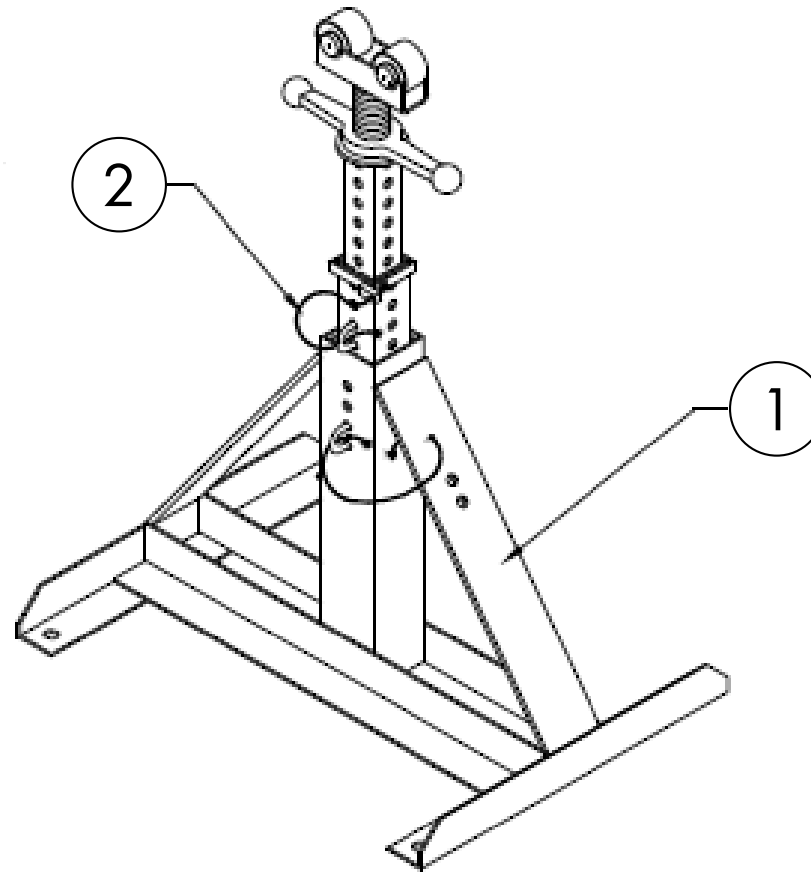

REEL MAC™ NO. 60 ASSEMBLY PARTS (780941)

| Item | Part No. | Description | Qty |
|------|----------|--------------------|-----|
| 1 | 780938 | REEL JACK ASSY, 60 | 1 |
| 2 | 780879 | PIN ASSEMBLY | 1 |

REEL MAC™ NO. 70 ASSEMBLY PARTS (780942)

| Item | Part No. | Description | Qty |
|------|----------|--------------------|-----|
| 1 | 780939 | REEL JACK ASSY, 70 | 1 |
| 2 | 780877 | PIN ASSEMBLY | 2 |

REEL MAC™ NO. 80 ASSEMBLY PARTS (780943)

| Item | Part No. | Description | Qty |
|------|----------|-------------------------|-----|
| 1 | 780364 | BEARING ASSY. HD RJ | 1 |
| 2 | 780961 | SHAFT WELDMENT HD RJ | 1 |
| 3 | 780968 | RATCHET NUT, RIGID | 1 |
| 4 | 780957 | ROLLER HEAD ASSY. HD RJ | 1 |
| 5 | 776091 | RETAINING RING 5100-362 | 2 |
| 6 | 779502 | RATHCET & HANDLE, RIGID | 1 |